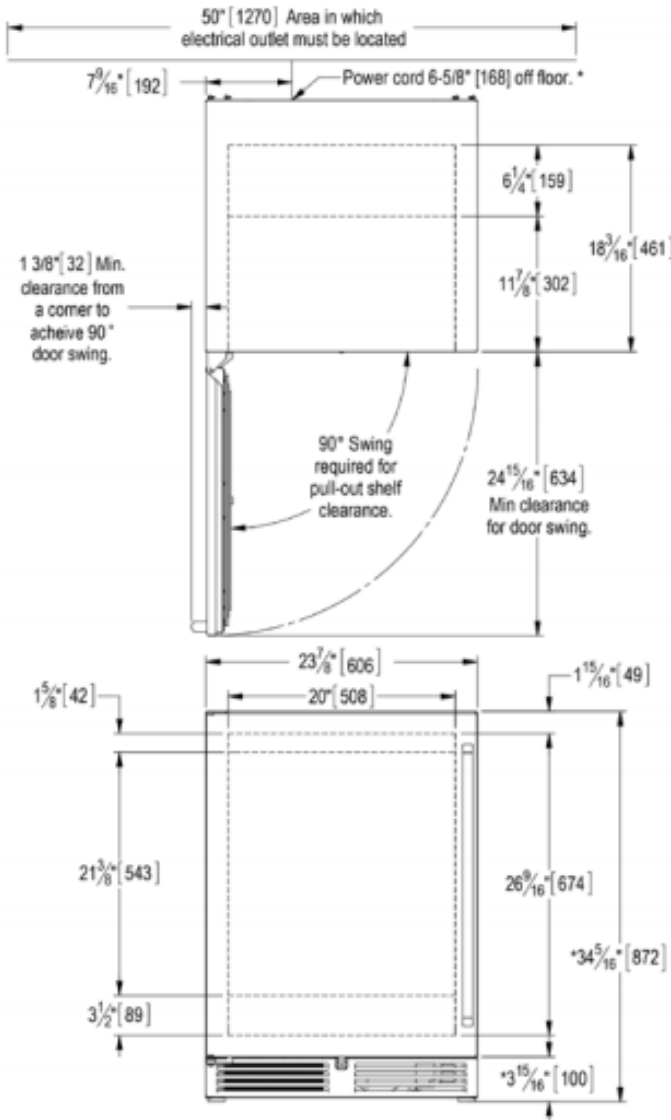

24" SIGNATURE SERIES
Wine Reserve

MODEL NUMBERS		HP24WS	HP24WO	HP24WM
MODEL DESCRIPTION		24" Indoor Wine Reserve	24" Outdoor Wine Reserve	24" Marine/Coastal Wine Reserve
ATTRIBUTES				
Perlick Anti-Condensation System		NO	YES	YES
Perlick Armor™		NO	NO	YES
OVERALL DIMENSIONS	Width - in. (mm)	23-7/8" (606 mm.)	23-7/8" (606 mm.)	23-7/8" (606 mm.)
	Depth - in. (mm)	24" (610 mm.)	24" (610 mm.)	24" (610 mm.)
	Height - in. (mm)	34-1/4" (870 mm.)	34-1/4" (870 mm.)	34-1/4" (870 mm.)
STANDARD OPENING DIMENSIONS	Width - in. (mm)	24" (610 mm.)	24" (610 mm.)	24" (610 mm.)
	Depth - in. (mm)	24-7/8" (632 mm.)	24-7/8" (632 mm.)	24-7/8" (632 mm.)
	Height - in. (mm)	34-1/2" (876 mm.)	34-1/2" (876 mm.)	34-1/2" (876 mm.)
INTERNAL VOLUME Net. Cu. Ft.		5.2 cu. ft.	5.2 cu. ft.	5.2 cu. ft.
SHIPPING WEIGHT Lbs. (kg.)		222 lbs (100.7 kg.)	222 lbs (100.7 kg.)	222 lbs (100.7 kg.)
ELECTRICAL SPECIFICATIONS	Electrical Supply	115 VAC/60 Hz/1 Ph	115 VAC/60 Hz/1 Ph	115 VAC/60 Hz/1 Ph
	Running Load Amps	1.9 amps	1.9 amps	1.9 amps
	Electrical Connection	Cord connected	Cord connected	Cord connected
	Cord Plug Type	NEMA 3 Prong 5-15P	NEMA 3 Prong 5-15P	NEMA 3 Prong 5-15P
	Cord Length	6'	6'	6'
	Defrost Initiation	Automatic	Automatic	Automatic
	Defrost Type	Off cycle	Off cycle	Off cycle
	Thermostat	Digital	Digital	Digital
	Lighting Type	LED	LED	LED
REFRIGERATION SPECIFICATIONS	Refrigerant	R600a (62g)	R600a (62g)	R600a (62g)
	Expansion Device	Capillary Tube	Capillary Tube	Capillary Tube
	Temperature Settings F°(C°)	45° (7.2°) - 65° (18.3°) Factory Set Point 36° (2.2°)	45° (7.2°) - 65° (18.3°) Factory Set Point 36° (2.2°)	45° (7.2°) - 65° (18.3°) Factory Set Point 36° (2.2°)
	Heat Rejection (at 75°F)	450 BTU/hr	450 BTU/hr	450 BTU/hr
	Pull Down Capacity	1000 BTU/hr	1000 BTU/hr	1000 BTU/hr
	Front Vented	Yes	Yes	Yes
PLUMBING		None Required	None Required	None Required

24" SIGNATURE SERIES
Wine Reserve

* - Leg levelers can add 3/4" [19] to these dimensions when fully extended.