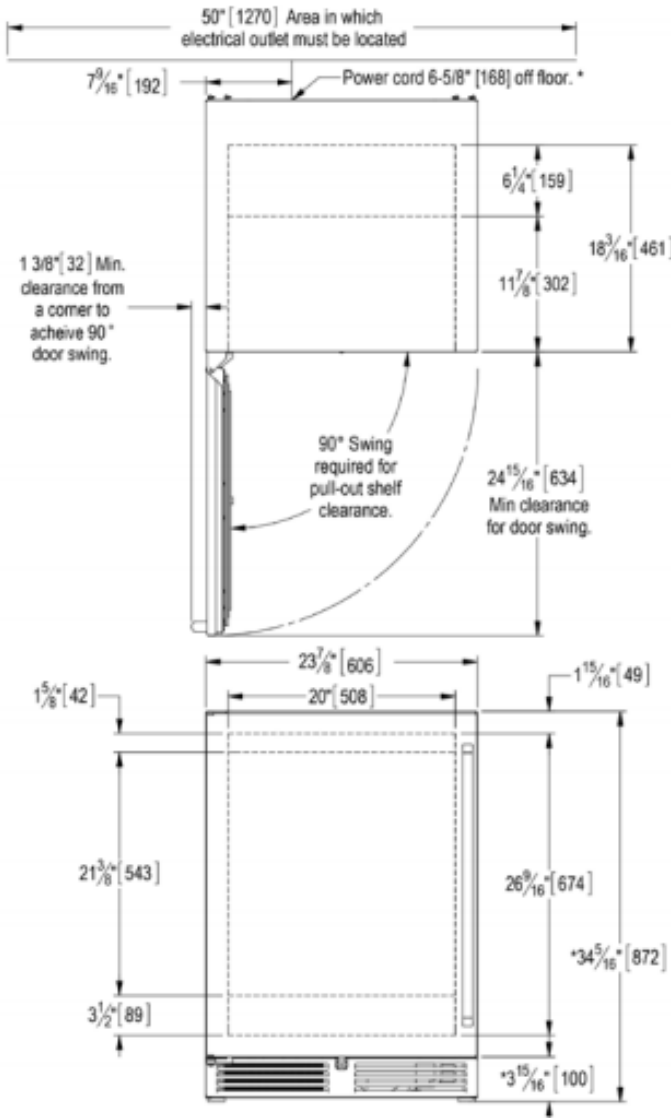

24" SIGNATURE SERIES
Wine Reserve

MODEL NUMBERS		HP24WS	HP24WO
MODEL DESCRIPTION		24" Indoor Wine Reserve	24" Outdoor Wine Reserve
ATTRIBUTES			
Perlick Anti-Condensation System		NO	YES
OVERALL DIMENSIONS	Width - in. (mm)	23-7/8" (606 mm.)	23-7/8" (606 mm.)
	Depth - in. (mm)	24" (610 mm.)	24" (610 mm.)
	Height - in. (mm)	34-1/4" (870 mm.)	34-1/4" (870 mm.)
OPENING DIMENSIONS	Width - in. (mm)	24" (610 mm.)	24" (610 mm.)
	Depth - in. (mm)	24-7/8" (632 mm.)	24-7/8" (632 mm.)
	Height - in. (mm)	34-1/2" (876 mm.)	34-1/2" (876 mm.)
INTERNAL VOLUME Net. Cu. Ft.		5.2 cu. ft.	5.2 cu. ft.
SHIPPING WEIGHT Lbs. (kg.)		222 lbs (100.7 kg.)	222 lbs (100.7 kg.)
ELECTRICAL SPECIFICATIONS	Electrical Supply	115 VAC/60 Hz/1 Ph	115 VAC/60 Hz/1 Ph
	Running Load Amps	2.2 amps	2.2 amps
	Electrical Connection	Cord connected	Cord connected
	Cord Plug Type	NEMA 3 Prong 5-15P	NEMA 3 Prong 5-15P
	Cord Length	6'	6'
	Defrost Initiation	Automatic	Automatic
	Defrost Type	Off cycle	Off cycle
	Thermostat	Digital	Digital
REFRIGERATION SPECIFICATIONS	Refrigerant	R600a (50g)	R600a (50g)
	Expansion Device	Capillary Tube	Capillary Tube
	Temperature Settings F°(C°)	45° (7.2°) - 65° (18.3°) Factory Set Point 36° (2.2°)	45° (7.2°) - 65° (18.3°) Factory Set Point 36° (2.2°)
	Heat Rejection (at 75°F)	450 BTU/hr	450 BTU/hr
	Pull Down Capacity	1000 BTU/hr	1000 BTU/hr
	Front Vented	Yes	Yes
PLUMBING		None Required	None Required

Installation Notes: To achieve 24" install depth, place electrical connection adjacent to the installation cavity.

ACCESSORIES

MODEL NOS.	DESCRIPTION
(L)	Factory Installed Lock
67991-L/R	Stacking Kit for HP24/HC24/HA24 models
66736	Caster Kit for HP24/HC24/HA24 models
67115-24	Wood Faces for Wine Shelves (7/pk)

24" SIGNATURE SERIES
Wine Reserve

* - Leg levelers can add 3/4" [19] to these dimensions when fully extended.