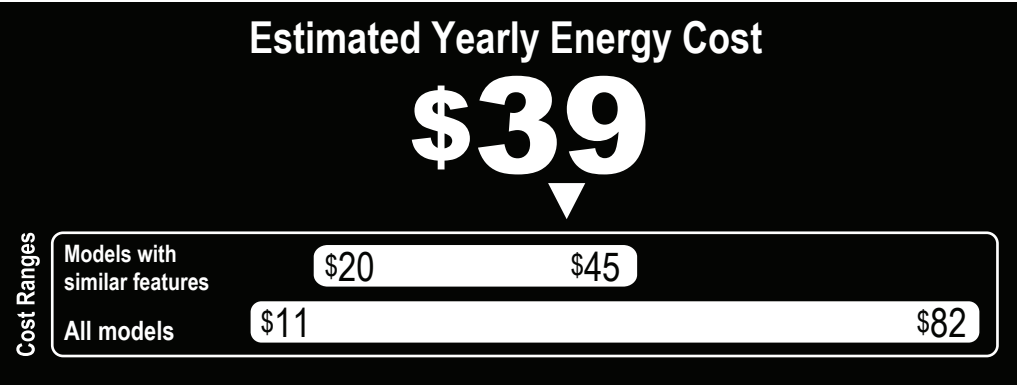

Compare ONLY to other labels with yellow numbers.
 Labels with yellow numbers are based on the same test procedures.

276 kWh

Estimated Yearly Electricity Use

- Your cost will depend on your utility rates and use.
- Both cost ranges based on models of similar size capacity.
- Models with similar features are refrigerators with automatic defrost.
- Estimated energy cost based on a national average electricity cost of 14 cents per kWh.