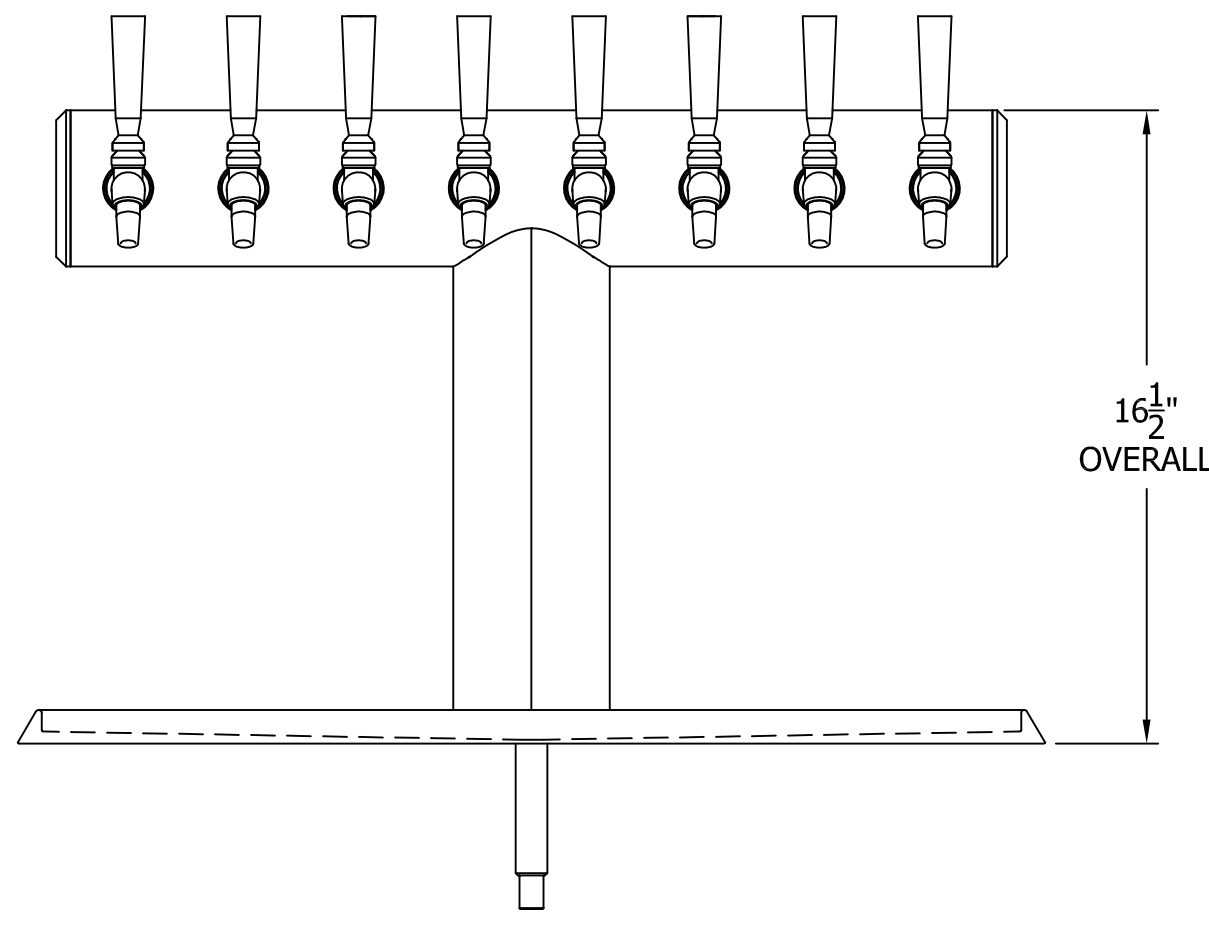

66500-S8B WINGED TEE TOWER & C18650A TOP MOUNTED DRAINER WITH 408X OR 525SS FAUCETS MOUNTING TEMPLATE

ATTENTION INSTALLERS
 VERIFY SCALE OF PRINT
 BY CHECKING THESE DIMENSIONS
 PRIOR TO INSTALLATION OF BEER HEAD
 (EACH SIDE SHOULD MEASURE
 EXACTLY 2.00 INCHES)