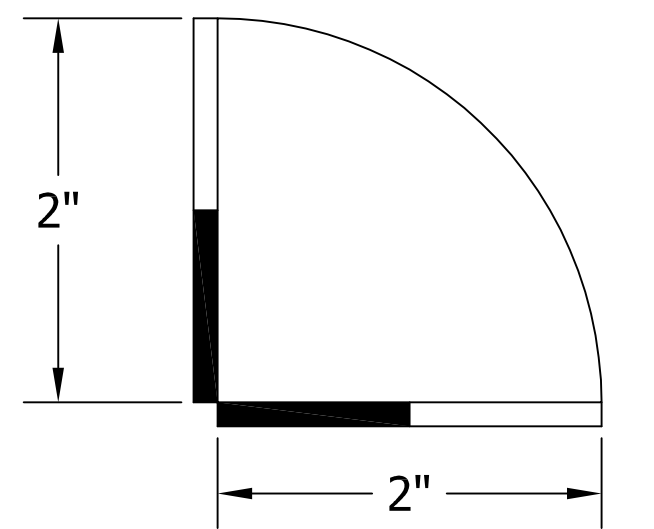

66500-S8B WINGED TEE TOWER & C18650A TOP MOUNTED DRAINER WITH 408X OR 525SS FAUCETS MOUNTING TEMPLATE

ATTENTION INSTALLERS
 VERIFY SCALE OF PRINT
 BY CHECKING THESE DIMENSIONS
 PRIOR TO INSTALLATION OF BEER HEAD
 (EACH SIDE SHOULD MEASURE
 EXACTLY 2.00 INCHES)