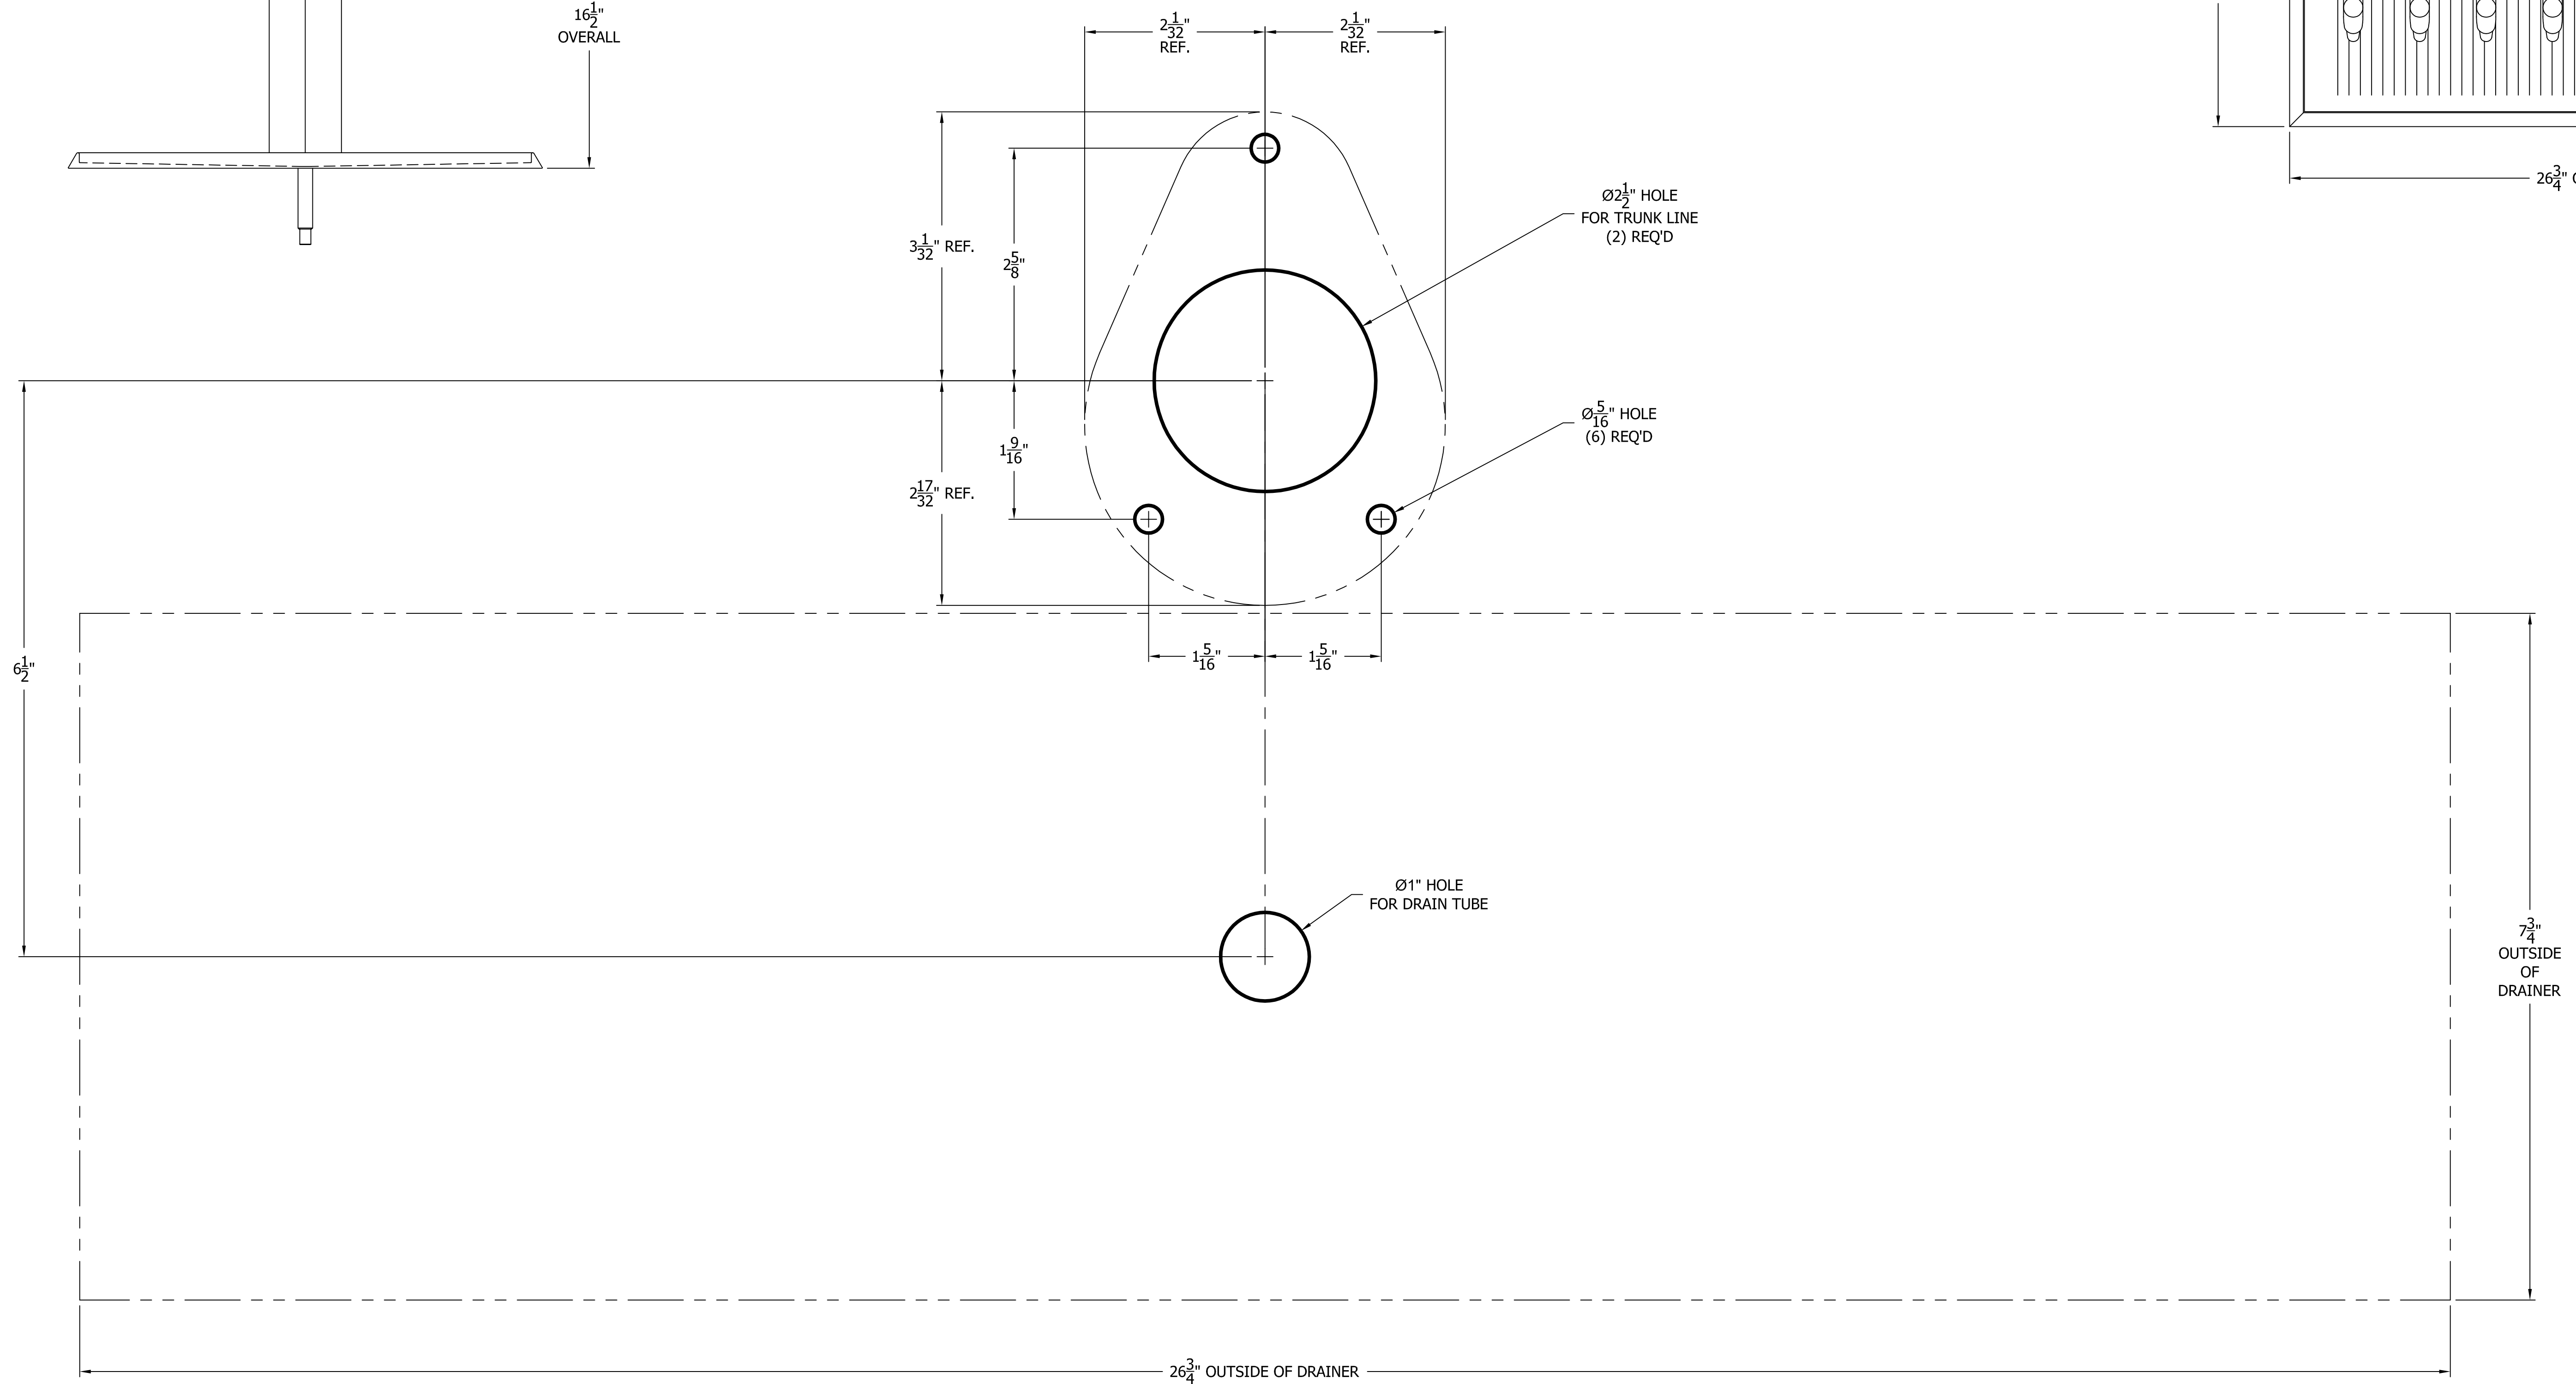

66500-S8B WINGED TEE TOWER & C18650A TOP MOUNTED DRAINER WITH 408X OR 525SS FAUCETS MOUNTING TEMPLATE

ATTENTION INSTALLERS
 VERIFY SCALE OF PRINT
 BY CHECKING THESE DIMENSIONS
 PRIOR TO INSTALLATION OF BEER HEAD
 (EACH SIDE SHOULD MEASURE
 EXACTLY 2.00 INCHES)