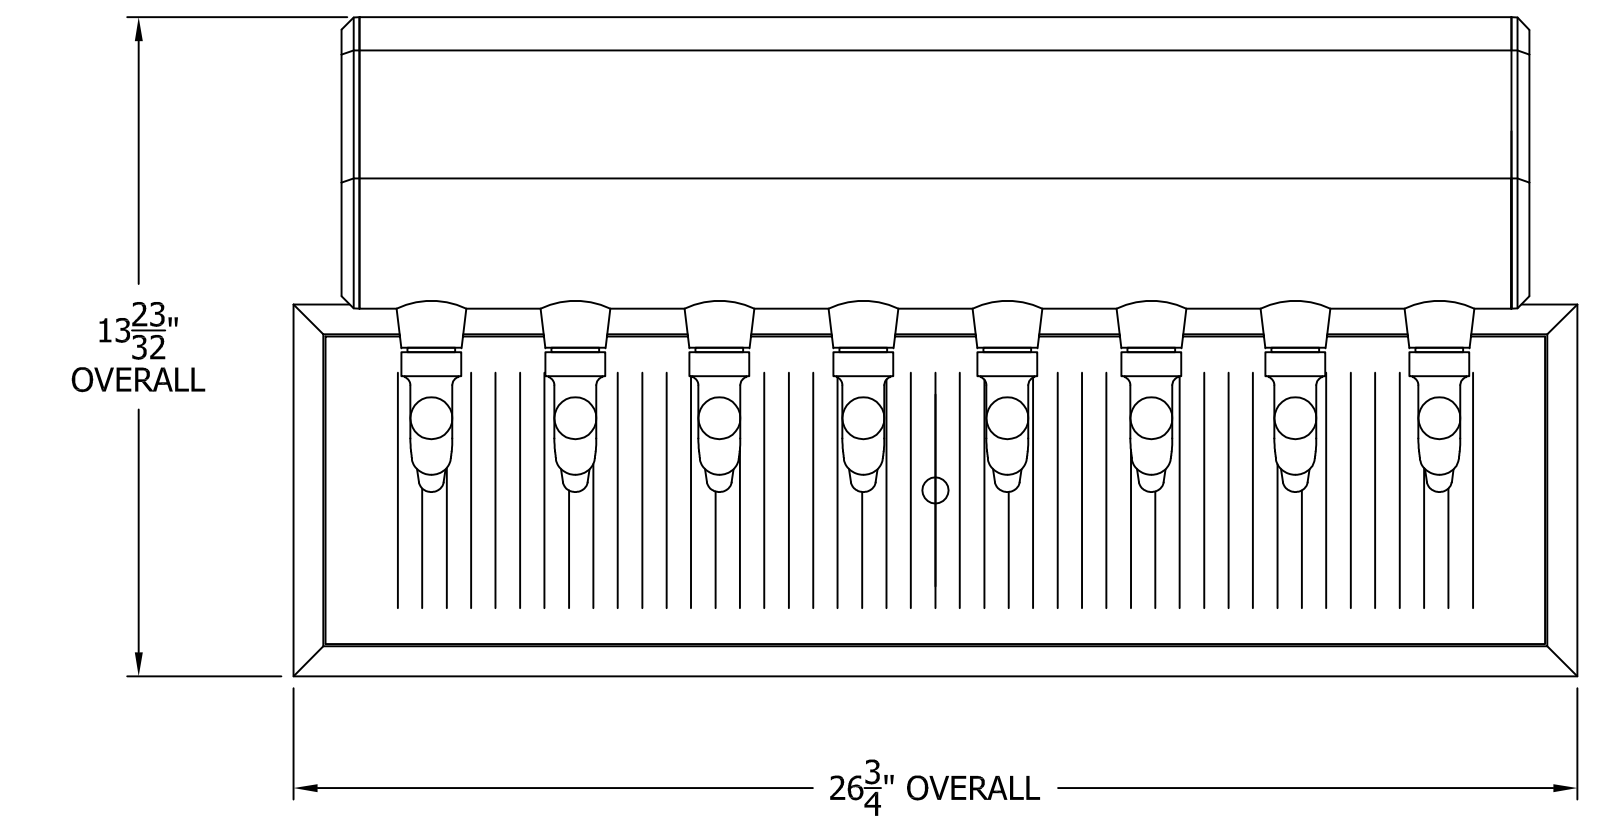

66500-S8B WINGED TEE TOWER & C18650A TOP MOUNTED DRAINER WITH 408X OR 525SS FAUCETS MOUNTING TEMPLATE

ATTENTION INSTALLERS
 VERIFY SCALE OF PRINT
 BY CHECKING THESE DIMENSIONS
 PRIOR TO INSTALLATION OF BEER HEAD
 (EACH SIDE SHOULD MEASURE
 EXACTLY 2.00 INCHES)