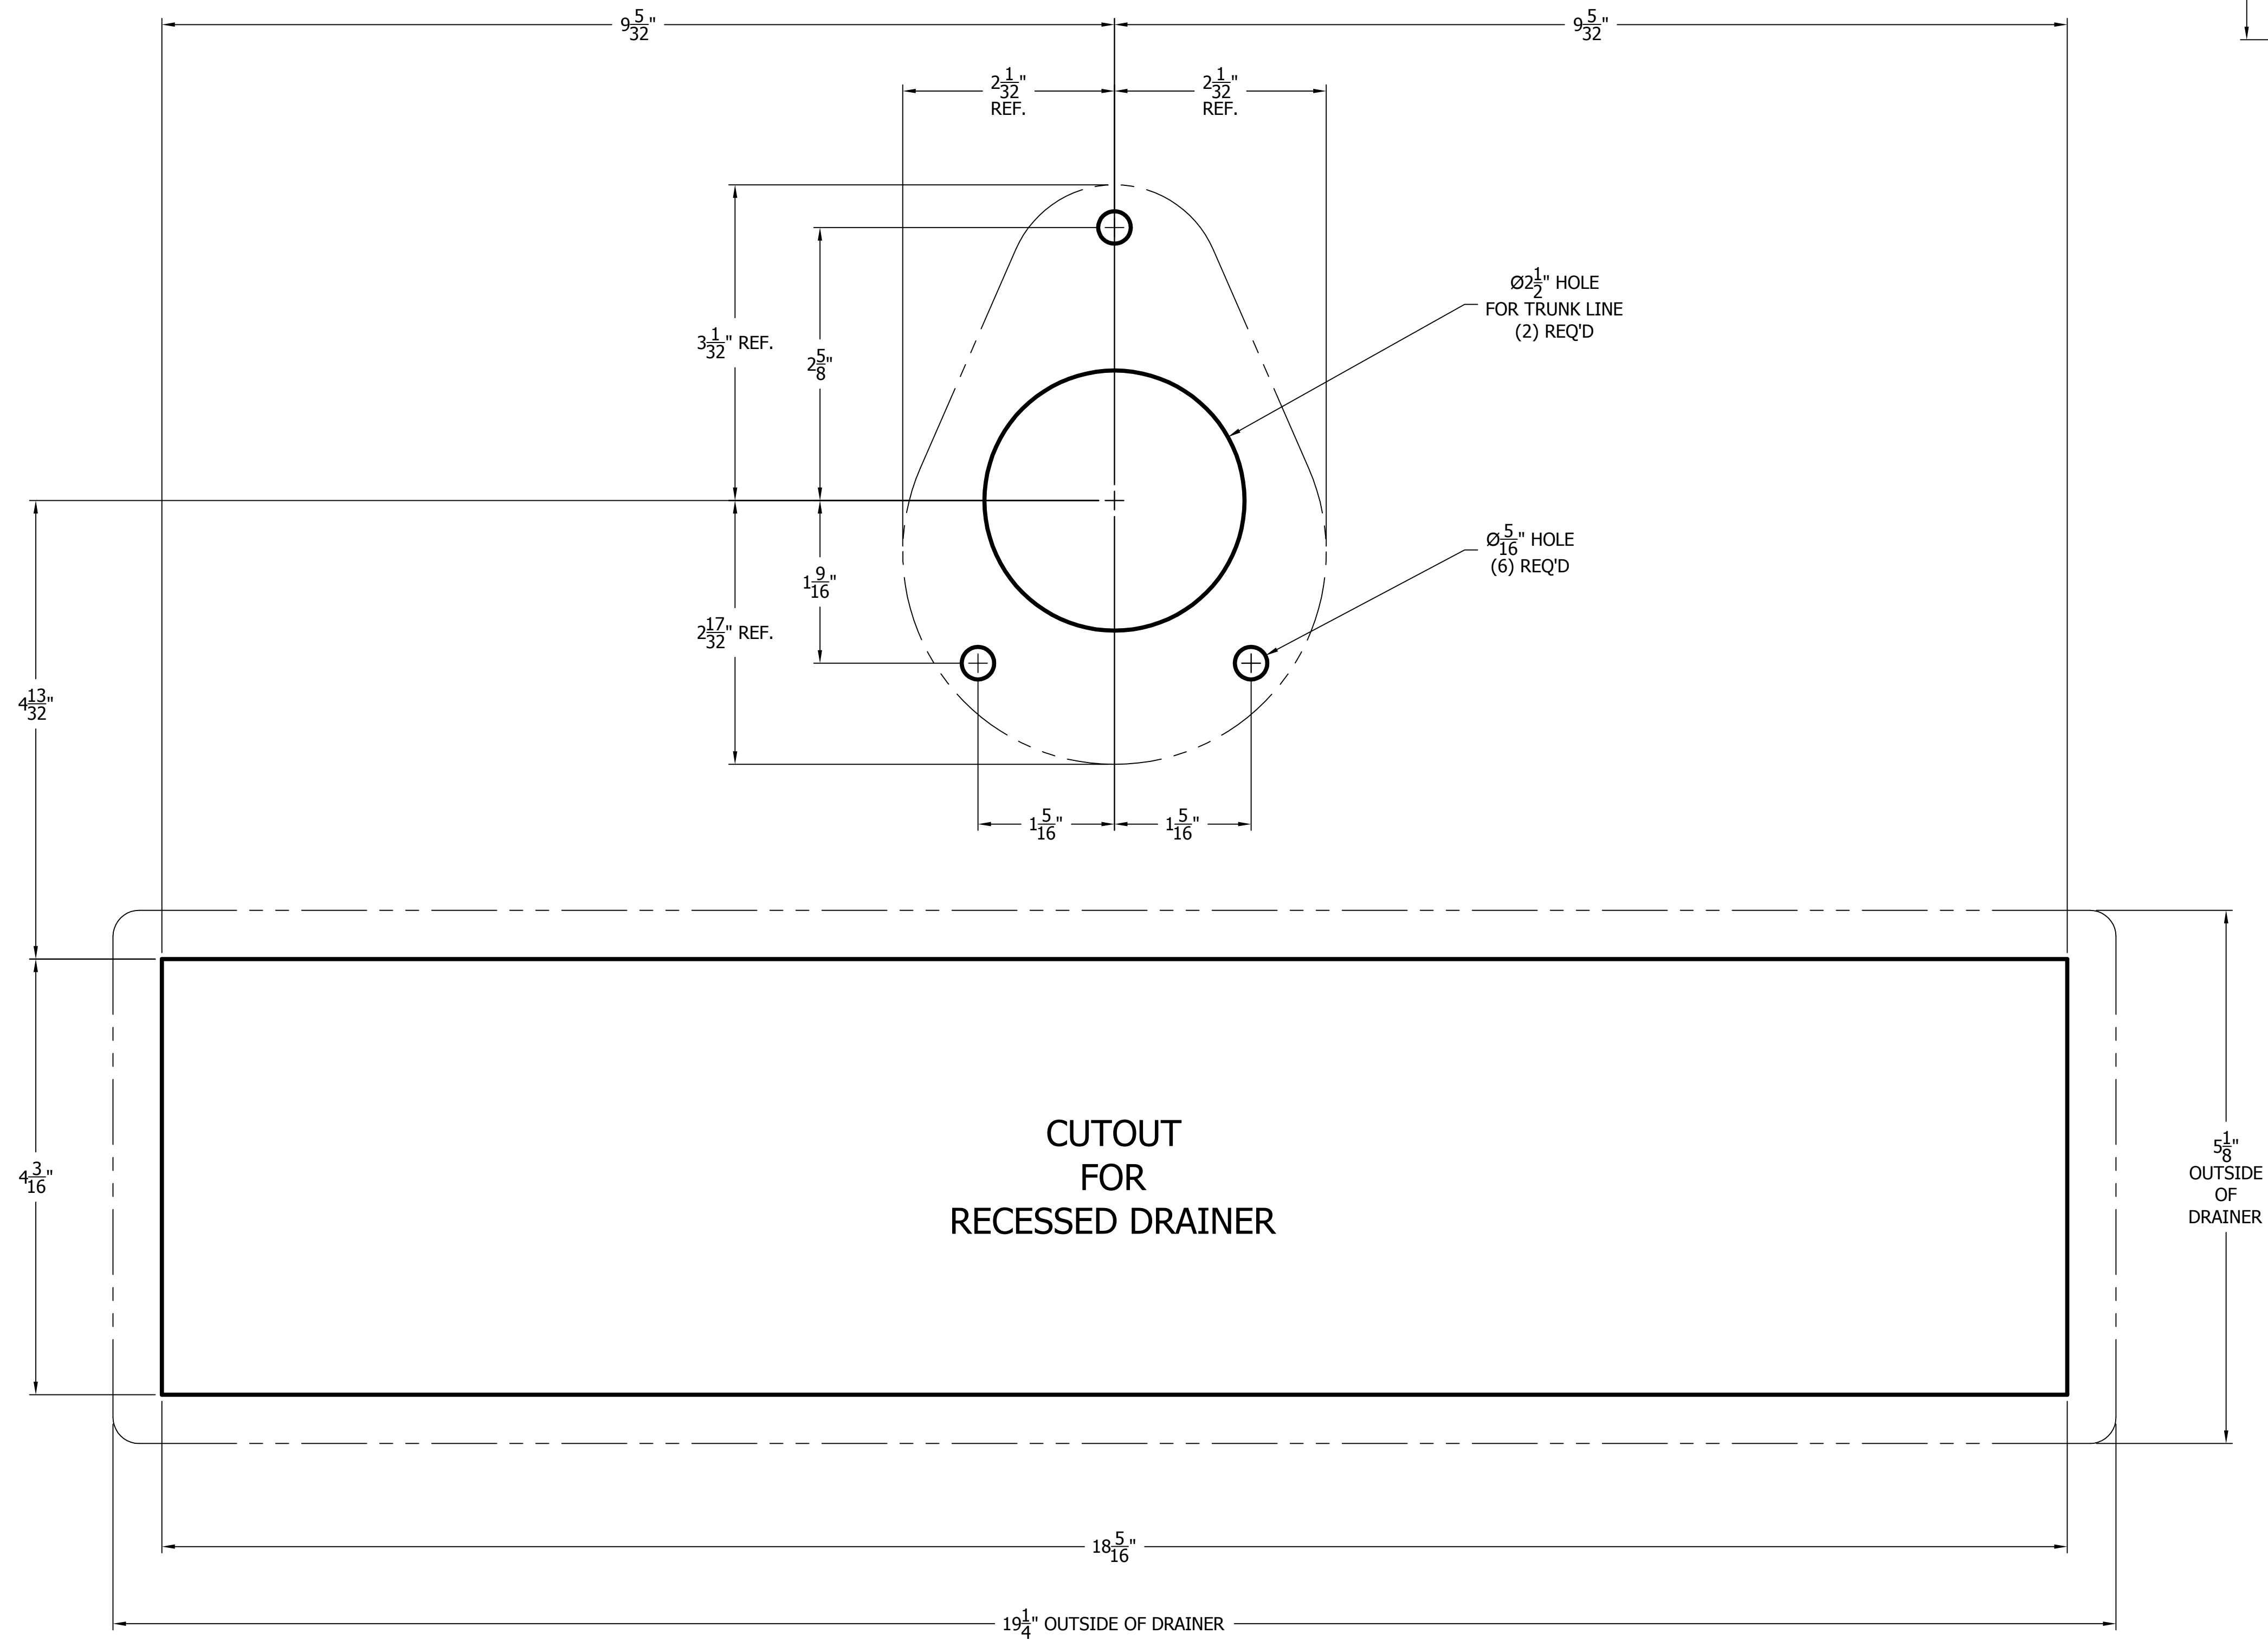

66500-6B WINGED TEE TOWER & C32357 RECESSED DRAINER WITH 525SS FAUCETS MOUNTING TEMPLATE

ATTENTION INSTALLERS
VERIFY SCALE OF PRINT
BY CHECKING THESE DIMENSIONS
PRIOR TO INSTALLATION OF BEER HEAD
(EACH SIDE SHOULD MEASURE
EXACTLY 2.00 INCHES)