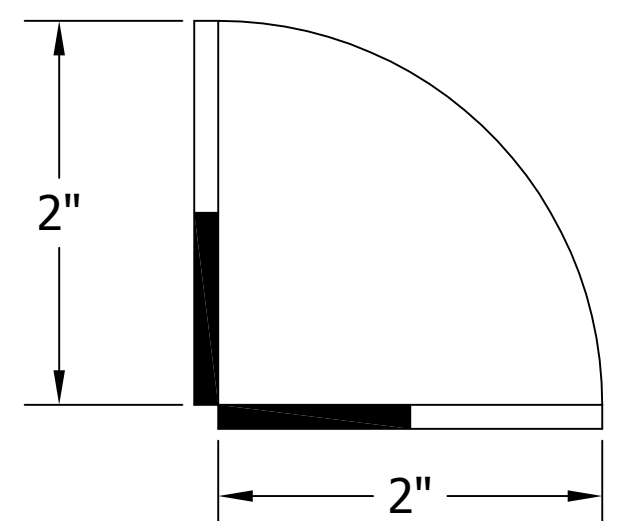

66500-6B WINGED TEE TOWER & C32357 RECESSED DRAINER WITH 525SS FAUCETS MOUNTING TEMPLATE

ATTENTION INSTALLERS
VERIFY SCALE OF PRINT
BY CHECKING THESE DIMENSIONS
PRIOR TO INSTALLATION OF BEER HEAD
(EACH SIDE SHOULD MEASURE
EXACTLY 2.00 INCHES)