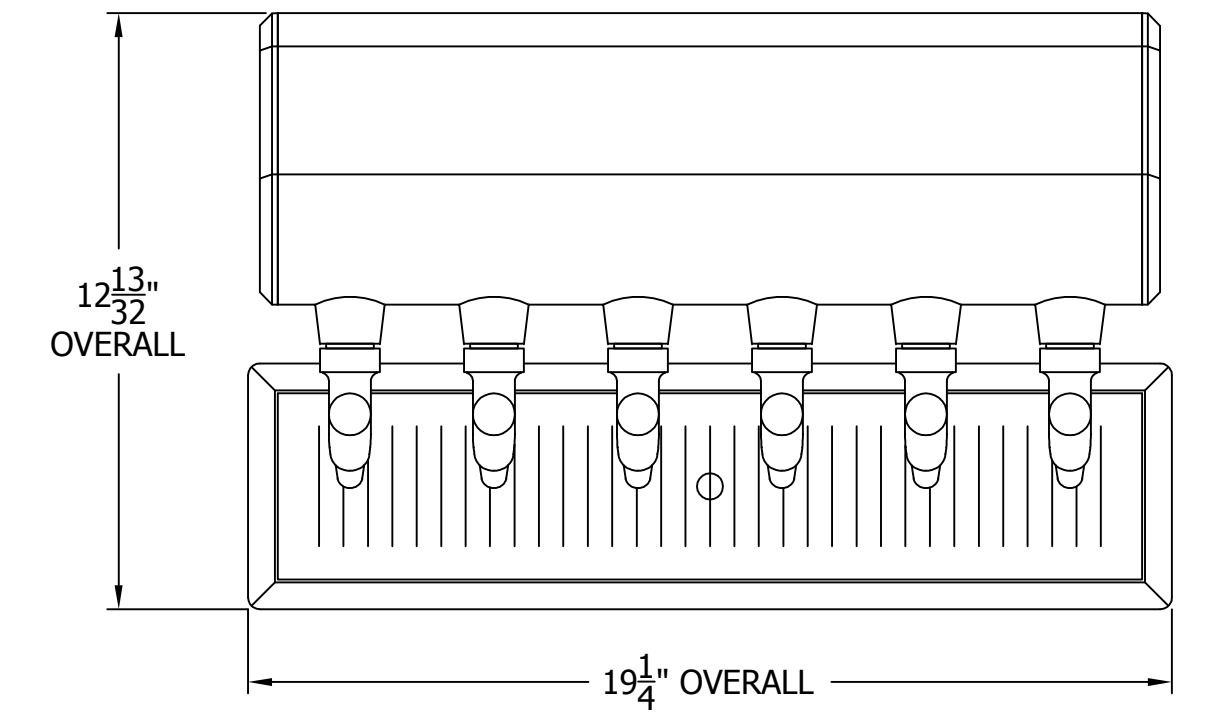

66500-6B WINGED TEE TOWER & C32357 RECESSED DRAINER WITH 525SS FAUCETS MOUNTING TEMPLATE

ATTENTION INSTALLERS
VERIFY SCALE OF PRINT
BY CHECKING THESE DIMENSIONS
PRIOR TO INSTALLATION OF BEER HEAD
(EACH SIDE SHOULD MEASURE
EXACTLY 2.00 INCHES)