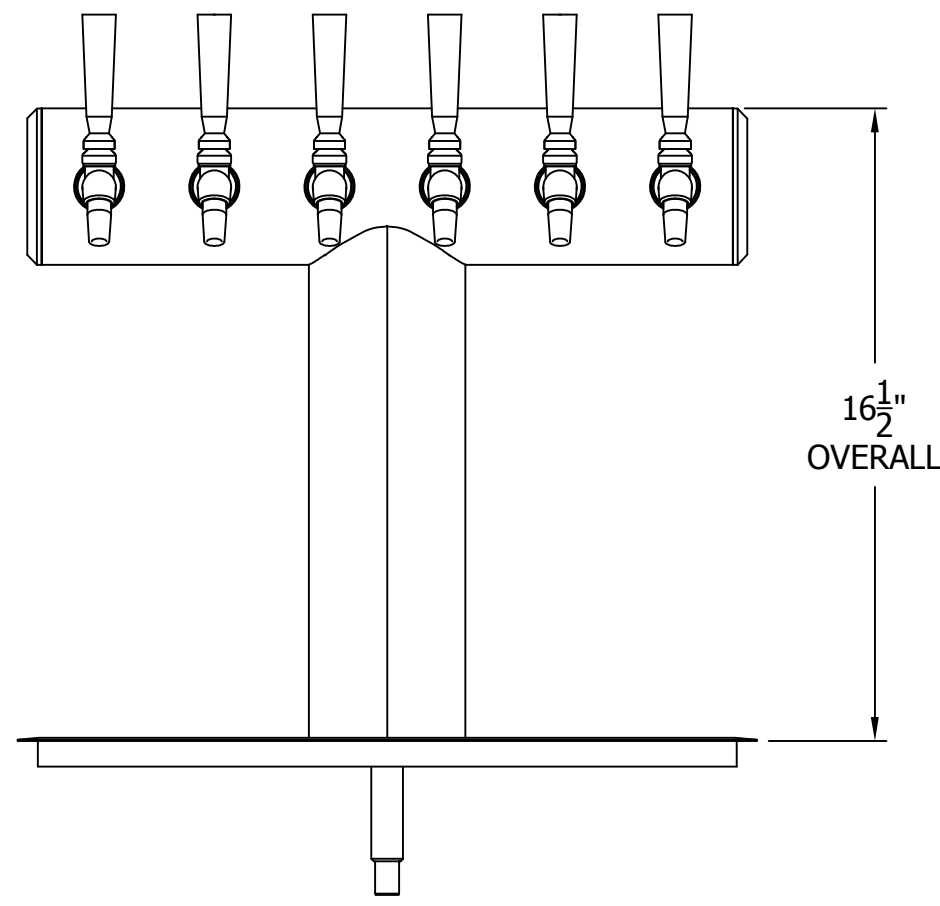

66500-6B WINGED TEE TOWER & C32357 RECESSED DRAINER WITH 525SS FAUCETS MOUNTING TEMPLATE

ATTENTION INSTALLERS
VERIFY SCALE OF PRINT
BY CHECKING THESE DIMENSIONS
PRIOR TO INSTALLATION OF BEER HEAD
(EACH SIDE SHOULD MEASURE
EXACTLY 2.00 INCHES)