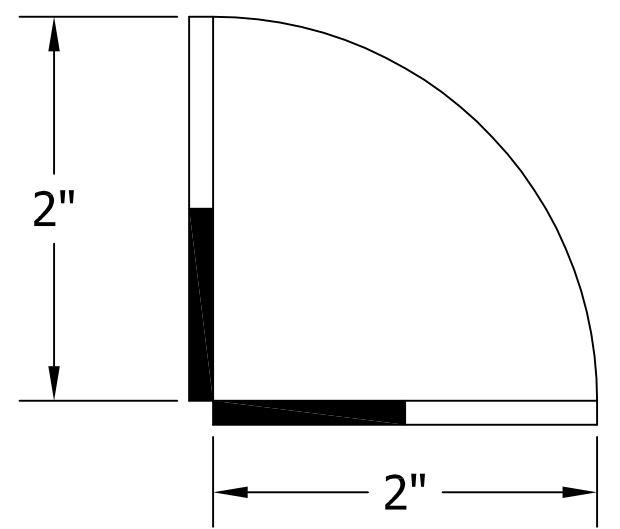

66500-6B WINGED TEE TOWER & C18645A TOP MOUNTED DRAINER WITH 408X OR 525SS FAUCETS MOUNTING TEMPLATE

ATTENTION INSTALLERS
 VERIFY SCALE OF PRINT
 BY CHECKING THESE DIMENSIONS
 PRIOR TO INSTALLATION OF BEER HEAD
 (EACH SIDE SHOULD MEASURE
 EXACTLY 2.00 INCHES)