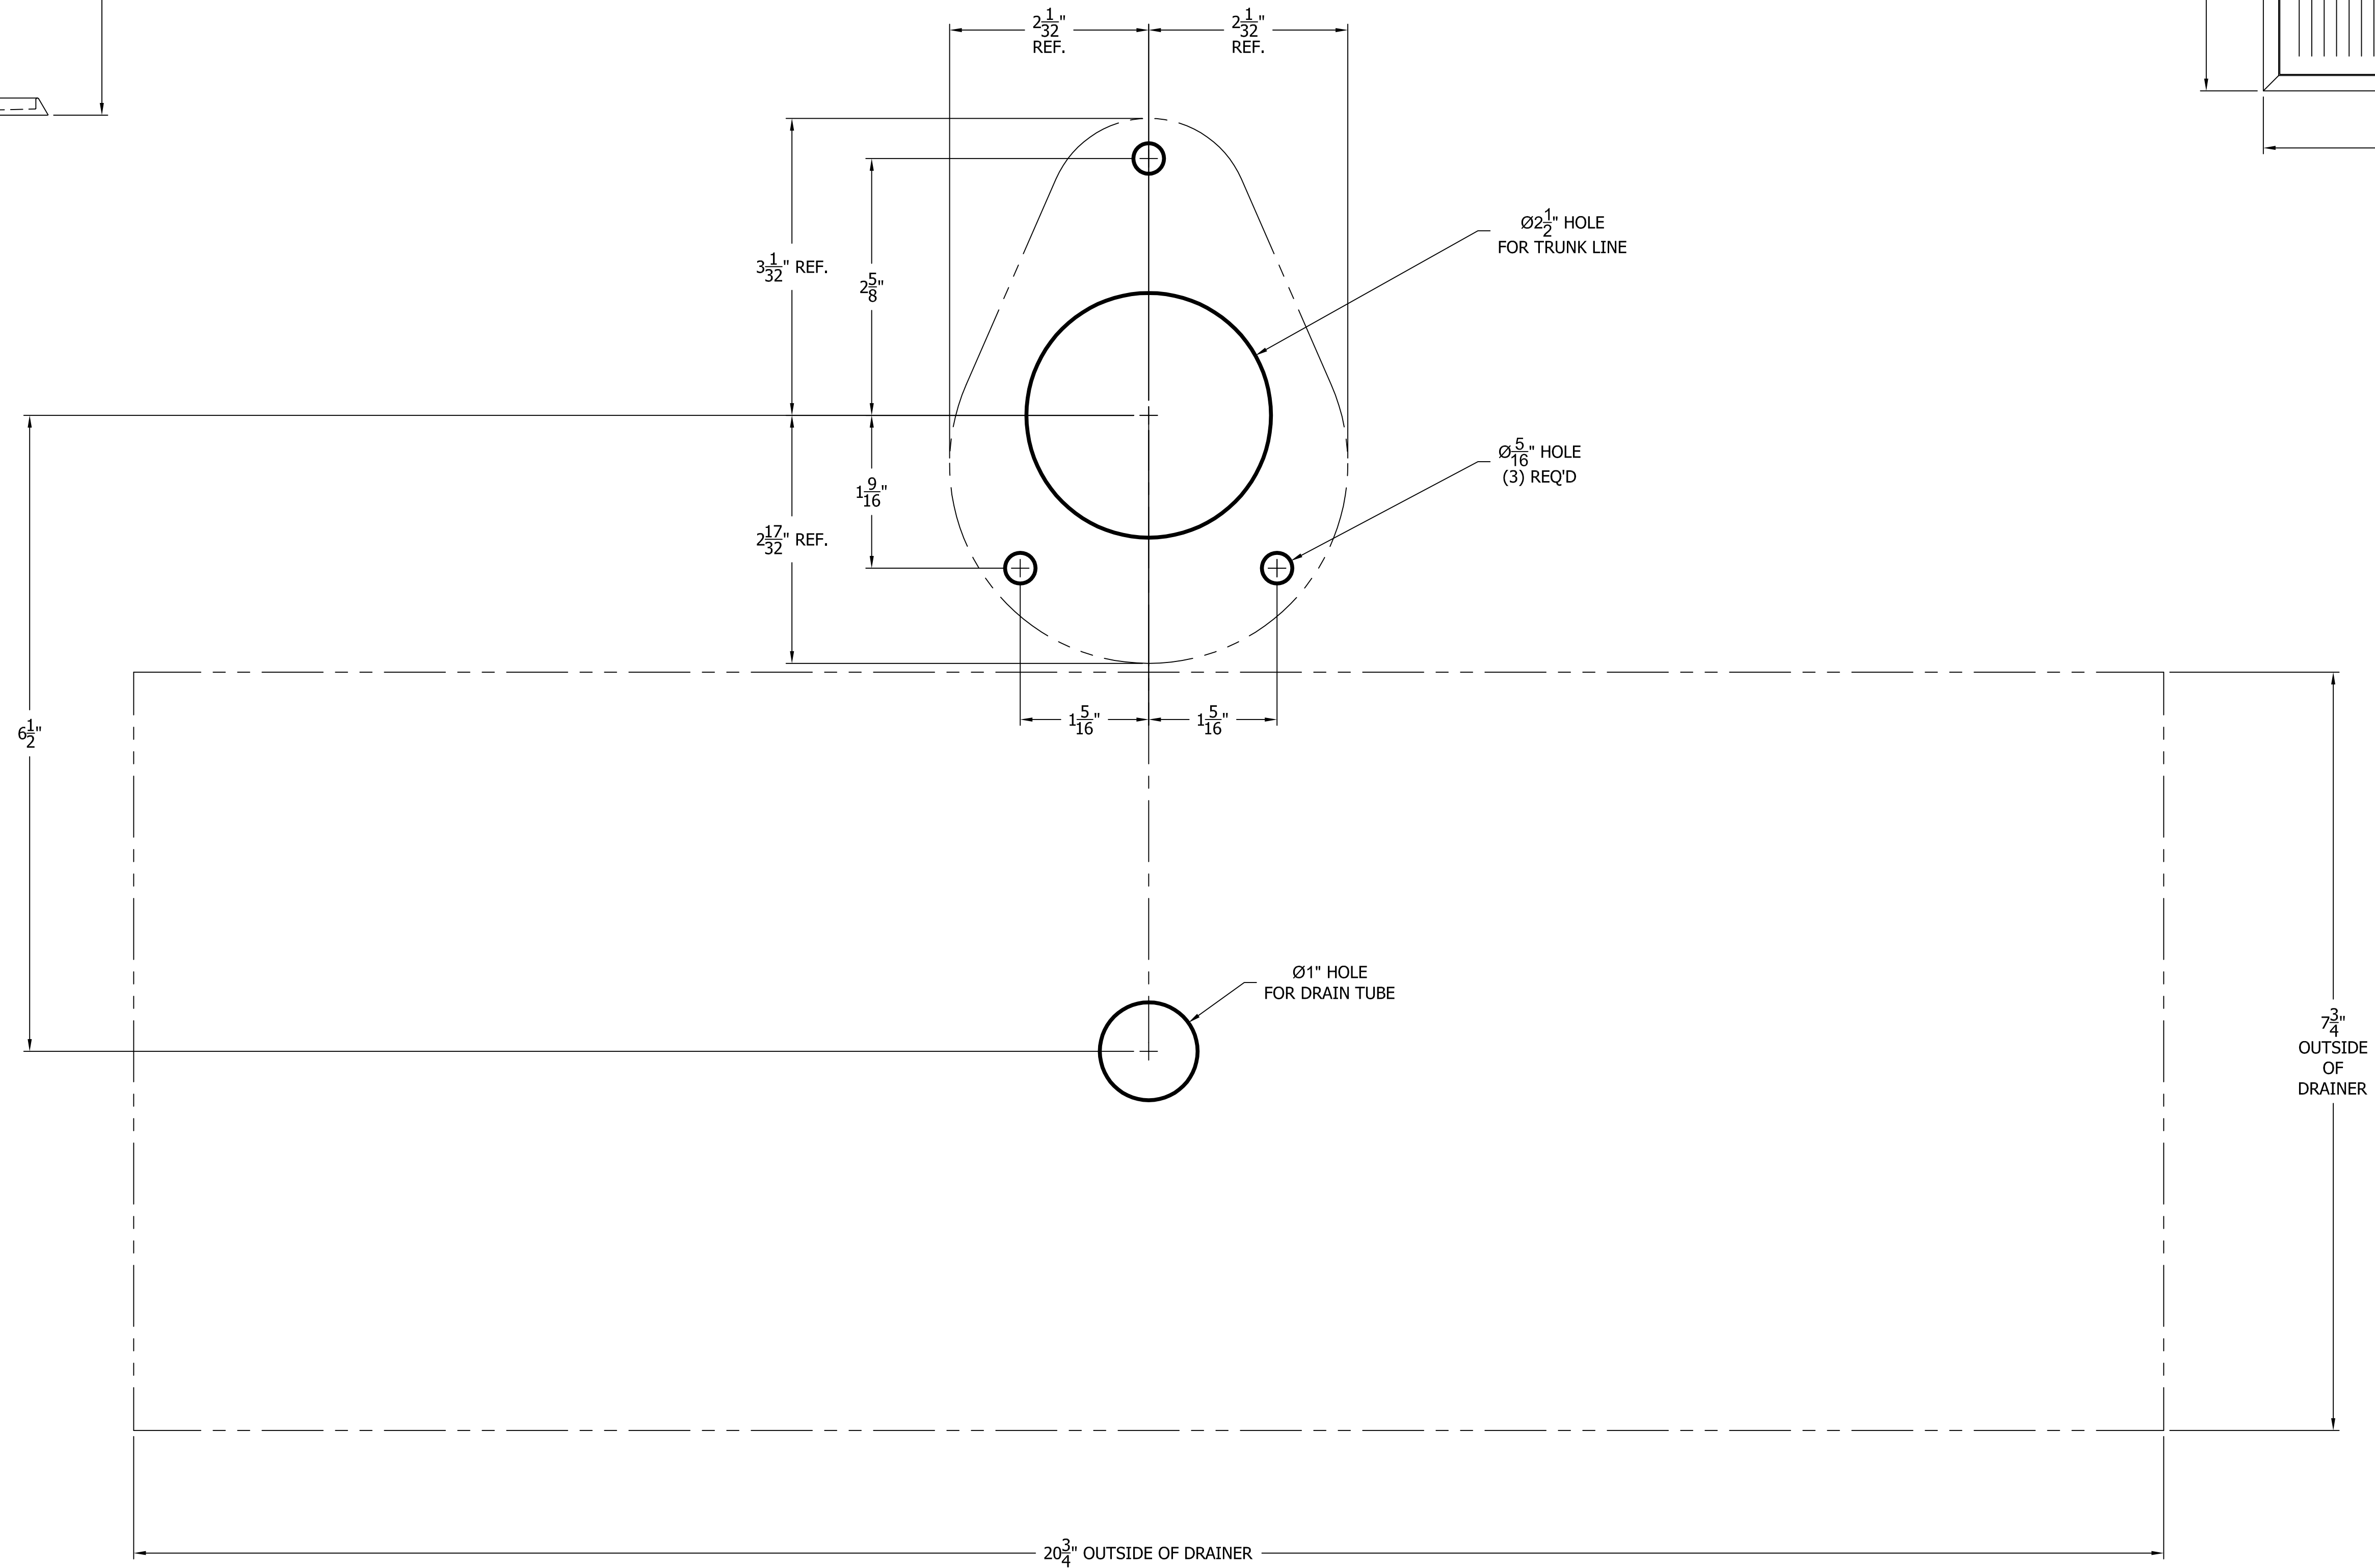

66500-6B WINGED TEE TOWER & C18645A TOP MOUNTED DRAINER WITH 408X OR 525SS FAUCETS MOUNTING TEMPLATE

ATTENTION INSTALLERS
 VERIFY SCALE OF PRINT
 BY CHECKING THESE DIMENSIONS
 PRIOR TO INSTALLATION OF BEER HEAD
 (EACH SIDE SHOULD MEASURE
 EXACTLY 2.00 INCHES)