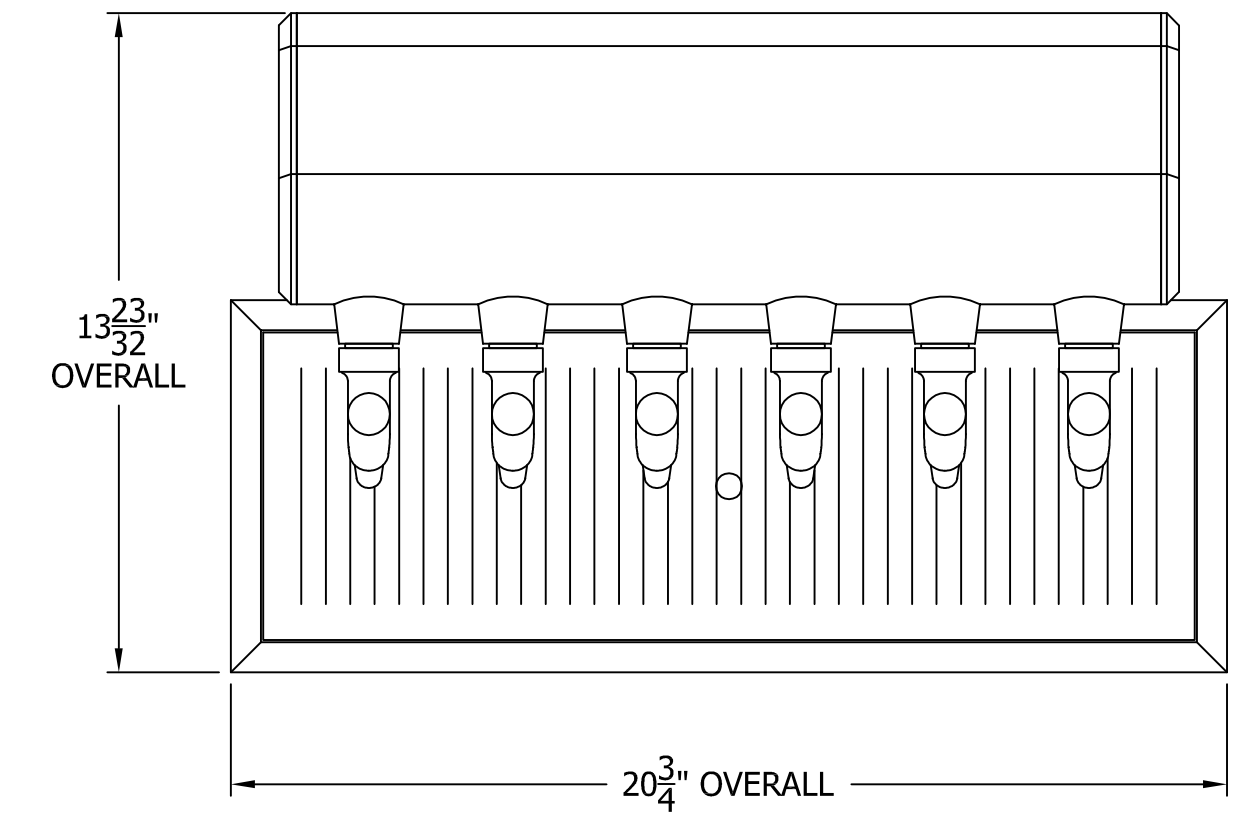

66500-6B WINGED TEE TOWER & C18645A TOP MOUNTED DRAINER WITH 408X OR 525SS FAUCETS MOUNTING TEMPLATE

ATTENTION INSTALLERS
 VERIFY SCALE OF PRINT
 BY CHECKING THESE DIMENSIONS
 PRIOR TO INSTALLATION OF BEER HEAD
 (EACH SIDE SHOULD MEASURE
 EXACTLY 2.00 INCHES)