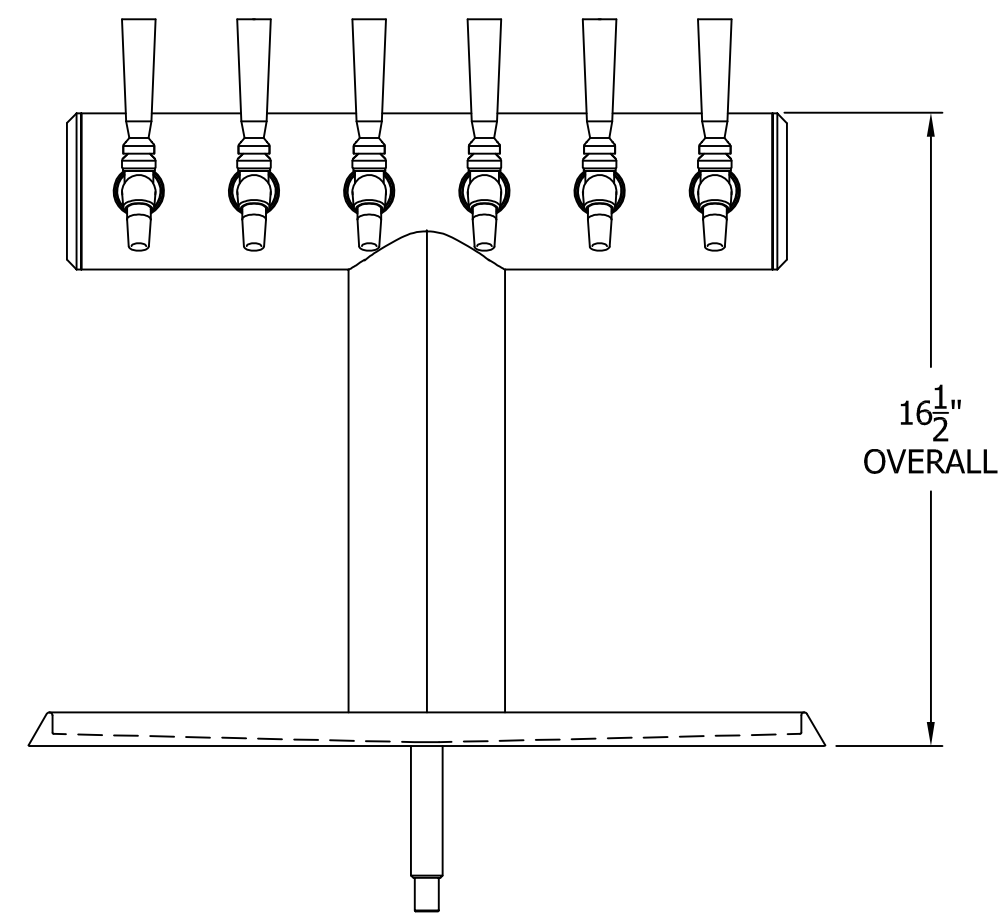

66500-6B WINGED TEE TOWER & C18645A TOP MOUNTED DRAINER WITH 408X OR 525SS FAUCETS MOUNTING TEMPLATE

ATTENTION INSTALLERS
 VERIFY SCALE OF PRINT
 BY CHECKING THESE DIMENSIONS
 PRIOR TO INSTALLATION OF BEER HEAD
 (EACH SIDE SHOULD MEASURE
 EXACTLY 2.00 INCHES)