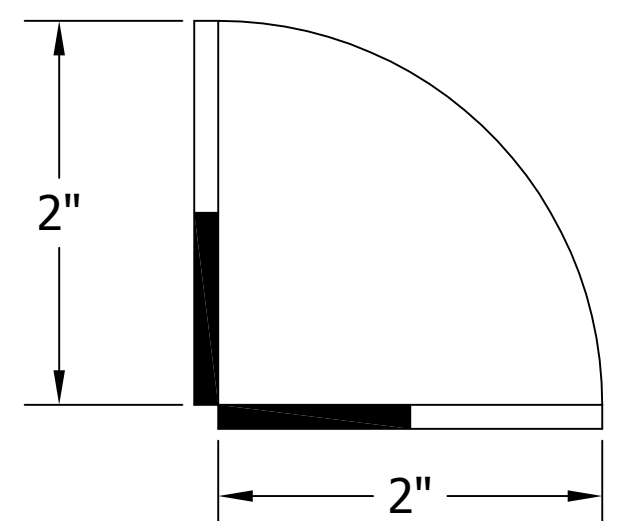

66500-5B WINGED TEE TOWER & C32357 RECESSED DRAINER WITH 525SS FAUCETS MOUNTING TEMPLATE

ATTENTION INSTALLERS
VERIFY SCALE OF PRINT
BY CHECKING THESE DIMENSIONS
PRIOR TO INSTALLATION OF BEER HEAD
(EACH SIDE SHOULD MEASURE
EXACTLY 2.00 INCHES)