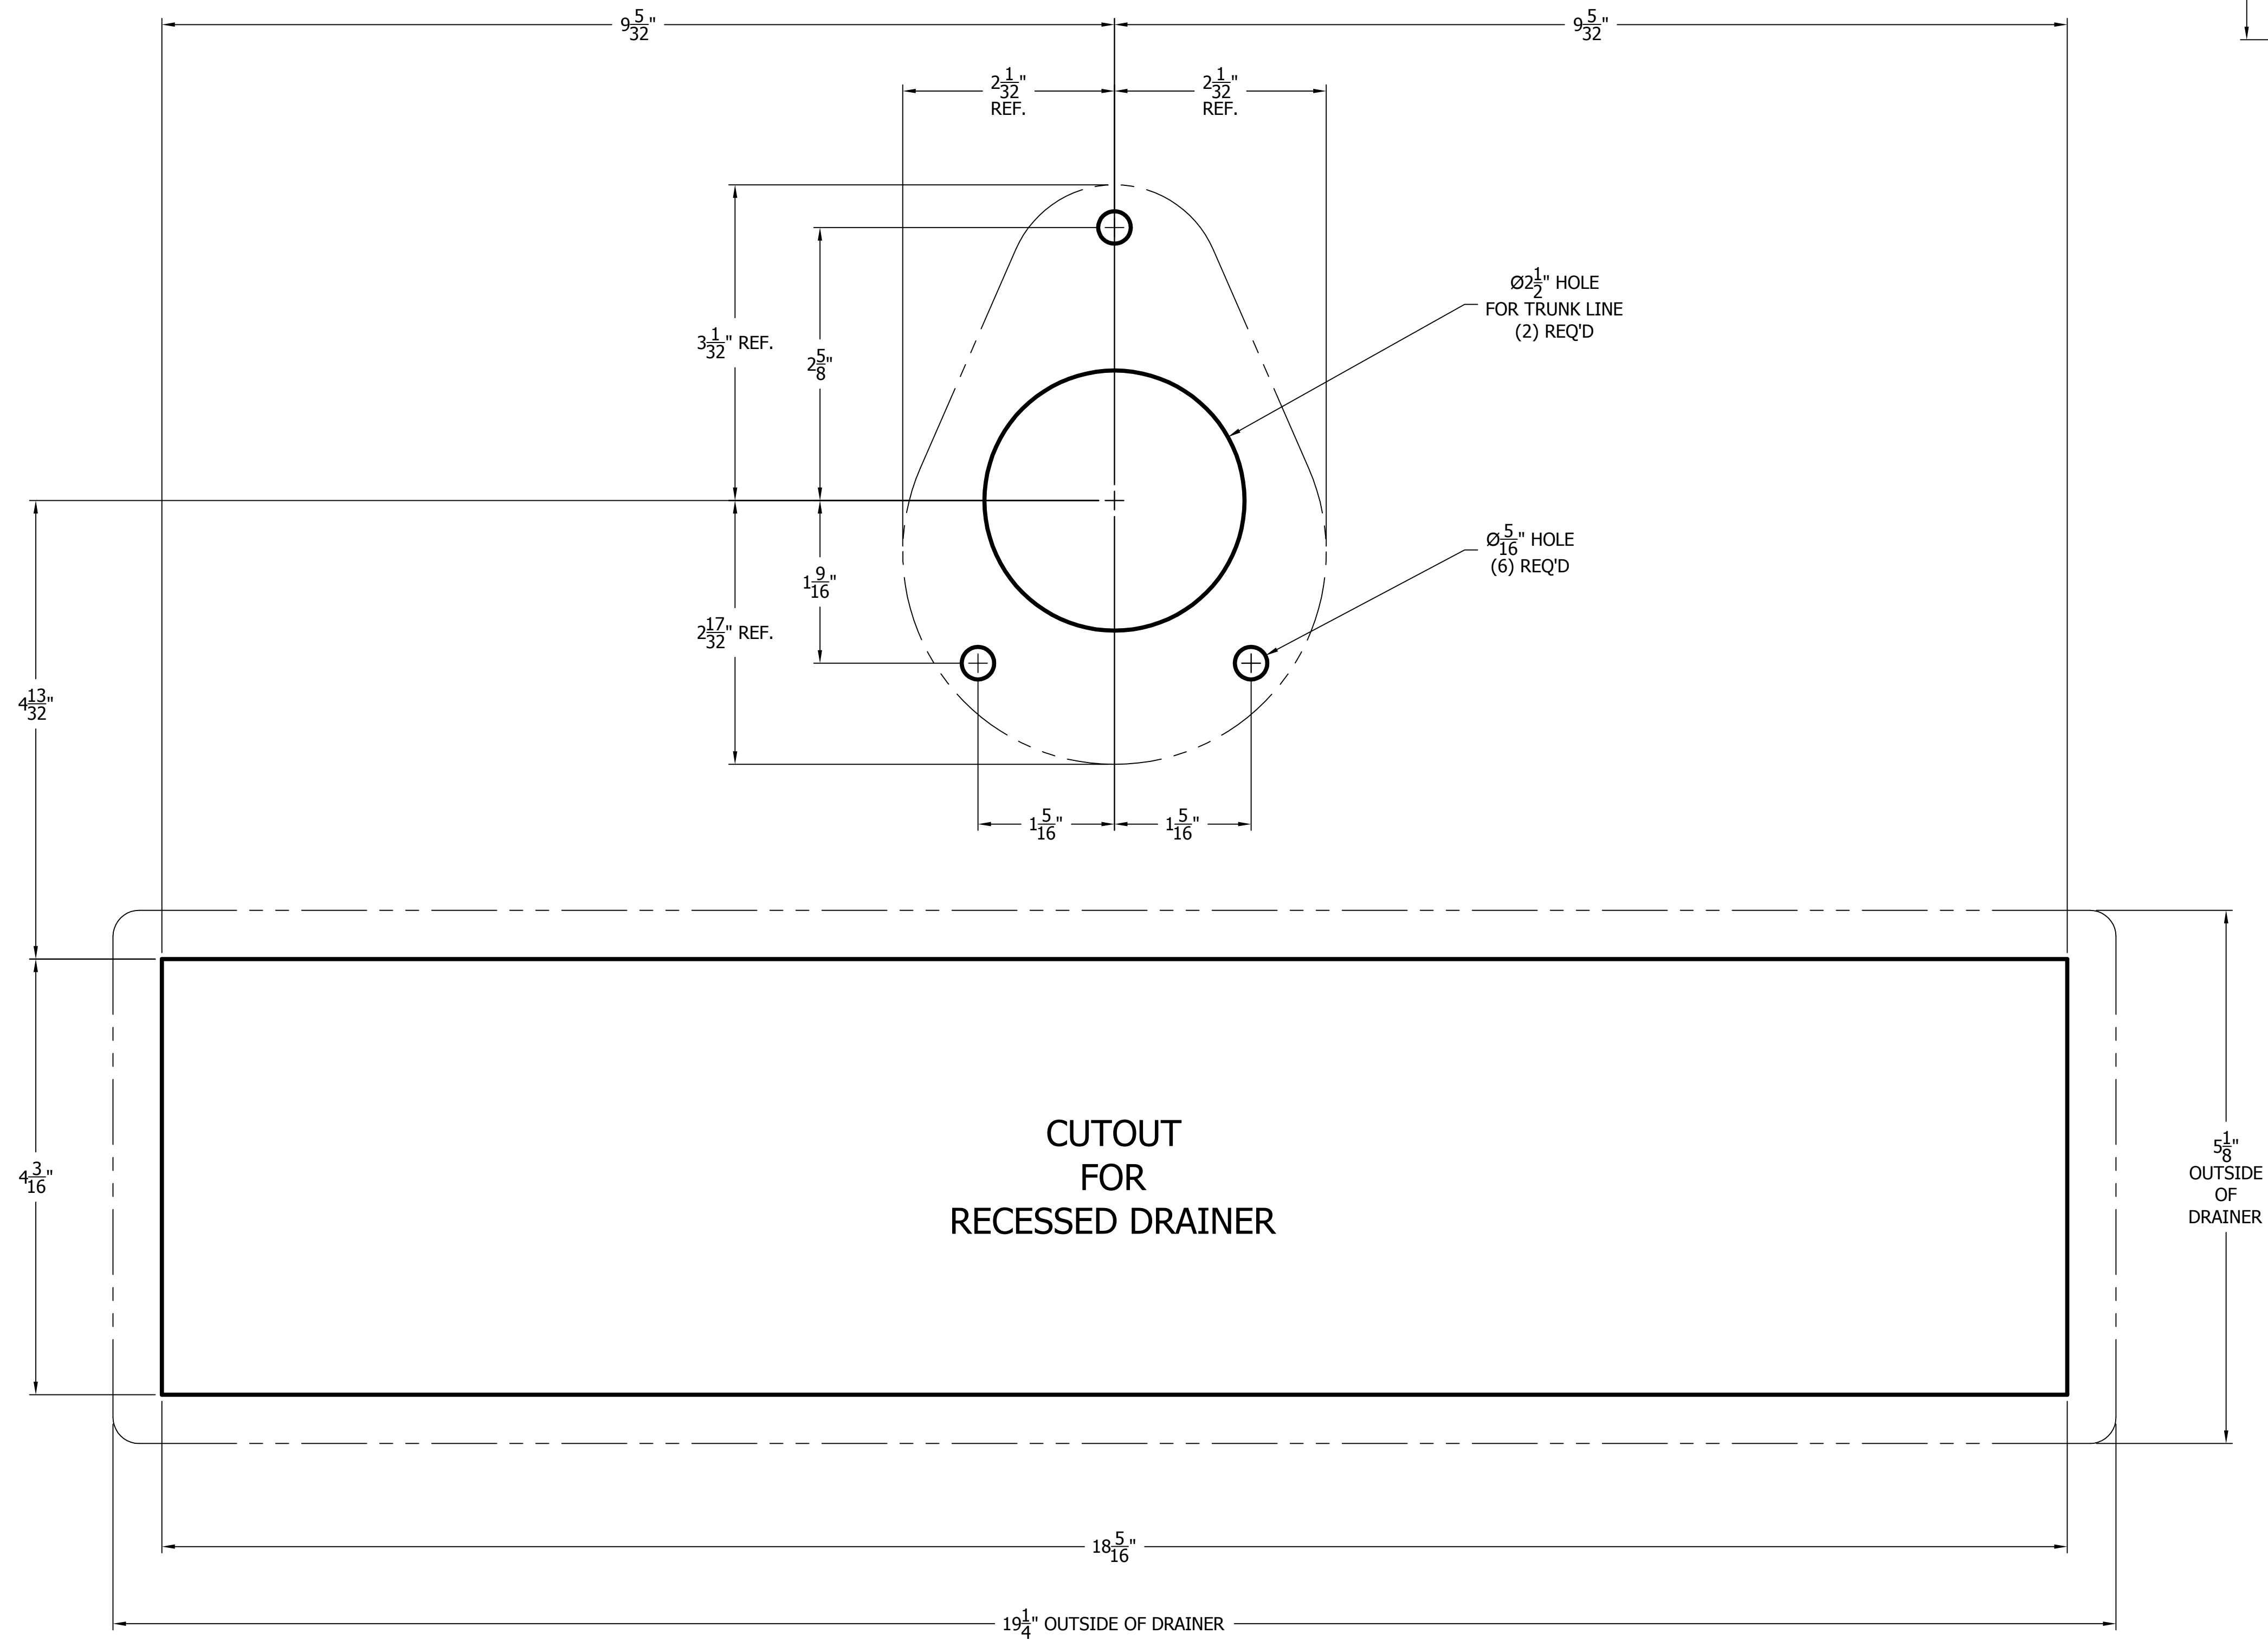

66500-5B WINGED TEE TOWER & C32357 RECESSED DRAINER WITH 525SS FAUCETS MOUNTING TEMPLATE

ATTENTION INSTALLERS
VERIFY SCALE OF PRINT
BY CHECKING THESE DIMENSIONS
PRIOR TO INSTALLATION OF BEER HEAD
(EACH SIDE SHOULD MEASURE
EXACTLY 2.00 INCHES)