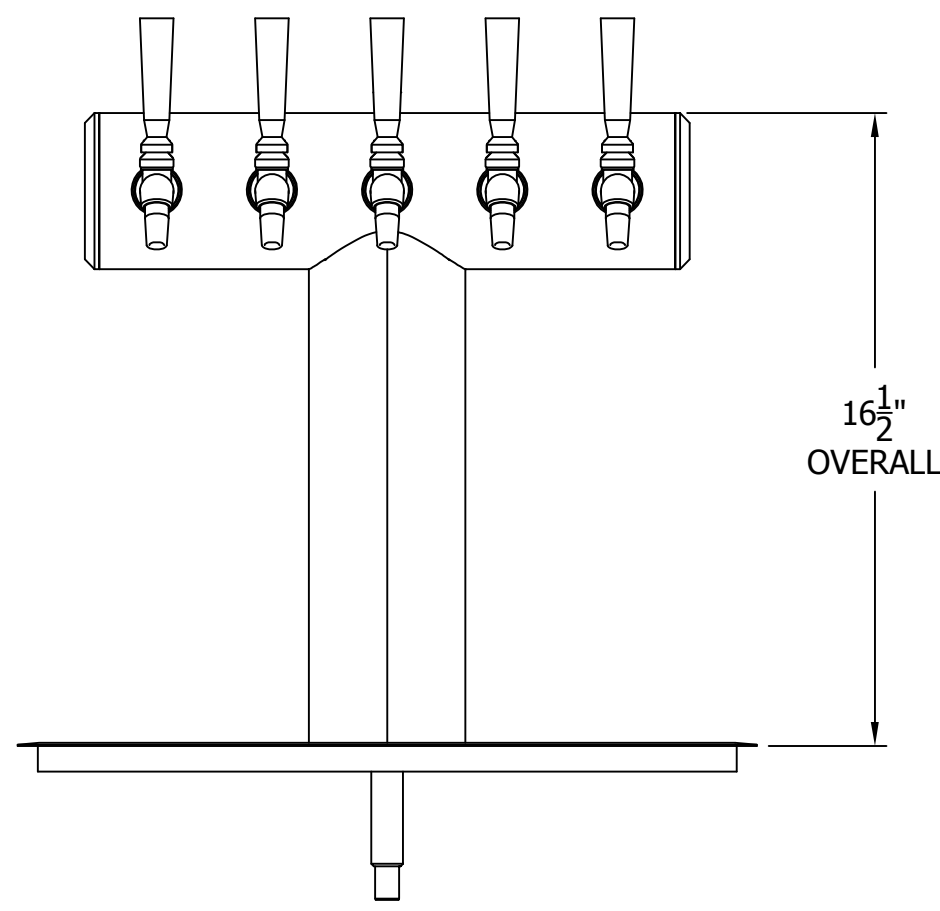

66500-5B WINGED TEE TOWER & C32357 RECESSED DRAINER WITH 525SS FAUCETS MOUNTING TEMPLATE

ATTENTION INSTALLERS
VERIFY SCALE OF PRINT
BY CHECKING THESE DIMENSIONS
PRIOR TO INSTALLATION OF BEER HEAD
(EACH SIDE SHOULD MEASURE
EXACTLY 2.00 INCHES)