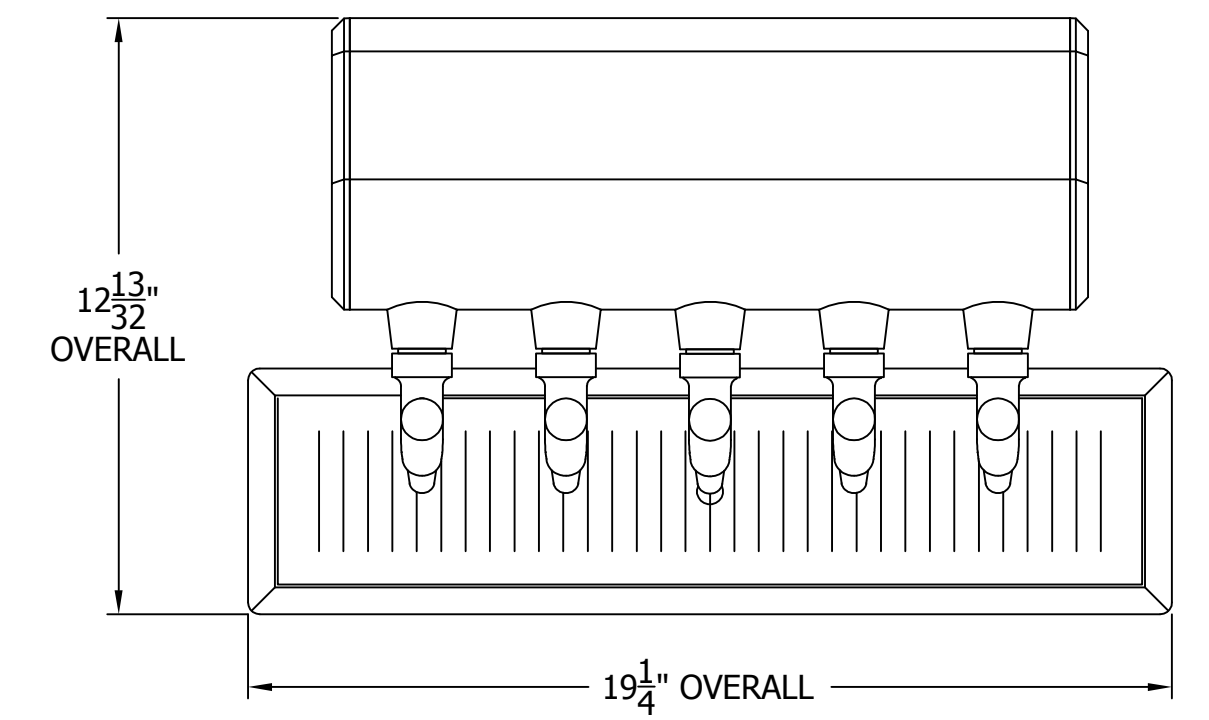

66500-5B WINGED TEE TOWER & C32357 RECESSED DRAINER WITH 525SS FAUCETS MOUNTING TEMPLATE

ATTENTION INSTALLERS
VERIFY SCALE OF PRINT
BY CHECKING THESE DIMENSIONS
PRIOR TO INSTALLATION OF BEER HEAD
(EACH SIDE SHOULD MEASURE
EXACTLY 2.00 INCHES)