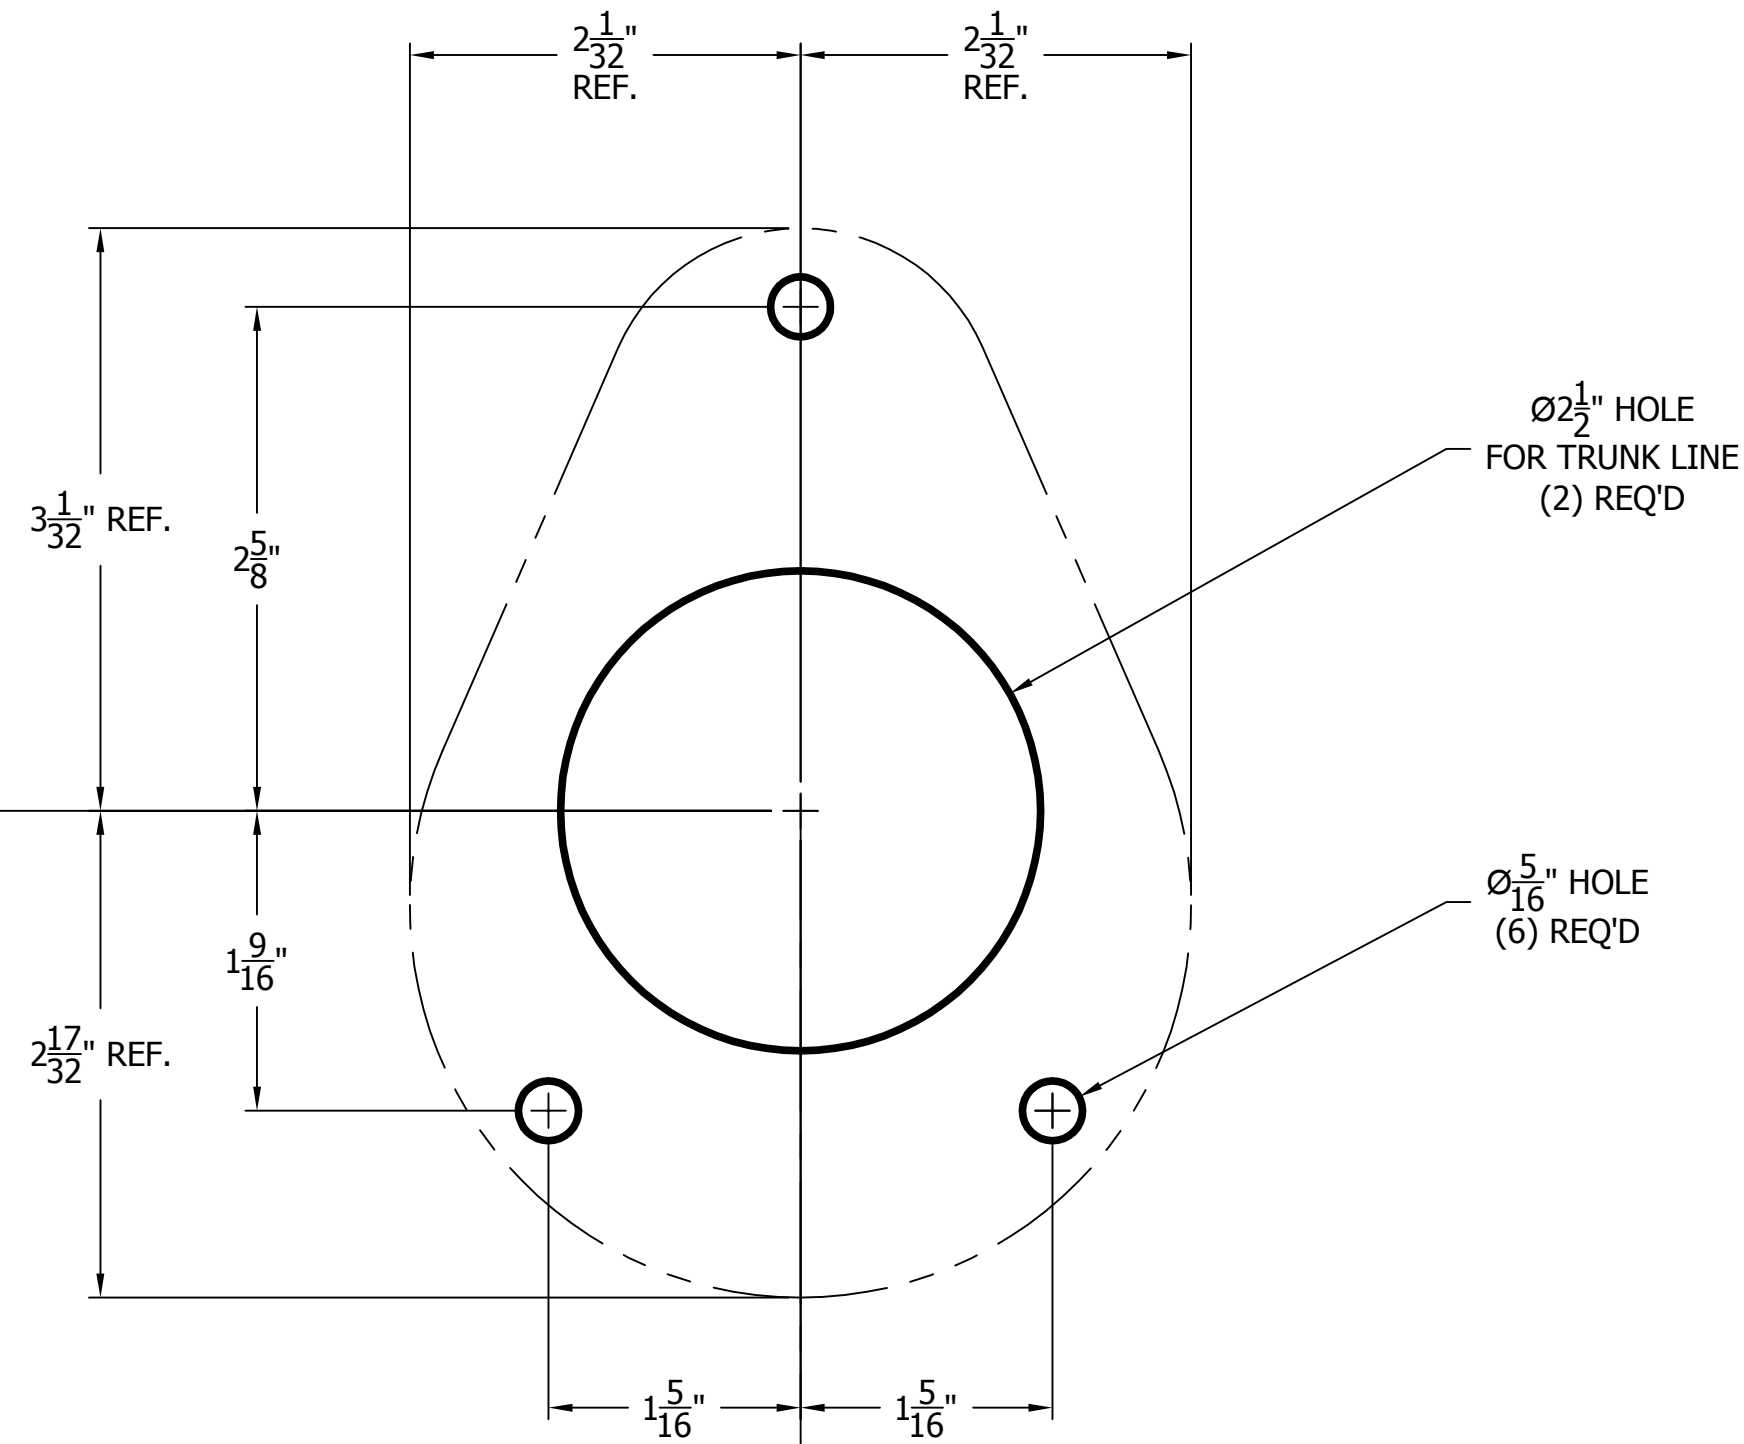

66500-4B WINGED TEE TOWER & 5020 TOP MOUNTED DRAINER

WITH 408X FAUCETS MOUNTING TEMPLATE

ATTENTION INSTALLERS
 VERIFY SCALE OF PRINT
 BY CHECKING THESE DIMENSIONS
 PRIOR TO INSTALLATION OF BEER HEAD
 (EACH SIDE SHOULD MEASURE
 EXACTLY 2.00 INCHES)