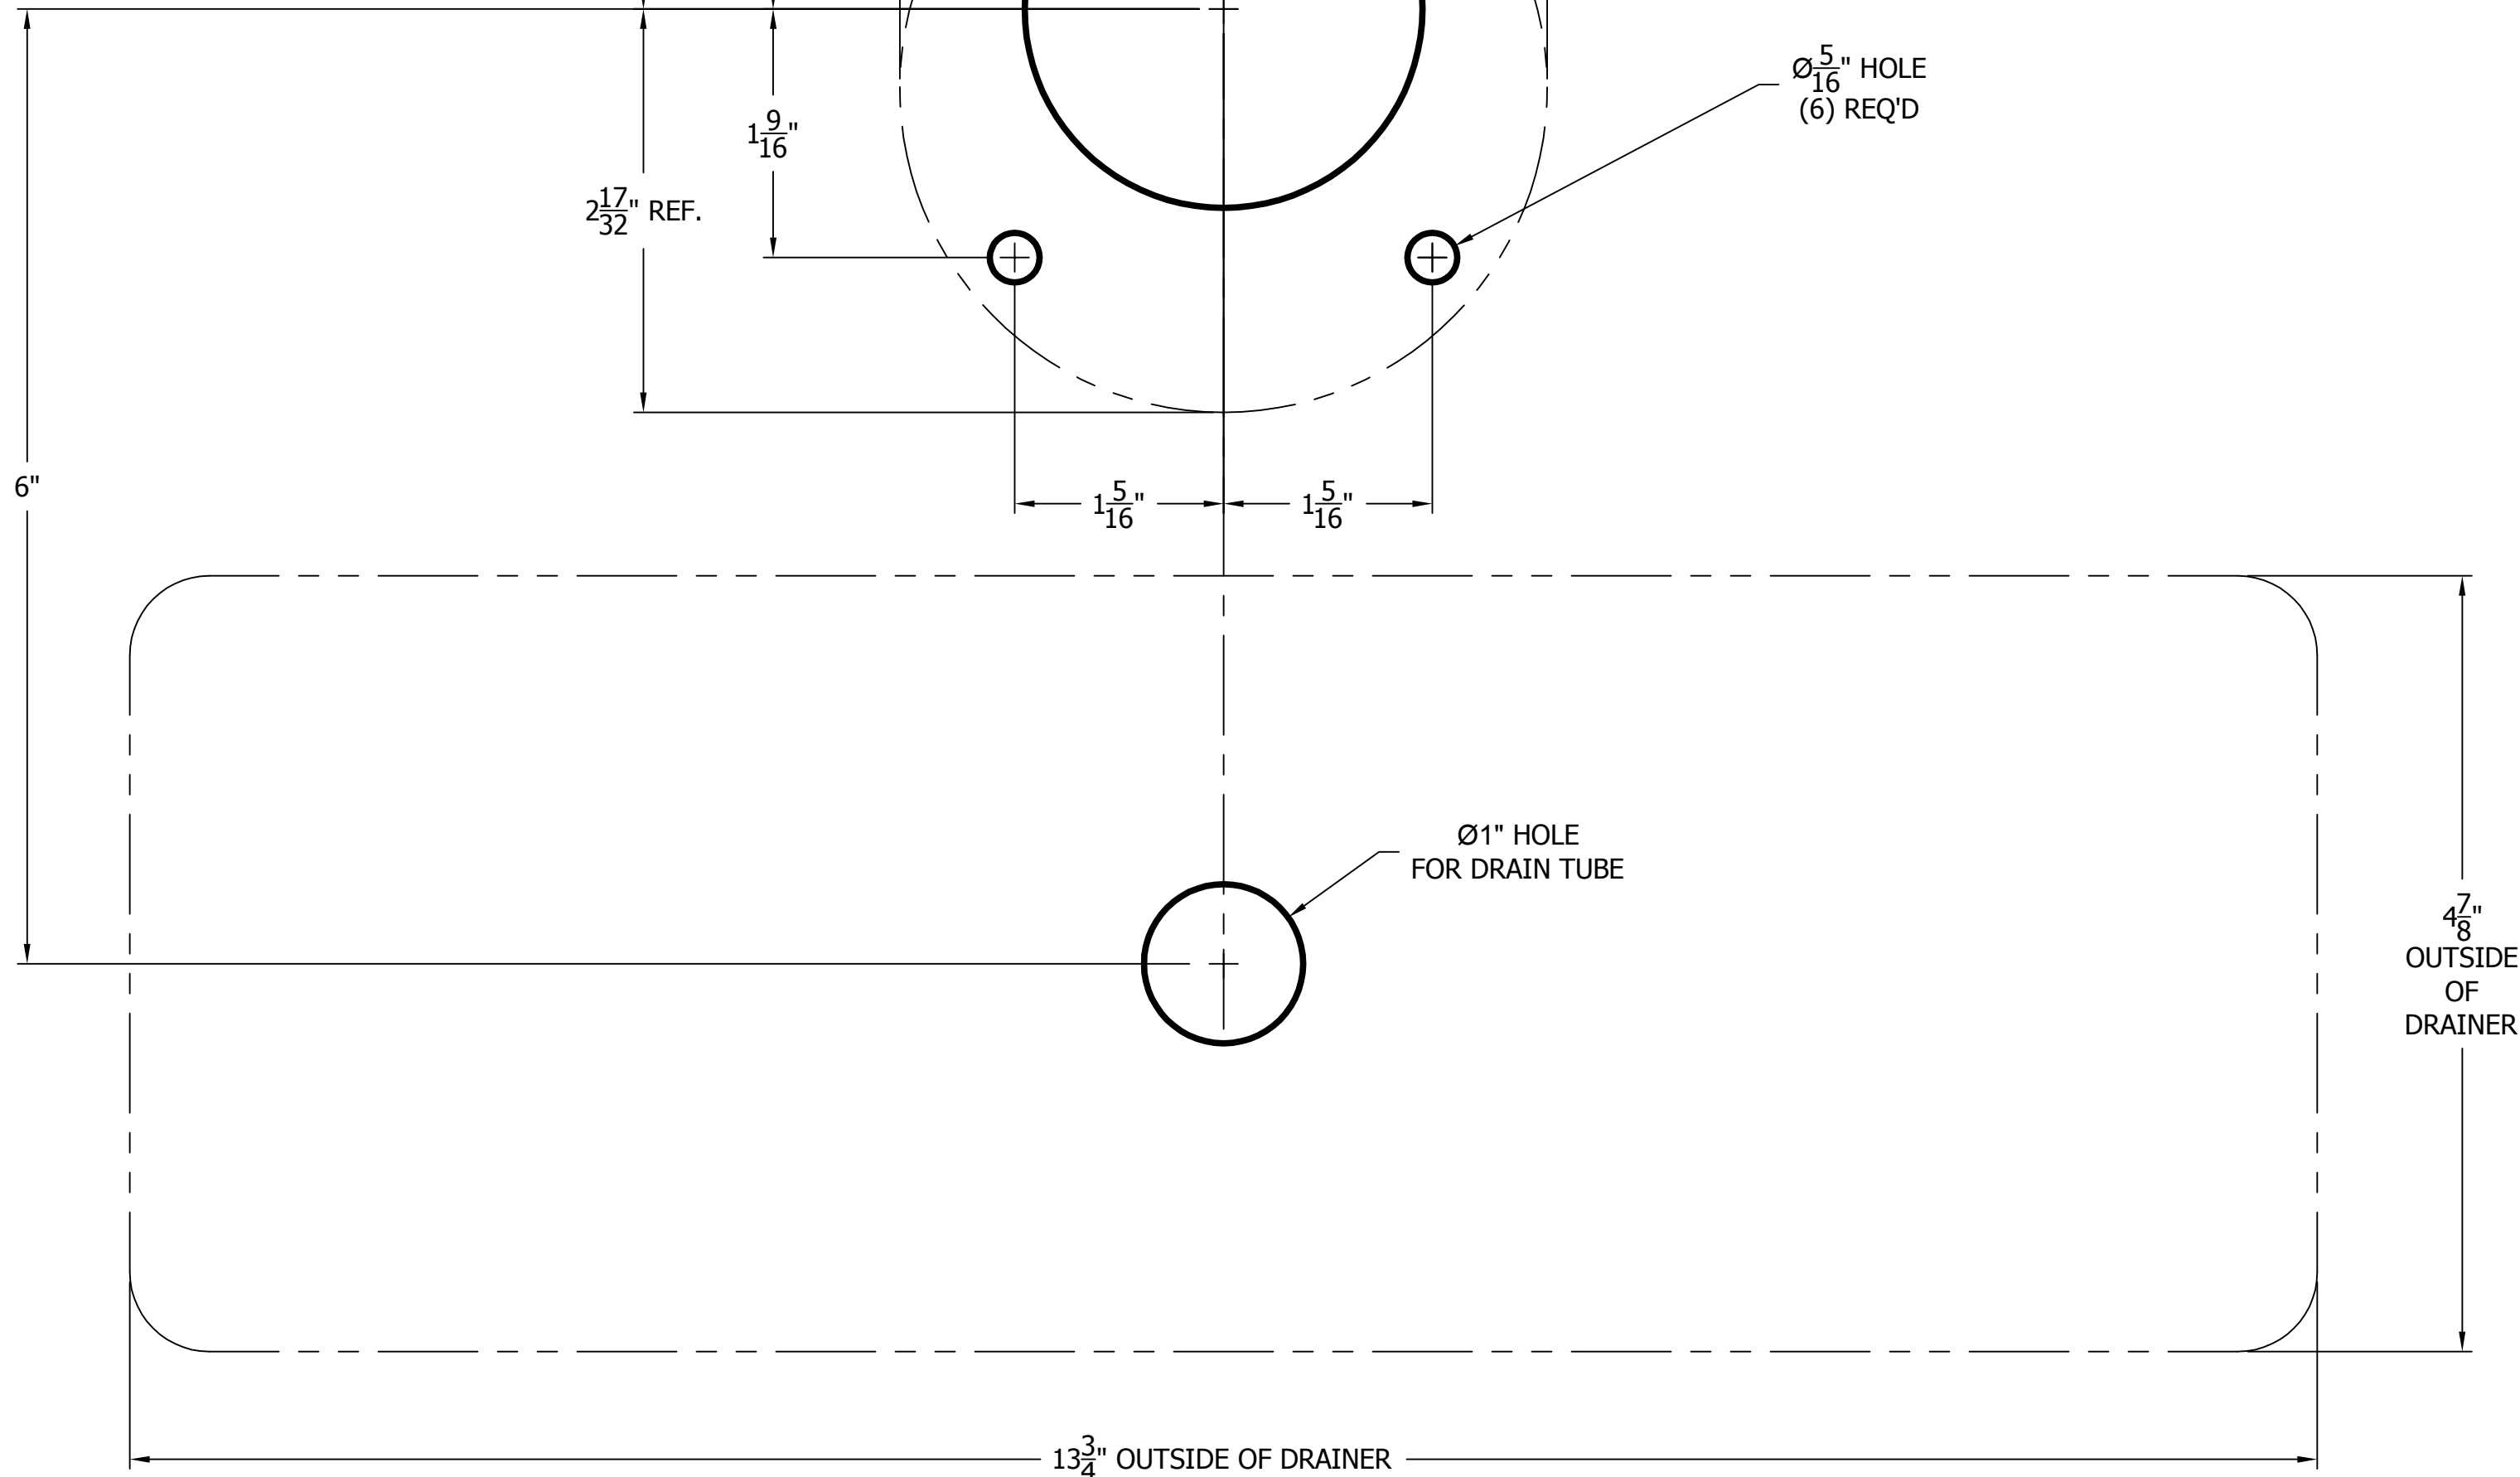

66500-4B WINGED TEE TOWER & 5020 TOP MOUNTED DRAINER

WITH 408X FAUCETS MOUNTING TEMPLATE

ATTENTION INSTALLERS
 VERIFY SCALE OF PRINT
 BY CHECKING THESE DIMENSIONS
 PRIOR TO INSTALLATION OF BEER HEAD
 (EACH SIDE SHOULD MEASURE
 EXACTLY 2.00 INCHES)