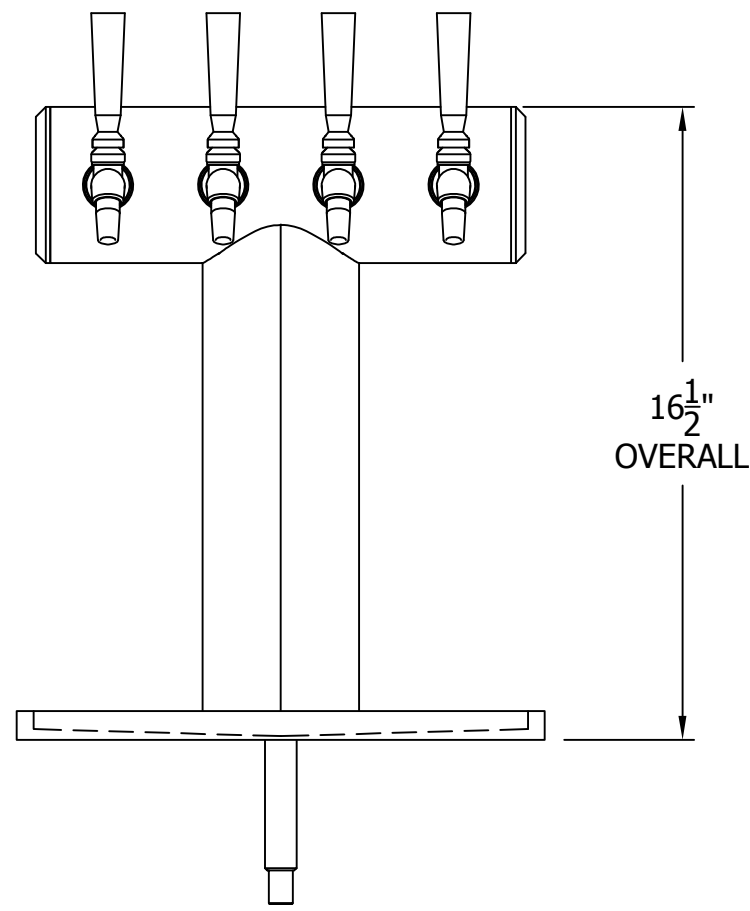

66500-4B WINGED TEE TOWER & 5020 TOP MOUNTED DRAINER

WITH 408X FAUCETS MOUNTING TEMPLATE

ATTENTION INSTALLERS
 VERIFY SCALE OF PRINT
 BY CHECKING THESE DIMENSIONS
 PRIOR TO INSTALLATION OF BEER HEAD
 (EACH SIDE SHOULD MEASURE
 EXACTLY 2.00 INCHES)