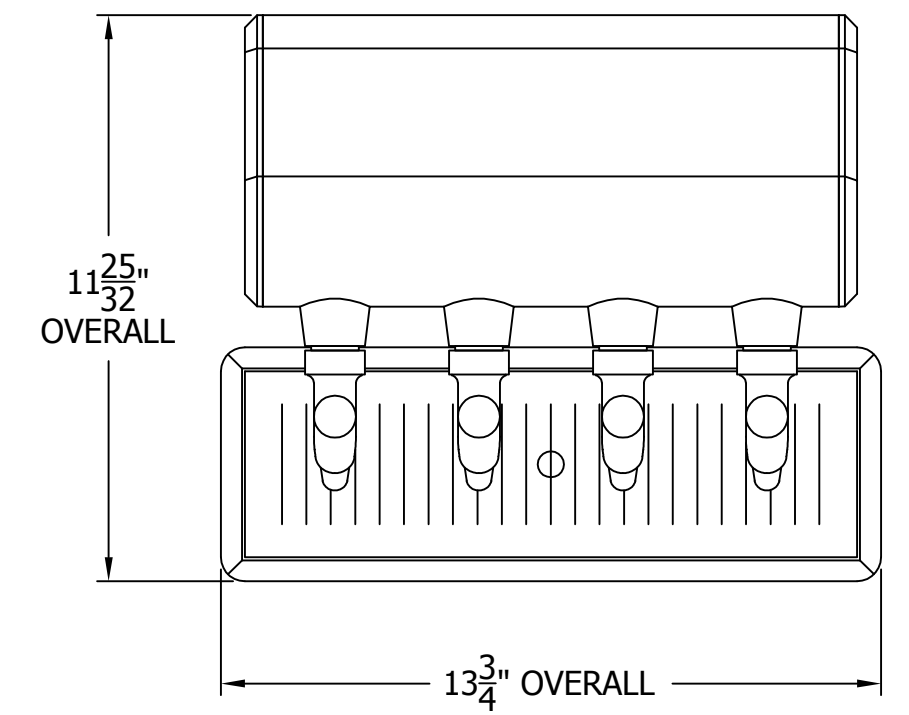

66500-4B WINGED TEE TOWER & 5020 TOP MOUNTED DRAINER

WITH 408X FAUCETS MOUNTING TEMPLATE

ATTENTION INSTALLERS
 VERIFY SCALE OF PRINT
 BY CHECKING THESE DIMENSIONS
 PRIOR TO INSTALLATION OF BEER HEAD
 (EACH SIDE SHOULD MEASURE
 EXACTLY 2.00 INCHES)