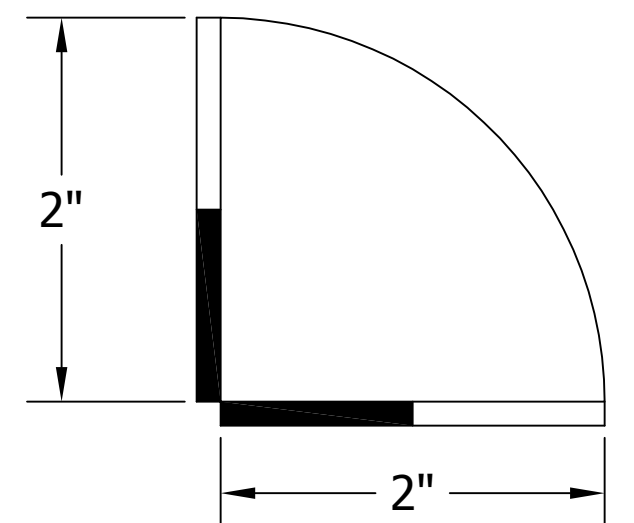

66500-4B WINGED TEE TOWER & 5020 TOP MOUNTED DRAINER

WITH 408X FAUCETS MOUNTING TEMPLATE

ATTENTION INSTALLERS
 VERIFY SCALE OF PRINT
 BY CHECKING THESE DIMENSIONS
 PRIOR TO INSTALLATION OF BEER HEAD
 (EACH SIDE SHOULD MEASURE
 EXACTLY 2.00 INCHES)