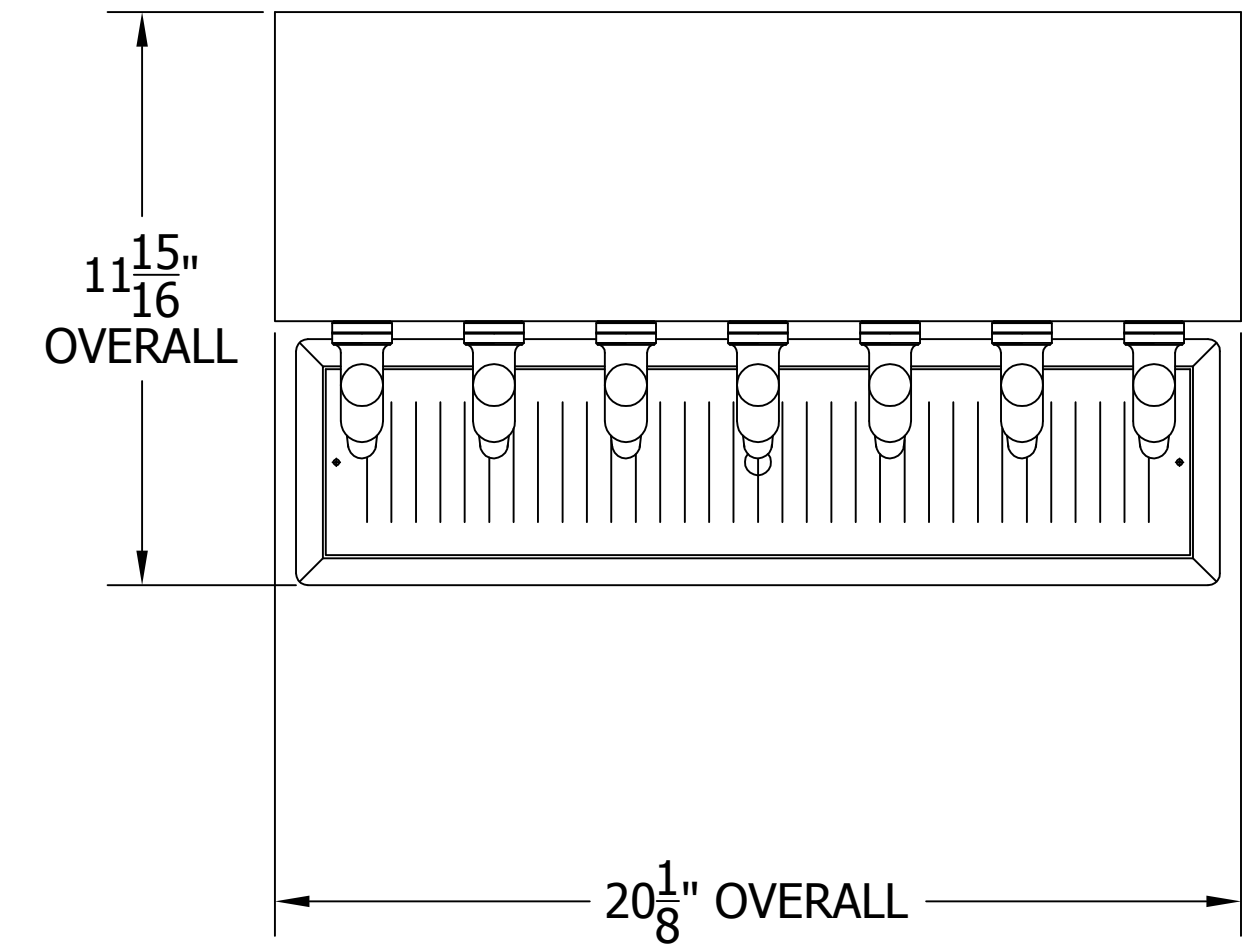

4006-7B TEE TOWER & C32357 RECESSED DRAINER WITH 525SS FAUCETS MOUNTING TEMPLATE

ATTENTION INSTALLERS
 VERIFY SCALE OF PRINT
 BY CHECKING THESE DIMENSIONS
 PRIOR TO INSTALLATION OF BEER HEAD
 (EACH SIDE SHOULD MEASURE
 EXACTLY 2.00 INCHES)