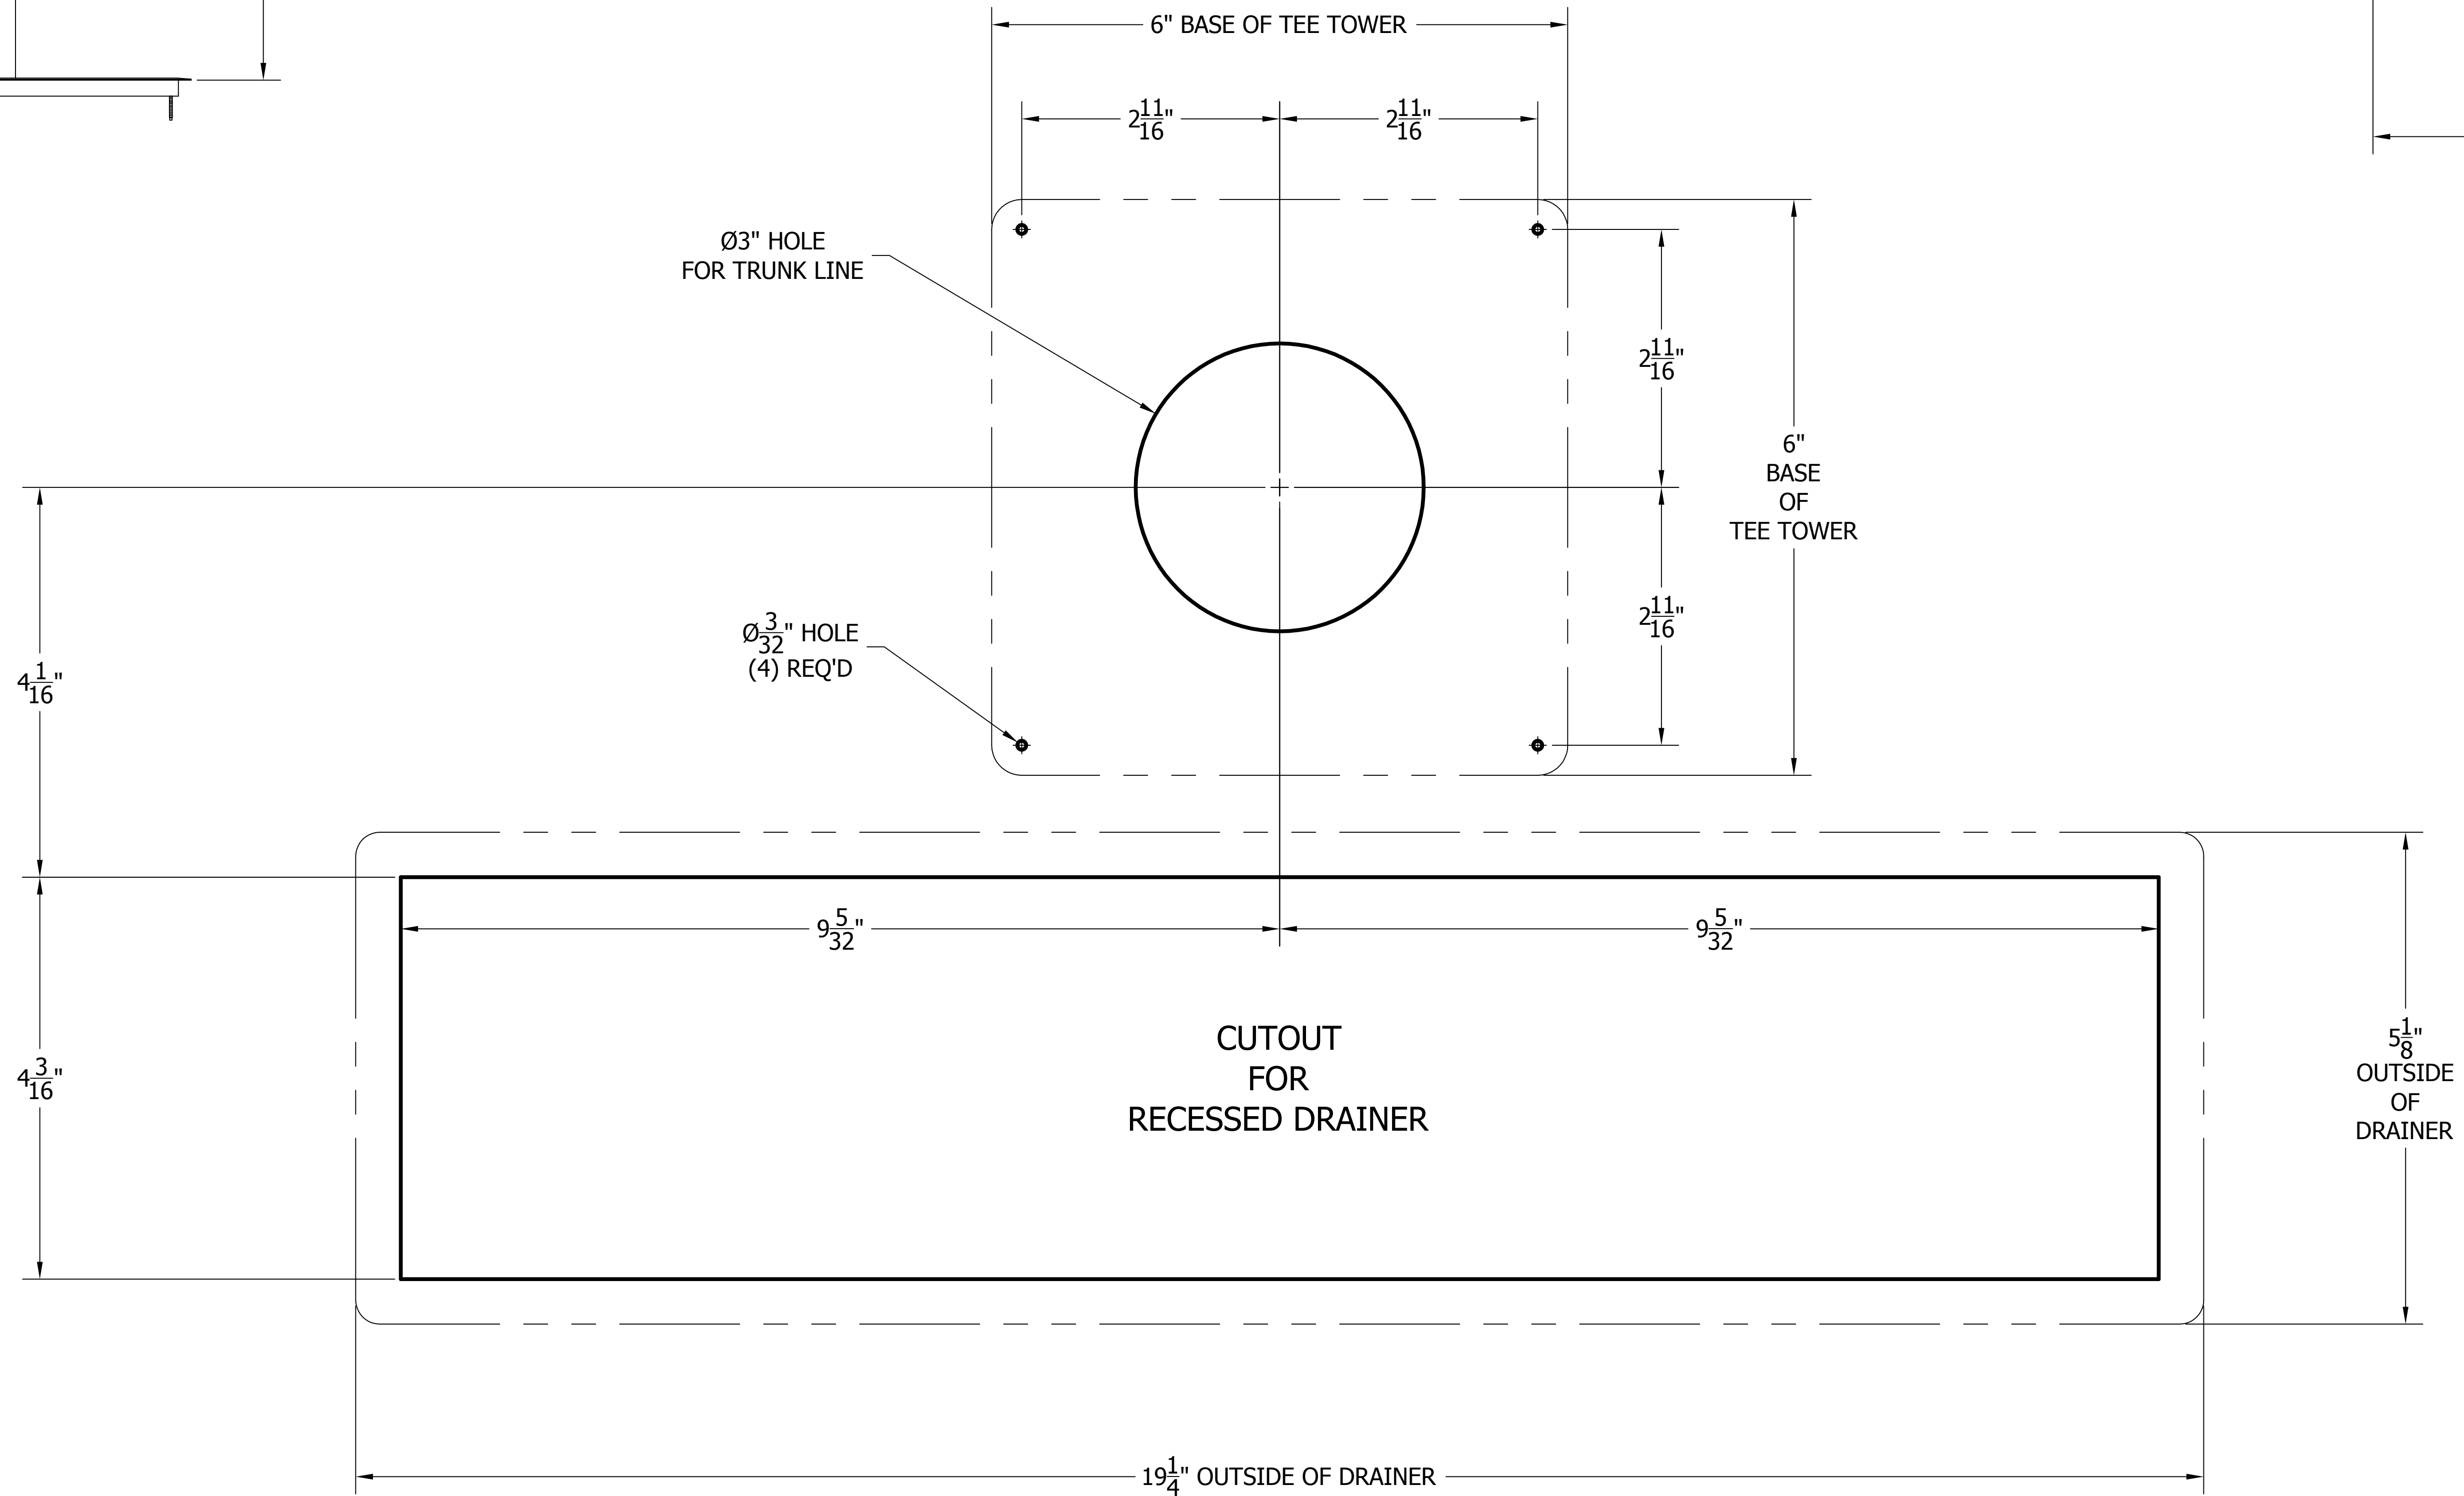

4006-7B TEE TOWER & C32357 RECESSED DRAINER WITH 525SS FAUCETS MOUNTING TEMPLATE

ATTENTION INSTALLERS
 VERIFY SCALE OF PRINT
 BY CHECKING THESE DIMENSIONS
 PRIOR TO INSTALLATION OF BEER HEAD
 (EACH SIDE SHOULD MEASURE
 EXACTLY 2.00 INCHES)