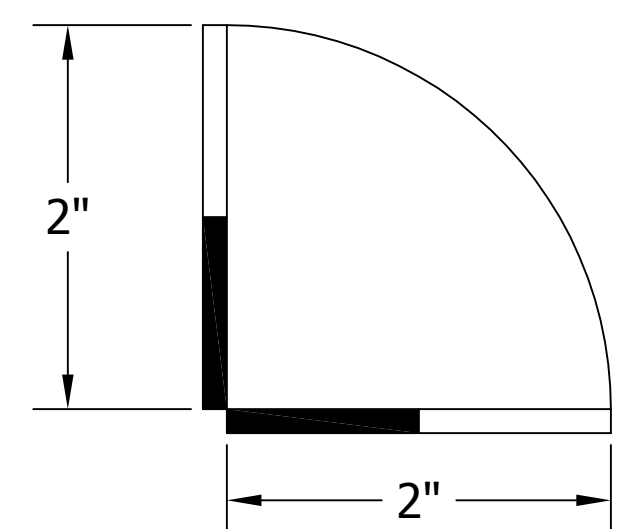

4006-7B TEE TOWER & C32357 RECESSED DRAINER WITH 525SS FAUCETS MOUNTING TEMPLATE

ATTENTION INSTALLERS
 VERIFY SCALE OF PRINT
 BY CHECKING THESE DIMENSIONS
 PRIOR TO INSTALLATION OF BEER HEAD
 (EACH SIDE SHOULD MEASURE
 EXACTLY 2.00 INCHES)