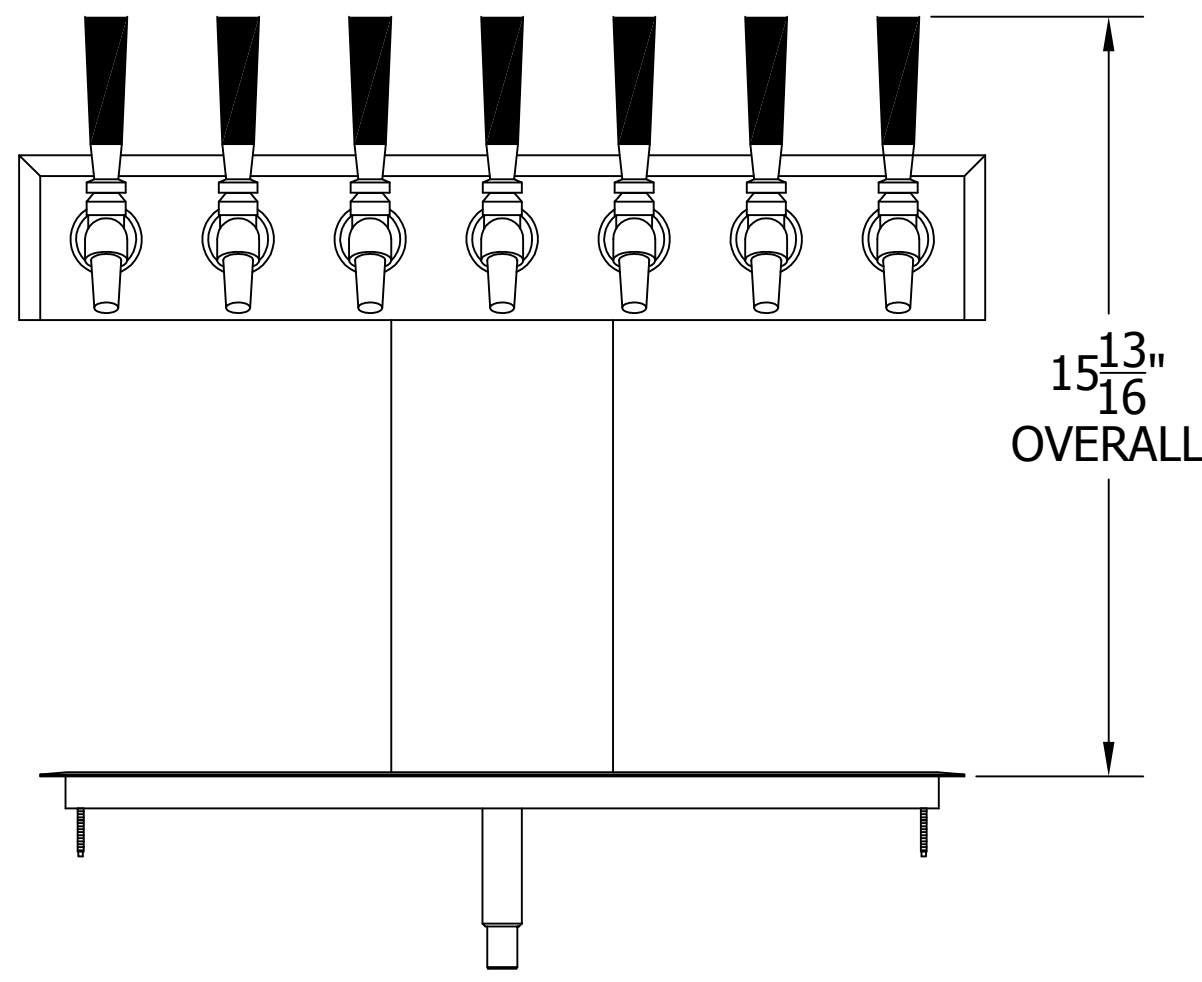

4006-7B TEE TOWER & C32357 RECESSED DRAINER WITH 525SS FAUCETS MOUNTING TEMPLATE

ATTENTION INSTALLERS
 VERIFY SCALE OF PRINT
 BY CHECKING THESE DIMENSIONS
 PRIOR TO INSTALLATION OF BEER HEAD
 (EACH SIDE SHOULD MEASURE
 EXACTLY 2.00 INCHES)