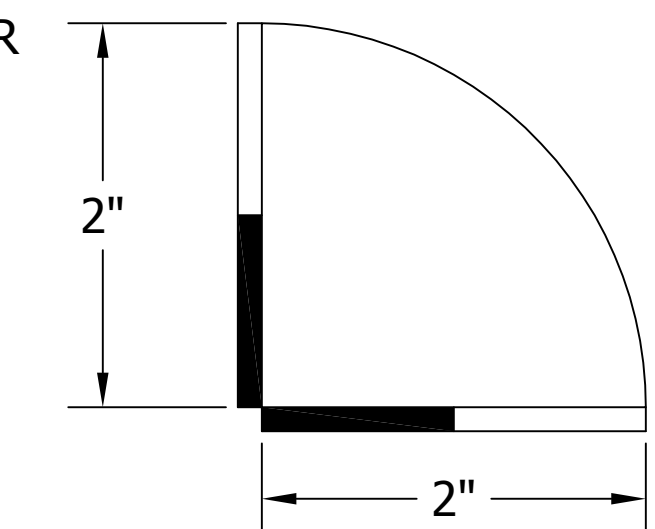

4006S8B TEE TOWER & 5028 TOP MOUNTED DRAINER WITH 525SS FAUCETS MOUNTING TEMPLATE

ATTENTION INSTALLERS
 VERIFY SCALE OF PRINT
 BY CHECKING THESE DIMENSIONS
 PRIOR TO INSTALLATION OF BEER HEAD
 (EACH SIDE SHOULD MEASURE
 EXACTLY 2.00 INCHES)