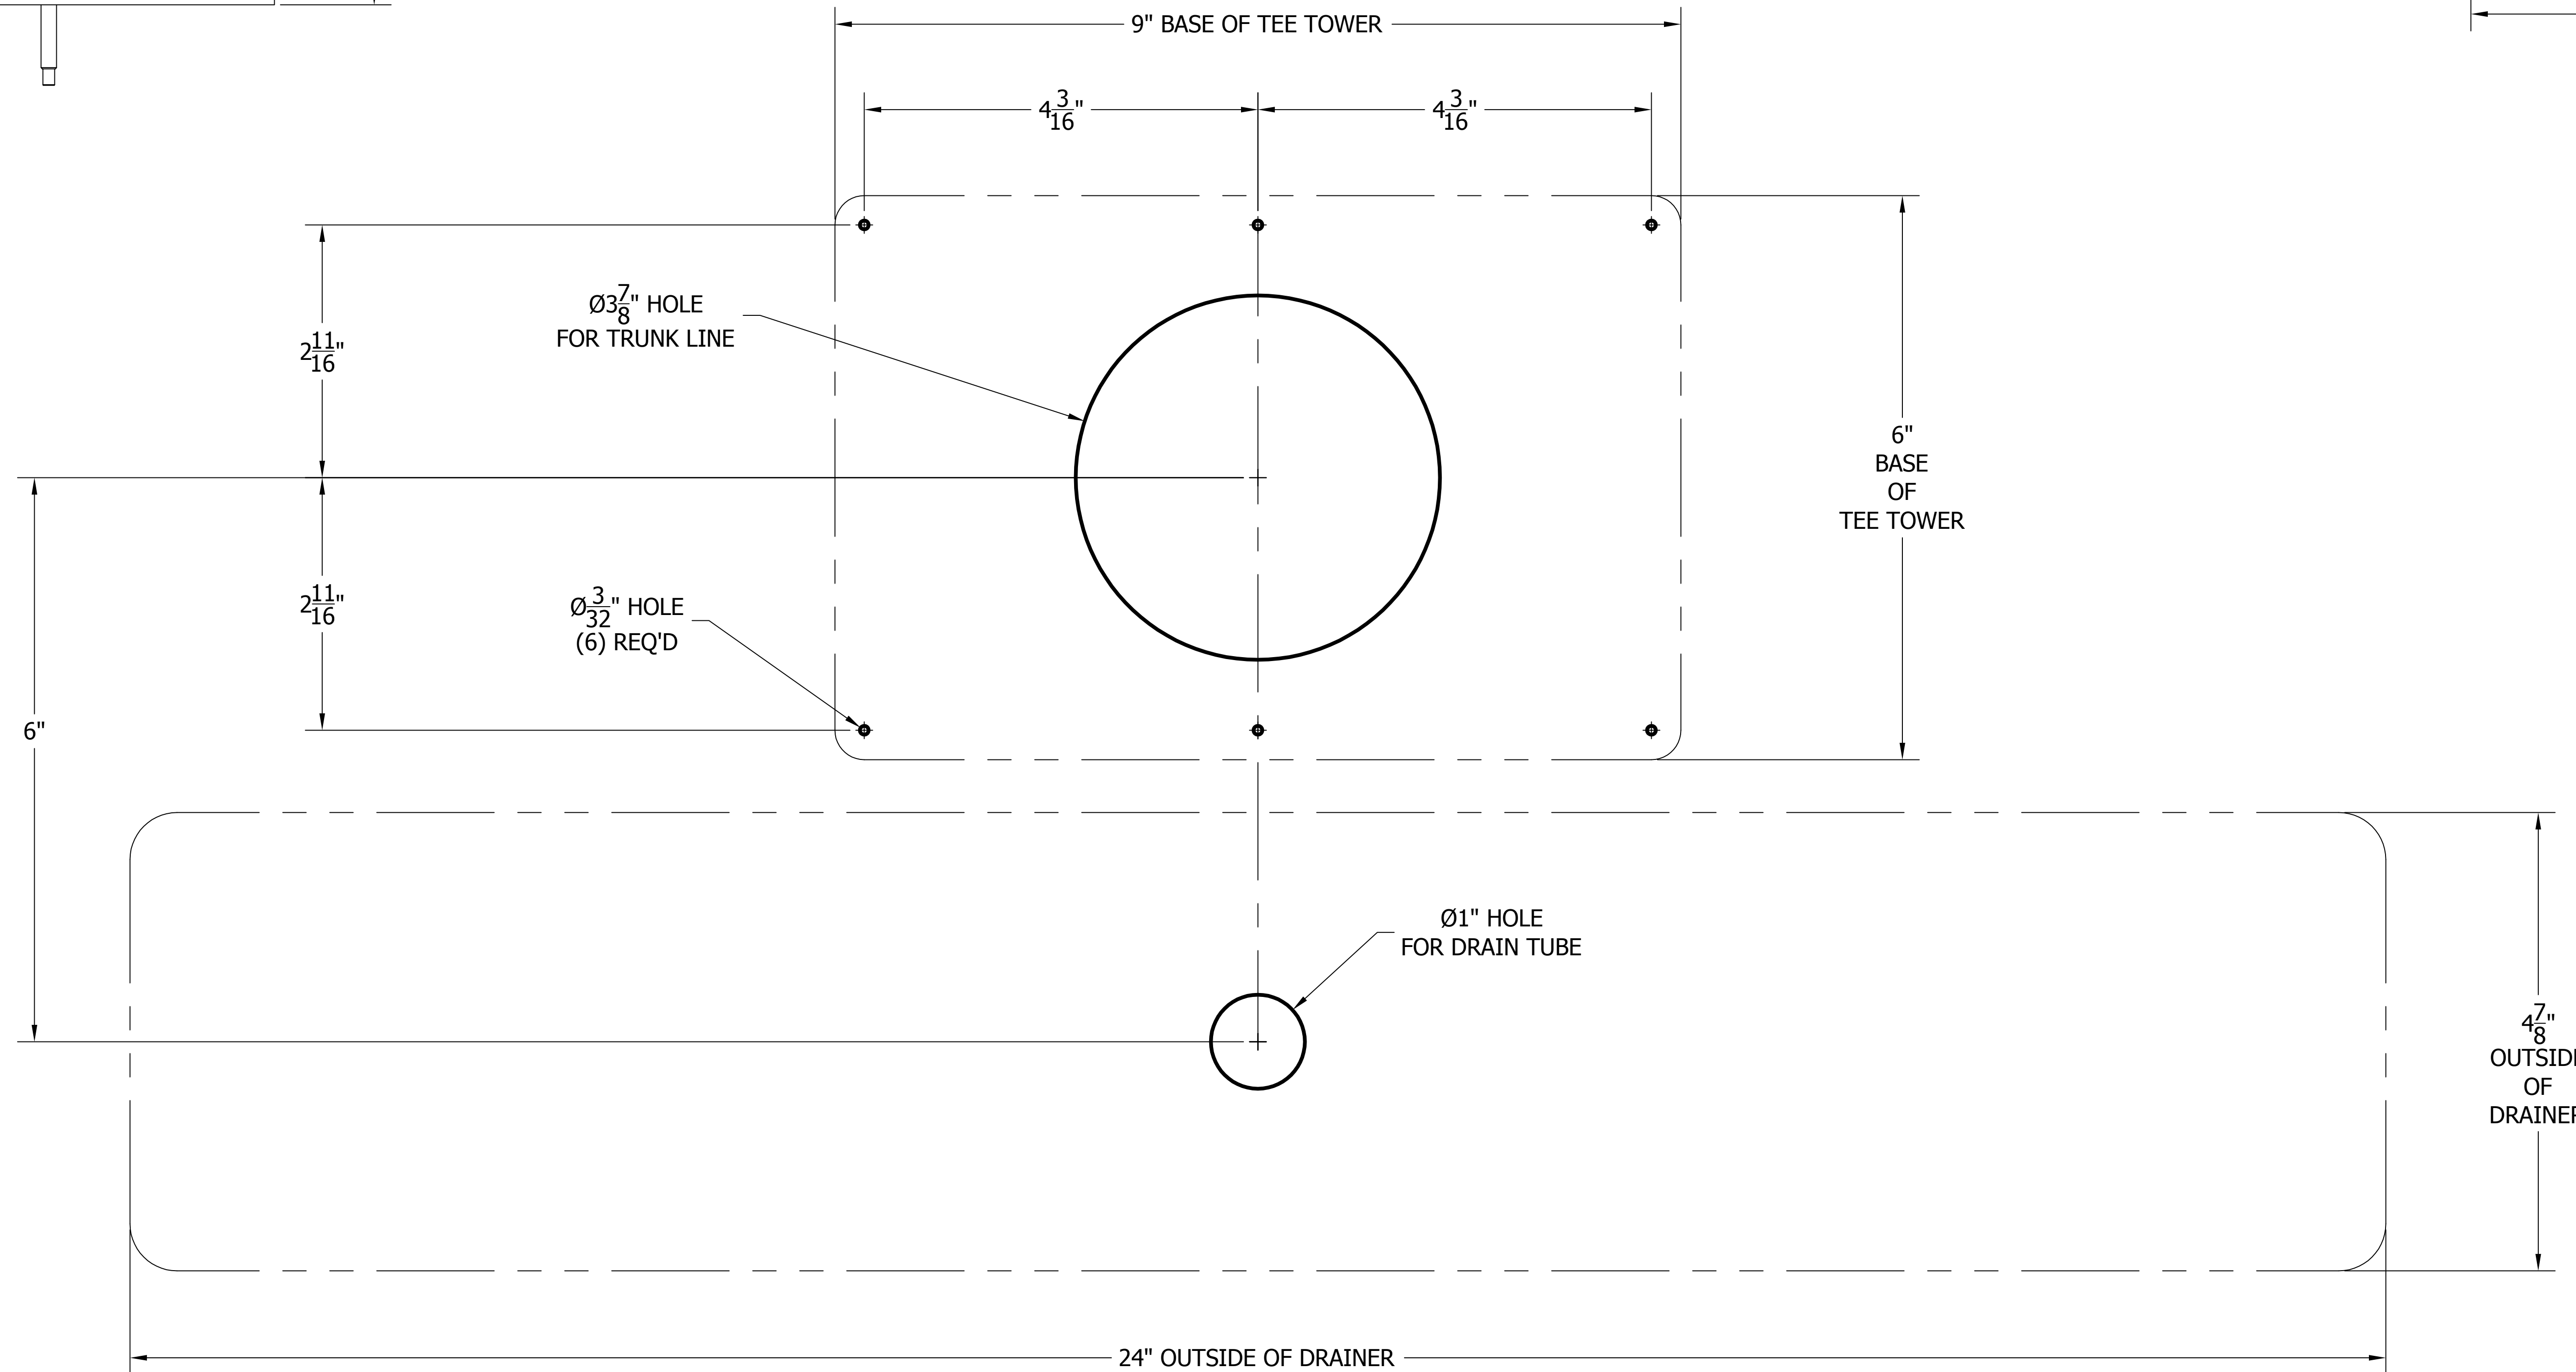

4006S8B TEE TOWER & 5028 TOP MOUNTED DRAINER WITH 525SS FAUCETS MOUNTING TEMPLATE

ATTENTION INSTALLERS
 VERIFY SCALE OF PRINT
 BY CHECKING THESE DIMENSIONS
 PRIOR TO INSTALLATION OF BEER HEAD
 (EACH SIDE SHOULD MEASURE
 EXACTLY 2.00 INCHES)