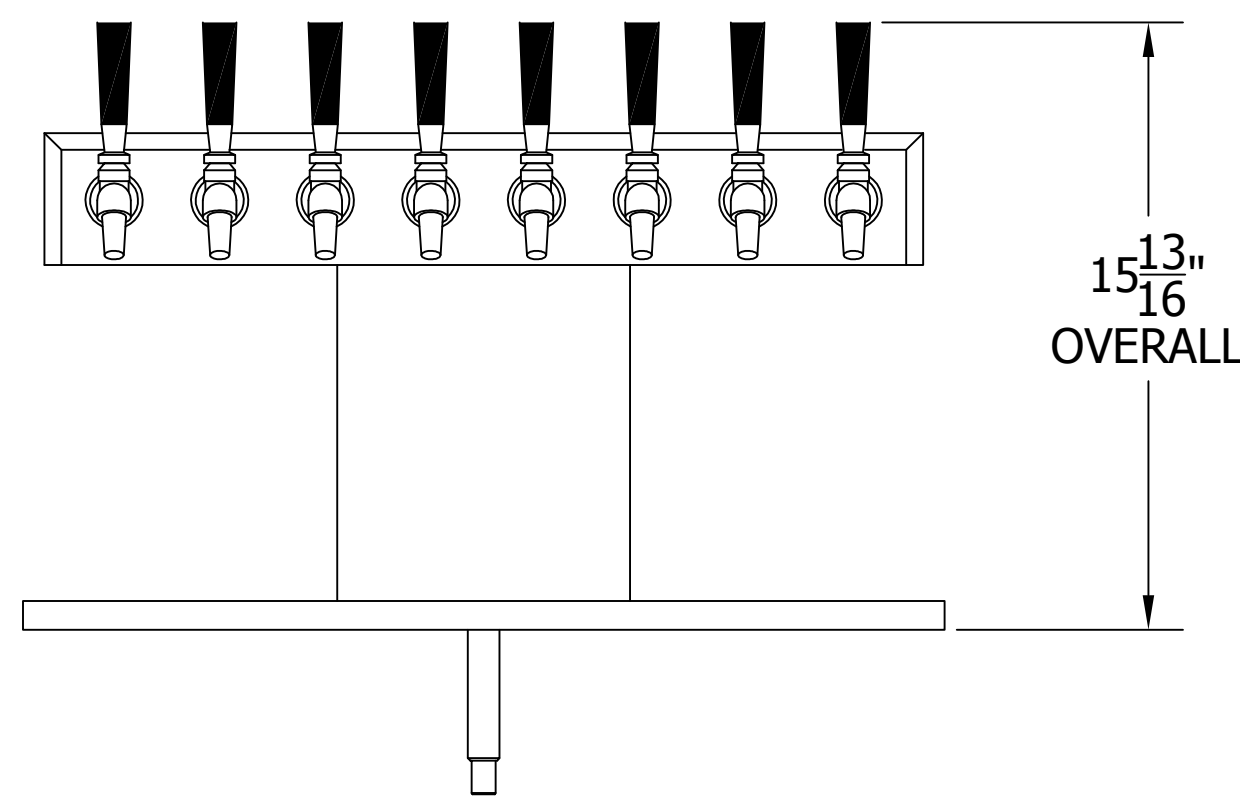

4006S8B TEE TOWER & 5028 TOP MOUNTED DRAINER WITH 525SS FAUCETS MOUNTING TEMPLATE

ATTENTION INSTALLERS
 VERIFY SCALE OF PRINT
 BY CHECKING THESE DIMENSIONS
 PRIOR TO INSTALLATION OF BEER HEAD
 (EACH SIDE SHOULD MEASURE
 EXACTLY 2.00 INCHES)