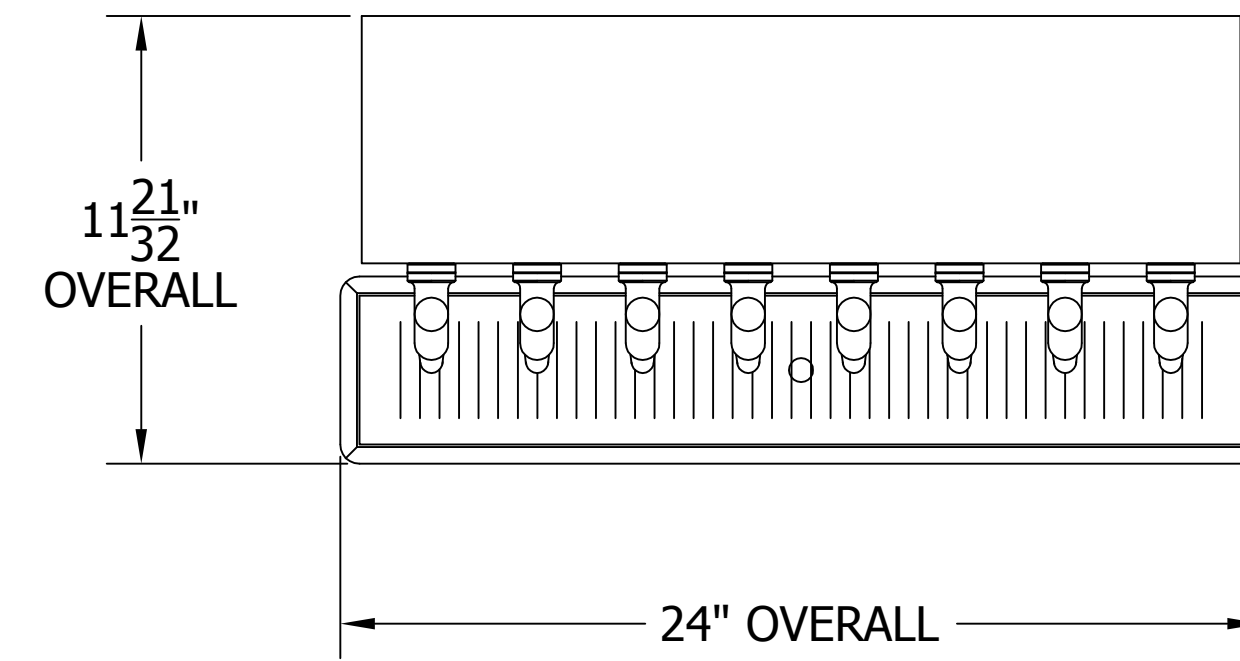

4006S8B TEE TOWER & 5028 TOP MOUNTED DRAINER WITH 525SS FAUCETS MOUNTING TEMPLATE

ATTENTION INSTALLERS
 VERIFY SCALE OF PRINT
 BY CHECKING THESE DIMENSIONS
 PRIOR TO INSTALLATION OF BEER HEAD
 (EACH SIDE SHOULD MEASURE
 EXACTLY 2.00 INCHES)