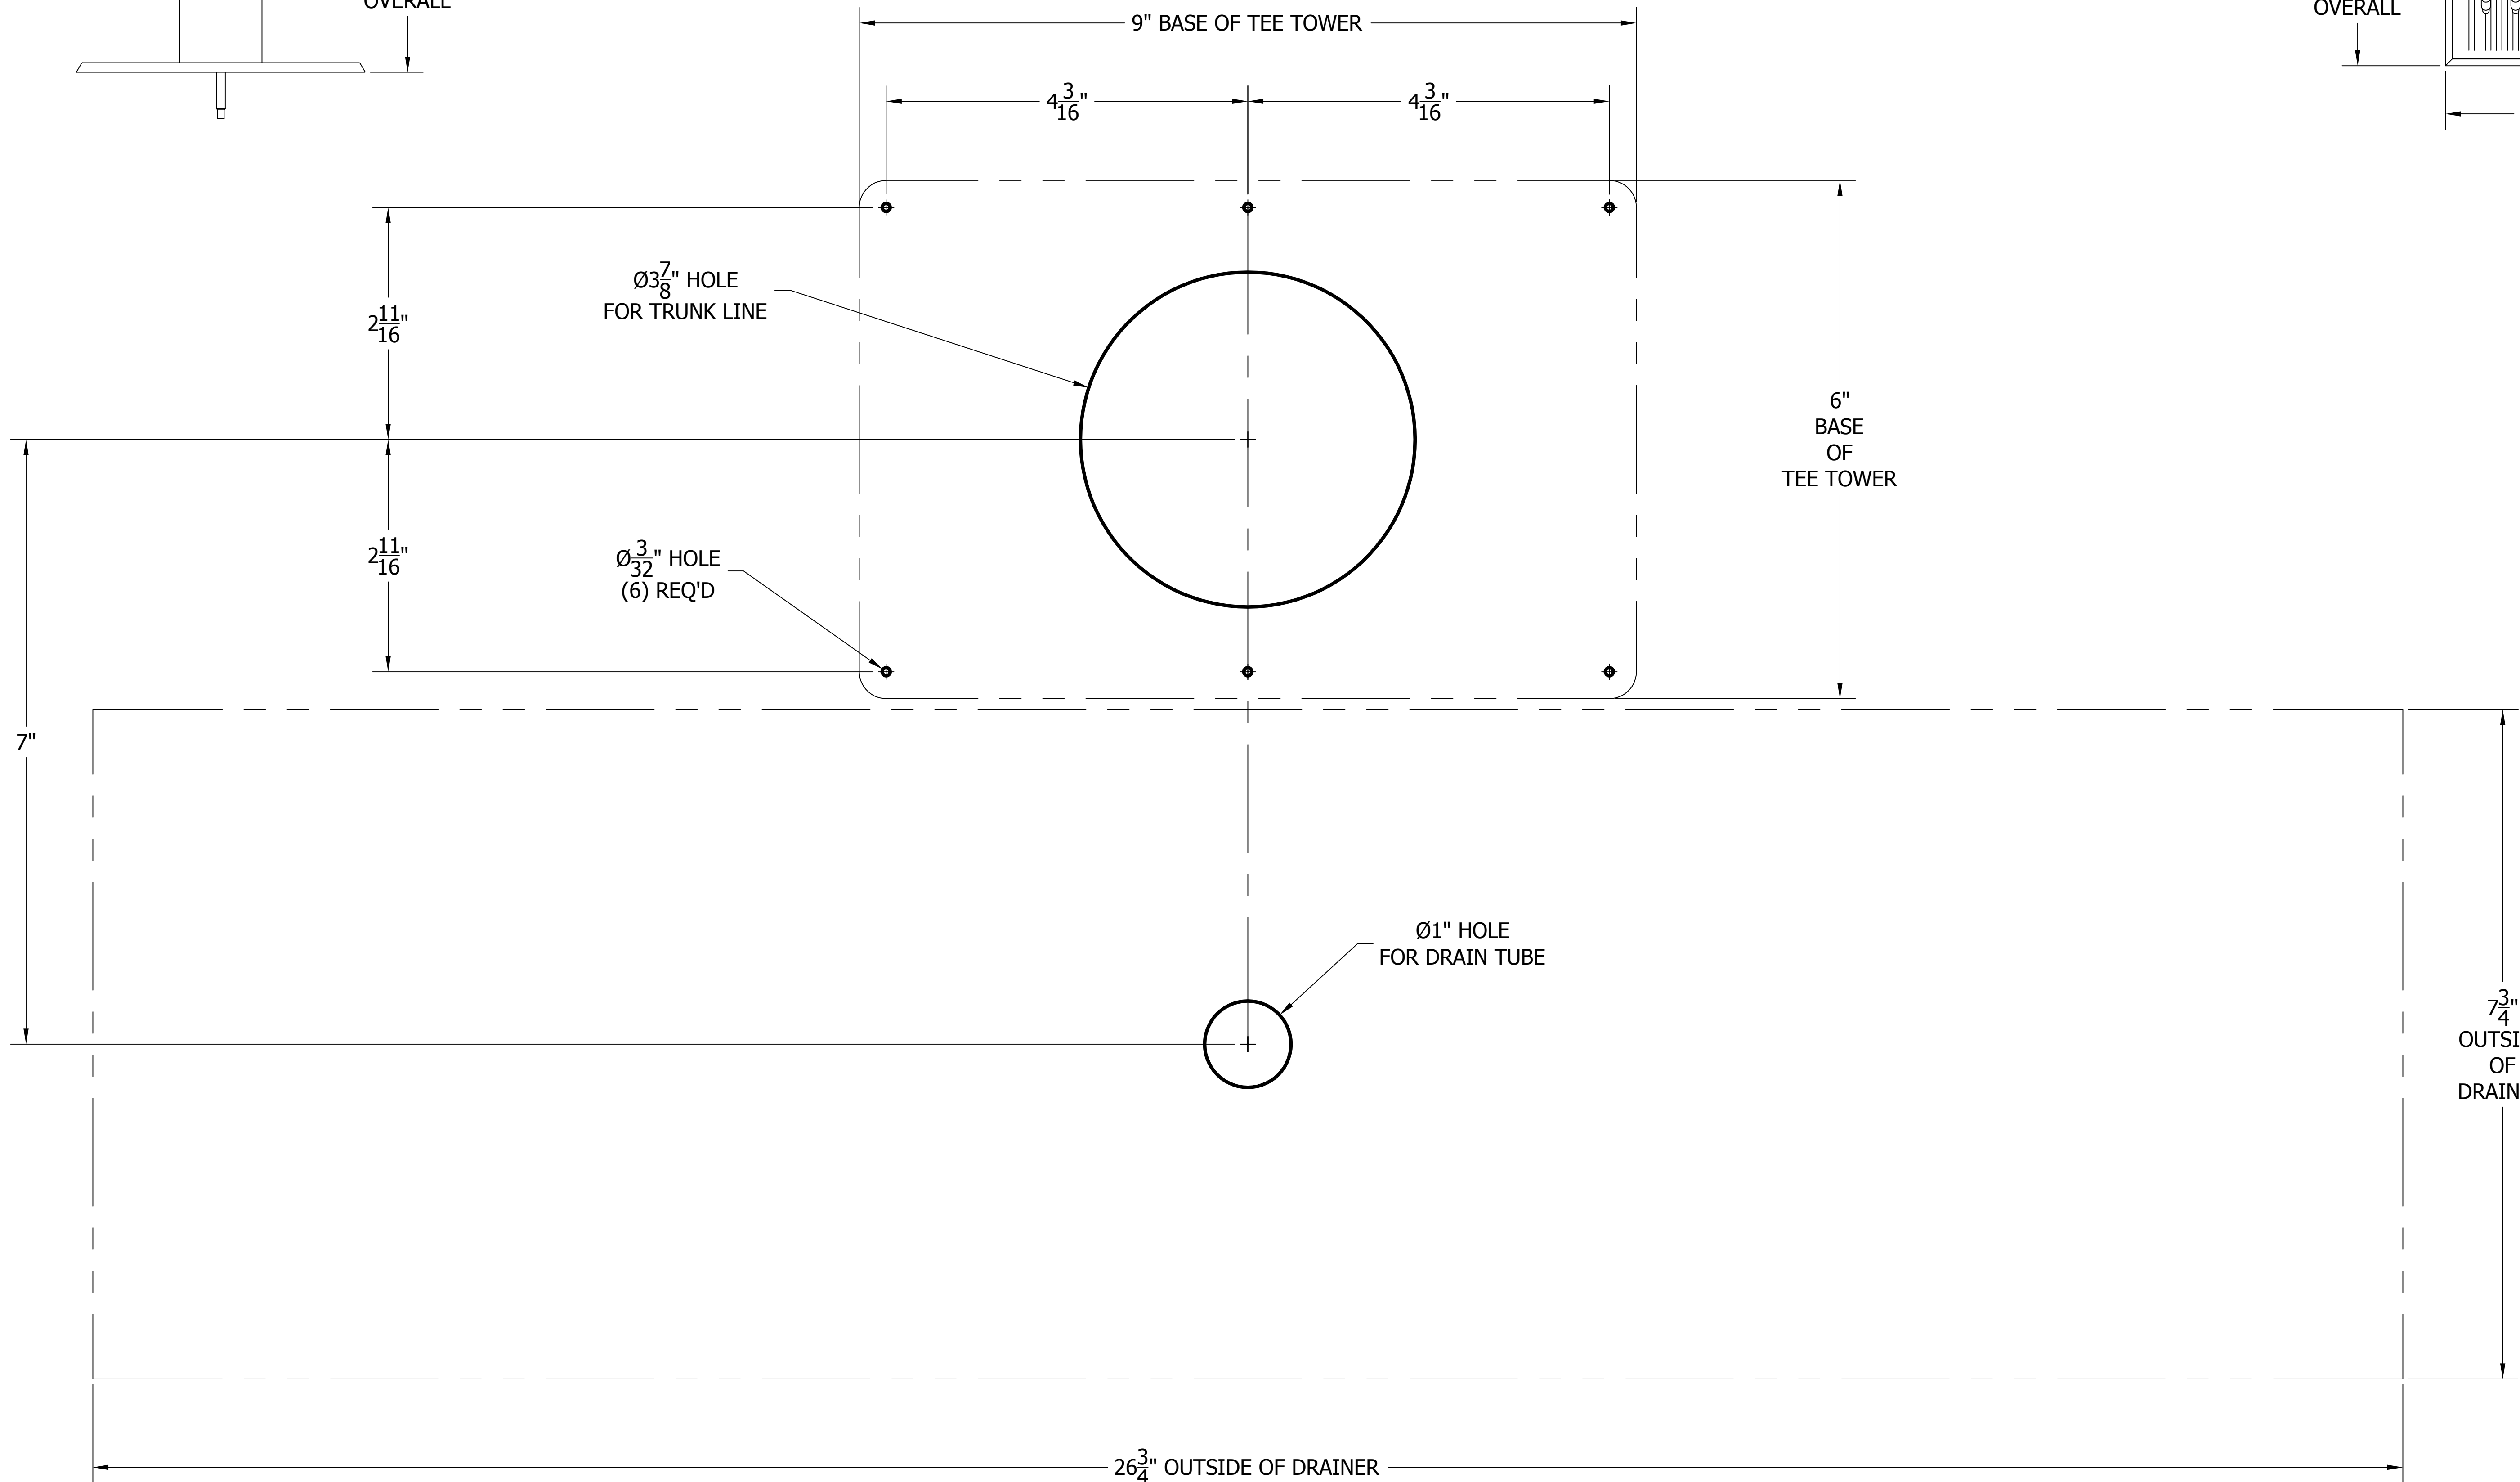

4006S8B TEE TOWER & C18650A TOP MOUNTED DRAINER WITH 408 FAUCETS OR 525SS FAUCETS MOUNTING TEMPLATE

ATTENTION INSTALLERS
VERIFY SCALE OF PRINT
BY CHECKING THESE DIMENSIONS
PRIOR TO INSTALLATION OF BEER HEAD
(EACH SIDE SHOULD MEASURE
EXACTLY 2.00 INCHES)