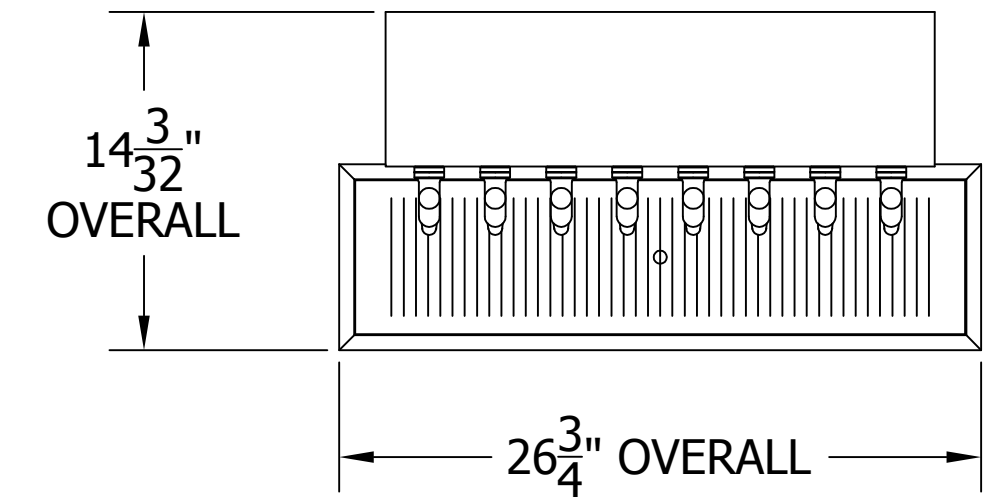

4006S8B TEE TOWER & C18650A TOP MOUNTED DRAINER WITH 408 FAUCETS OR 525SS FAUCETS MOUNTING TEMPLATE

ATTENTION INSTALLERS
VERIFY SCALE OF PRINT
BY CHECKING THESE DIMENSIONS
PRIOR TO INSTALLATION OF BEER HEAD
(EACH SIDE SHOULD MEASURE
EXACTLY 2.00 INCHES)