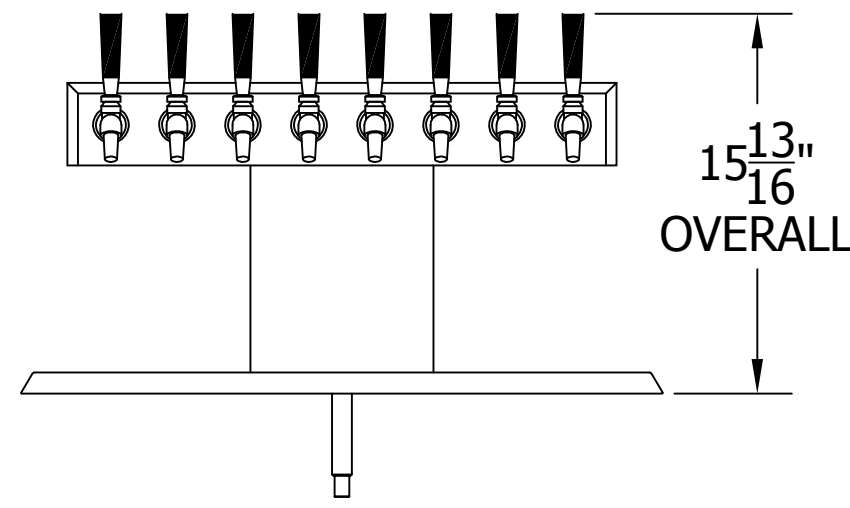

4006S8B TEE TOWER & C18650A TOP MOUNTED DRAINER WITH 408 FAUCETS OR 525SS FAUCETS MOUNTING TEMPLATE

ATTENTION INSTALLERS
VERIFY SCALE OF PRINT
BY CHECKING THESE DIMENSIONS
PRIOR TO INSTALLATION OF BEER HEAD
(EACH SIDE SHOULD MEASURE
EXACTLY 2.00 INCHES)