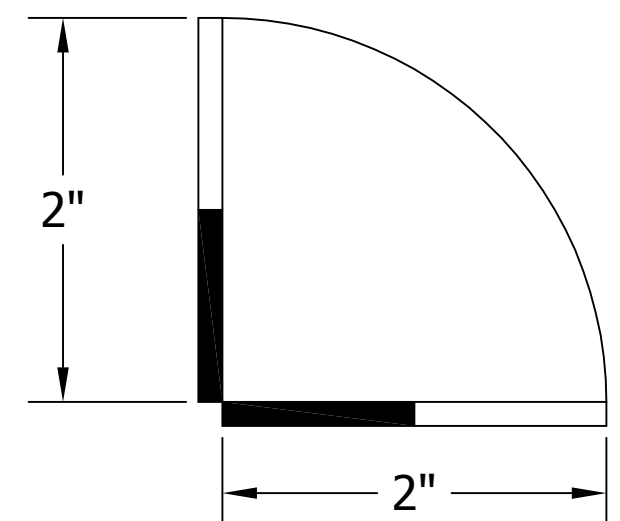

4006S8B TEE TOWER & C18650A TOP MOUNTED DRAINER WITH 408 FAUCETS OR 525SS FAUCETS MOUNTING TEMPLATE

ATTENTION INSTALLERS
VERIFY SCALE OF PRINT
BY CHECKING THESE DIMENSIONS
PRIOR TO INSTALLATION OF BEER HEAD
(EACH SIDE SHOULD MEASURE
EXACTLY 2.00 INCHES)