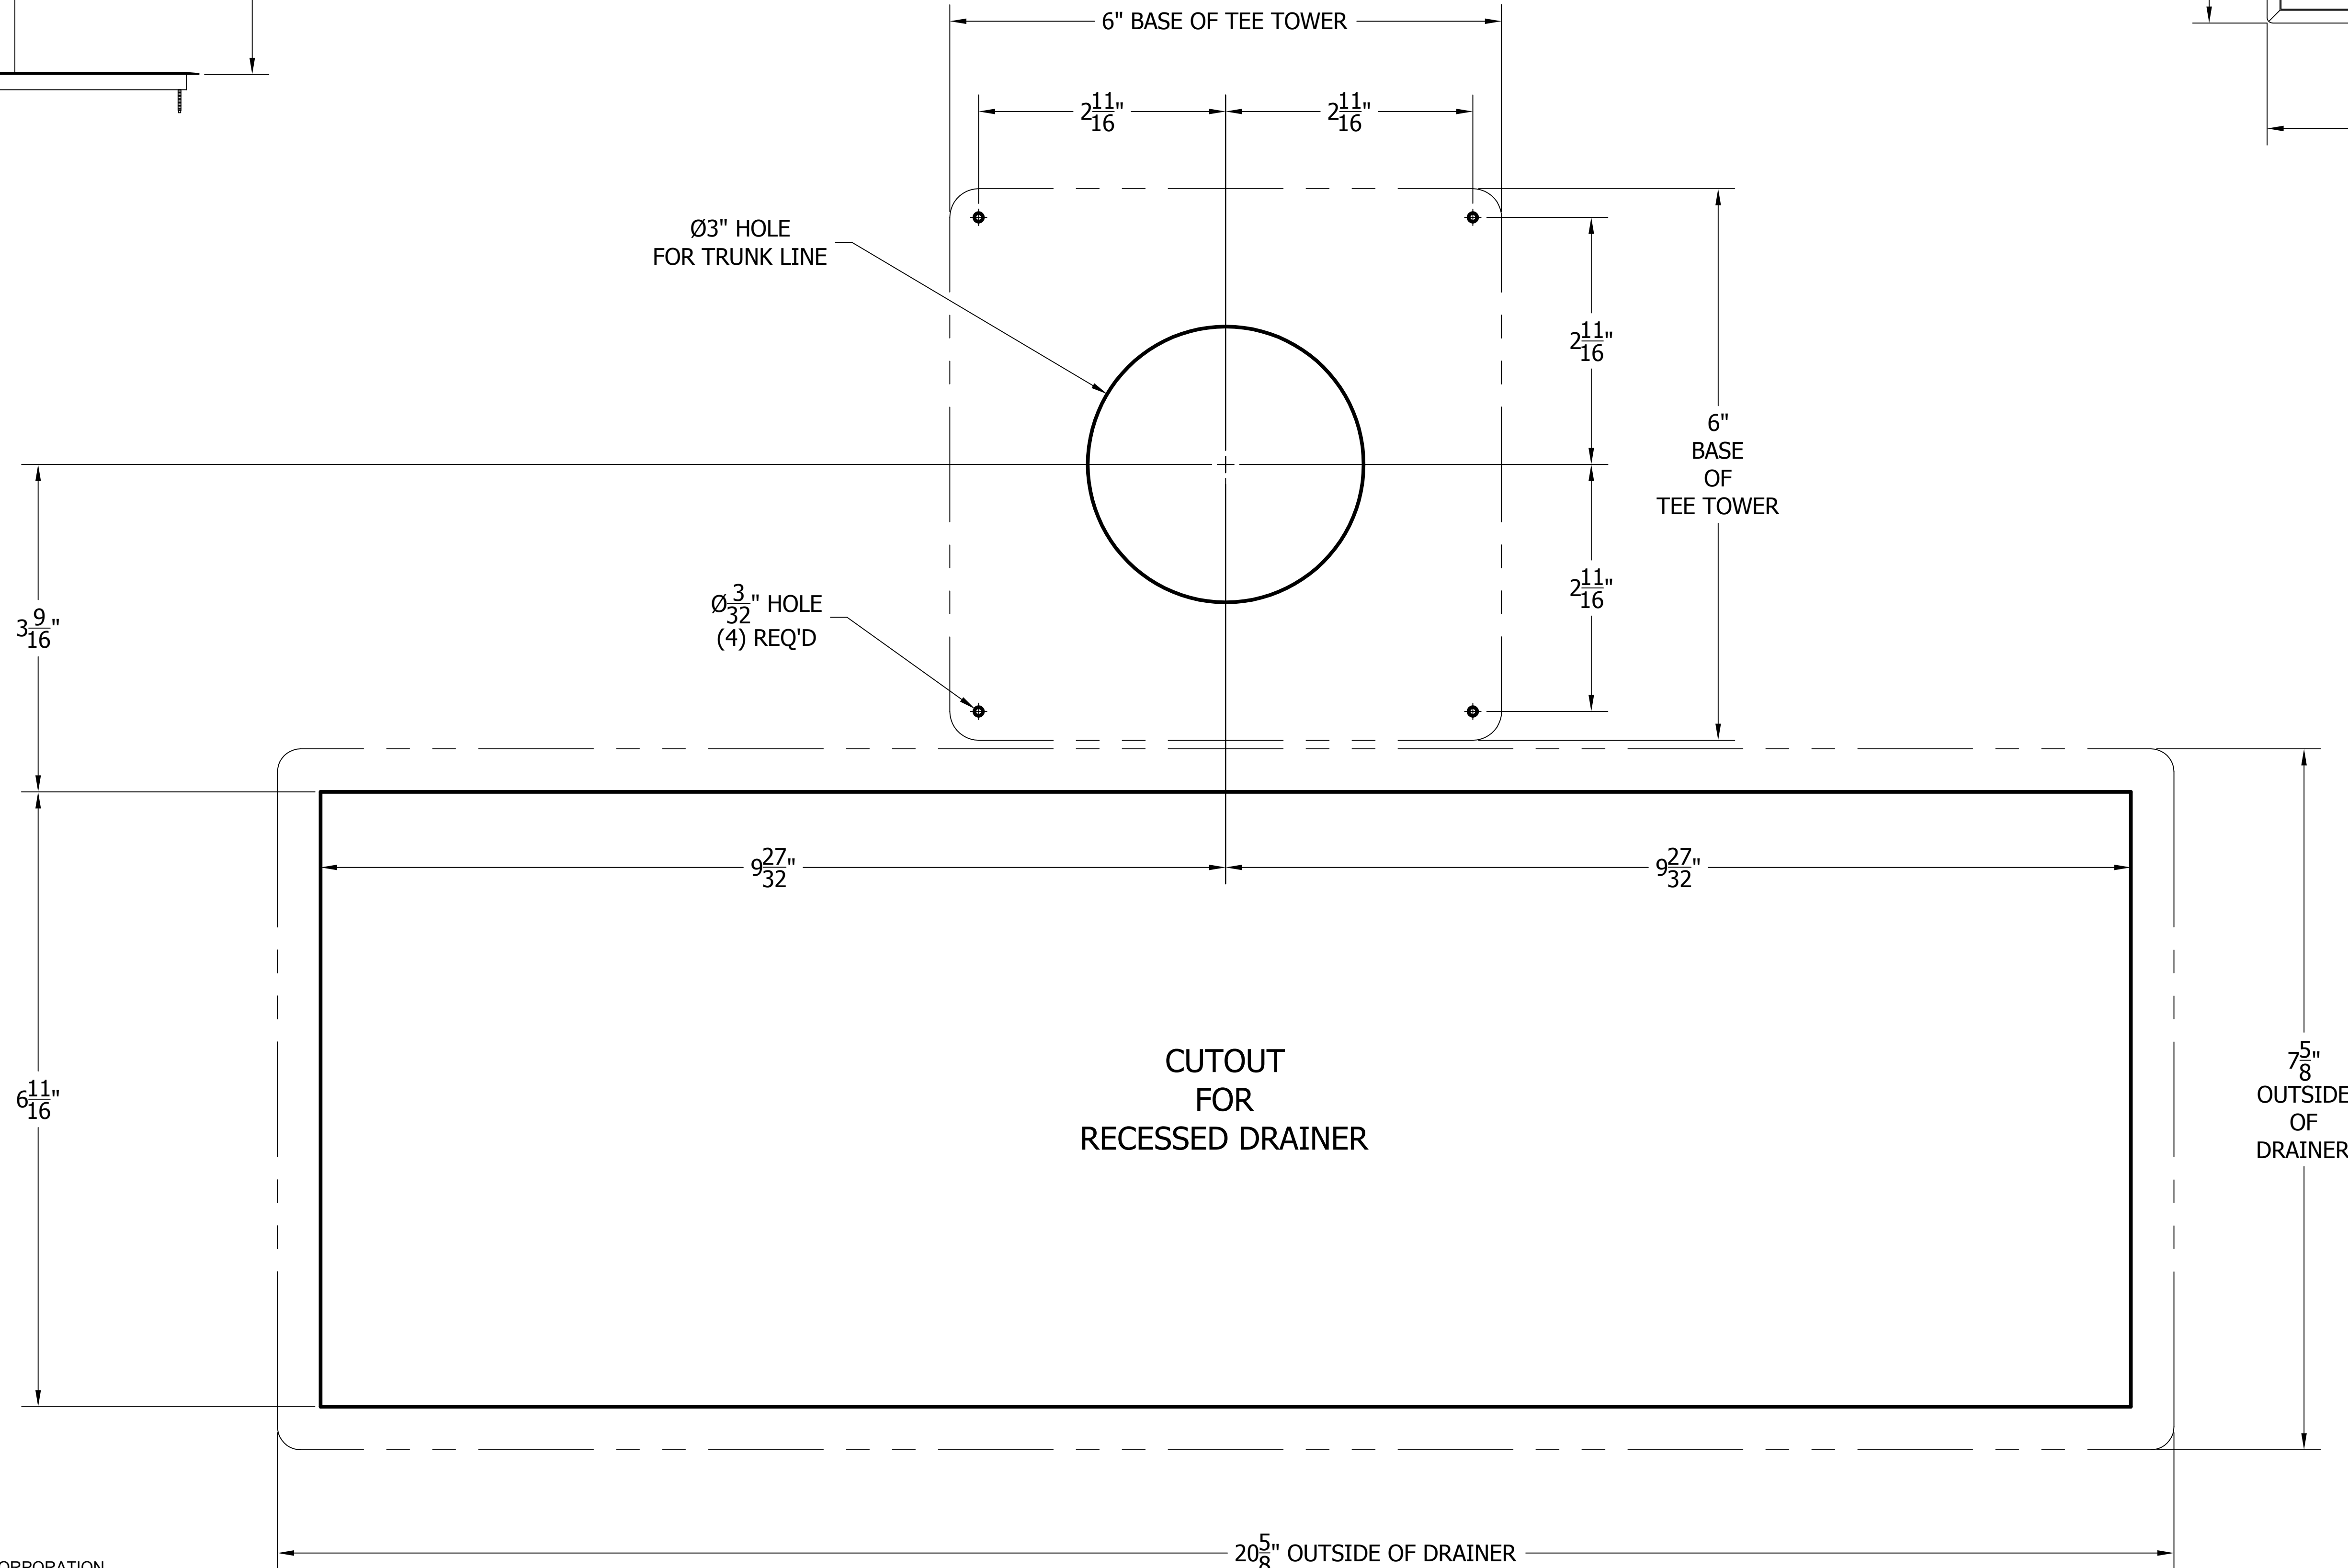

4006-7B TEE TOWER & C32257 RECESSED DRAINER WITH 408 FAUCETS OR 525SS FAUCETS MOUNTING TEMPLATE

ATTENTION INSTALLERS
 VERIFY SCALE OF PRINT
 BY CHECKING THESE DIMENSIONS
 PRIOR TO INSTALLATION OF BEER HEAD
 (EACH SIDE SHOULD MEASURE
 EXACTLY 2.00 INCHES)