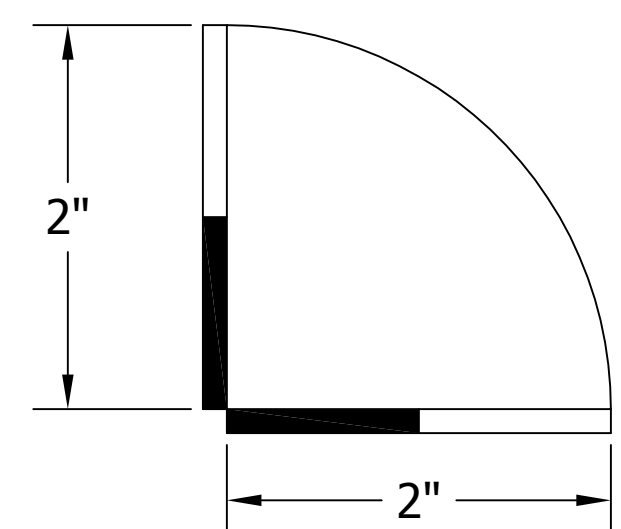

4006-7B TEE TOWER & C32257 RECESSED DRAINER WITH 408 FAUCETS OR 525SS FAUCETS MOUNTING TEMPLATE

ATTENTION INSTALLERS
 VERIFY SCALE OF PRINT
 BY CHECKING THESE DIMENSIONS
 PRIOR TO INSTALLATION OF BEER HEAD
 (EACH SIDE SHOULD MEASURE
 EXACTLY 2.00 INCHES)