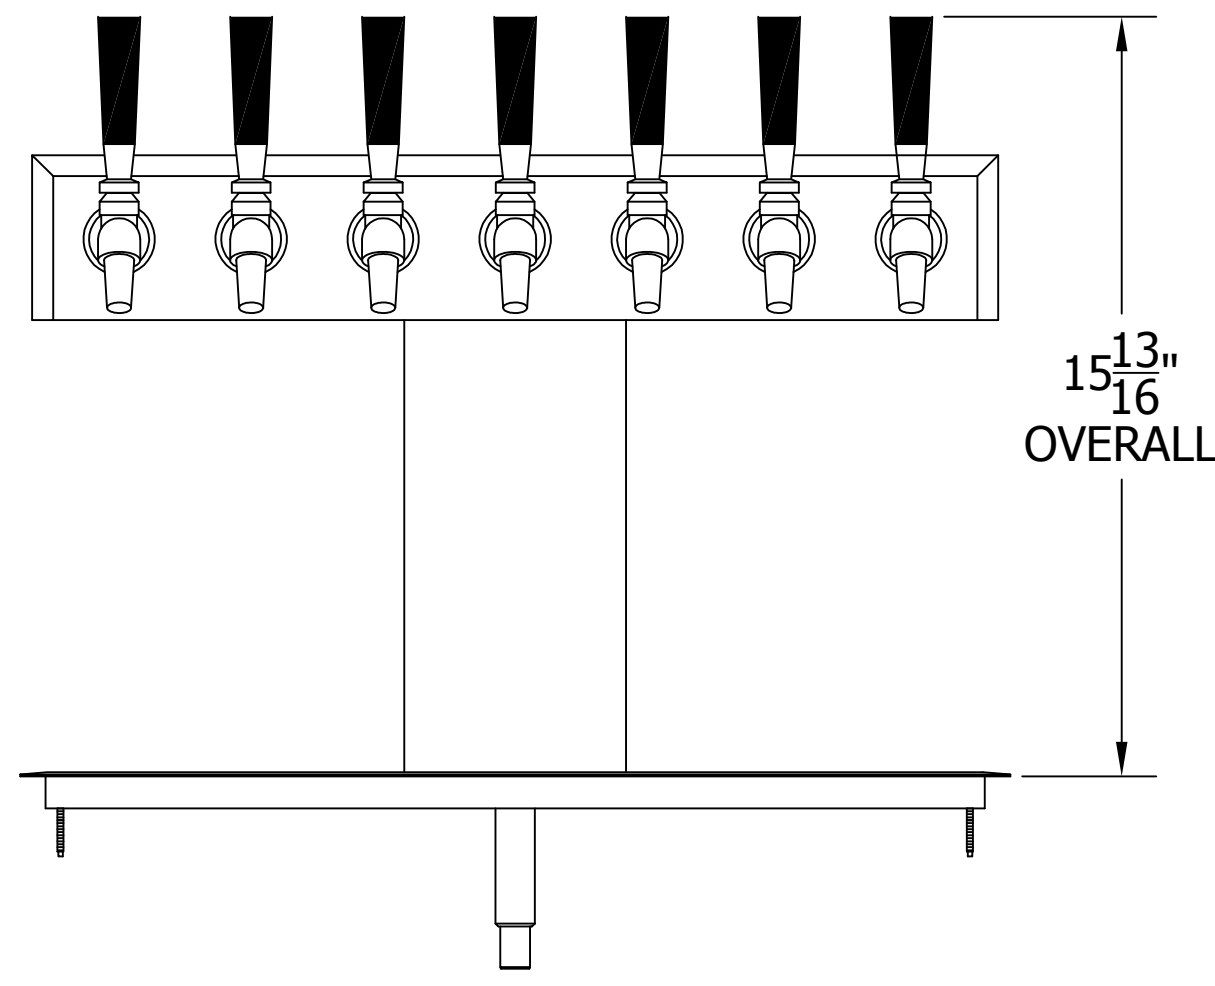

4006-7B TEE TOWER & C32257 RECESSED DRAINER WITH 408 FAUCETS OR 525SS FAUCETS MOUNTING TEMPLATE

ATTENTION INSTALLERS
 VERIFY SCALE OF PRINT
 BY CHECKING THESE DIMENSIONS
 PRIOR TO INSTALLATION OF BEER HEAD
 (EACH SIDE SHOULD MEASURE
 EXACTLY 2.00 INCHES)