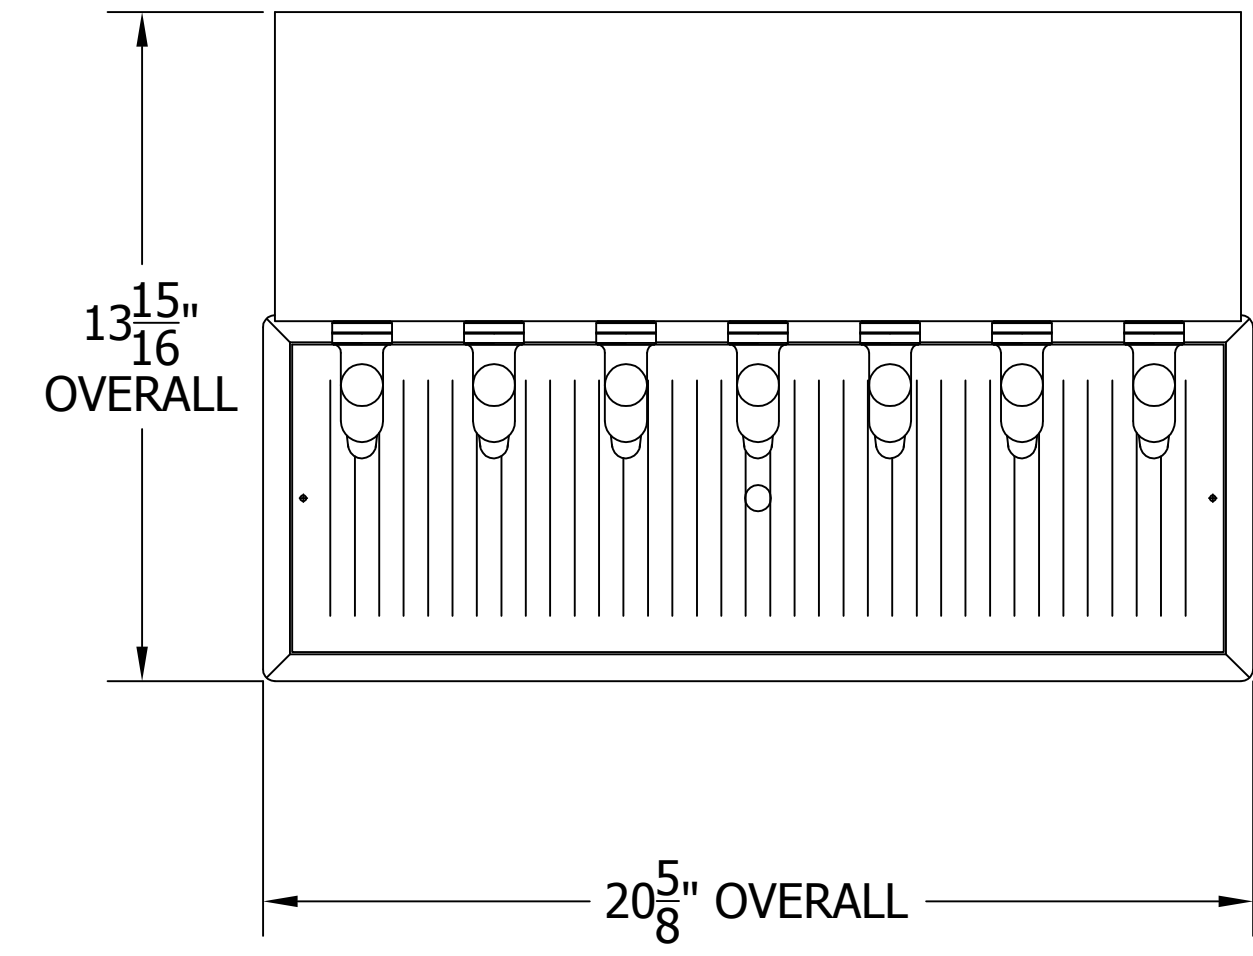

4006-7B TEE TOWER & C32257 RECESSED DRAINER WITH 408 FAUCETS OR 525SS FAUCETS MOUNTING TEMPLATE

ATTENTION INSTALLERS
 VERIFY SCALE OF PRINT
 BY CHECKING THESE DIMENSIONS
 PRIOR TO INSTALLATION OF BEER HEAD
 (EACH SIDE SHOULD MEASURE
 EXACTLY 2.00 INCHES)