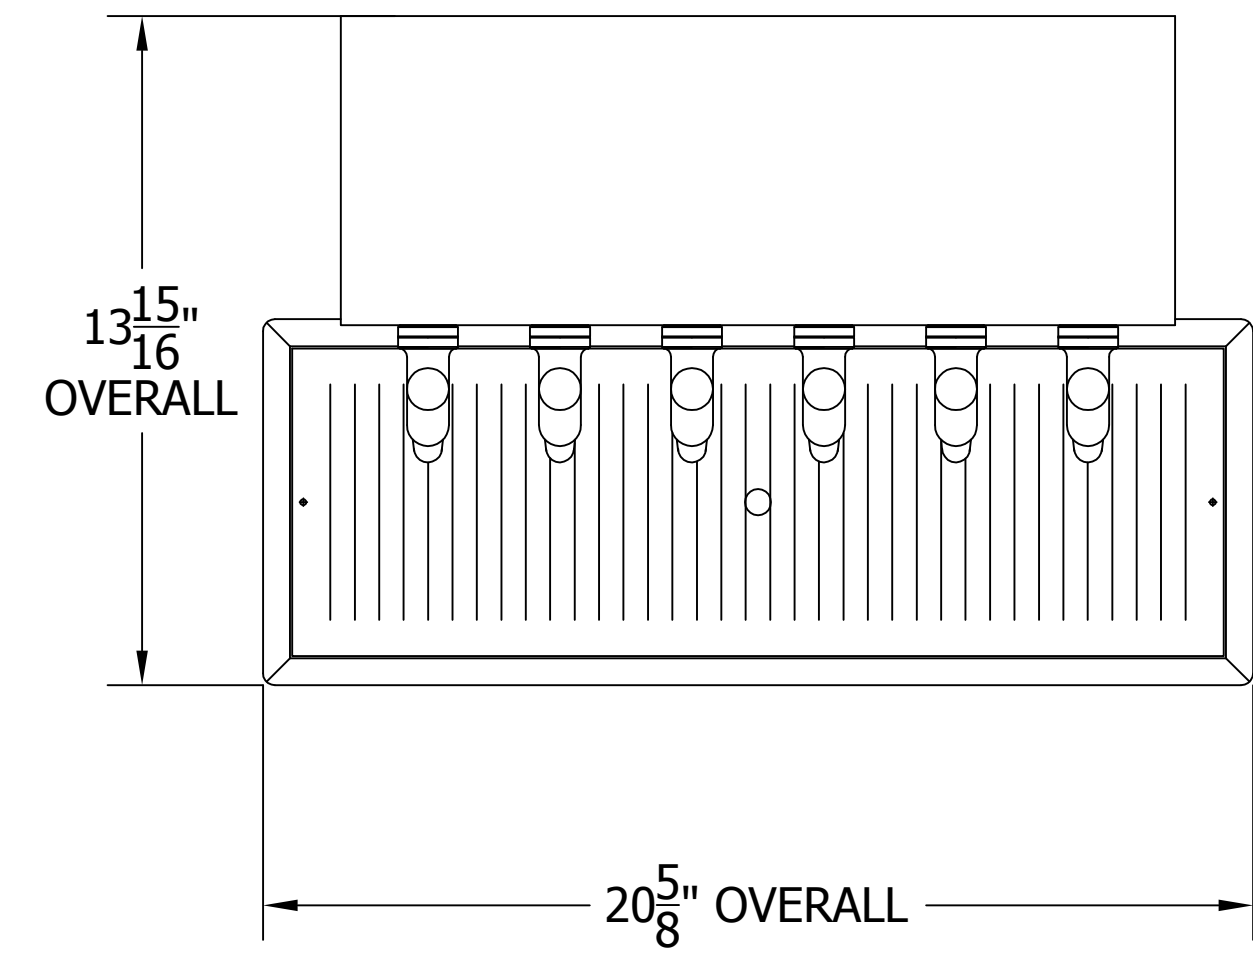

# 4006-6B TEE TOWER & C32257 RECESSED DRAINER WITH 408 FAUCETS OR 525SS FAUCETS MOUNTING TEMPLATE

**ATTENTION INSTALLERS**  
 VERIFY SCALE OF PRINT  
 BY CHECKING THESE DIMENSIONS  
 PRIOR TO INSTALLATION OF BEER HEAD  
 (EACH SIDE SHOULD MEASURE  
 EXACTLY 2.00 INCHES)