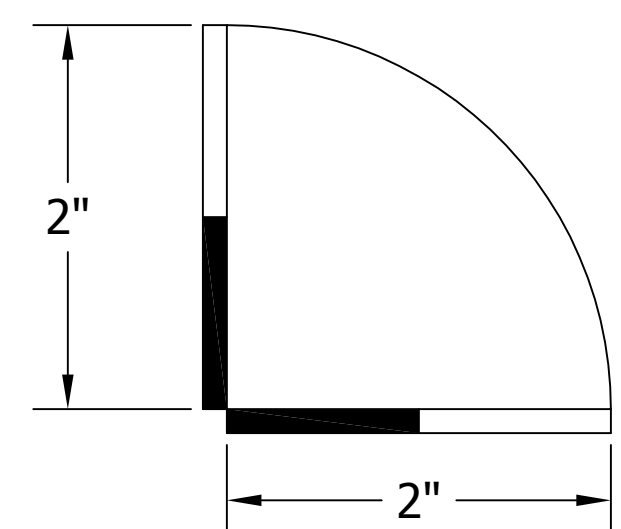

# 4006-6B TEE TOWER & C32257 RECESSED DRAINER WITH 408 FAUCETS OR 525SS FAUCETS MOUNTING TEMPLATE

**ATTENTION INSTALLERS**  
 VERIFY SCALE OF PRINT  
 BY CHECKING THESE DIMENSIONS  
 PRIOR TO INSTALLATION OF BEER HEAD  
 (EACH SIDE SHOULD MEASURE  
 EXACTLY 2.00 INCHES)