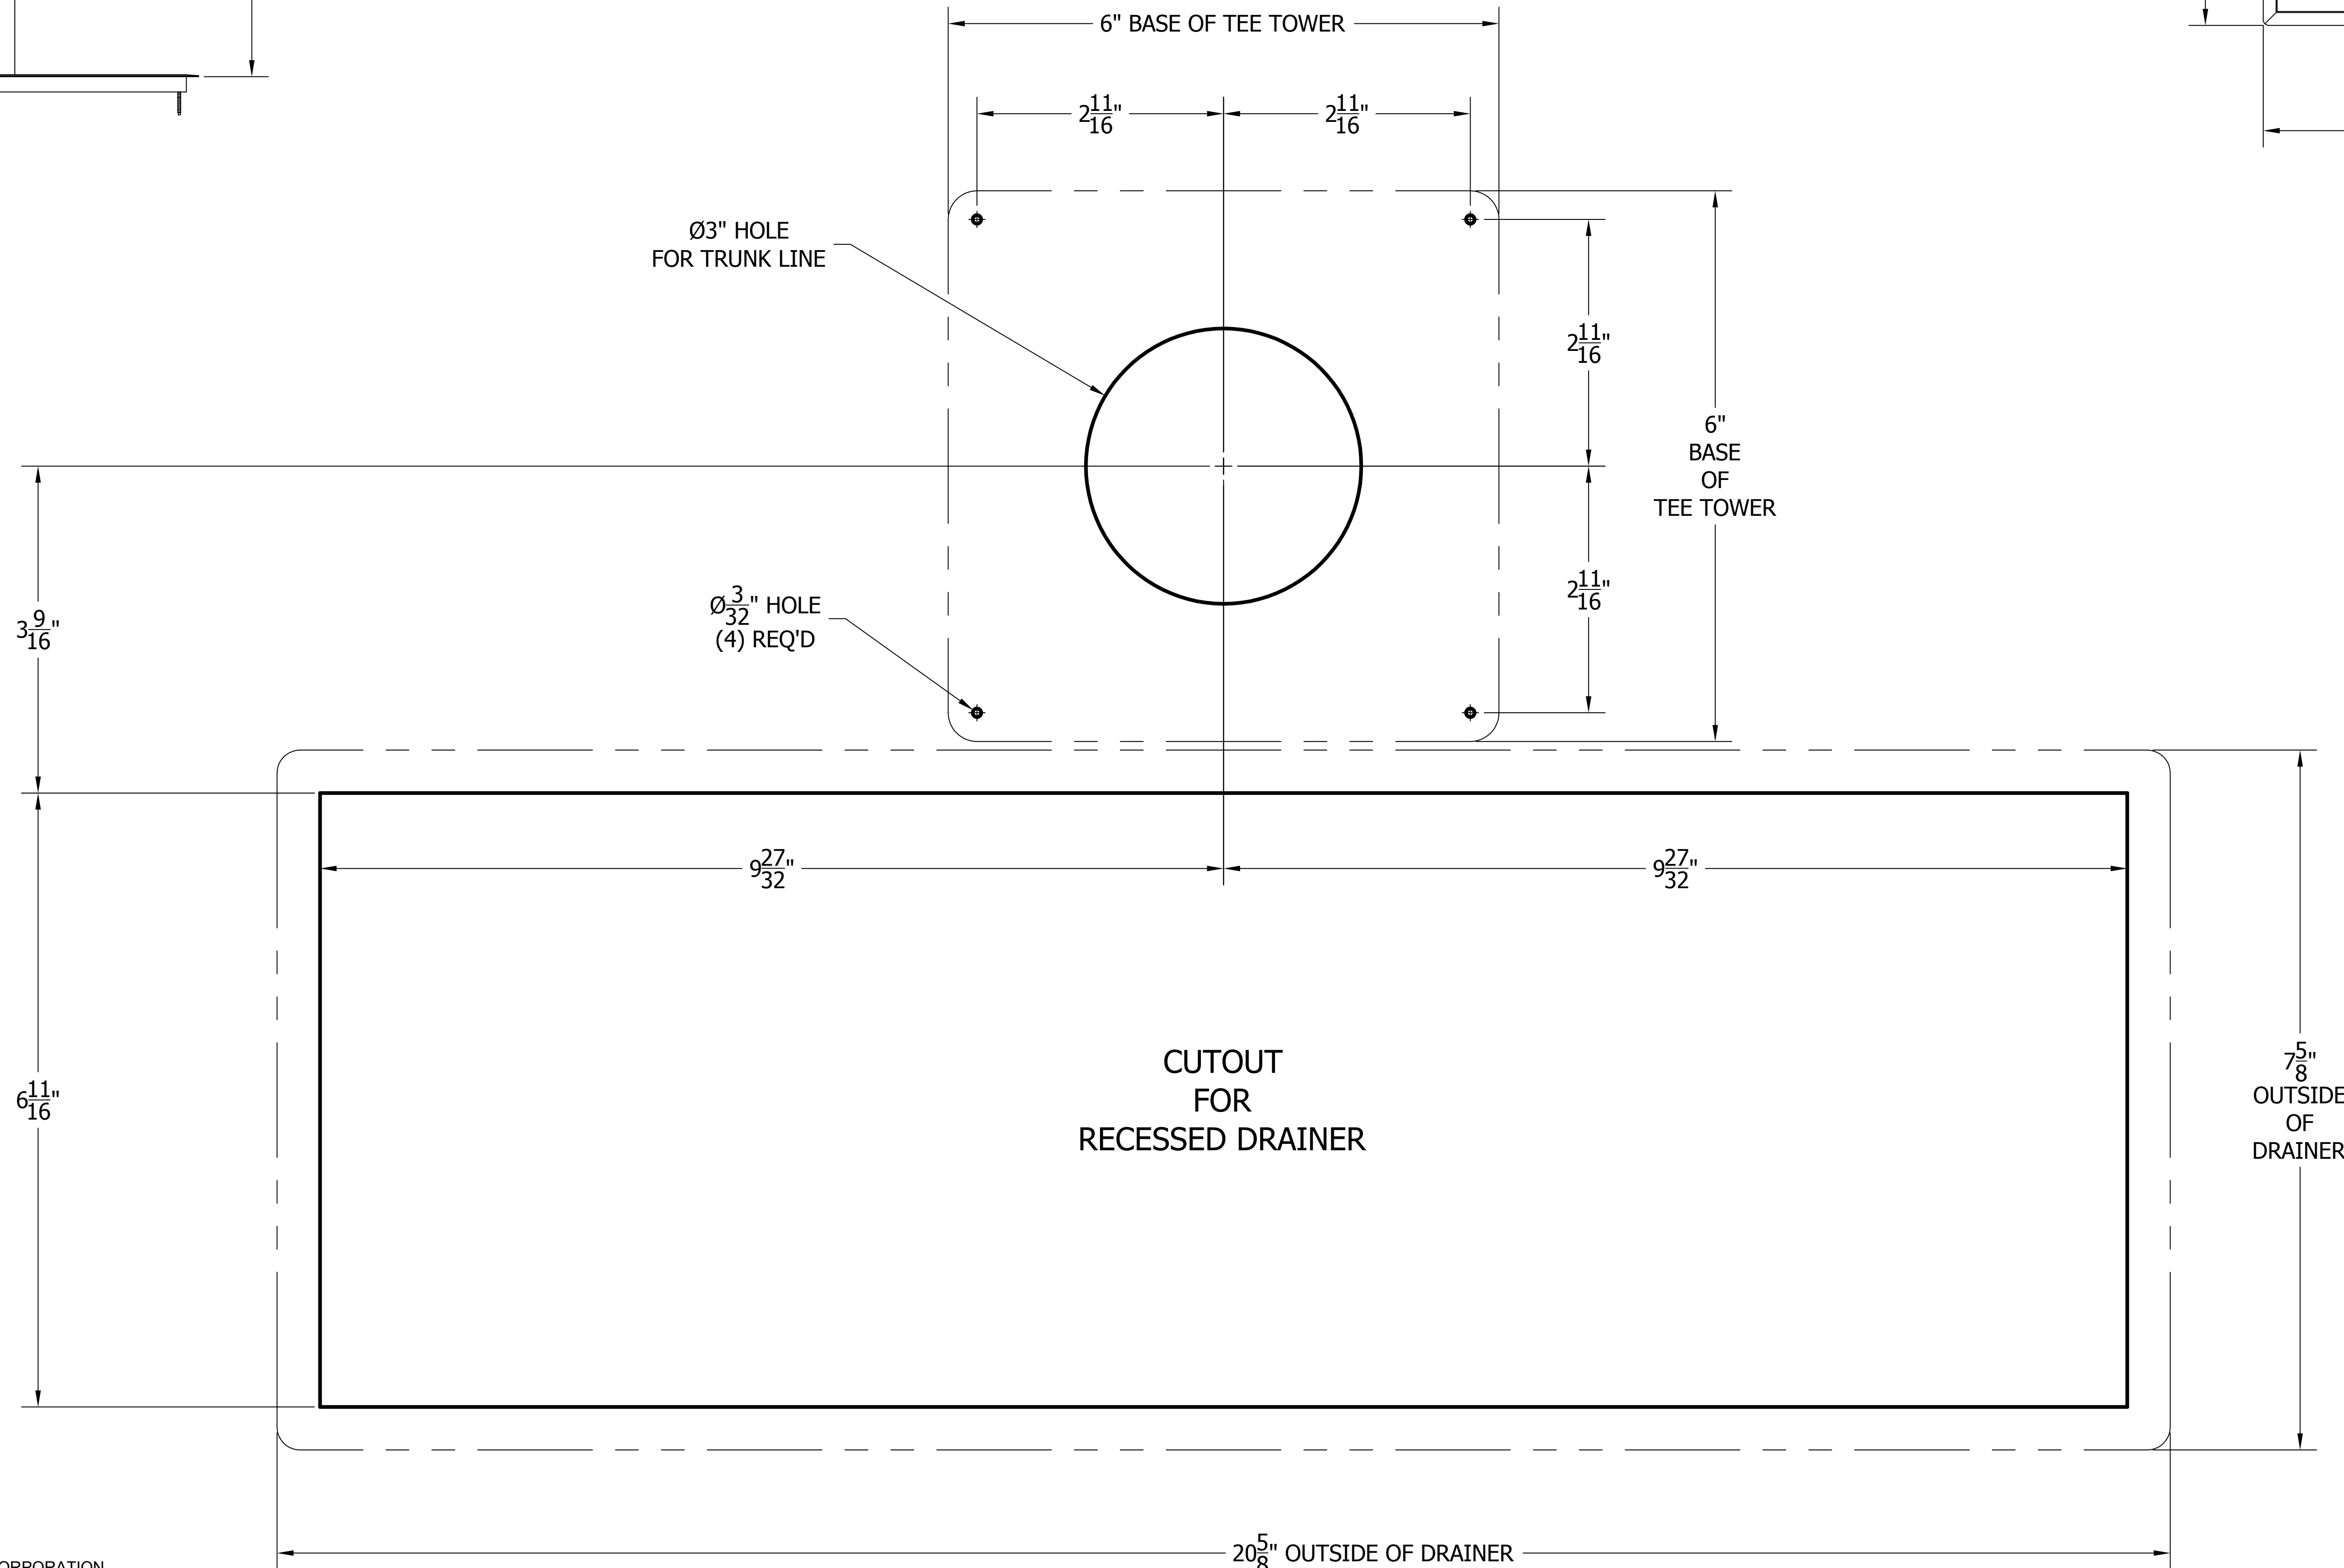

# 4006-6B TEE TOWER & C32257 RECESSED DRAINER WITH 408 FAUCETS OR 525SS FAUCETS MOUNTING TEMPLATE

**ATTENTION INSTALLERS**  
 VERIFY SCALE OF PRINT  
 BY CHECKING THESE DIMENSIONS  
 PRIOR TO INSTALLATION OF BEER HEAD  
 (EACH SIDE SHOULD MEASURE  
 EXACTLY 2.00 INCHES)