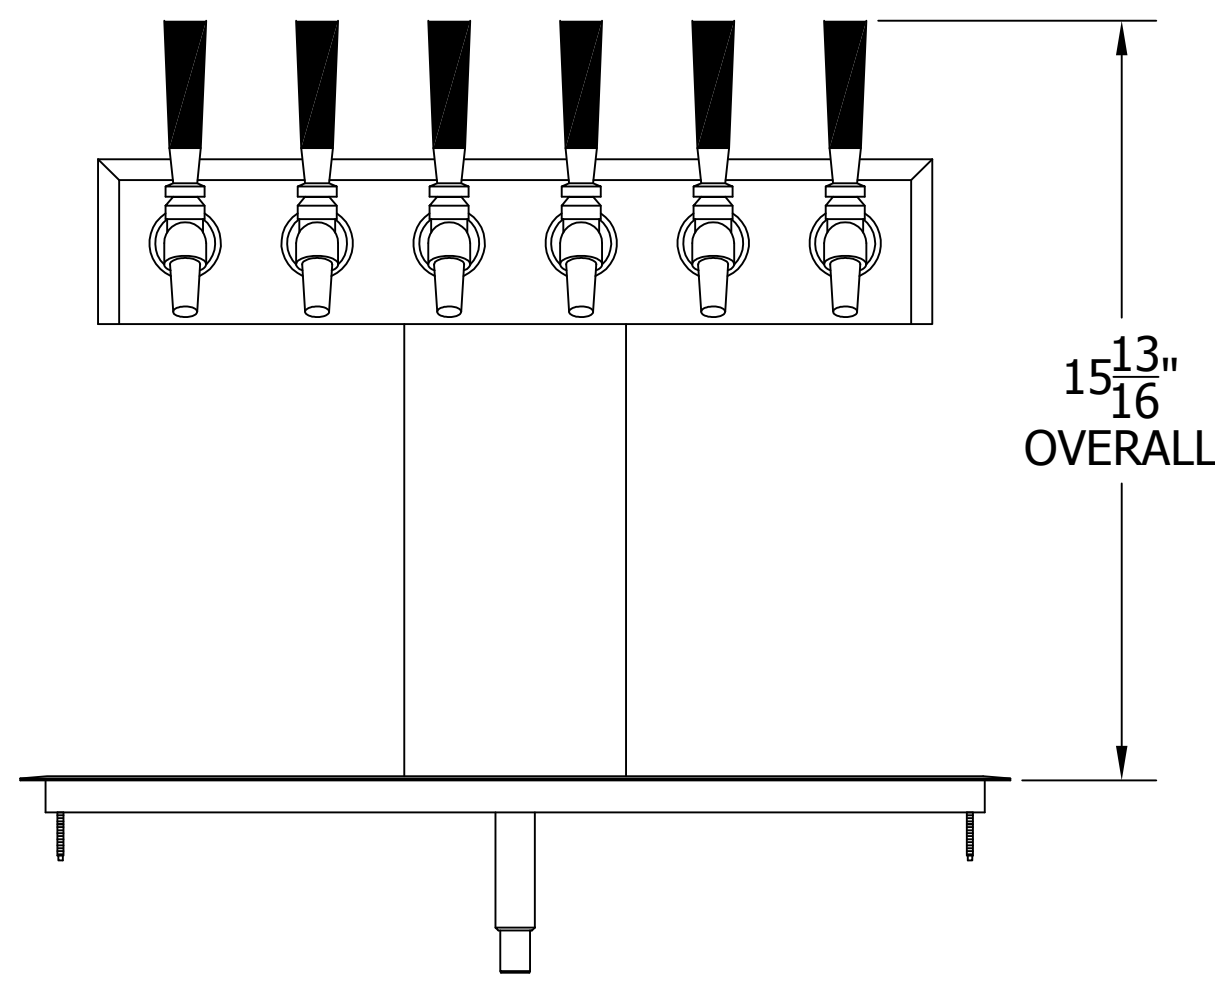

# 4006-6B TEE TOWER & C32257 RECESSED DRAINER WITH 408 FAUCETS OR 525SS FAUCETS MOUNTING TEMPLATE

**ATTENTION INSTALLERS**  
 VERIFY SCALE OF PRINT  
 BY CHECKING THESE DIMENSIONS  
 PRIOR TO INSTALLATION OF BEER HEAD  
 (EACH SIDE SHOULD MEASURE  
 EXACTLY 2.00 INCHES)