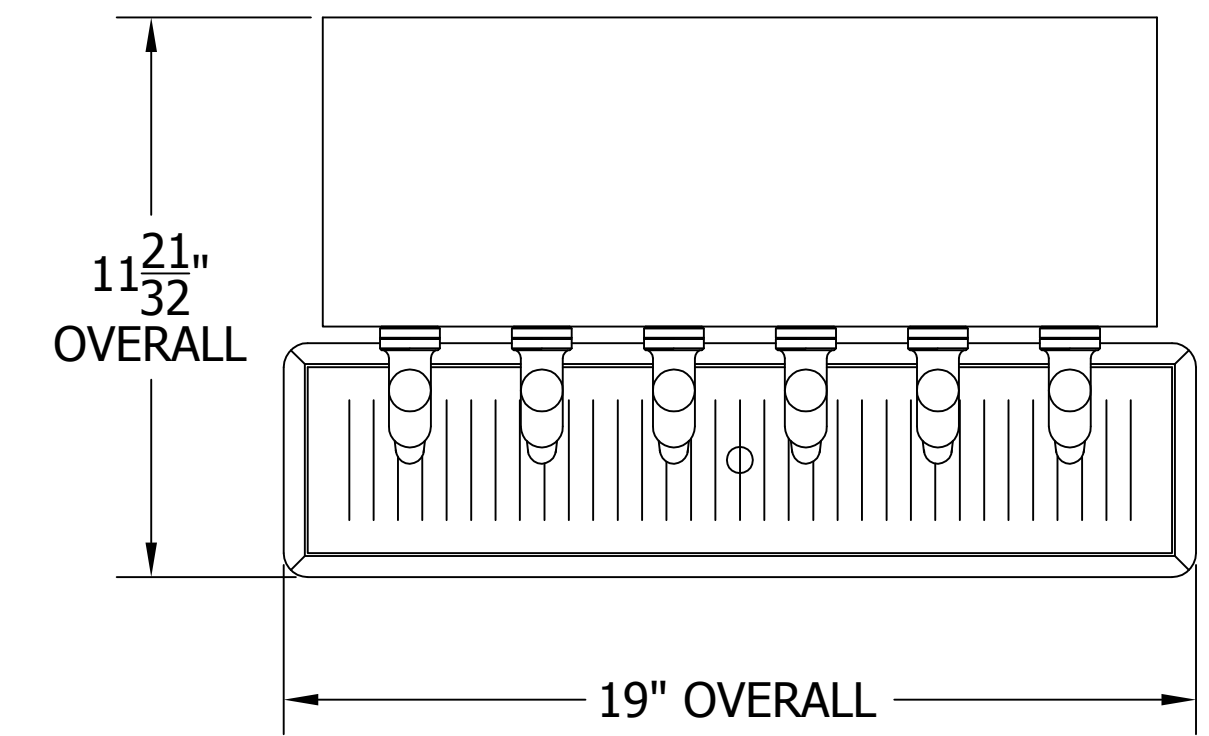

4006-6B TEE TOWER & 5025 TOP MOUNTED DRAINER WITH 525SS FAUCETS MOUNTING TEMPLATE

ATTENTION INSTALLERS
 VERIFY SCALE OF PRINT
 BY CHECKING THESE DIMENSIONS
 PRIOR TO INSTALLATION OF BEER HEAD
 (EACH SIDE SHOULD MEASURE
 EXACTLY 2.00 INCHES)