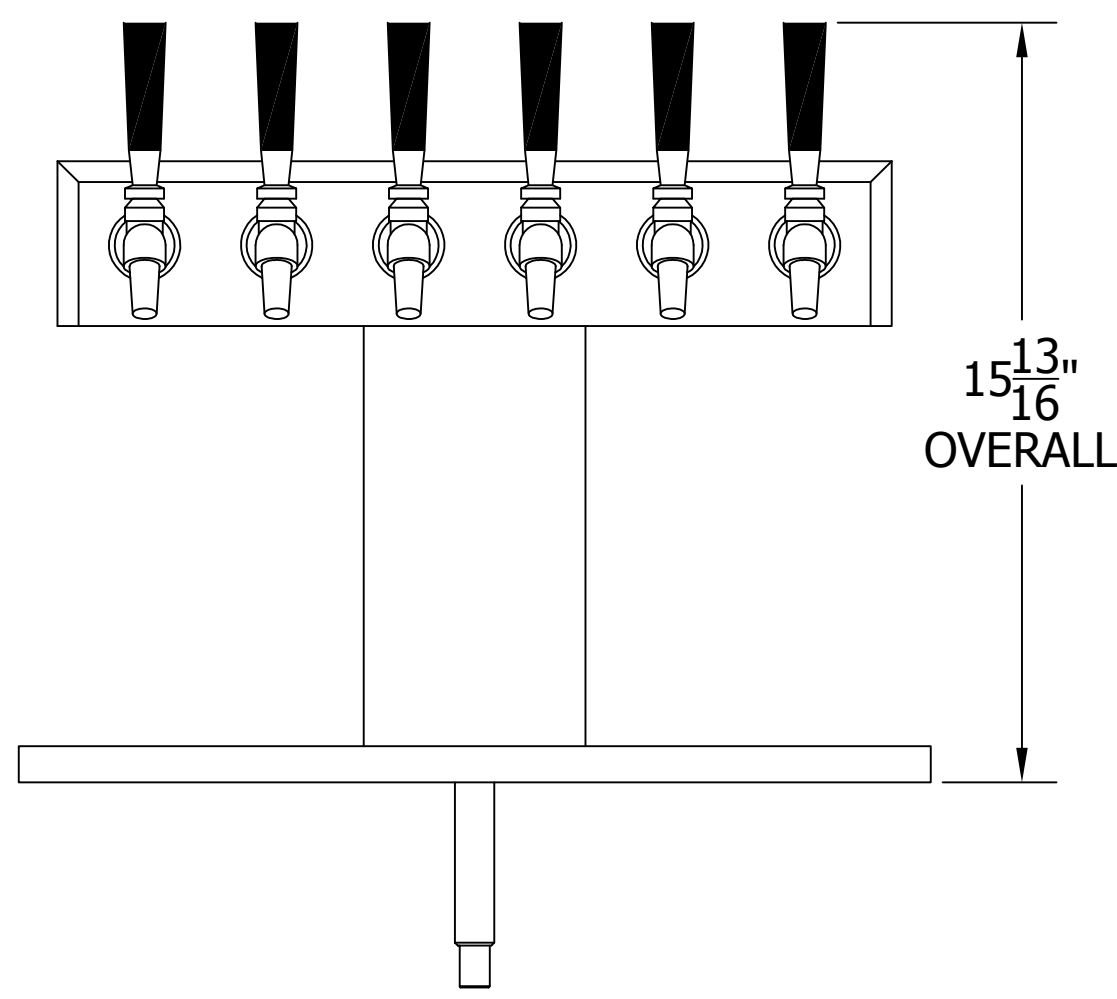

4006-6B TEE TOWER & 5025 TOP MOUNTED DRAINER WITH 525SS FAUCETS MOUNTING TEMPLATE

ATTENTION INSTALLERS
 VERIFY SCALE OF PRINT
 BY CHECKING THESE DIMENSIONS
 PRIOR TO INSTALLATION OF BEER HEAD
 (EACH SIDE SHOULD MEASURE
 EXACTLY 2.00 INCHES)