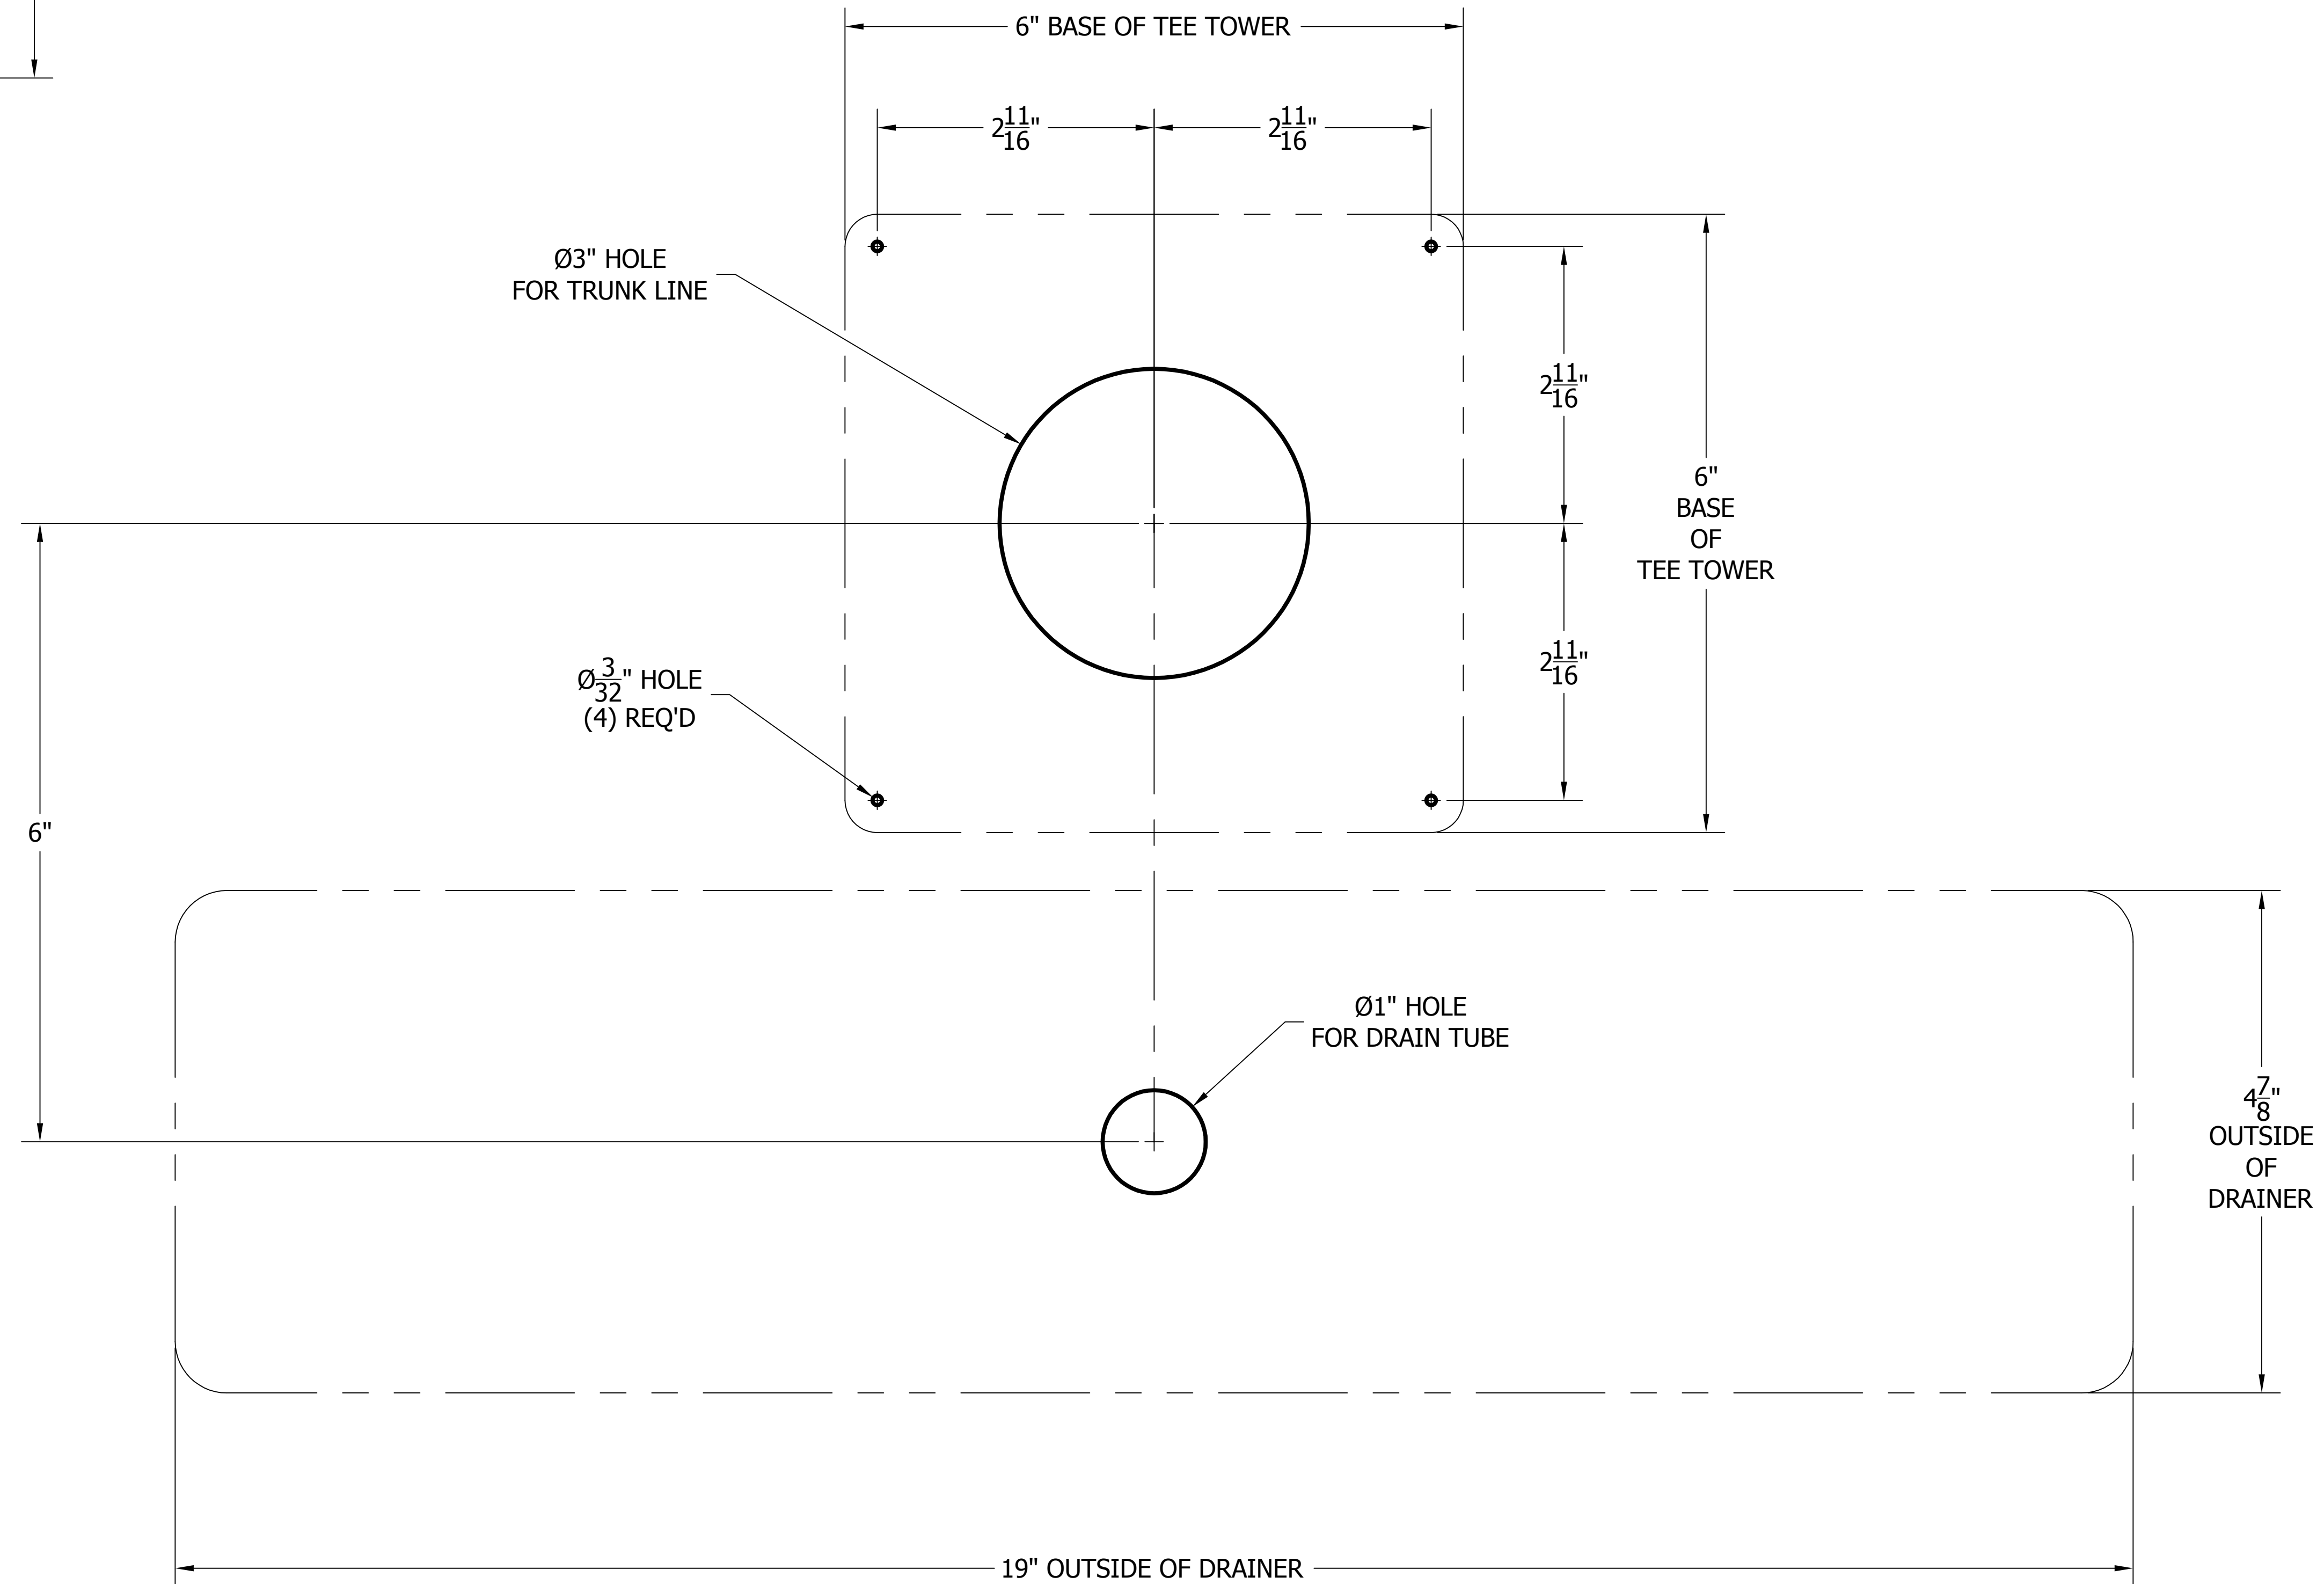

4006-6B TEE TOWER & 5025 TOP MOUNTED DRAINER WITH 525SS FAUCETS MOUNTING TEMPLATE

ATTENTION INSTALLERS
 VERIFY SCALE OF PRINT
 BY CHECKING THESE DIMENSIONS
 PRIOR TO INSTALLATION OF BEER HEAD
 (EACH SIDE SHOULD MEASURE
 EXACTLY 2.00 INCHES)