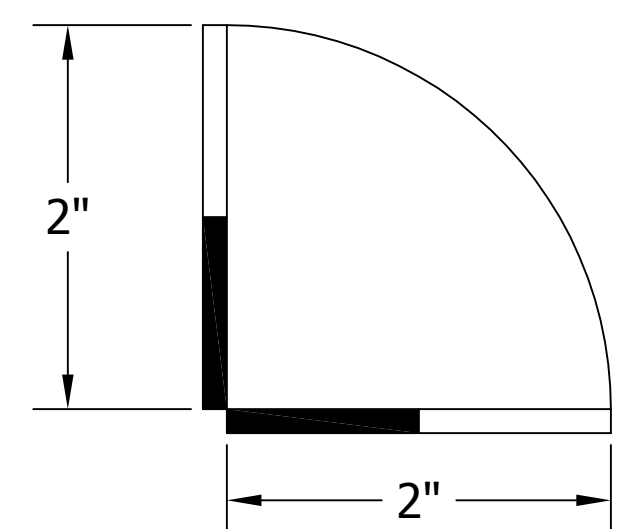

4006-6B TEE TOWER & 5025 TOP MOUNTED DRAINER WITH 525SS FAUCETS MOUNTING TEMPLATE

ATTENTION INSTALLERS
 VERIFY SCALE OF PRINT
 BY CHECKING THESE DIMENSIONS
 PRIOR TO INSTALLATION OF BEER HEAD
 (EACH SIDE SHOULD MEASURE
 EXACTLY 2.00 INCHES)