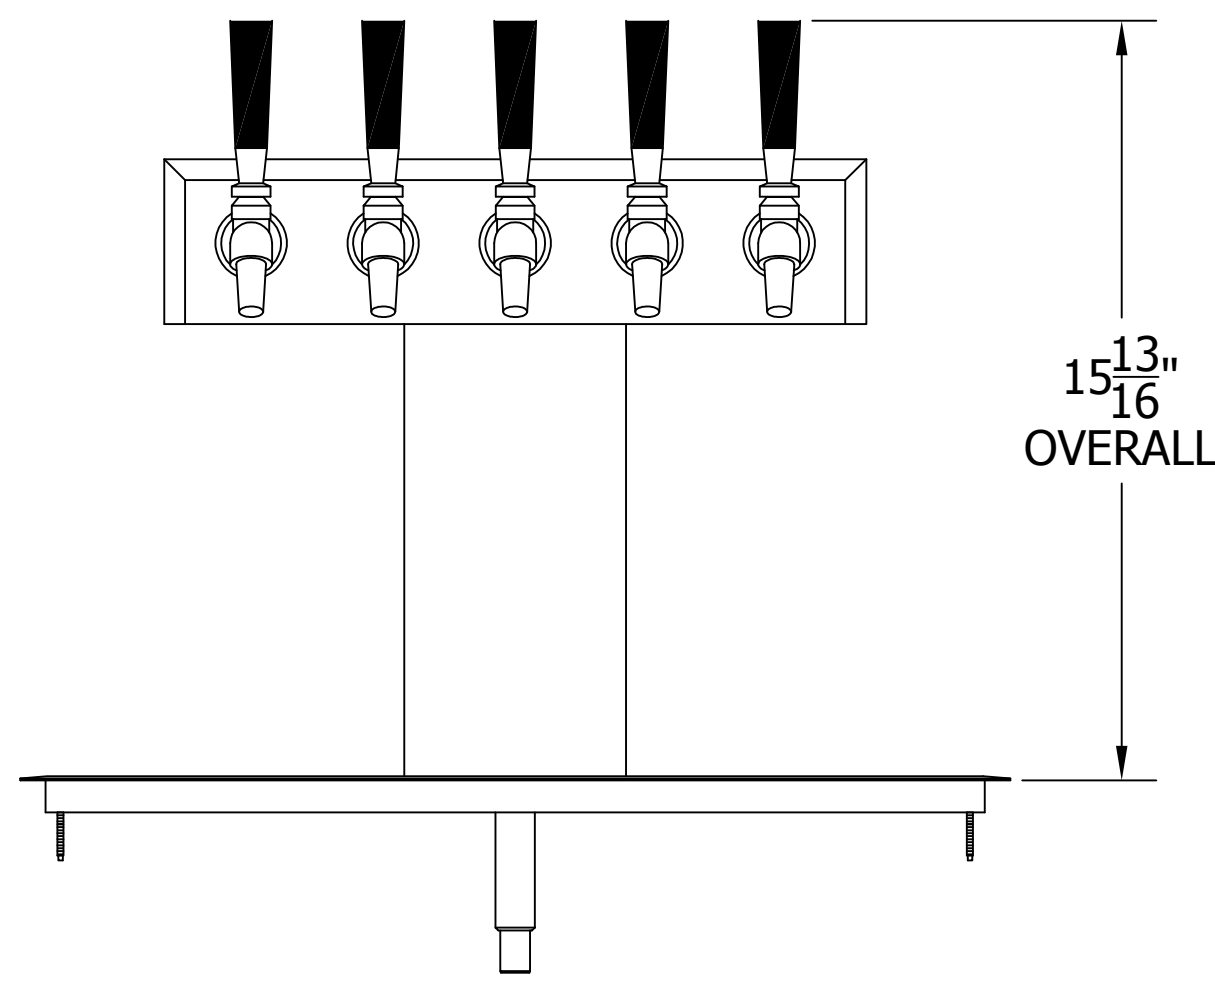

4006-5B TEE TOWER & C32257 RECESSED DRAINER WITH 408 FAUCETS OR 525SS FAUCETS MOUNTING TEMPLATE

ATTENTION INSTALLERS
VERIFY SCALE OF PRINT
BY CHECKING THESE DIMENSIONS
PRIOR TO INSTALLATION OF BEER HEAD
(EACH SIDE SHOULD MEASURE
EXACTLY 2.00 INCHES)