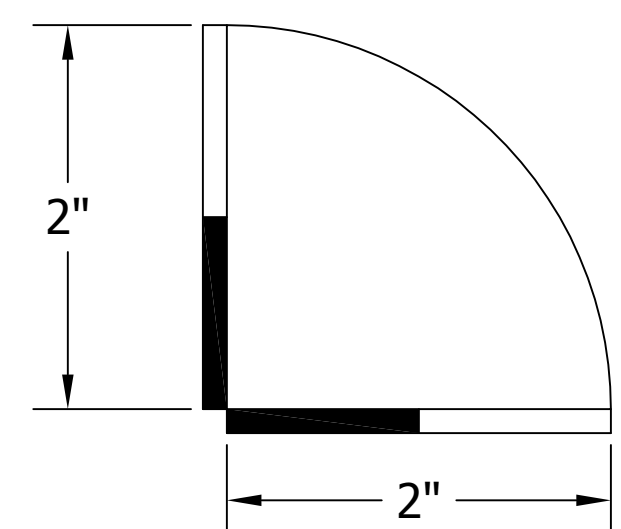

4006-5B TEE TOWER & C32257 RECESSED DRAINER WITH 408 FAUCETS OR 525SS FAUCETS MOUNTING TEMPLATE

ATTENTION INSTALLERS
VERIFY SCALE OF PRINT
BY CHECKING THESE DIMENSIONS
PRIOR TO INSTALLATION OF BEER HEAD
(EACH SIDE SHOULD MEASURE
EXACTLY 2.00 INCHES)