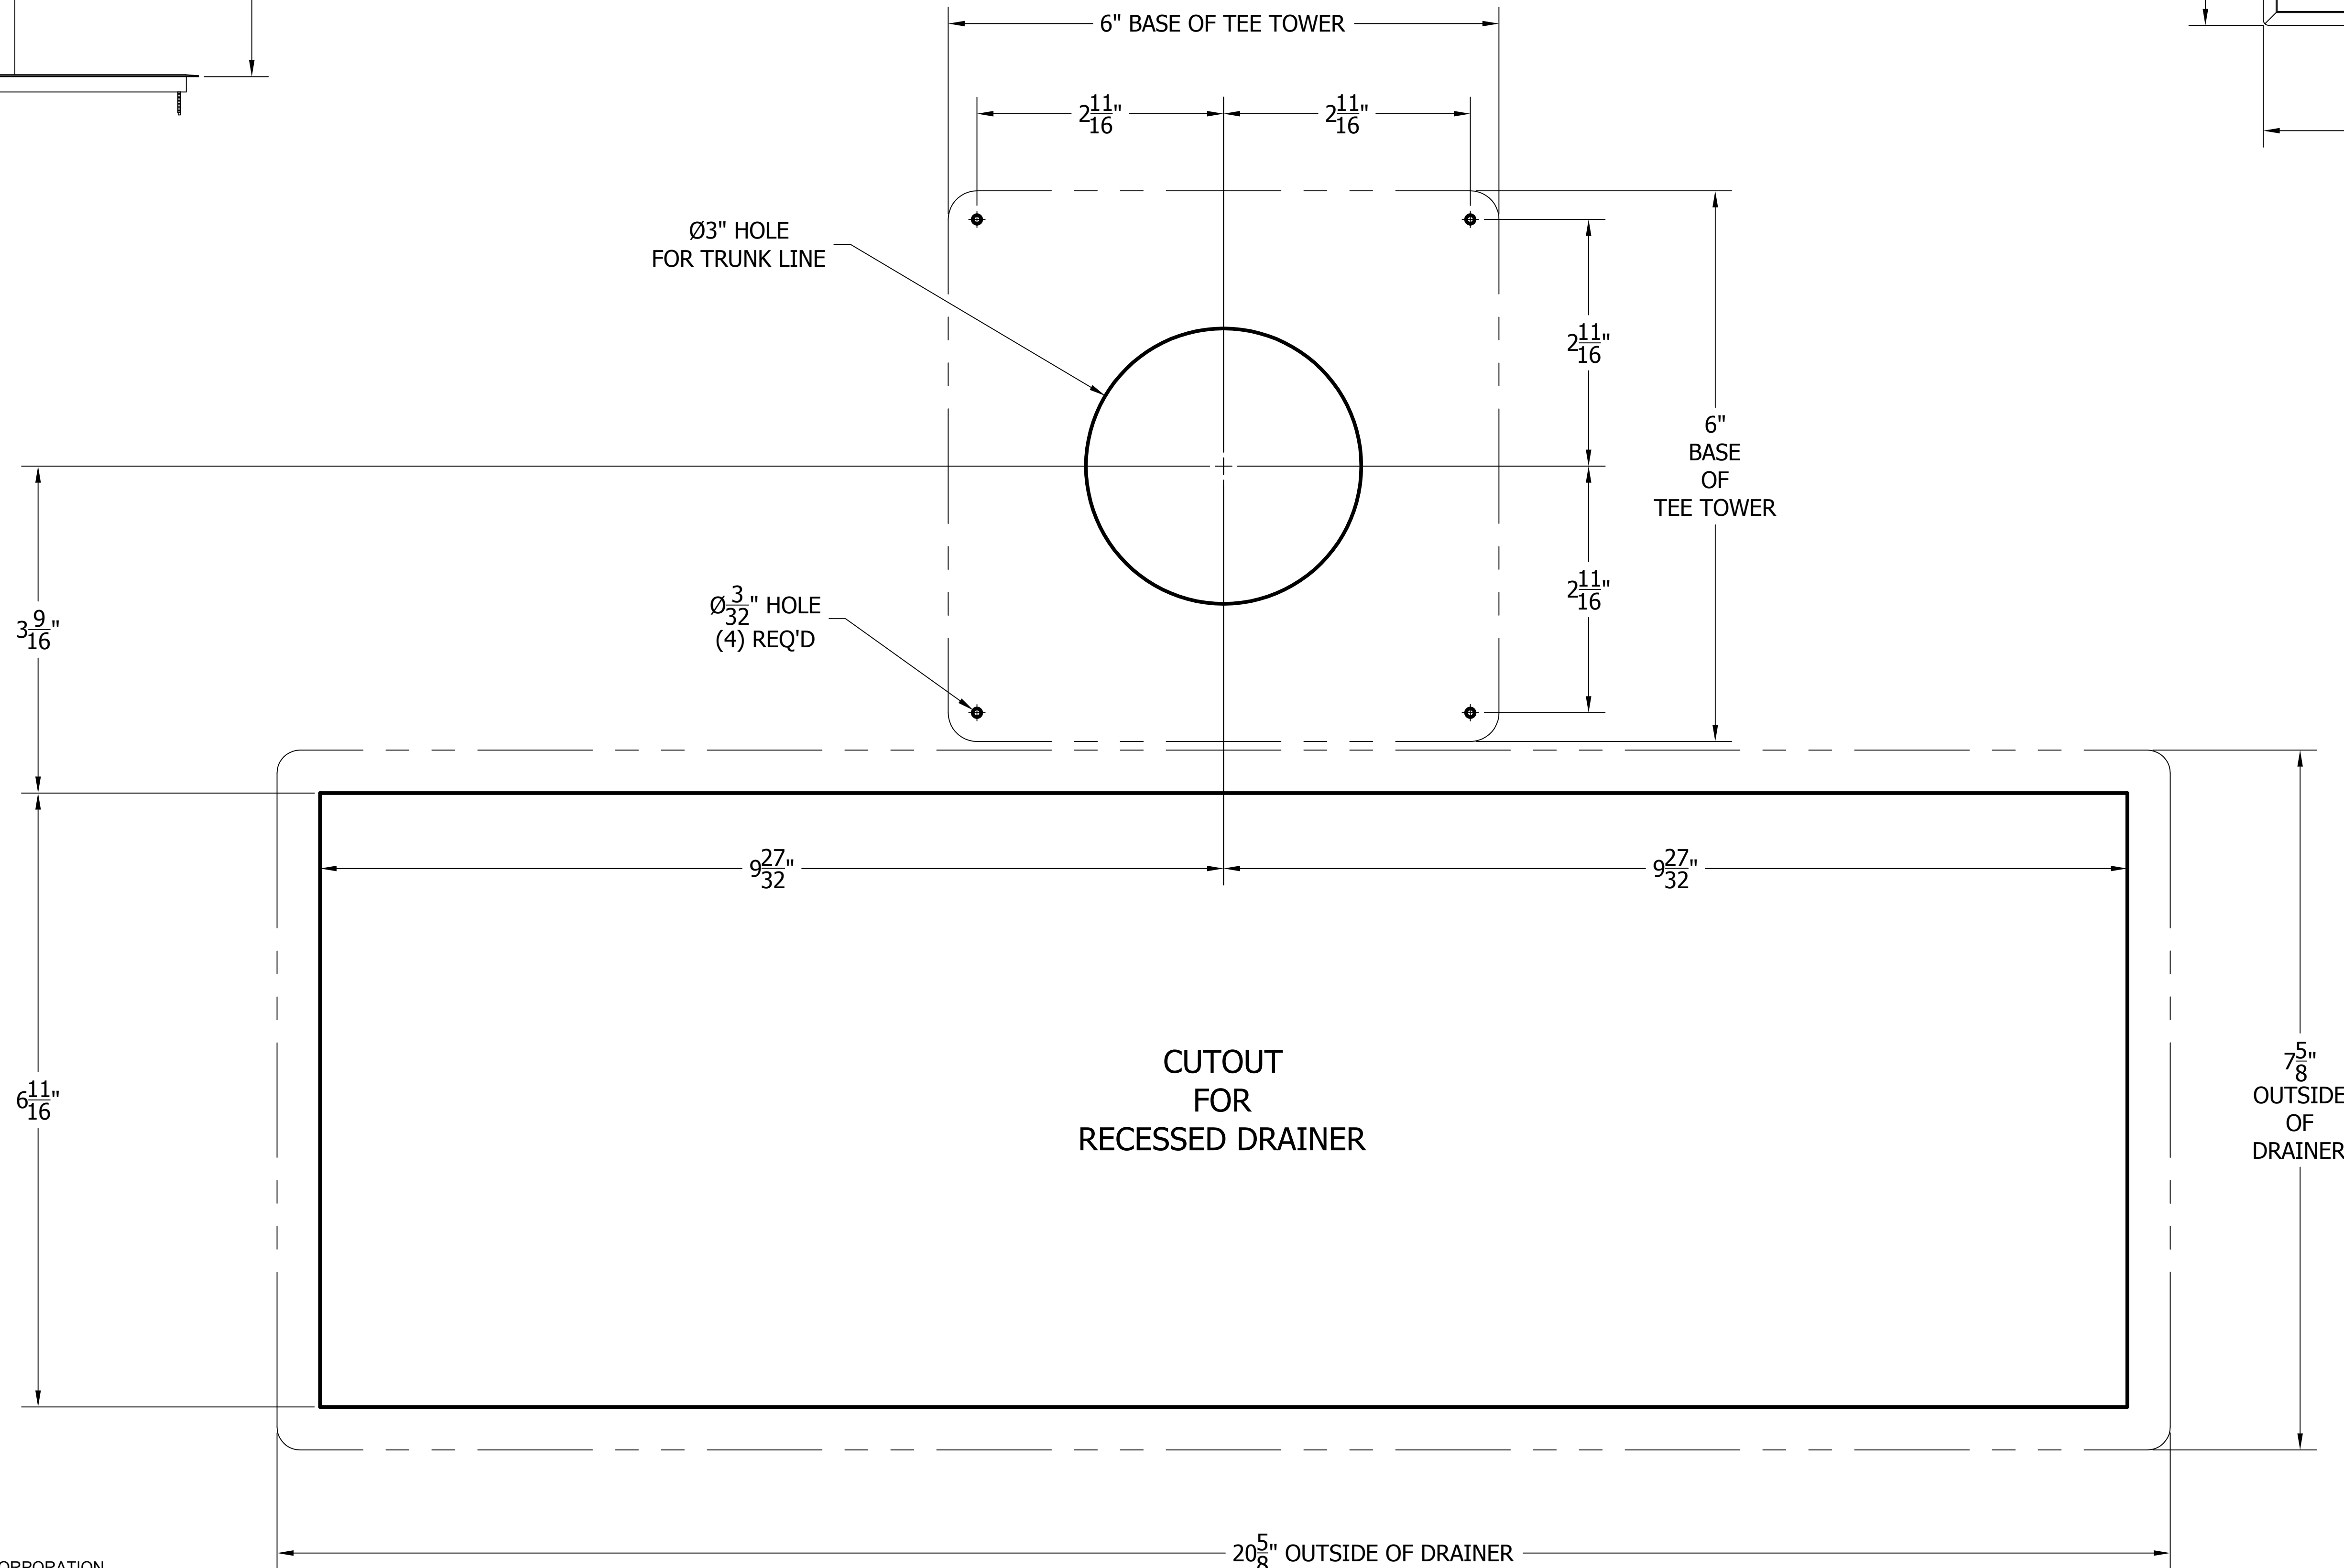

4006-5B TEE TOWER & C32257 RECESSED DRAINER WITH 408 FAUCETS OR 525SS FAUCETS MOUNTING TEMPLATE

ATTENTION INSTALLERS
VERIFY SCALE OF PRINT
BY CHECKING THESE DIMENSIONS
PRIOR TO INSTALLATION OF BEER HEAD
(EACH SIDE SHOULD MEASURE
EXACTLY 2.00 INCHES)