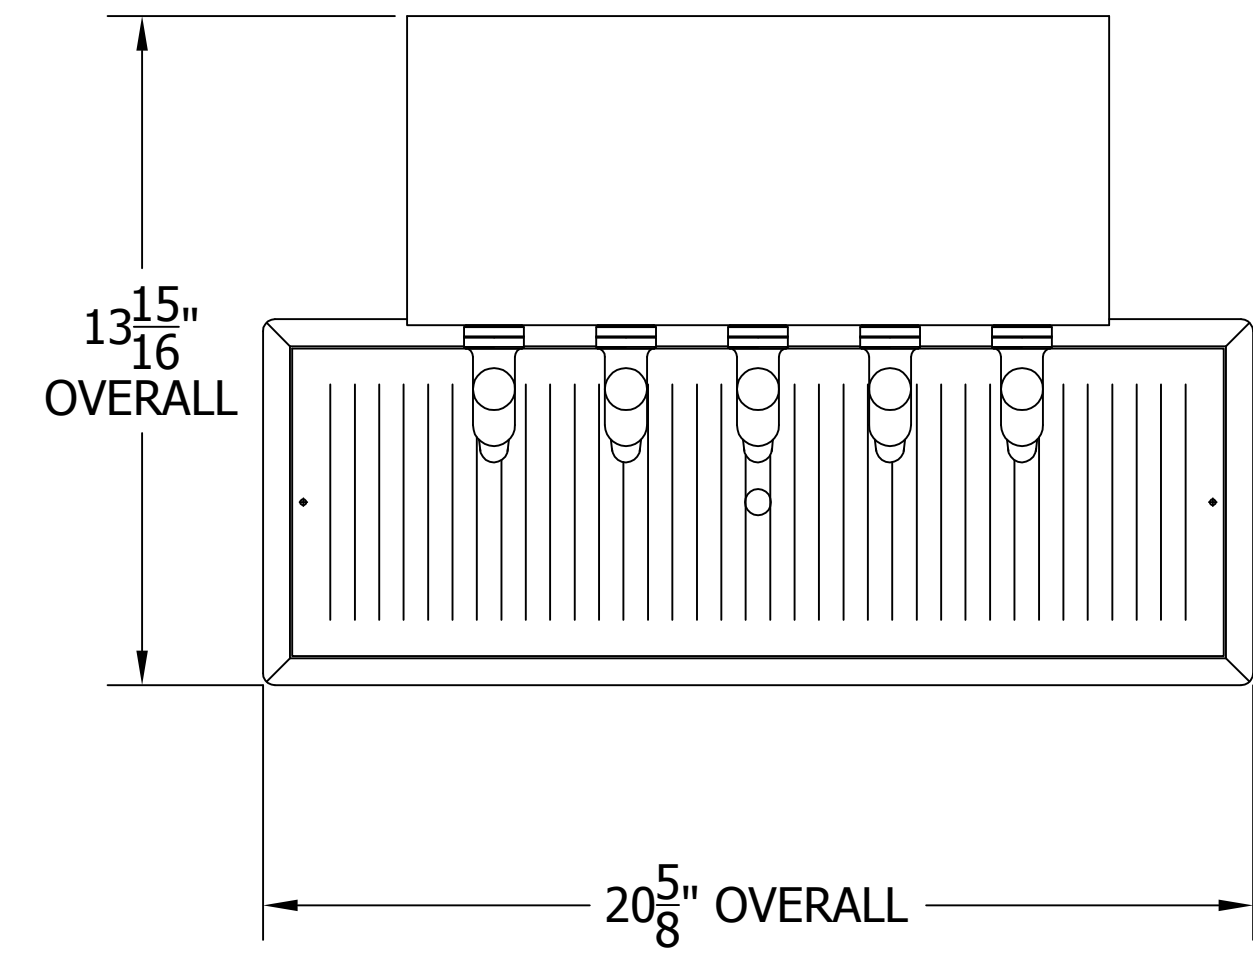

4006-5B TEE TOWER & C32257 RECESSED DRAINER WITH 408 FAUCETS OR 525SS FAUCETS MOUNTING TEMPLATE

ATTENTION INSTALLERS
VERIFY SCALE OF PRINT
BY CHECKING THESE DIMENSIONS
PRIOR TO INSTALLATION OF BEER HEAD
(EACH SIDE SHOULD MEASURE
EXACTLY 2.00 INCHES)