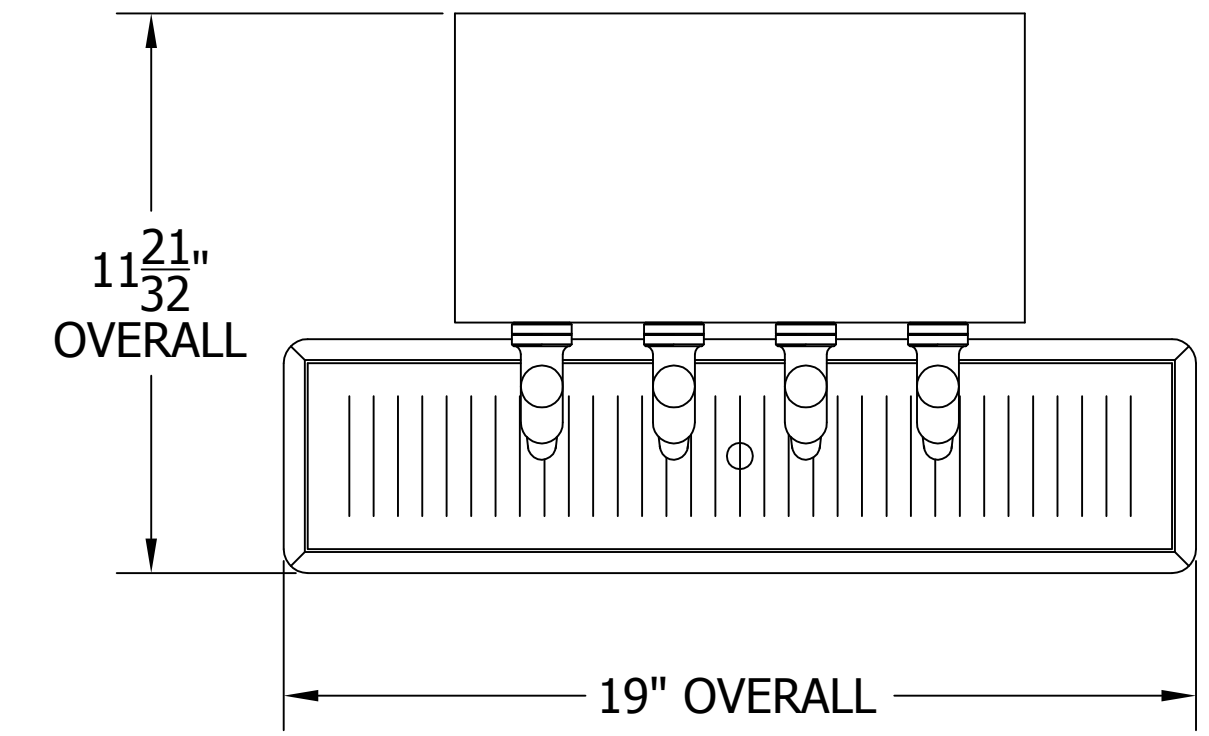

# 4006-4B TEE TOWER & 5025 TOP MOUNTED DRAINER WITH 525SS FAUCETS MOUNTING TEMPLATE

**ATTENTION INSTALLERS**  
 VERIFY SCALE OF PRINT  
 BY CHECKING THESE DIMENSIONS  
 PRIOR TO INSTALLATION OF BEER HEAD  
 (EACH SIDE SHOULD MEASURE  
 EXACTLY 2.00 INCHES)