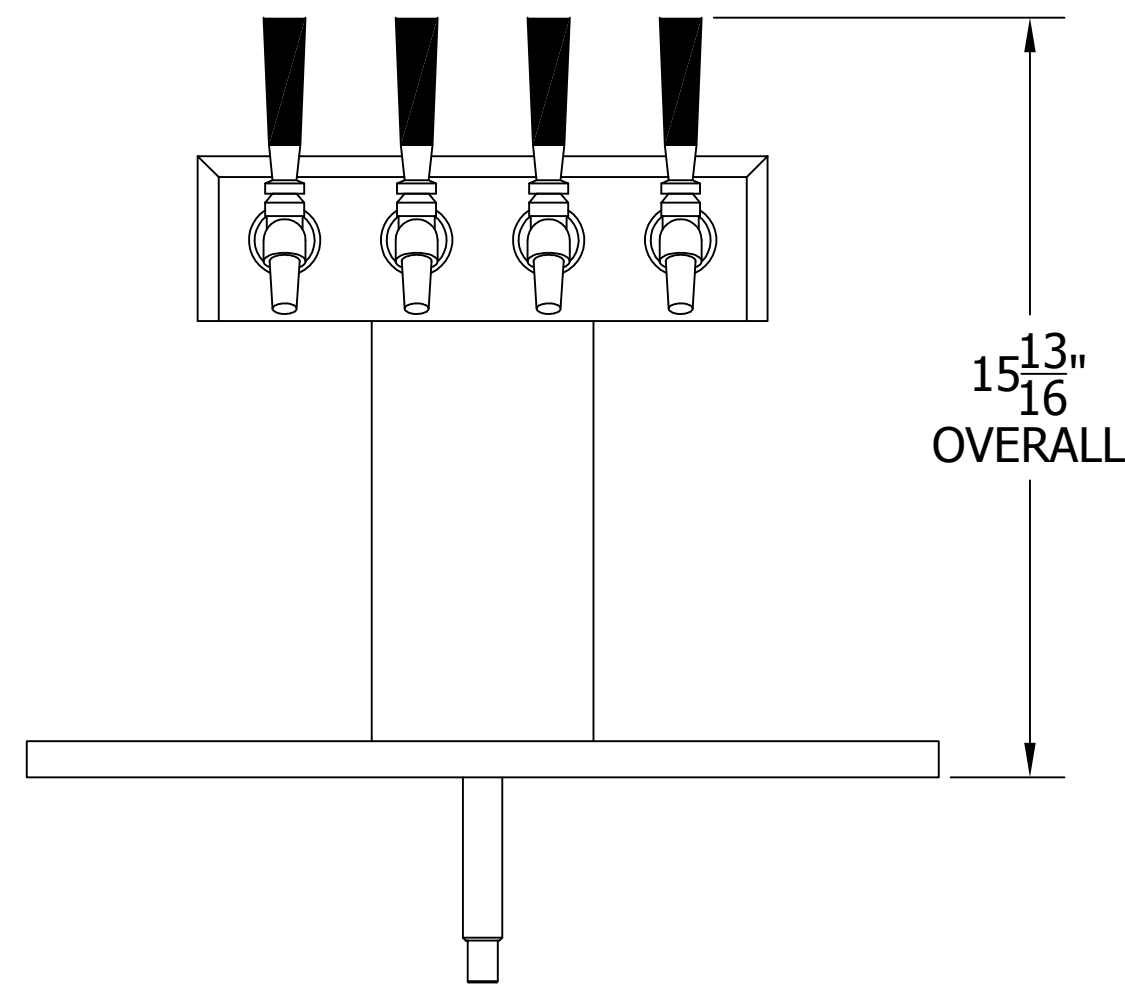

# 4006-4B TEE TOWER & 5025 TOP MOUNTED DRAINER WITH 525SS FAUCETS MOUNTING TEMPLATE

**ATTENTION INSTALLERS**  
 VERIFY SCALE OF PRINT  
 BY CHECKING THESE DIMENSIONS  
 PRIOR TO INSTALLATION OF BEER HEAD  
 (EACH SIDE SHOULD MEASURE  
 EXACTLY 2.00 INCHES)