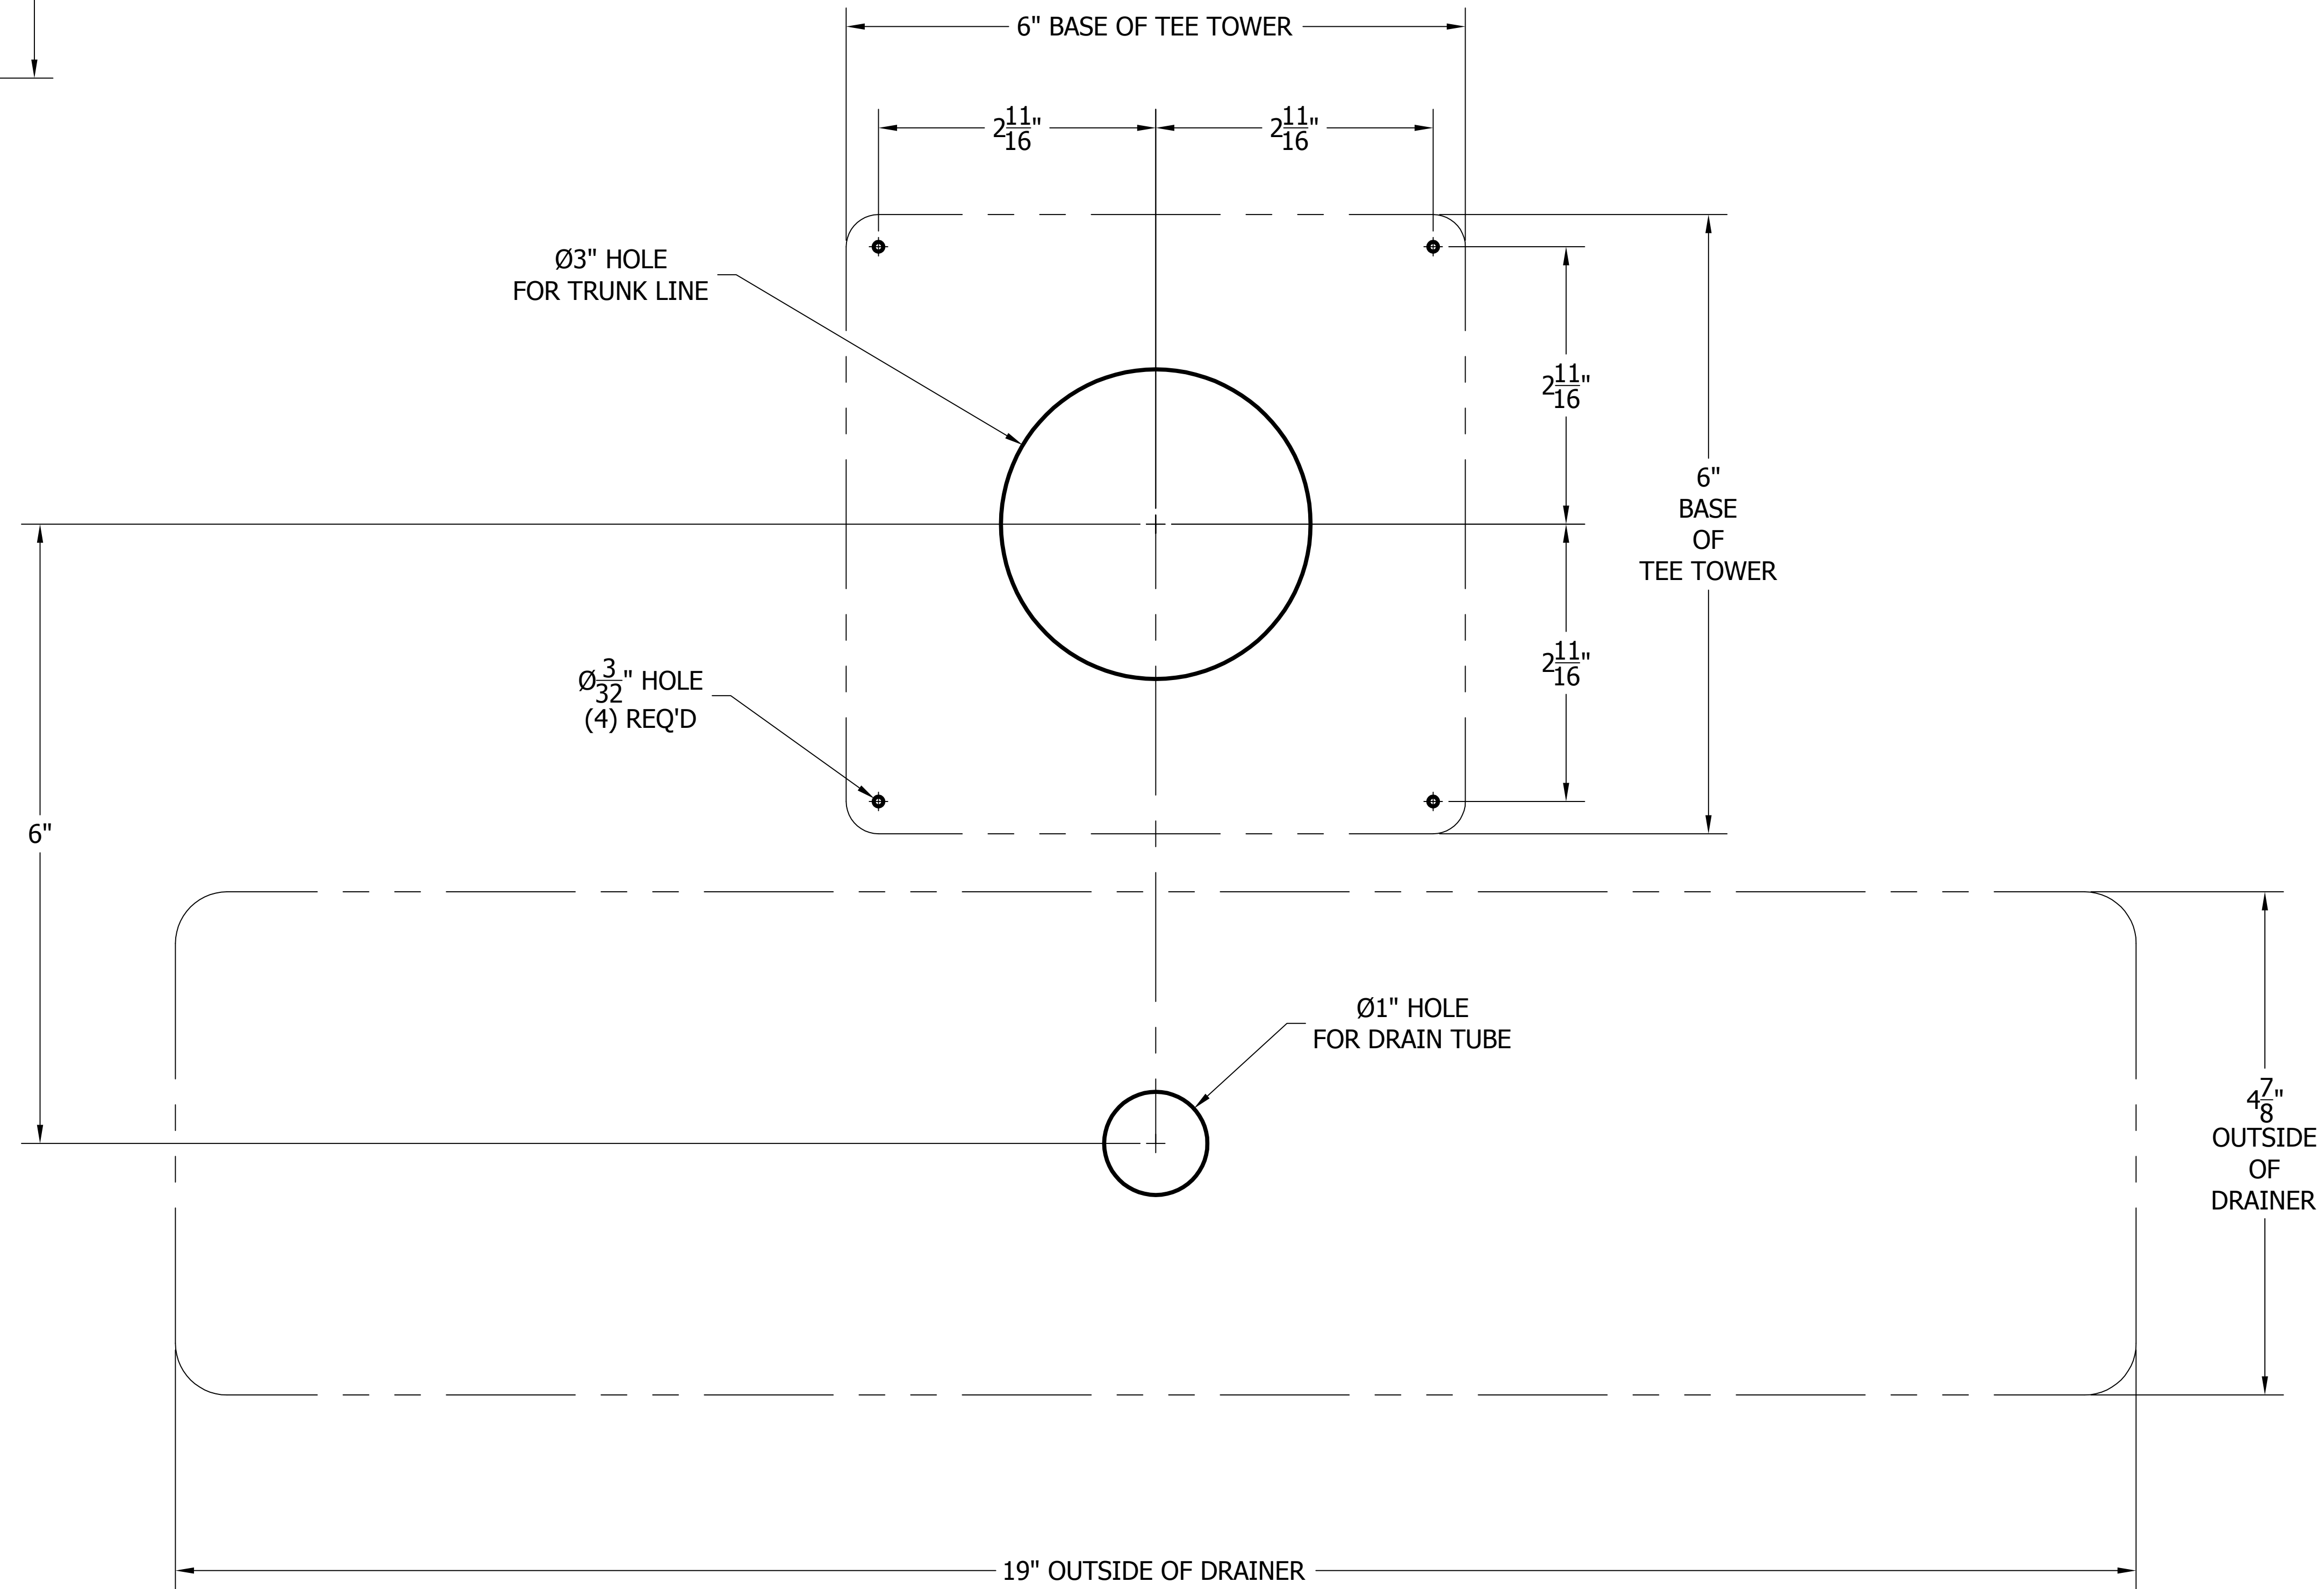

# 4006-4B TEE TOWER & 5025 TOP MOUNTED DRAINER WITH 525SS FAUCETS MOUNTING TEMPLATE

**ATTENTION INSTALLERS**  
 VERIFY SCALE OF PRINT  
 BY CHECKING THESE DIMENSIONS  
 PRIOR TO INSTALLATION OF BEER HEAD  
 (EACH SIDE SHOULD MEASURE  
 EXACTLY 2.00 INCHES)