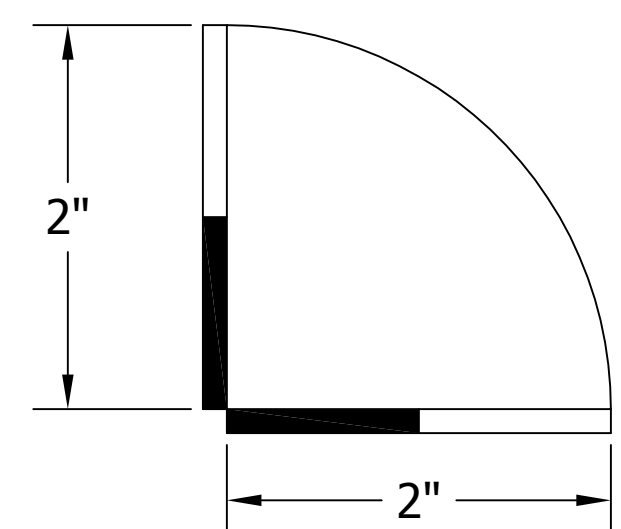

# 4006-4B TEE TOWER & 5025 TOP MOUNTED DRAINER WITH 525SS FAUCETS MOUNTING TEMPLATE

**ATTENTION INSTALLERS**  
 VERIFY SCALE OF PRINT  
 BY CHECKING THESE DIMENSIONS  
 PRIOR TO INSTALLATION OF BEER HEAD  
 (EACH SIDE SHOULD MEASURE  
 EXACTLY 2.00 INCHES)