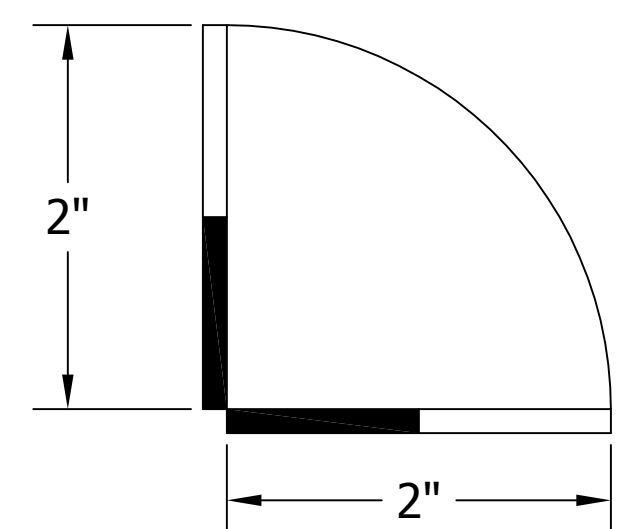

# 4006-4B TEE TOWER & 5020 TOP MOUNTED DRAINER WITH 525SS FAUCETS MOUNTING TEMPLATE

**ATTENTION INSTALLERS**  
 VERIFY SCALE OF PRINT  
 BY CHECKING THESE DIMENSIONS  
 PRIOR TO INSTALLATION OF BEER HEAD  
 (EACH SIDE SHOULD MEASURE  
 EXACTLY 2.00 INCHES)