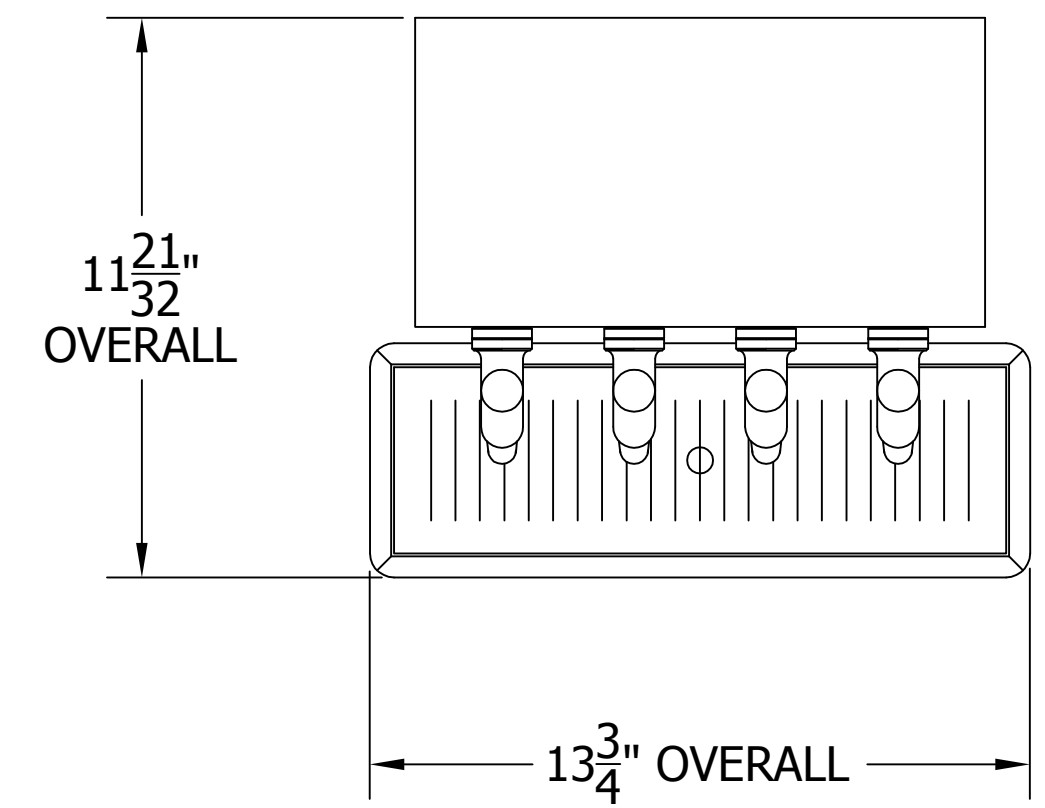

# 4006-4B TEE TOWER & 5020 TOP MOUNTED DRAINER WITH 525SS FAUCETS MOUNTING TEMPLATE

**ATTENTION INSTALLERS**  
 VERIFY SCALE OF PRINT  
 BY CHECKING THESE DIMENSIONS  
 PRIOR TO INSTALLATION OF BEER HEAD  
 (EACH SIDE SHOULD MEASURE  
 EXACTLY 2.00 INCHES)