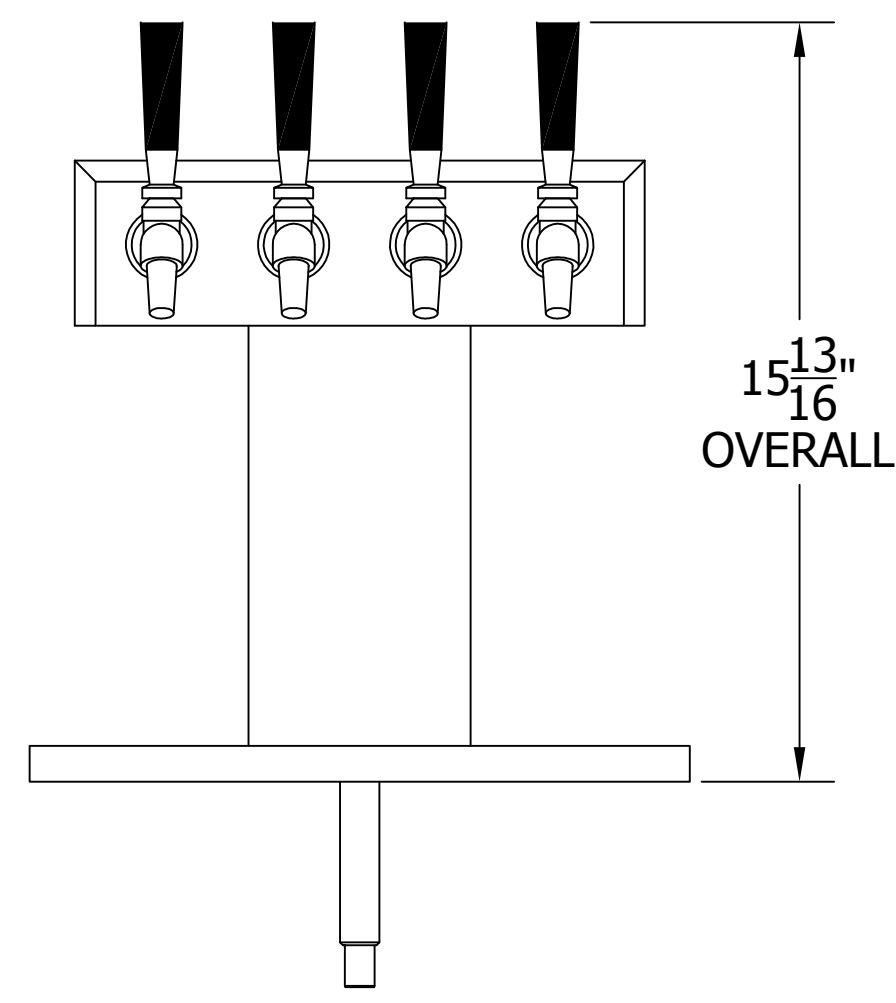

# 4006-4B TEE TOWER & 5020 TOP MOUNTED DRAINER WITH 525SS FAUCETS MOUNTING TEMPLATE

**ATTENTION INSTALLERS**  
 VERIFY SCALE OF PRINT  
 BY CHECKING THESE DIMENSIONS  
 PRIOR TO INSTALLATION OF BEER HEAD  
 (EACH SIDE SHOULD MEASURE  
 EXACTLY 2.00 INCHES)