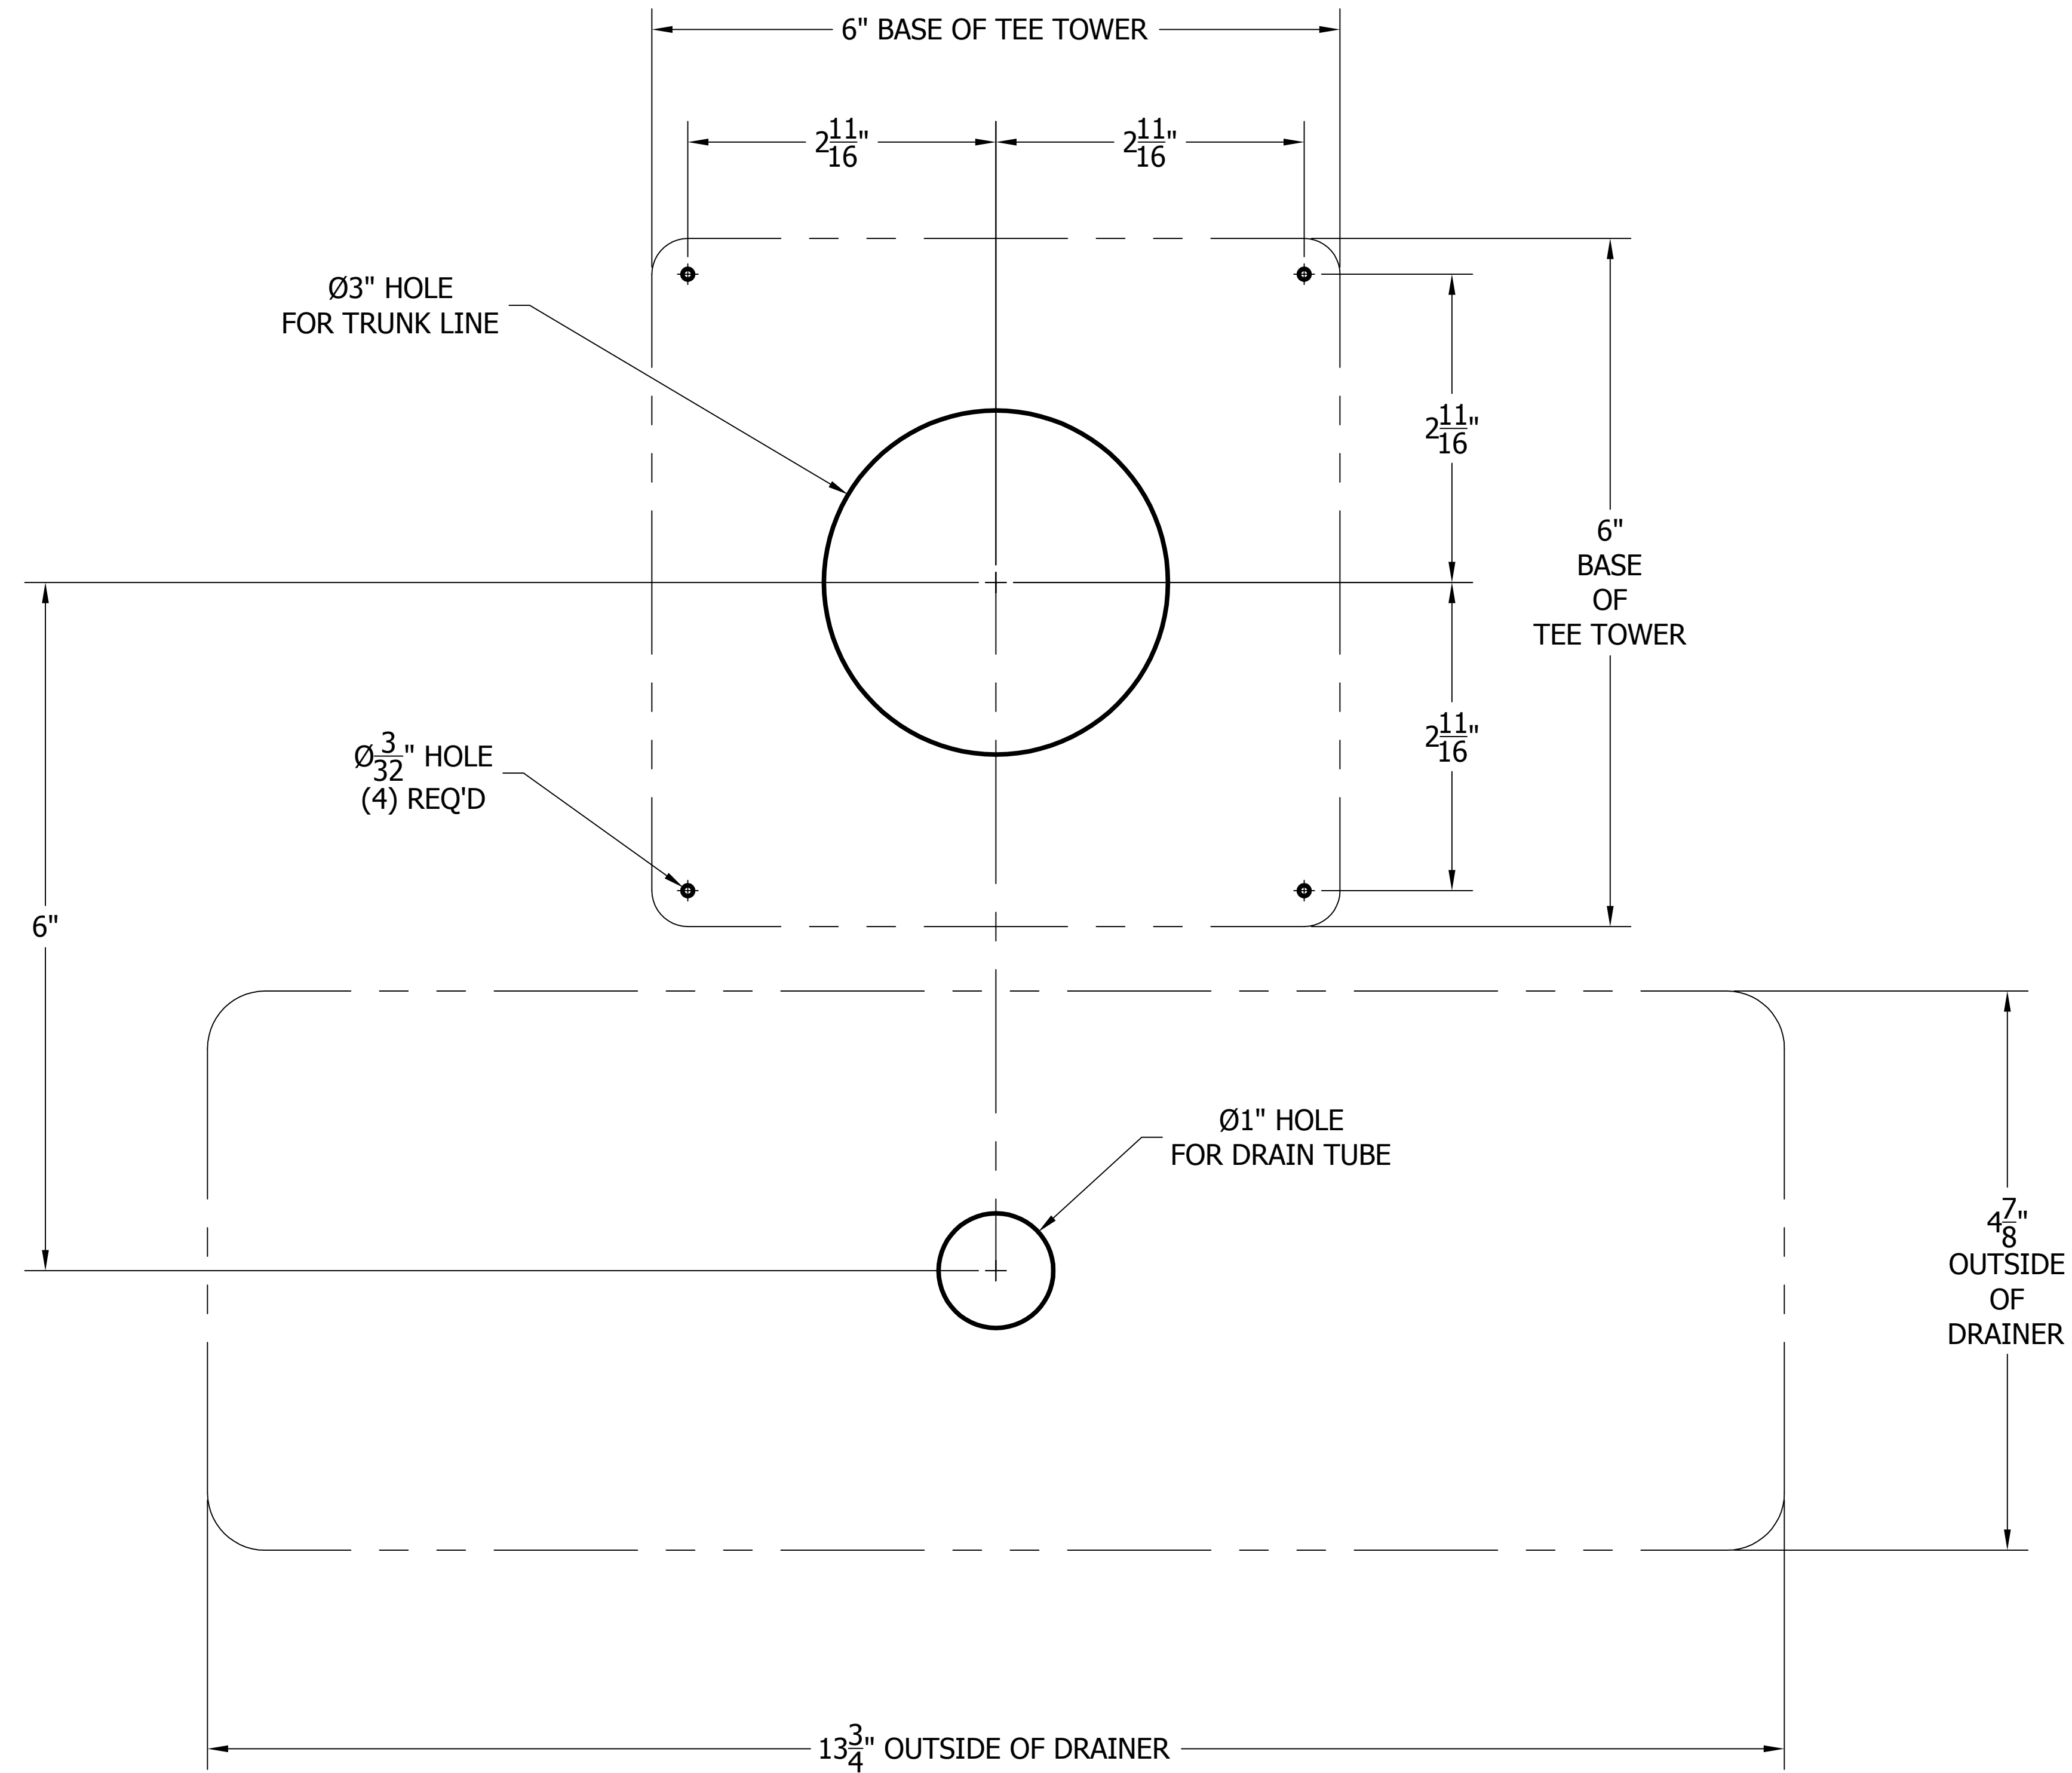

# 4006-4B TEE TOWER & 5020 TOP MOUNTED DRAINER WITH 525SS FAUCETS MOUNTING TEMPLATE

**ATTENTION INSTALLERS**  
 VERIFY SCALE OF PRINT  
 BY CHECKING THESE DIMENSIONS  
 PRIOR TO INSTALLATION OF BEER HEAD  
 (EACH SIDE SHOULD MEASURE  
 EXACTLY 2.00 INCHES)