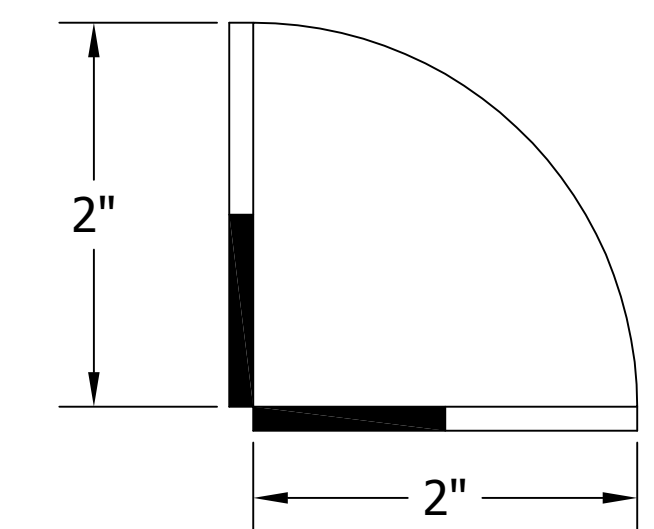

# 4006-4B TEE TOWER & C18645A TOP MOUNTED DRAINER WITH 408 FAUCETS OR 525SS FAUCETS MOUNTING TEMPLATE

**ATTENTION INSTALLERS**  
VERIFY SCALE OF PRINT  
BY CHECKING THESE DIMENSIONS  
PRIOR TO INSTALLATION OF BEER HEAD  
(EACH SIDE SHOULD MEASURE  
EXACTLY 2.00 INCHES)