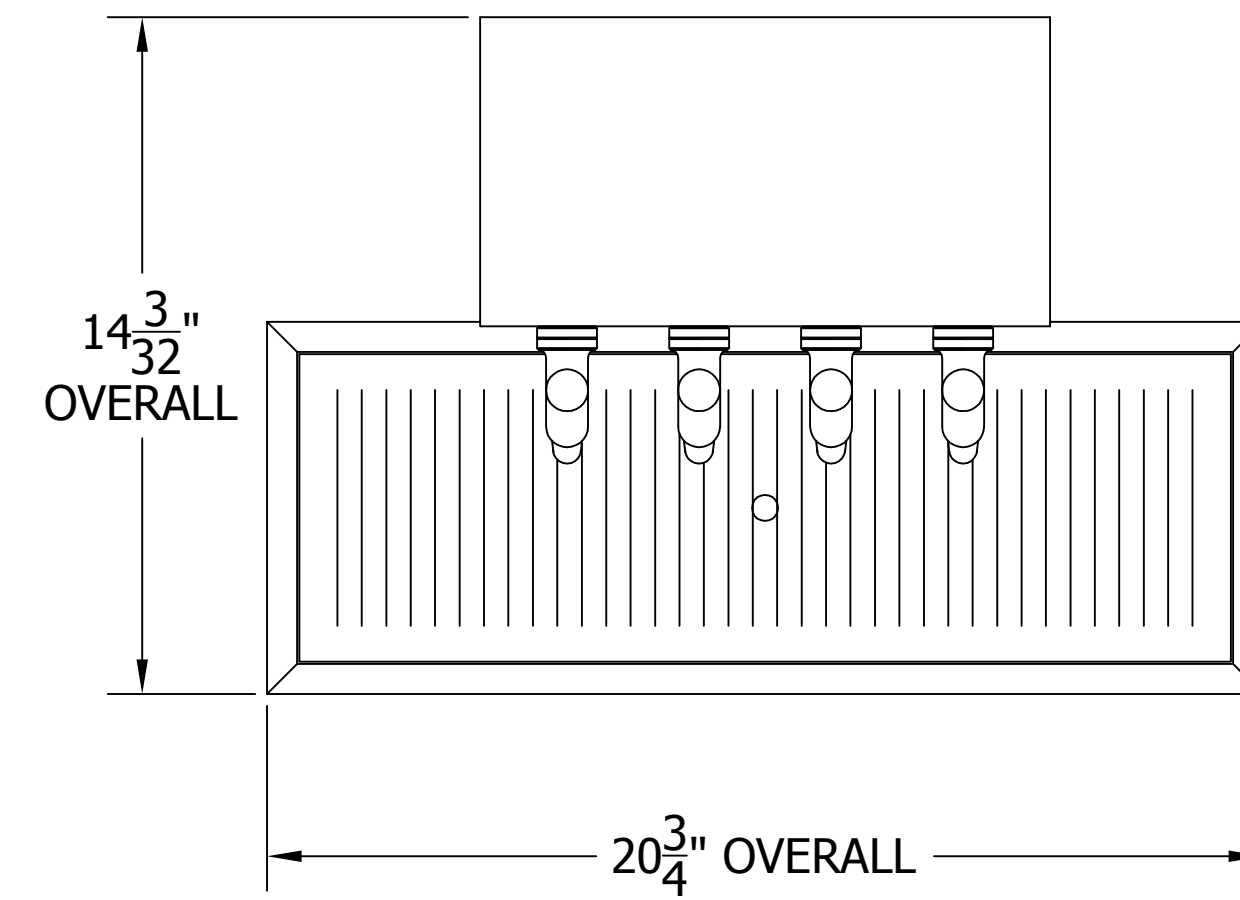

# 4006-4B TEE TOWER & C18645A TOP MOUNTED DRAINER WITH 408 FAUCETS OR 525SS FAUCETS MOUNTING TEMPLATE

**ATTENTION INSTALLERS**  
VERIFY SCALE OF PRINT  
BY CHECKING THESE DIMENSIONS  
PRIOR TO INSTALLATION OF BEER HEAD  
(EACH SIDE SHOULD MEASURE  
EXACTLY 2.00 INCHES)