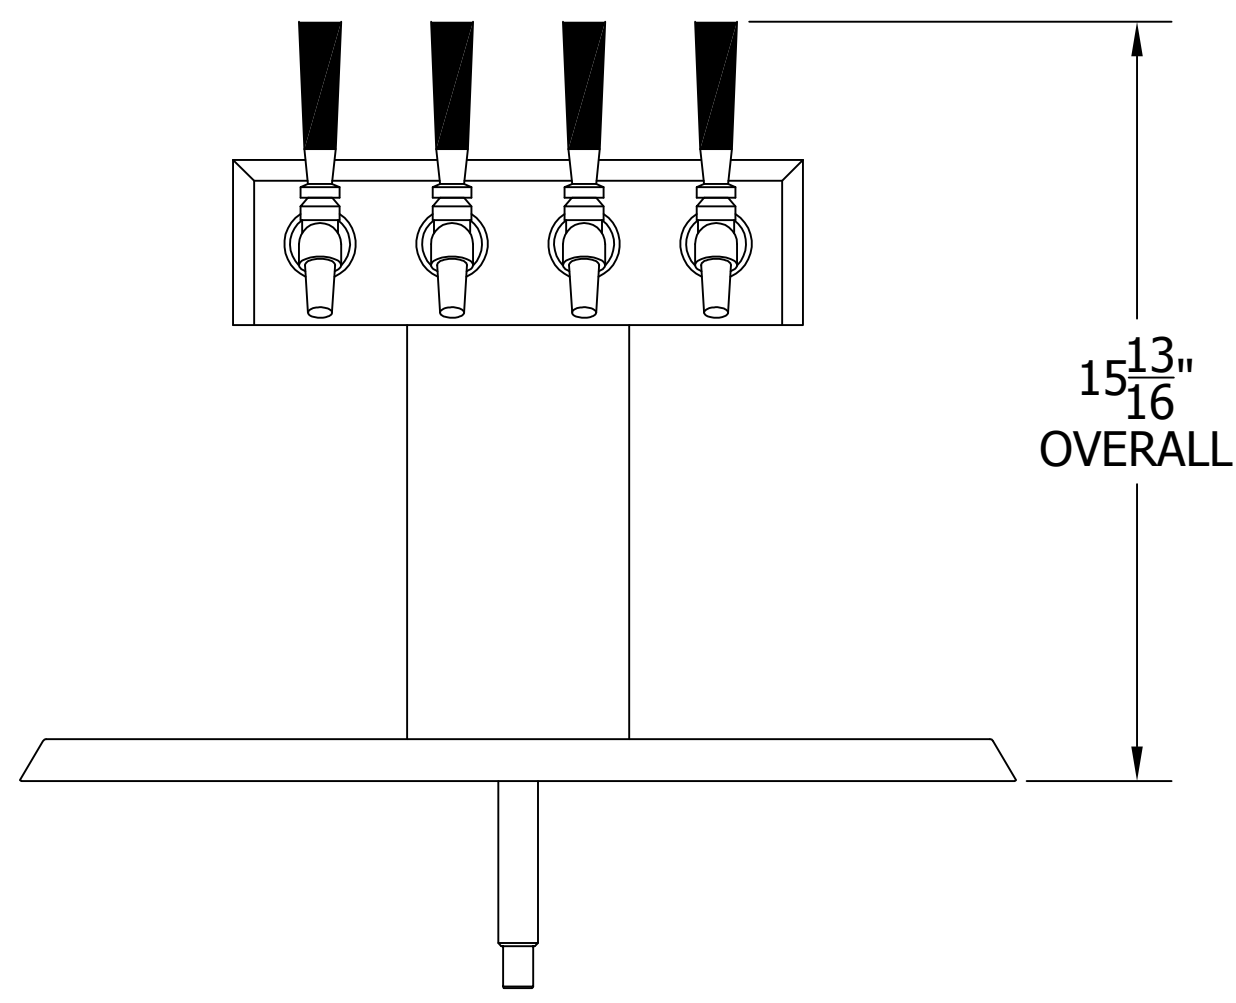

# 4006-4B TEE TOWER & C18645A TOP MOUNTED DRAINER WITH 408 FAUCETS OR 525SS FAUCETS MOUNTING TEMPLATE

**ATTENTION INSTALLERS**  
VERIFY SCALE OF PRINT  
BY CHECKING THESE DIMENSIONS  
PRIOR TO INSTALLATION OF BEER HEAD  
(EACH SIDE SHOULD MEASURE  
EXACTLY 2.00 INCHES)