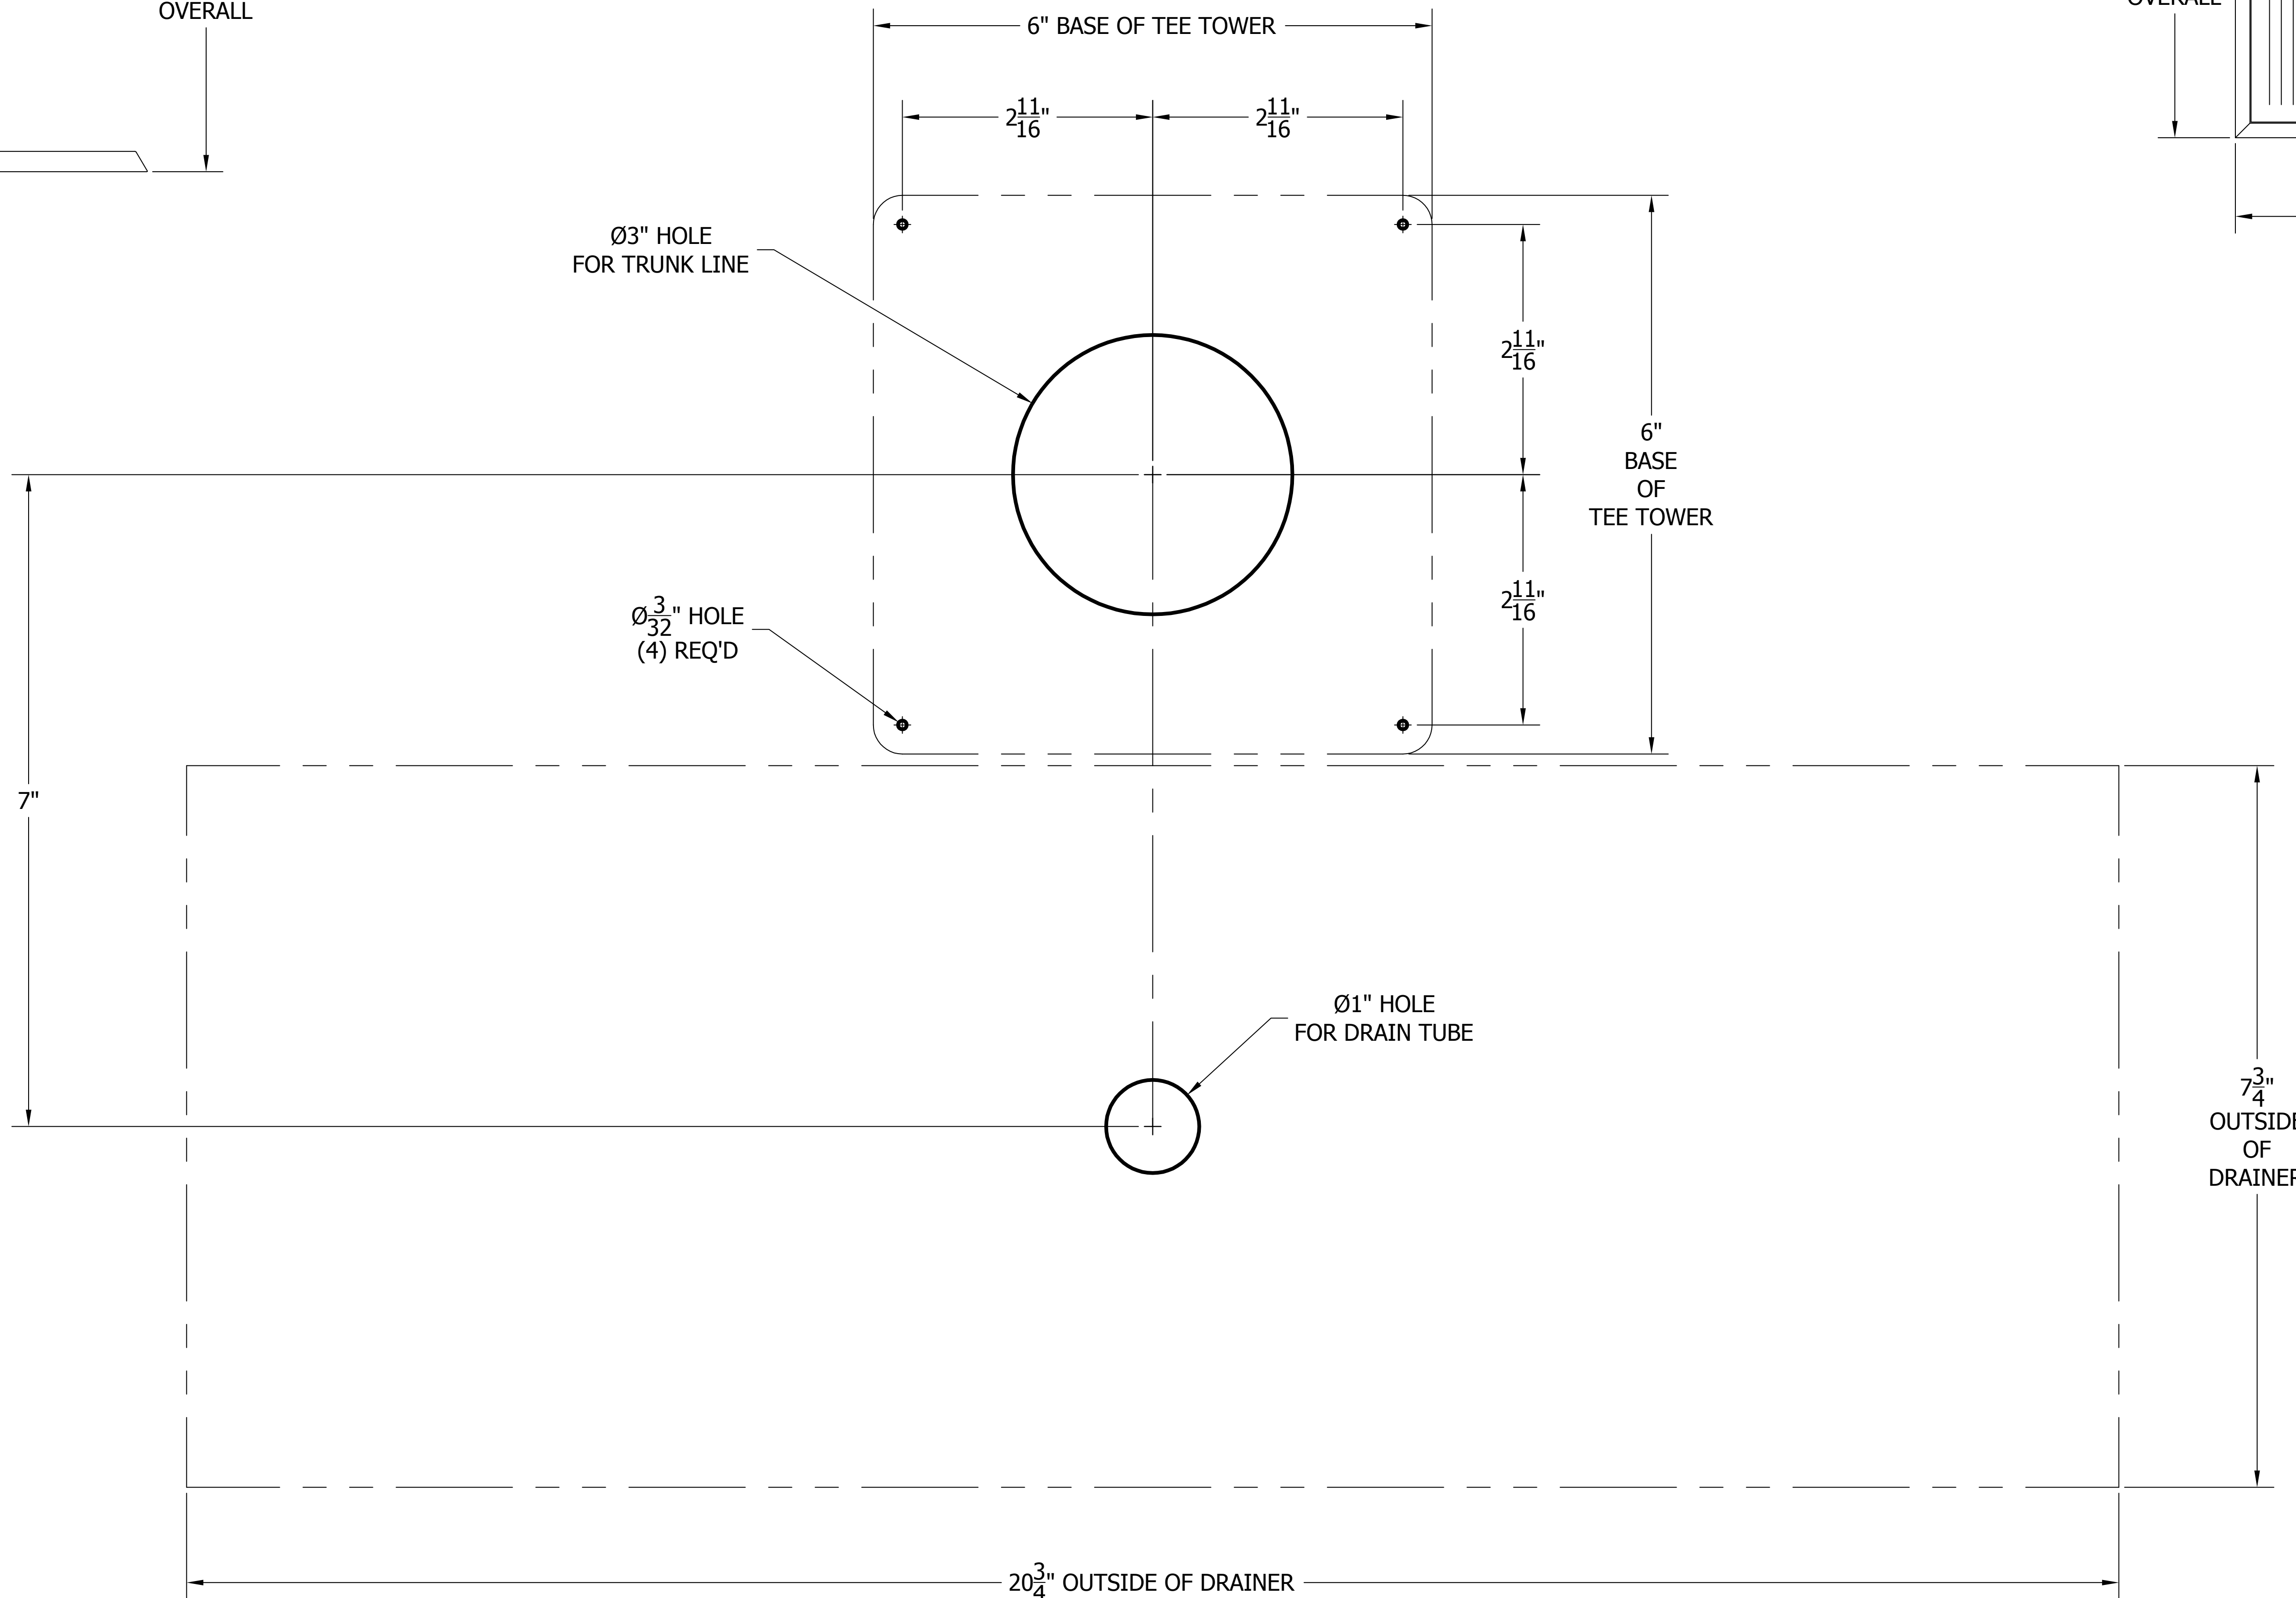

# 4006-4B TEE TOWER & C18645A TOP MOUNTED DRAINER WITH 408 FAUCETS OR 525SS FAUCETS MOUNTING TEMPLATE

**ATTENTION INSTALLERS**  
VERIFY SCALE OF PRINT  
BY CHECKING THESE DIMENSIONS  
PRIOR TO INSTALLATION OF BEER HEAD  
(EACH SIDE SHOULD MEASURE  
EXACTLY 2.00 INCHES)