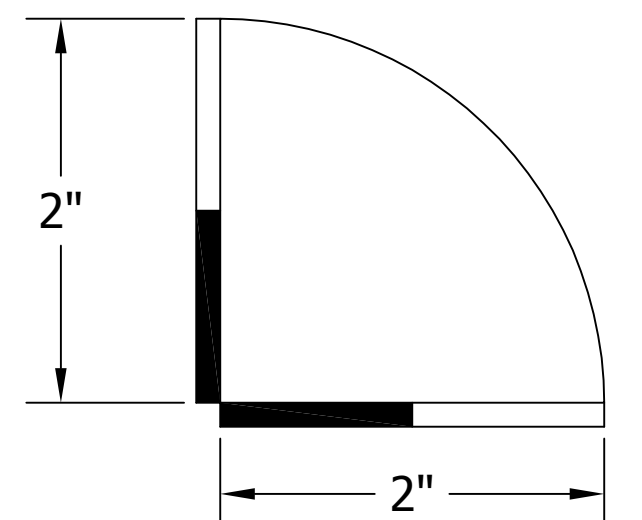

4006-4B TEE TOWER & C18640A TOP MOUNTED DRAINER WITH 408 FAUCETS OR 525SS FAUCETS MOUNTING TEMPLATE

ATTENTION INSTALLERS
 VERIFY SCALE OF PRINT
 BY CHECKING THESE DIMENSIONS
 PRIOR TO INSTALLATION OF BEER HEAD
 (EACH SIDE SHOULD MEASURE
 EXACTLY 2.00 INCHES)