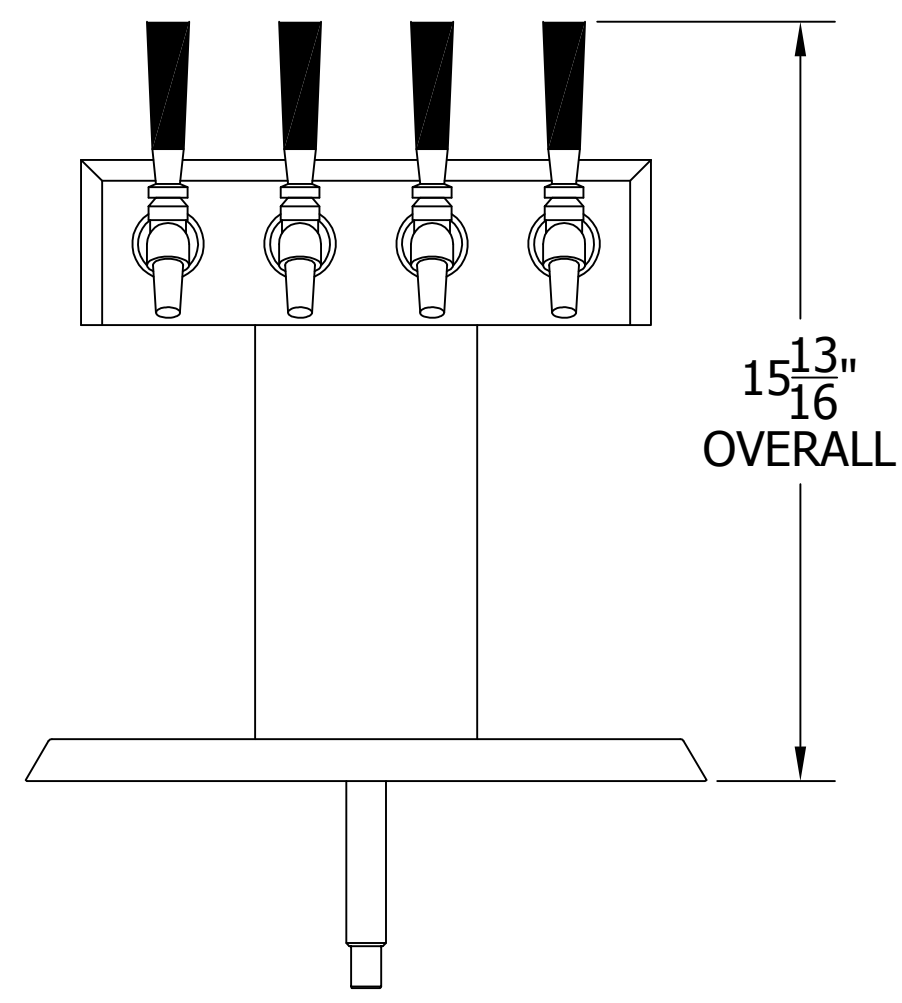

4006-4B TEE TOWER & C18640A TOP MOUNTED DRAINER WITH 408 FAUCETS OR 525SS FAUCETS MOUNTING TEMPLATE

ATTENTION INSTALLERS
 VERIFY SCALE OF PRINT
 BY CHECKING THESE DIMENSIONS
 PRIOR TO INSTALLATION OF BEER HEAD
 (EACH SIDE SHOULD MEASURE
 EXACTLY 2.00 INCHES)