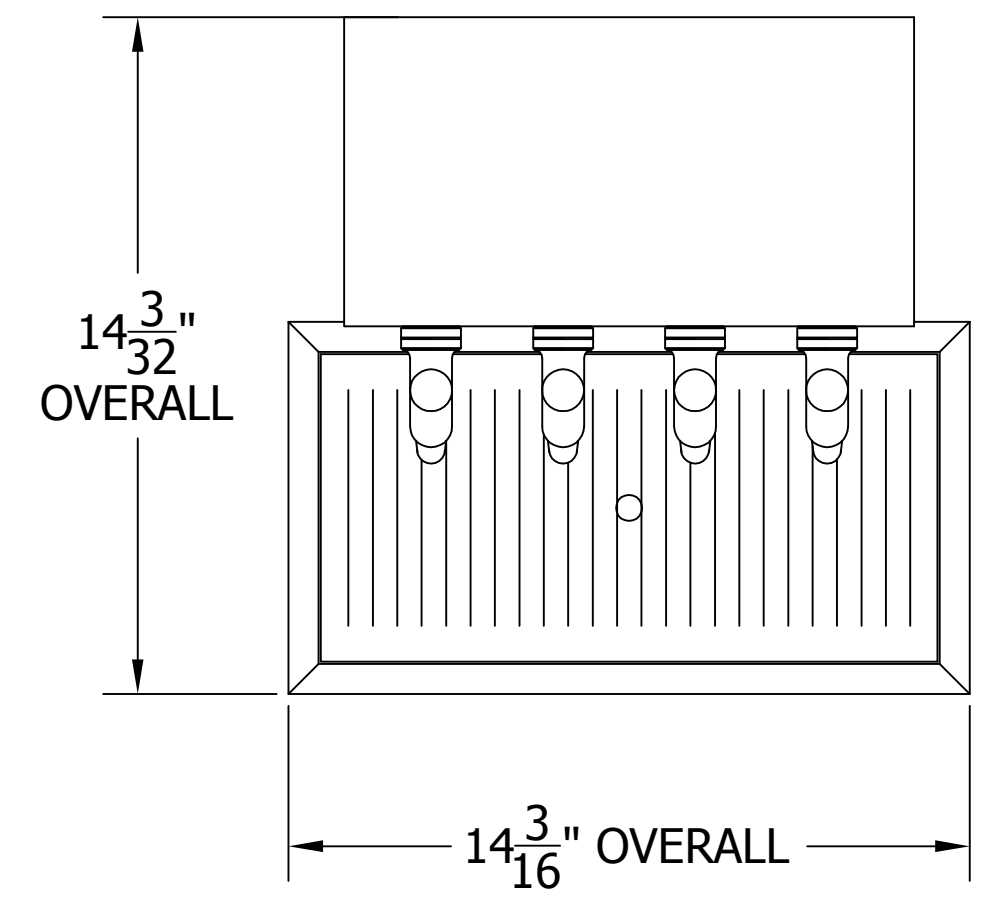

4006-4B TEE TOWER & C18640A TOP MOUNTED DRAINER WITH 408 FAUCETS OR 525SS FAUCETS MOUNTING TEMPLATE

ATTENTION INSTALLERS
 VERIFY SCALE OF PRINT
 BY CHECKING THESE DIMENSIONS
 PRIOR TO INSTALLATION OF BEER HEAD
 (EACH SIDE SHOULD MEASURE
 EXACTLY 2.00 INCHES)