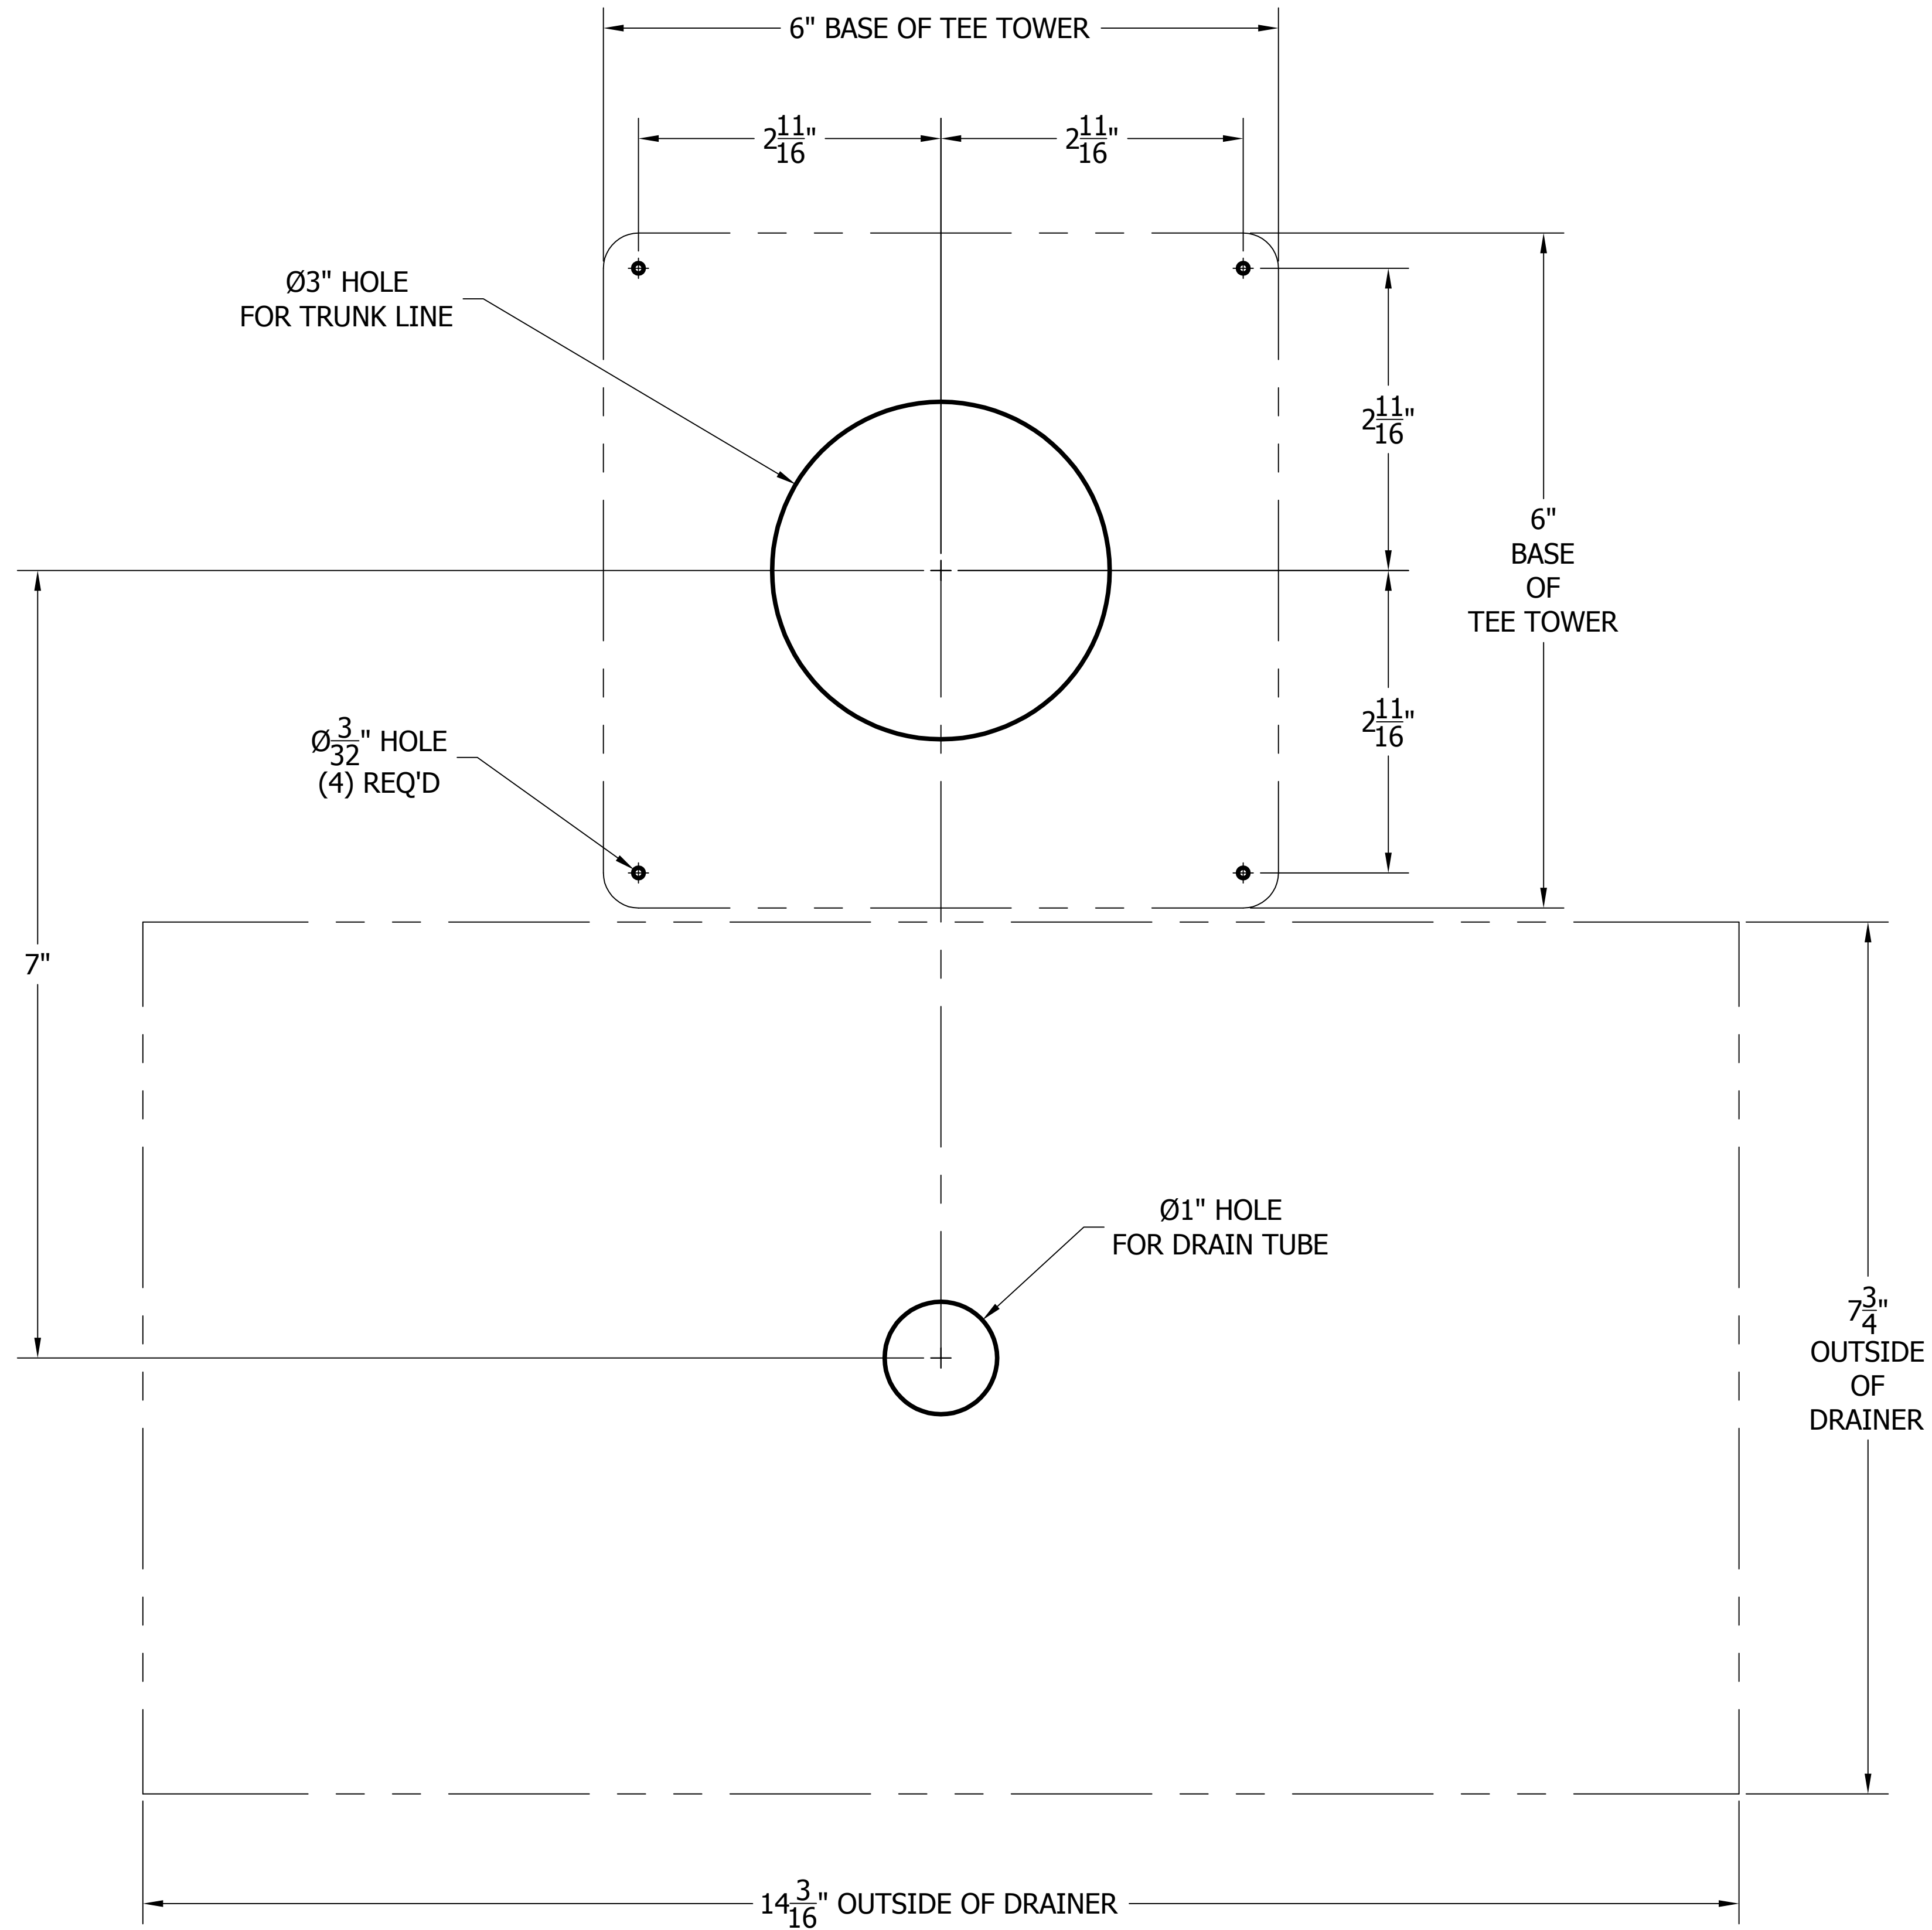

4006-4B TEE TOWER & C18640A TOP MOUNTED DRAINER WITH 408 FAUCETS OR 525SS FAUCETS MOUNTING TEMPLATE

ATTENTION INSTALLERS
 VERIFY SCALE OF PRINT
 BY CHECKING THESE DIMENSIONS
 PRIOR TO INSTALLATION OF BEER HEAD
 (EACH SIDE SHOULD MEASURE
 EXACTLY 2.00 INCHES)