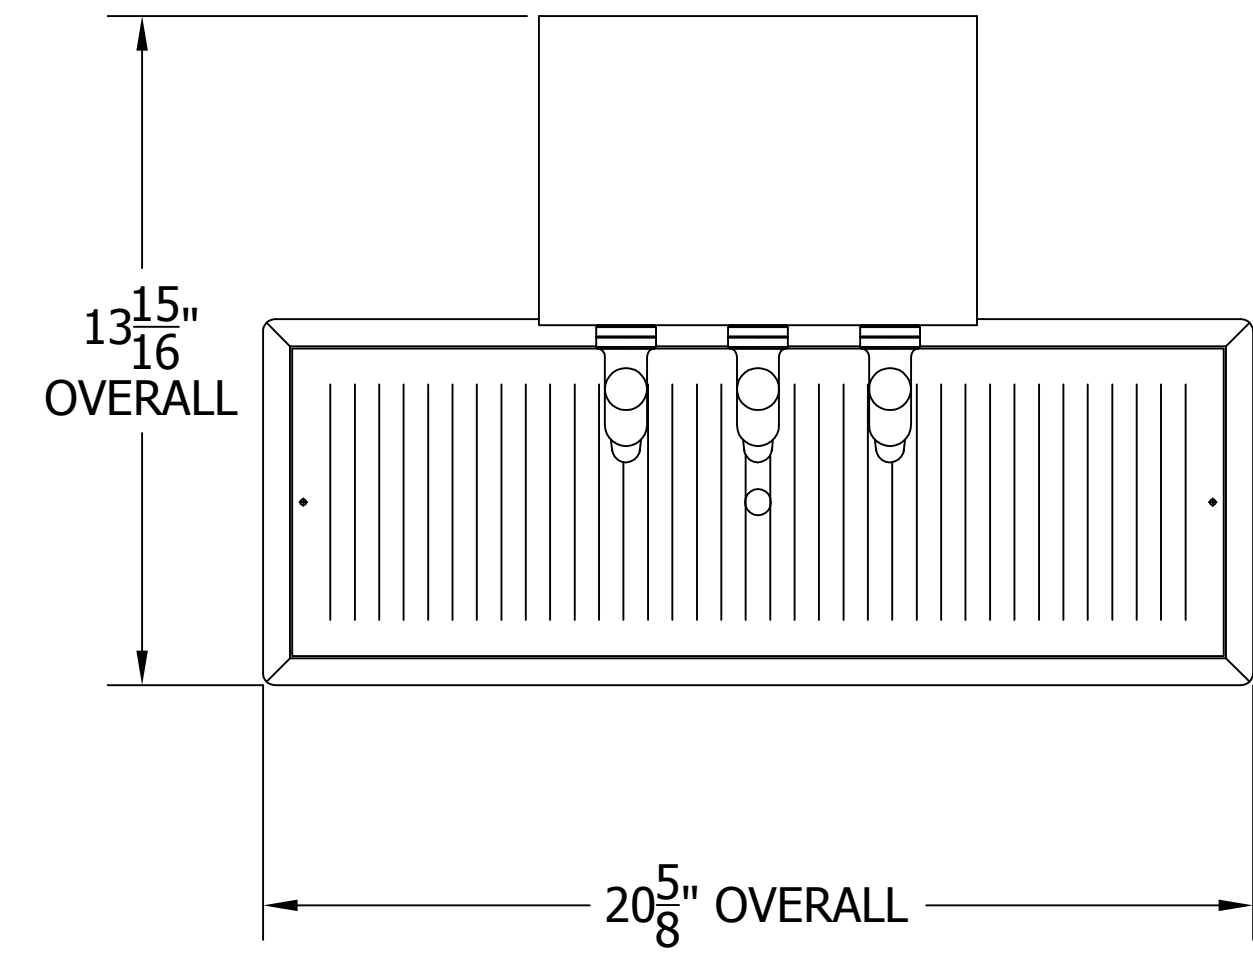

# 4006-3B TEE TOWER & C32257 RECESSED DRAINER WITH 408 FAUCETS OR 525SS FAUCETS MOUNTING TEMPLATE

**ATTENTION INSTALLERS**  
VERIFY SCALE OF PRINT  
BY CHECKING THESE DIMENSIONS  
PRIOR TO INSTALLATION OF BEER HEAD  
(EACH SIDE SHOULD MEASURE  
EXACTLY 2.00 INCHES)