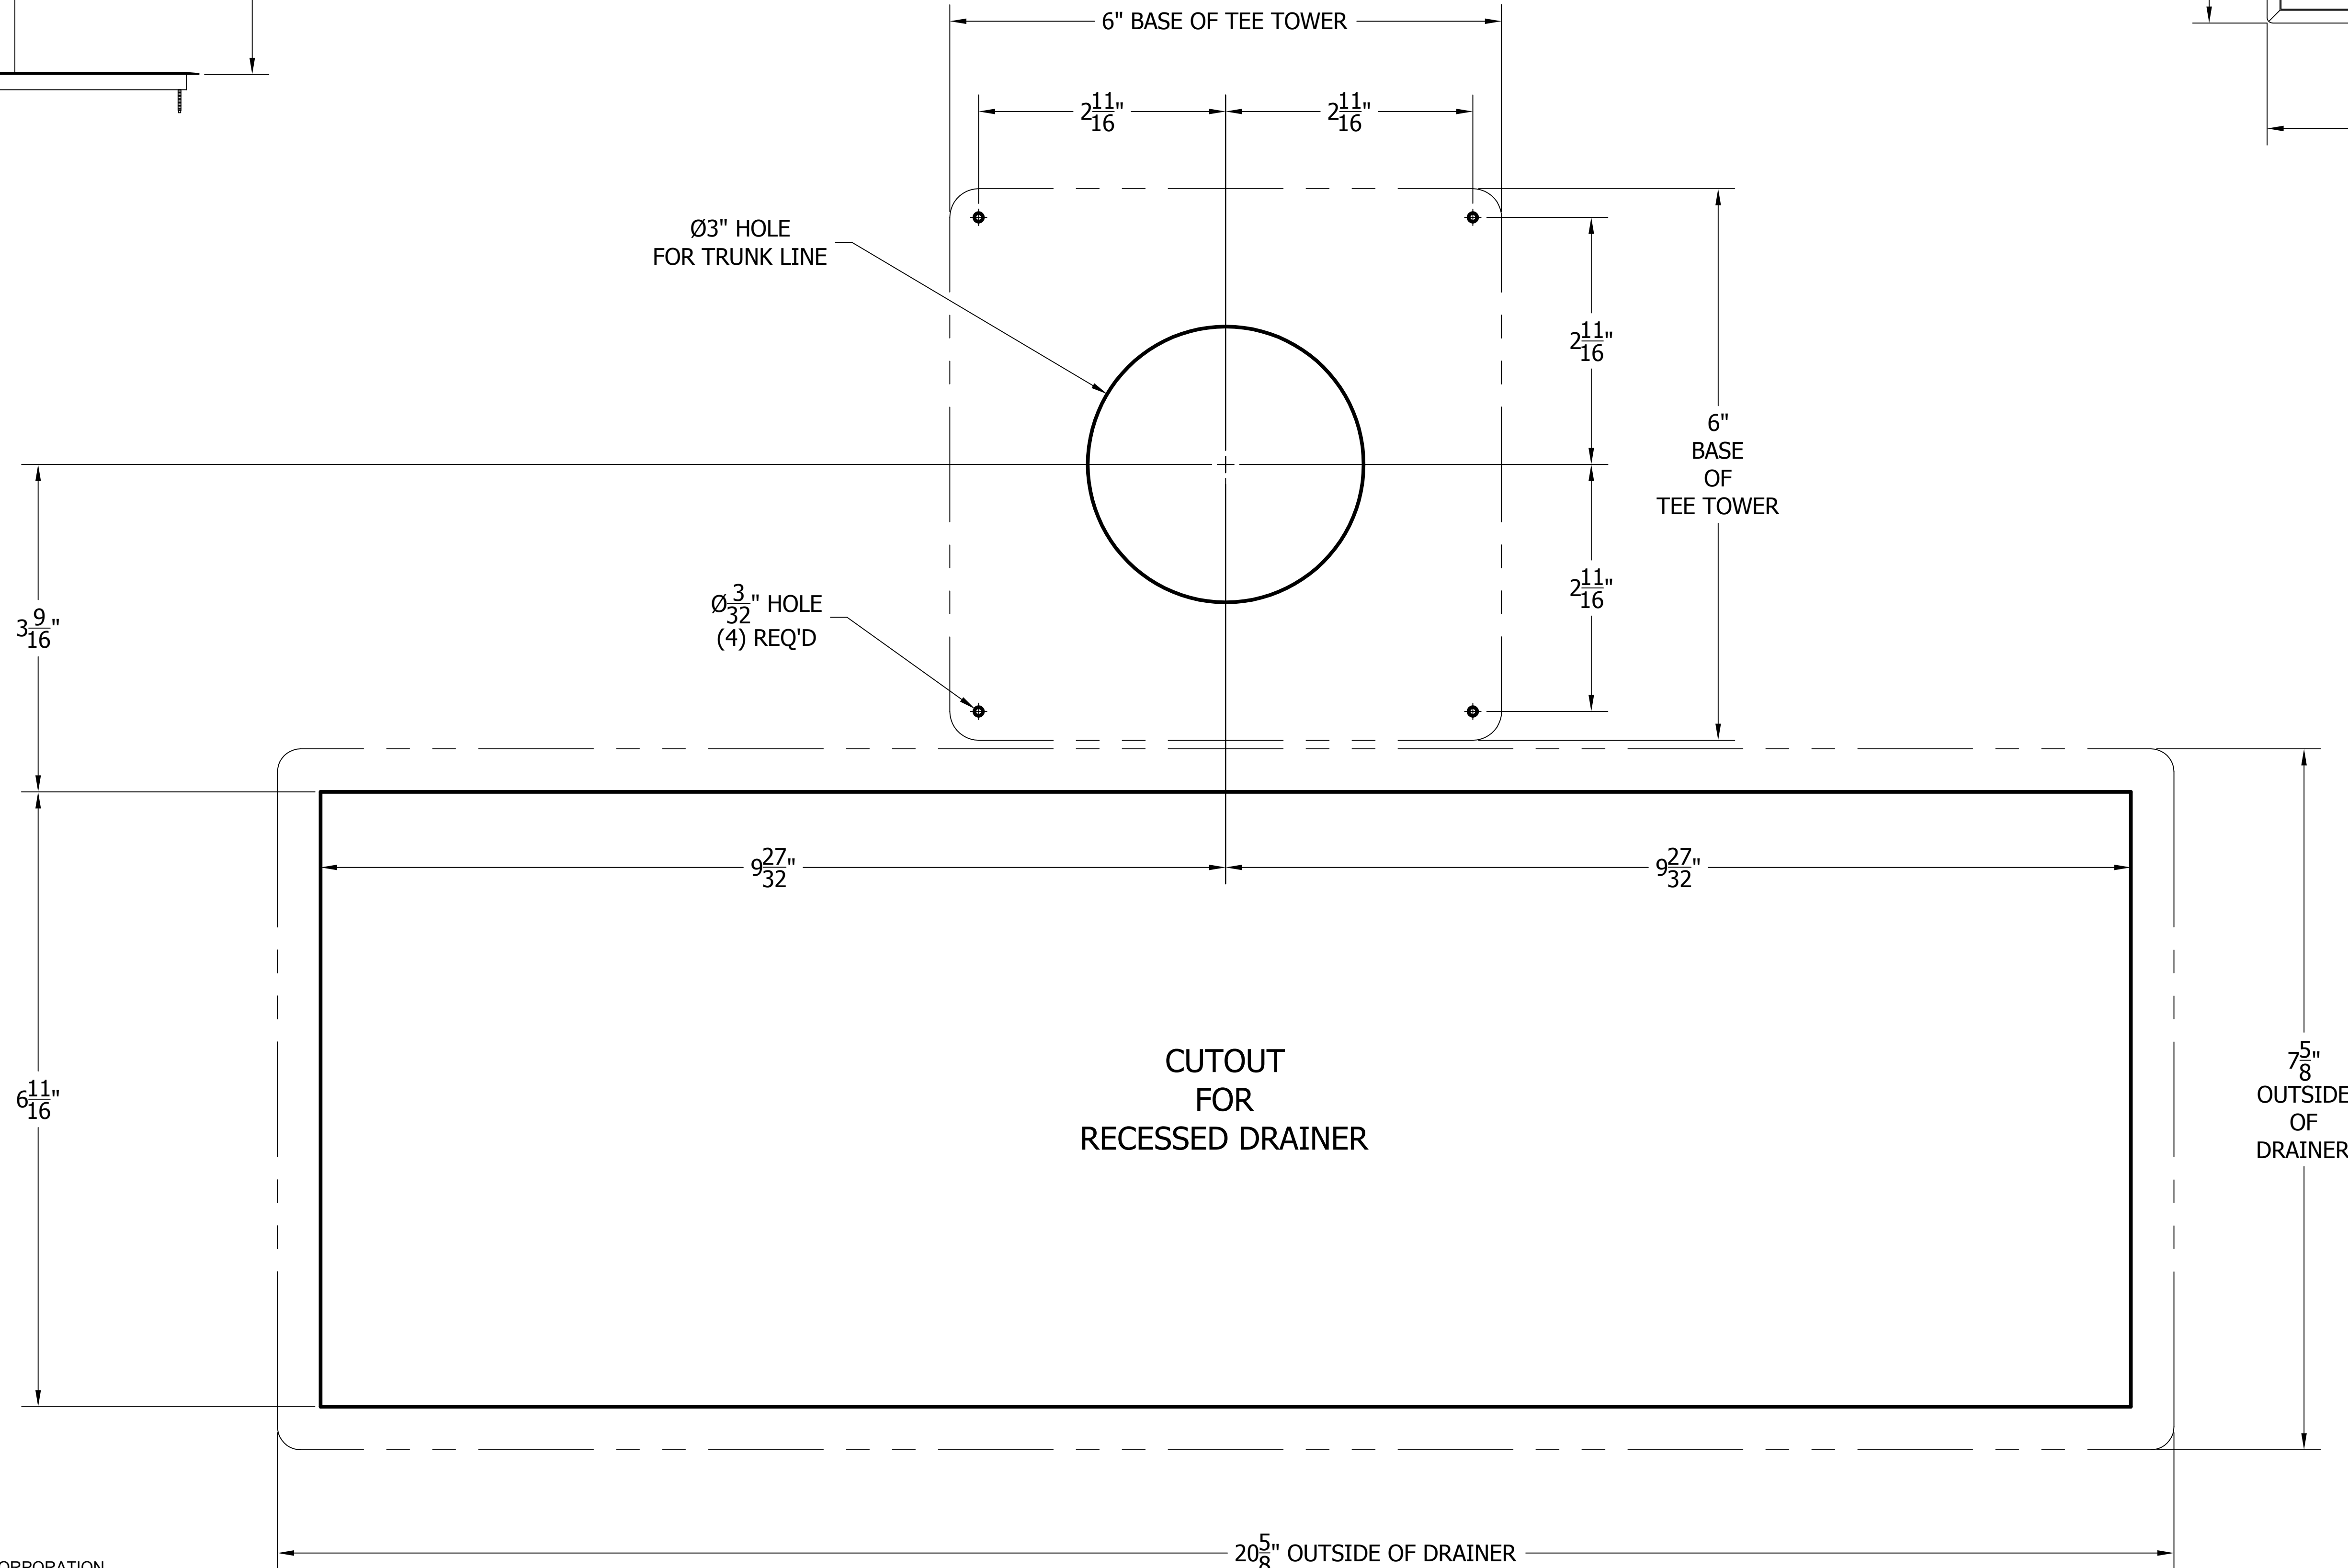

# 4006-3B TEE TOWER & C32257 RECESSED DRAINER WITH 408 FAUCETS OR 525SS FAUCETS MOUNTING TEMPLATE

**ATTENTION INSTALLERS**  
VERIFY SCALE OF PRINT  
BY CHECKING THESE DIMENSIONS  
PRIOR TO INSTALLATION OF BEER HEAD  
(EACH SIDE SHOULD MEASURE  
EXACTLY 2.00 INCHES)