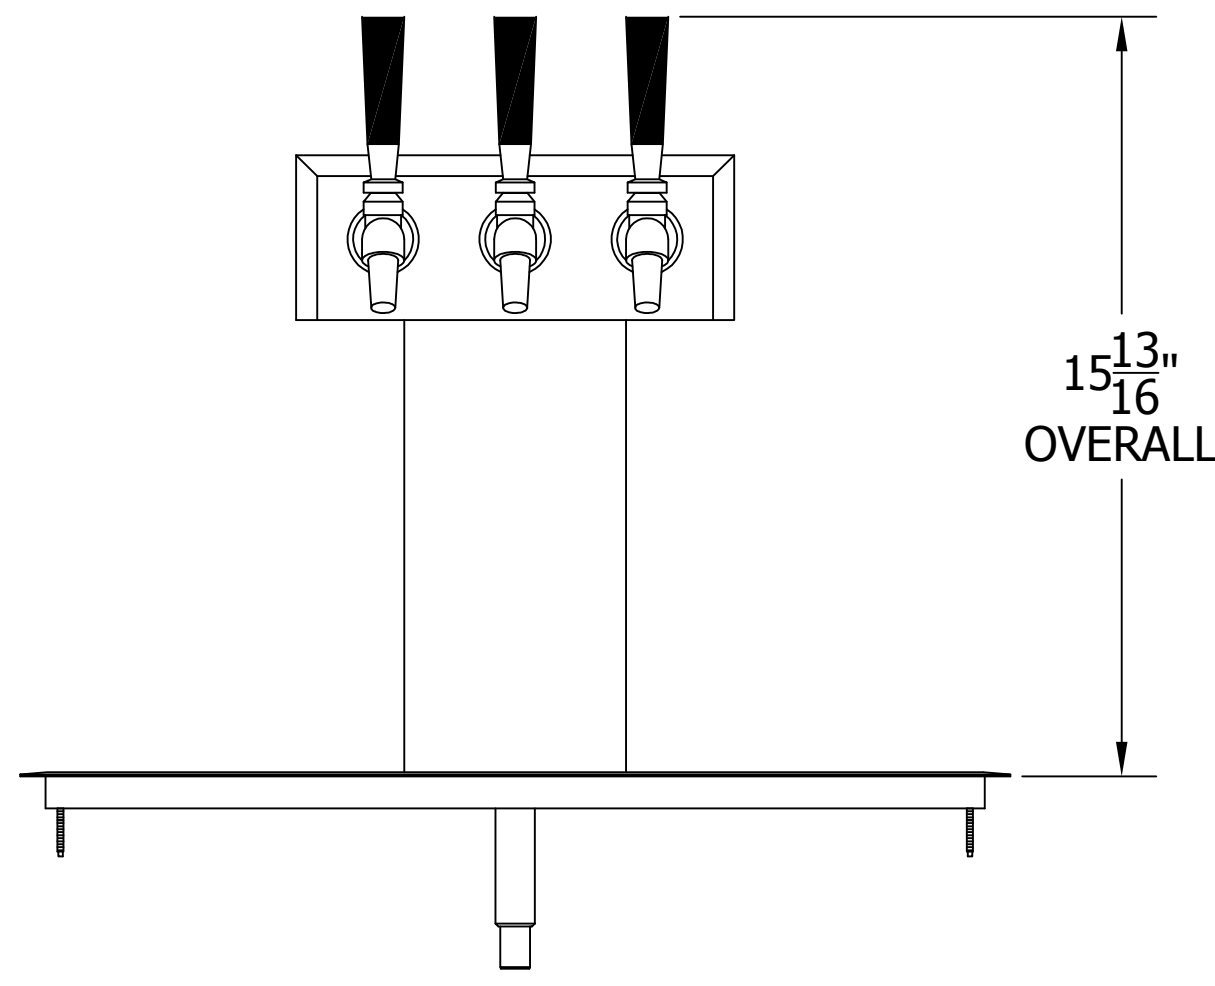

# 4006-3B TEE TOWER & C32257 RECESSED DRAINER WITH 408 FAUCETS OR 525SS FAUCETS MOUNTING TEMPLATE

**ATTENTION INSTALLERS**  
VERIFY SCALE OF PRINT  
BY CHECKING THESE DIMENSIONS  
PRIOR TO INSTALLATION OF BEER HEAD  
(EACH SIDE SHOULD MEASURE  
EXACTLY 2.00 INCHES)