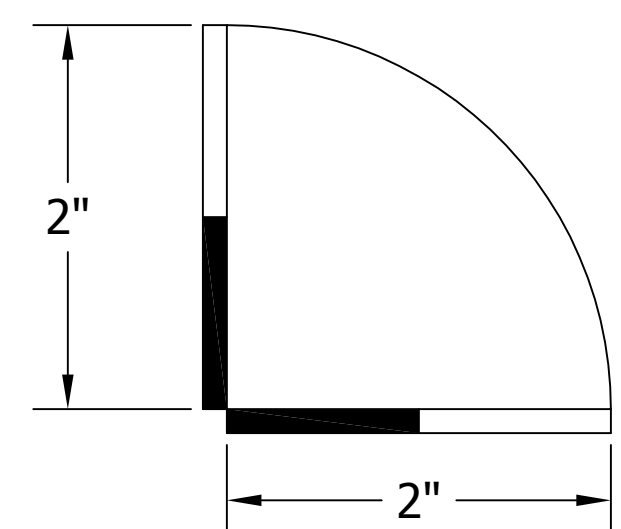

# 4006-3B TEE TOWER & C32257 RECESSED DRAINER WITH 408 FAUCETS OR 525SS FAUCETS MOUNTING TEMPLATE

**ATTENTION INSTALLERS**  
VERIFY SCALE OF PRINT  
BY CHECKING THESE DIMENSIONS  
PRIOR TO INSTALLATION OF BEER HEAD  
(EACH SIDE SHOULD MEASURE  
EXACTLY 2.00 INCHES)