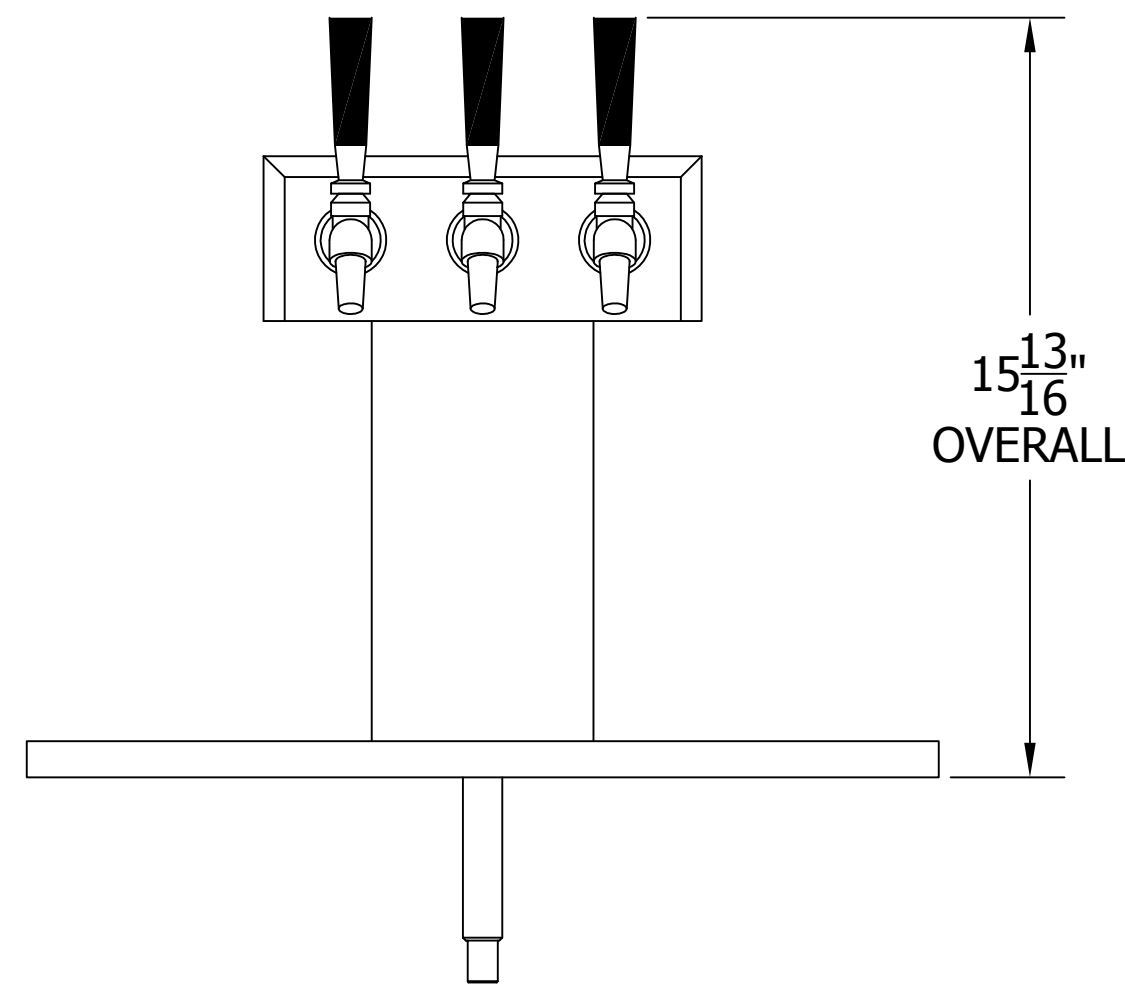

# 4006-3B TEE TOWER & 5025 TOP MOUNTED DRAINER WITH 525SS FAUCETS MOUNTING TEMPLATE

**ATTENTION INSTALLERS**  
 VERIFY SCALE OF PRINT  
 BY CHECKING THESE DIMENSIONS  
 PRIOR TO INSTALLATION OF BEER HEAD  
 (EACH SIDE SHOULD MEASURE  
 EXACTLY 2.00 INCHES)