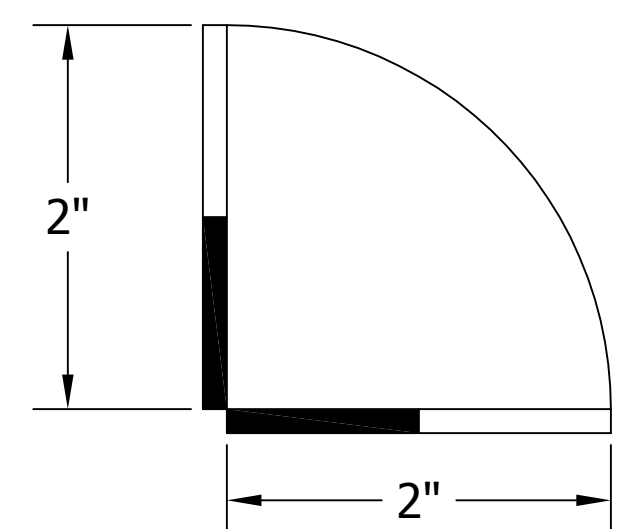

# 4006-3B TEE TOWER & 5025 TOP MOUNTED DRAINER WITH 525SS FAUCETS MOUNTING TEMPLATE

**ATTENTION INSTALLERS**  
 VERIFY SCALE OF PRINT  
 BY CHECKING THESE DIMENSIONS  
 PRIOR TO INSTALLATION OF BEER HEAD  
 (EACH SIDE SHOULD MEASURE  
 EXACTLY 2.00 INCHES)