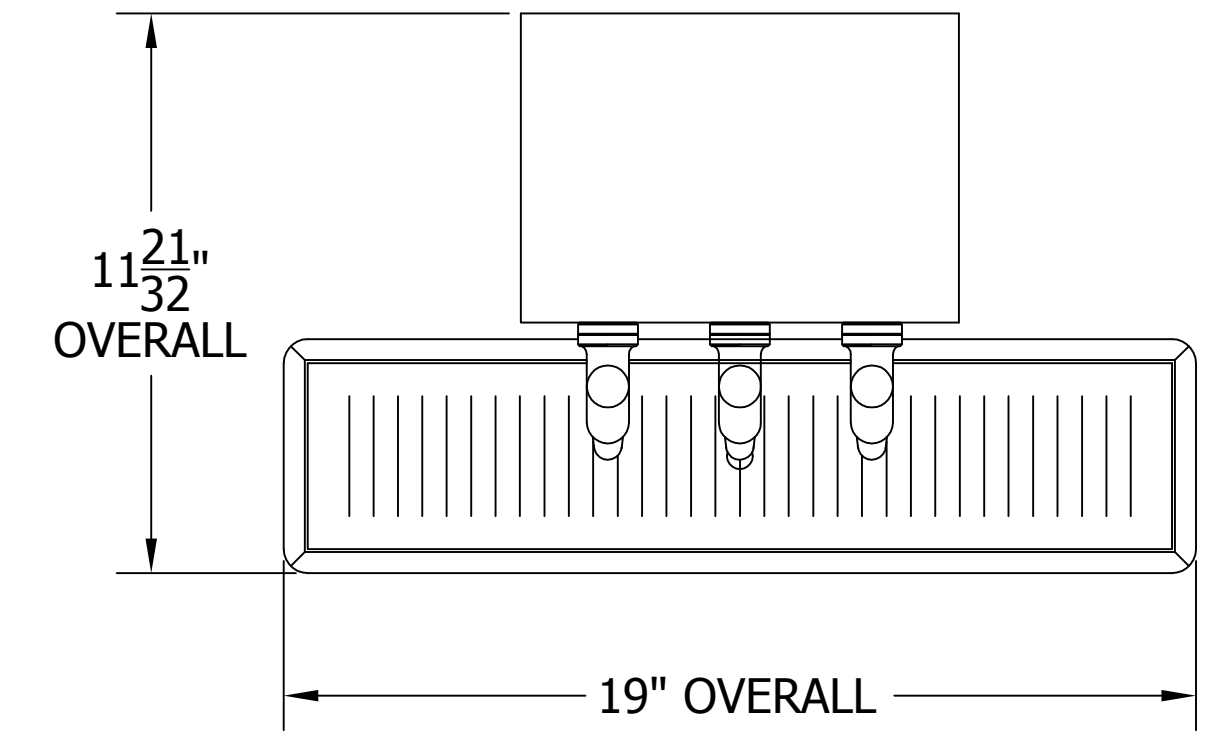

# 4006-3B TEE TOWER & 5025 TOP MOUNTED DRAINER WITH 525SS FAUCETS MOUNTING TEMPLATE

**ATTENTION INSTALLERS**  
 VERIFY SCALE OF PRINT  
 BY CHECKING THESE DIMENSIONS  
 PRIOR TO INSTALLATION OF BEER HEAD  
 (EACH SIDE SHOULD MEASURE  
 EXACTLY 2.00 INCHES)