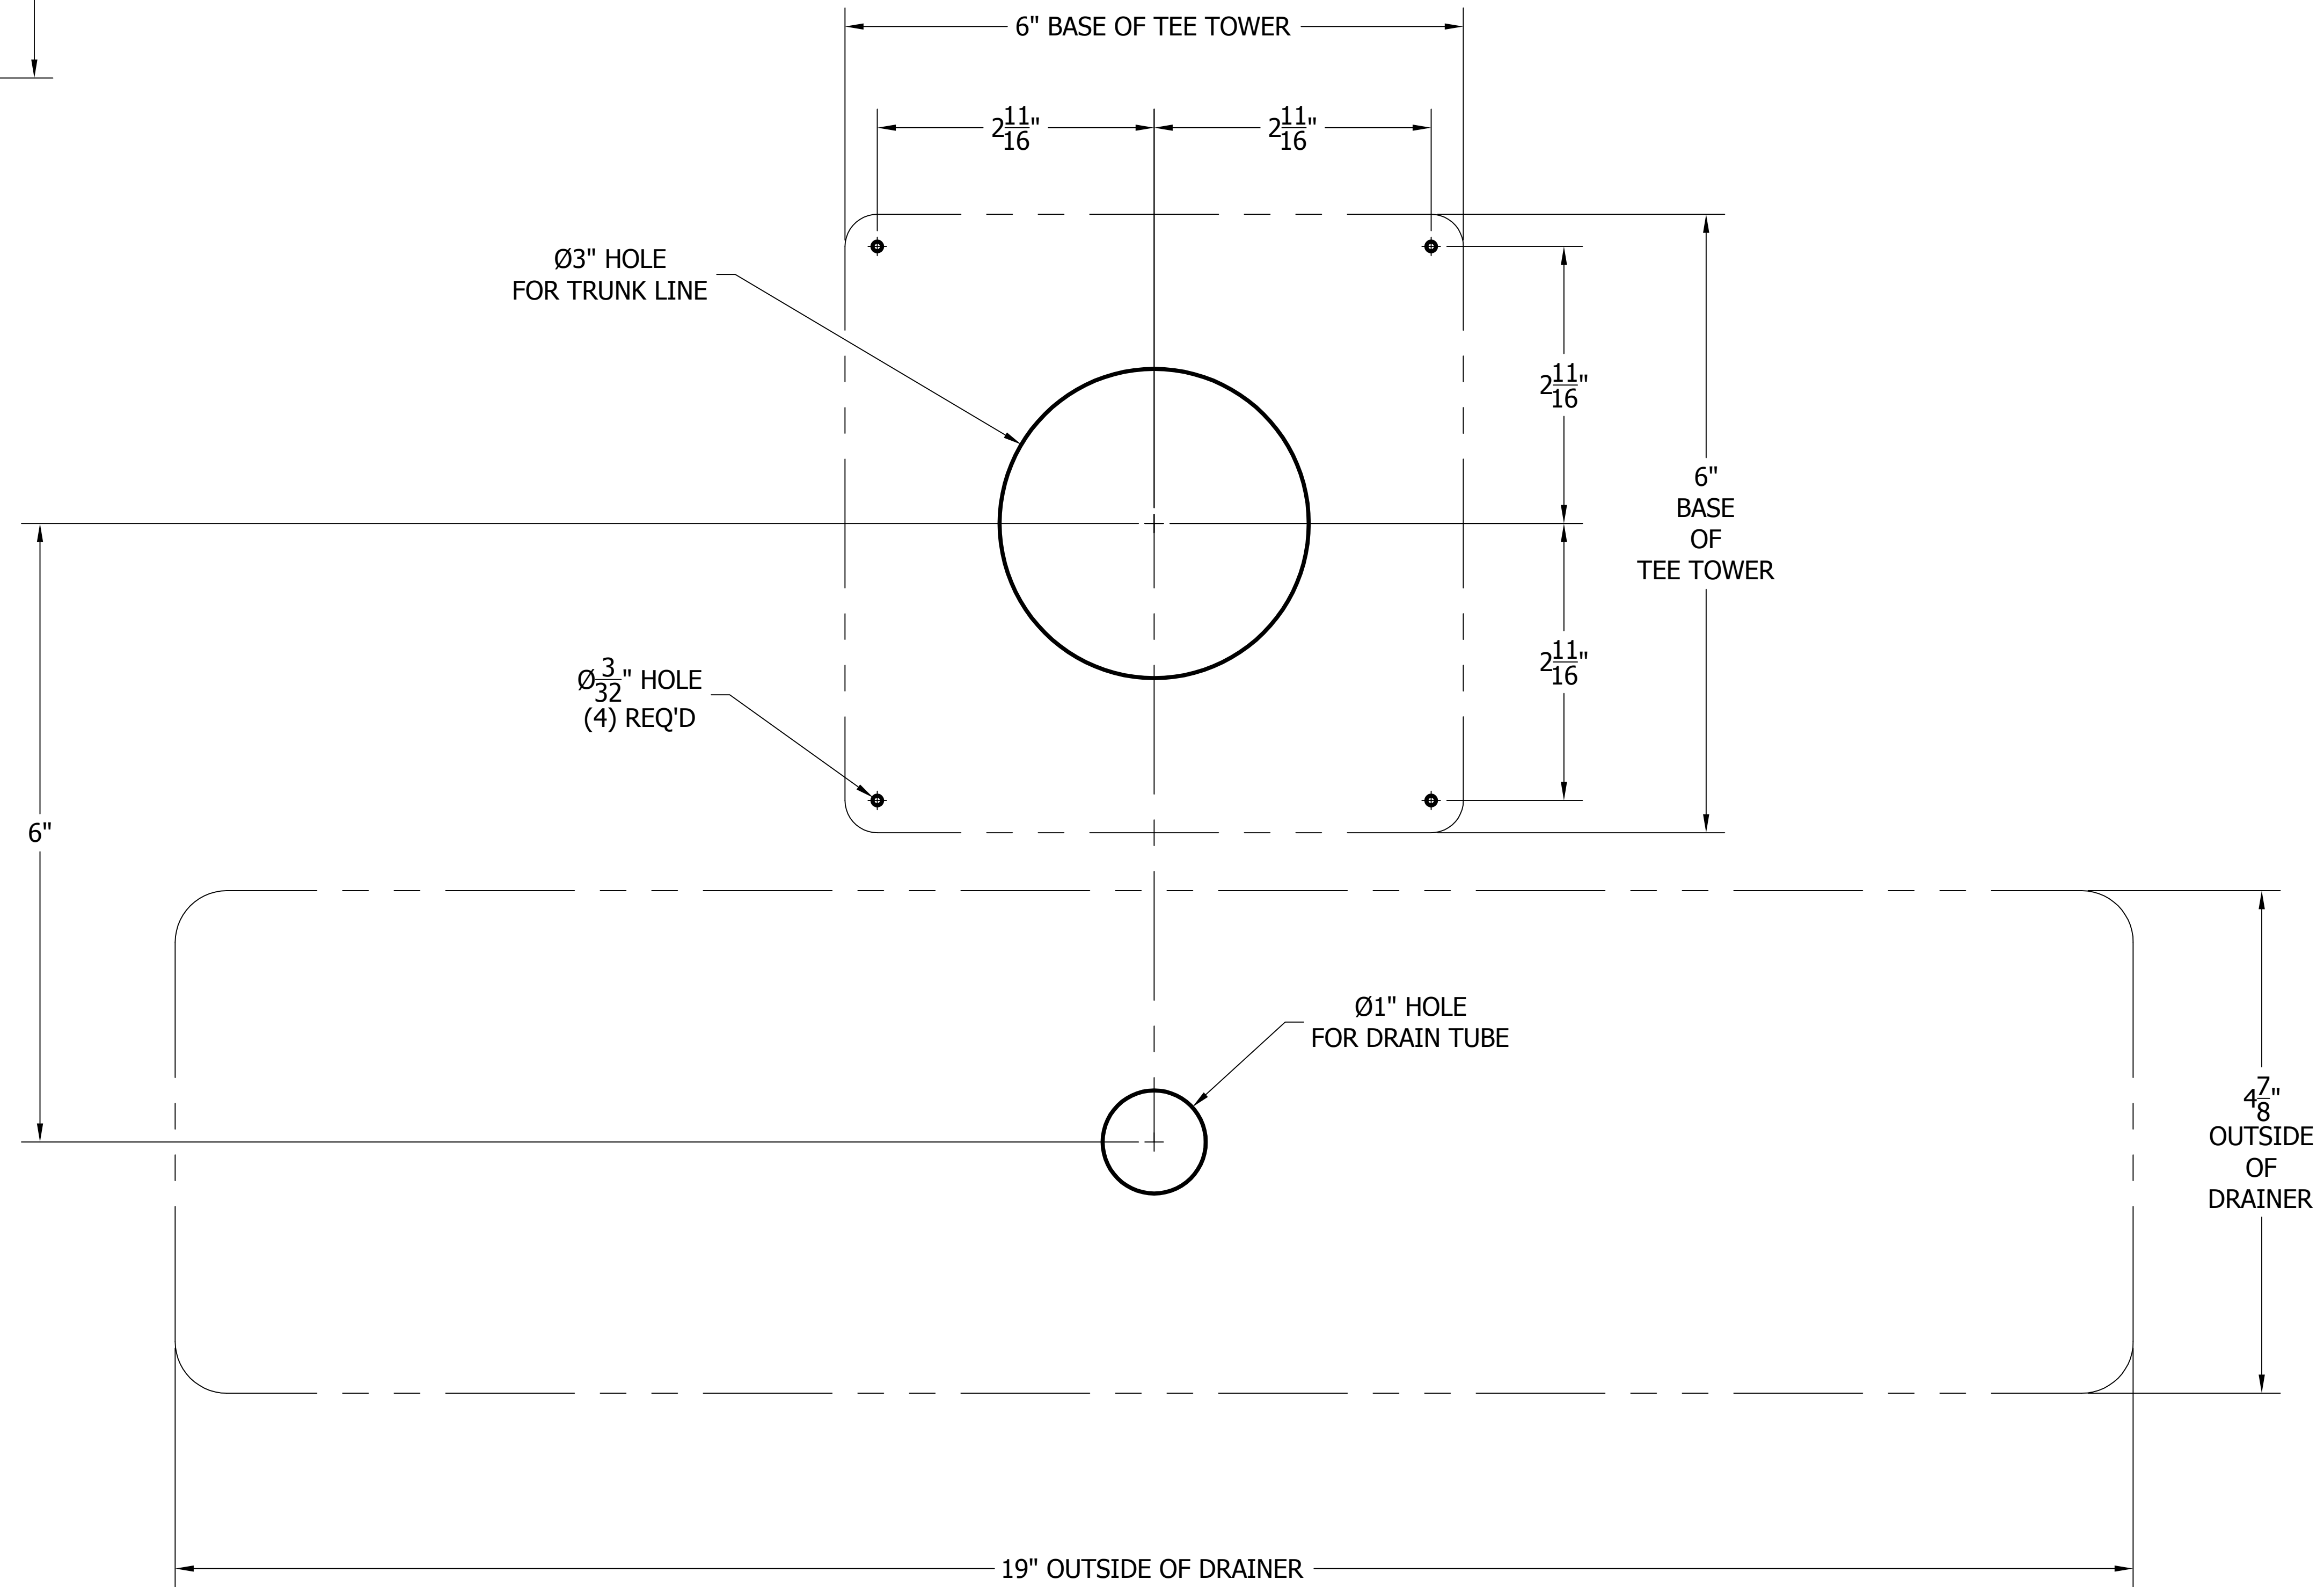

# 4006-3B TEE TOWER & 5025 TOP MOUNTED DRAINER WITH 525SS FAUCETS MOUNTING TEMPLATE

**ATTENTION INSTALLERS**  
 VERIFY SCALE OF PRINT  
 BY CHECKING THESE DIMENSIONS  
 PRIOR TO INSTALLATION OF BEER HEAD  
 (EACH SIDE SHOULD MEASURE  
 EXACTLY 2.00 INCHES)