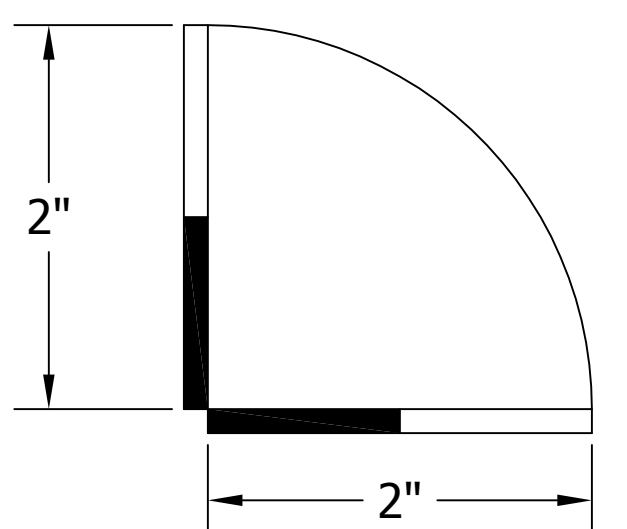

4006-3B TEE TOWER & 5020 TOP MOUNTED DRAINER WITH 525SS FAUCETS MOUNTING TEMPLATE

ATTENTION INSTALLERS
 VERIFY SCALE OF PRINT
 BY CHECKING THESE DIMENSIONS
 PRIOR TO INSTALLATION OF BEER HEAD
 (EACH SIDE SHOULD MEASURE
 EXACTLY 2.00 INCHES)