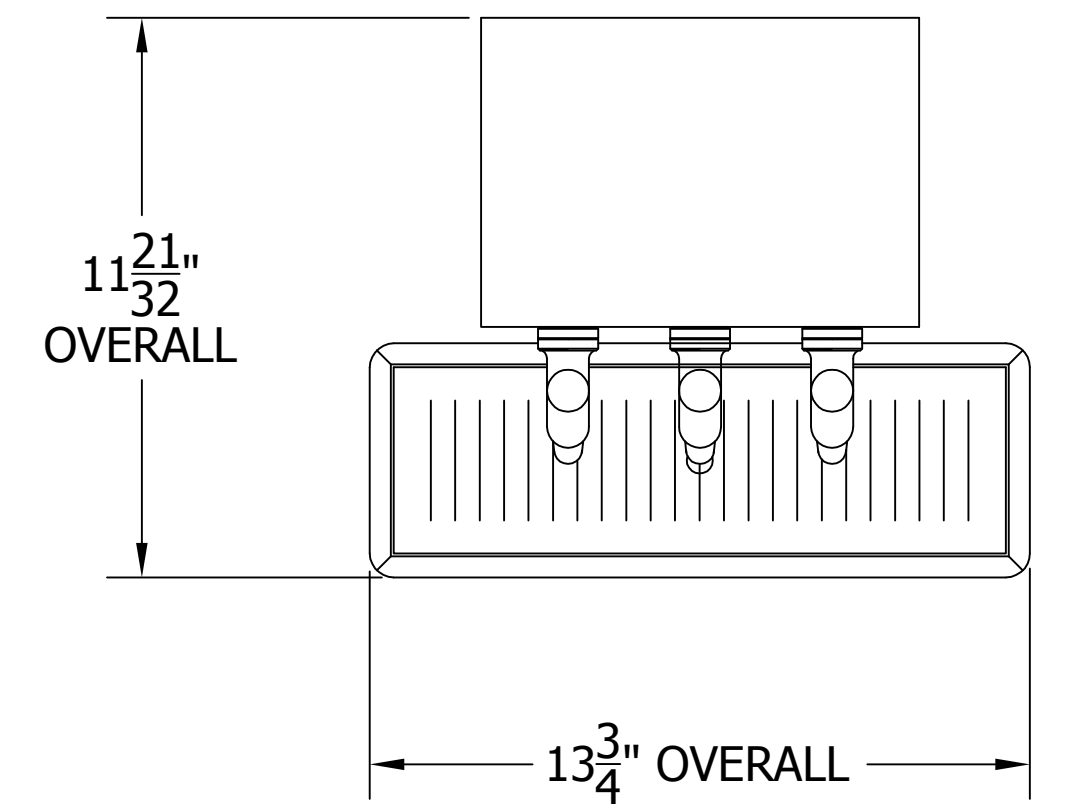

4006-3B TEE TOWER & 5020 TOP MOUNTED DRAINER WITH 525SS FAUCETS MOUNTING TEMPLATE

ATTENTION INSTALLERS
 VERIFY SCALE OF PRINT
 BY CHECKING THESE DIMENSIONS
 PRIOR TO INSTALLATION OF BEER HEAD
 (EACH SIDE SHOULD MEASURE
 EXACTLY 2.00 INCHES)