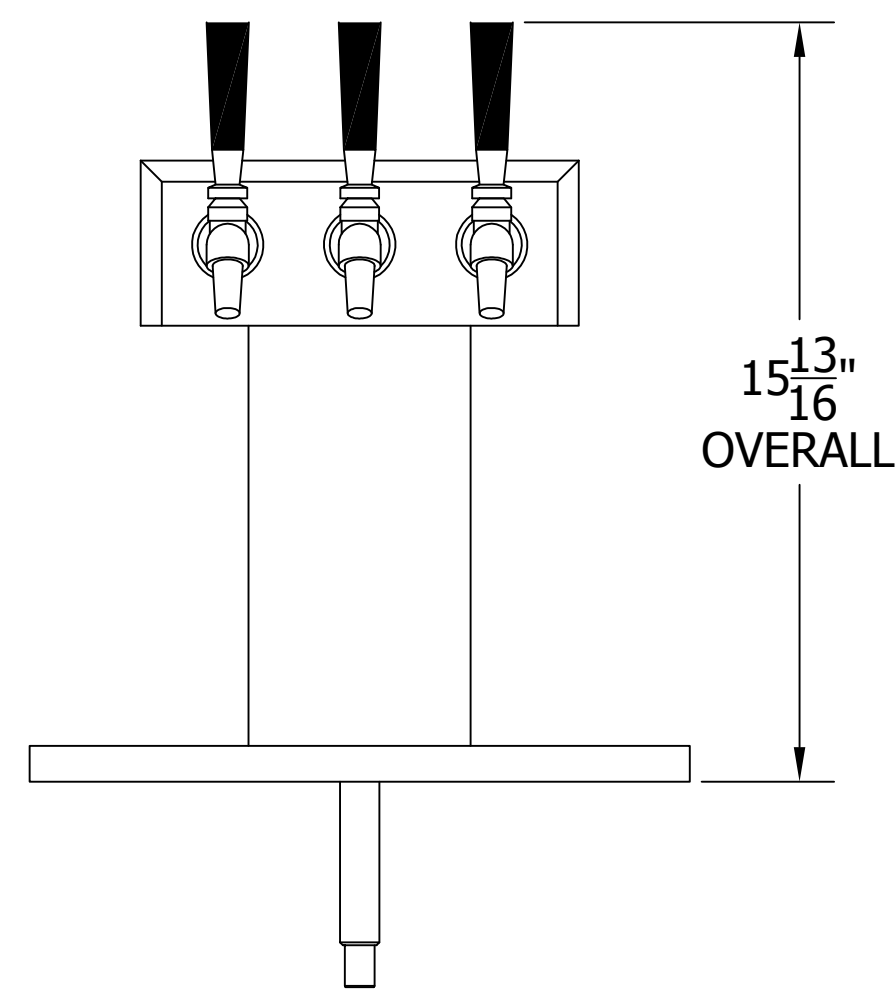

4006-3B TEE TOWER & 5020 TOP MOUNTED DRAINER WITH 525SS FAUCETS MOUNTING TEMPLATE

ATTENTION INSTALLERS
 VERIFY SCALE OF PRINT
 BY CHECKING THESE DIMENSIONS
 PRIOR TO INSTALLATION OF BEER HEAD
 (EACH SIDE SHOULD MEASURE
 EXACTLY 2.00 INCHES)