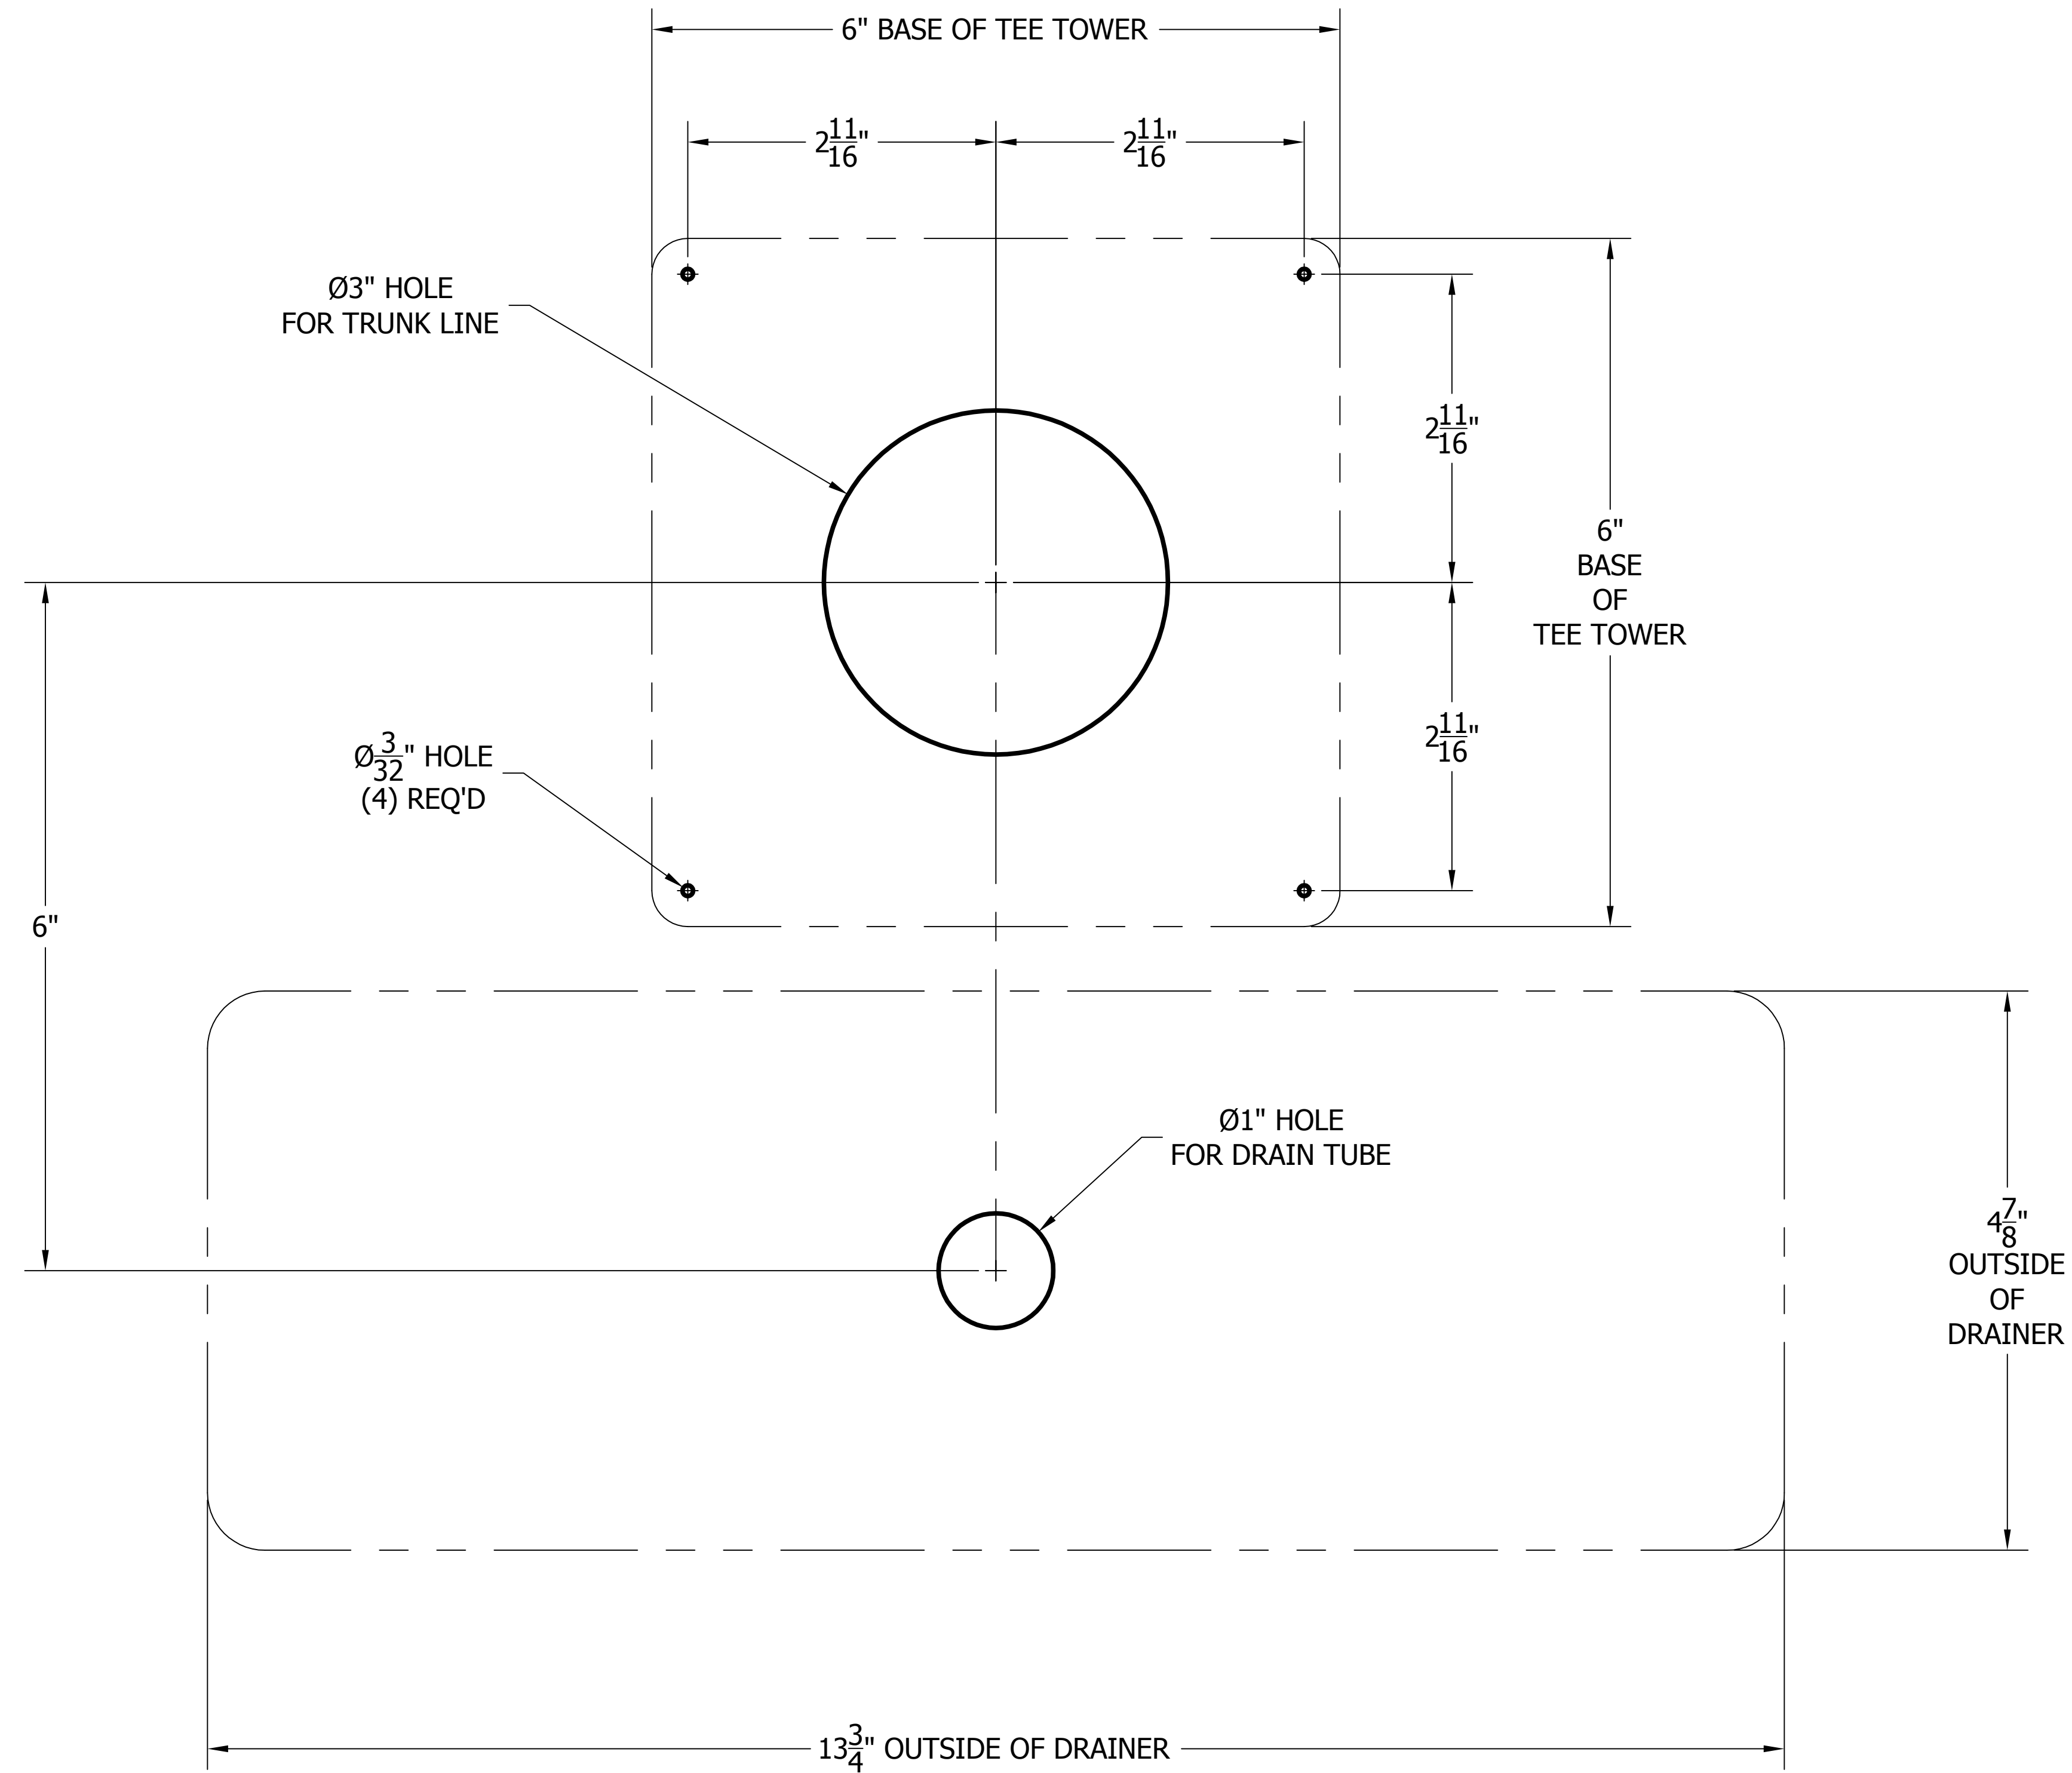

4006-3B TEE TOWER & 5020 TOP MOUNTED DRAINER WITH 525SS FAUCETS MOUNTING TEMPLATE

ATTENTION INSTALLERS
 VERIFY SCALE OF PRINT
 BY CHECKING THESE DIMENSIONS
 PRIOR TO INSTALLATION OF BEER HEAD
 (EACH SIDE SHOULD MEASURE
 EXACTLY 2.00 INCHES)