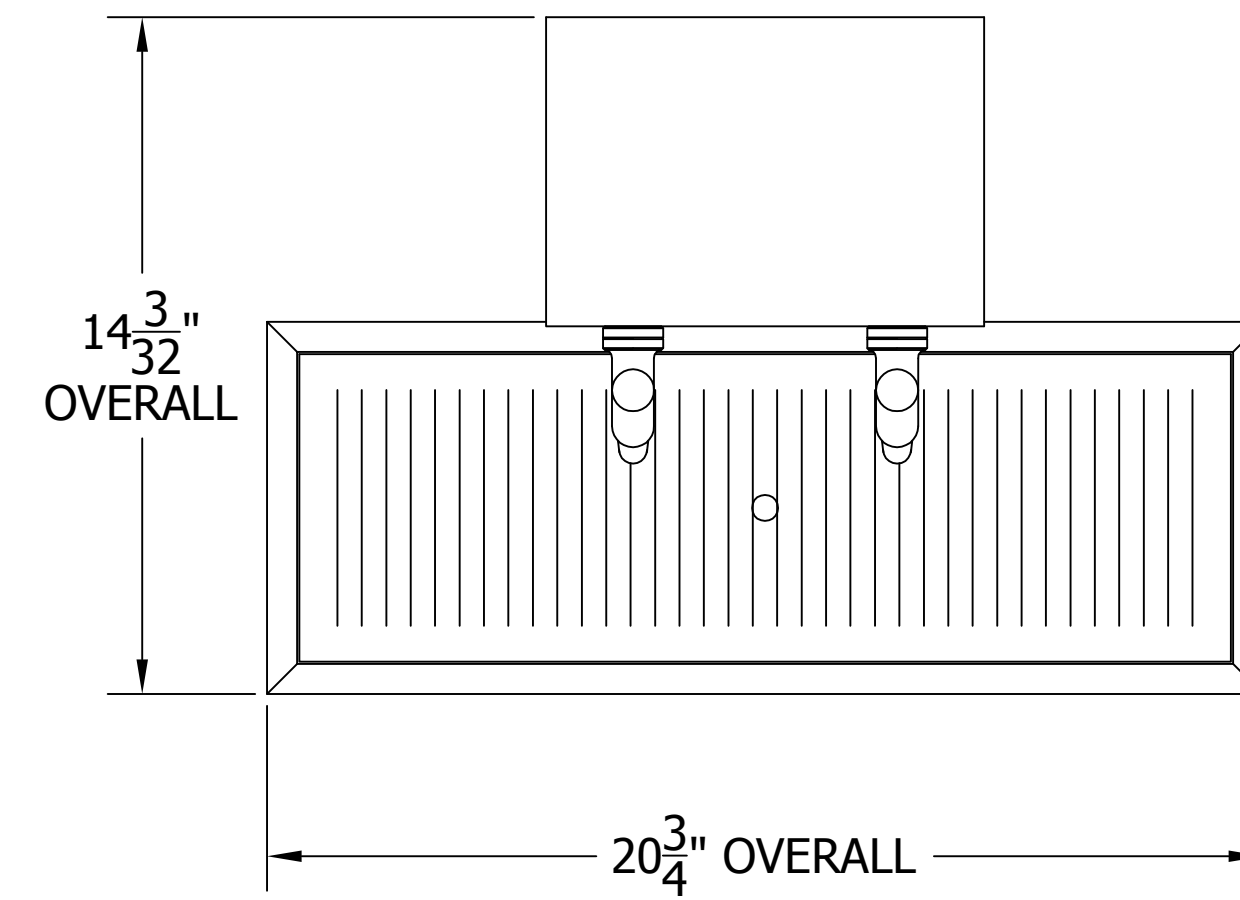

4006-2B TEE TOWER & C18645A TOP MOUNTED DRAINER WITH 408 FAUCETS OR 525SS FAUCETS MOUNTING TEMPLATE

ATTENTION INSTALLERS
VERIFY SCALE OF PRINT
BY CHECKING THESE DIMENSIONS
PRIOR TO INSTALLATION OF BEER HEAD
(EACH SIDE SHOULD MEASURE
EXACTLY 2.00 INCHES)