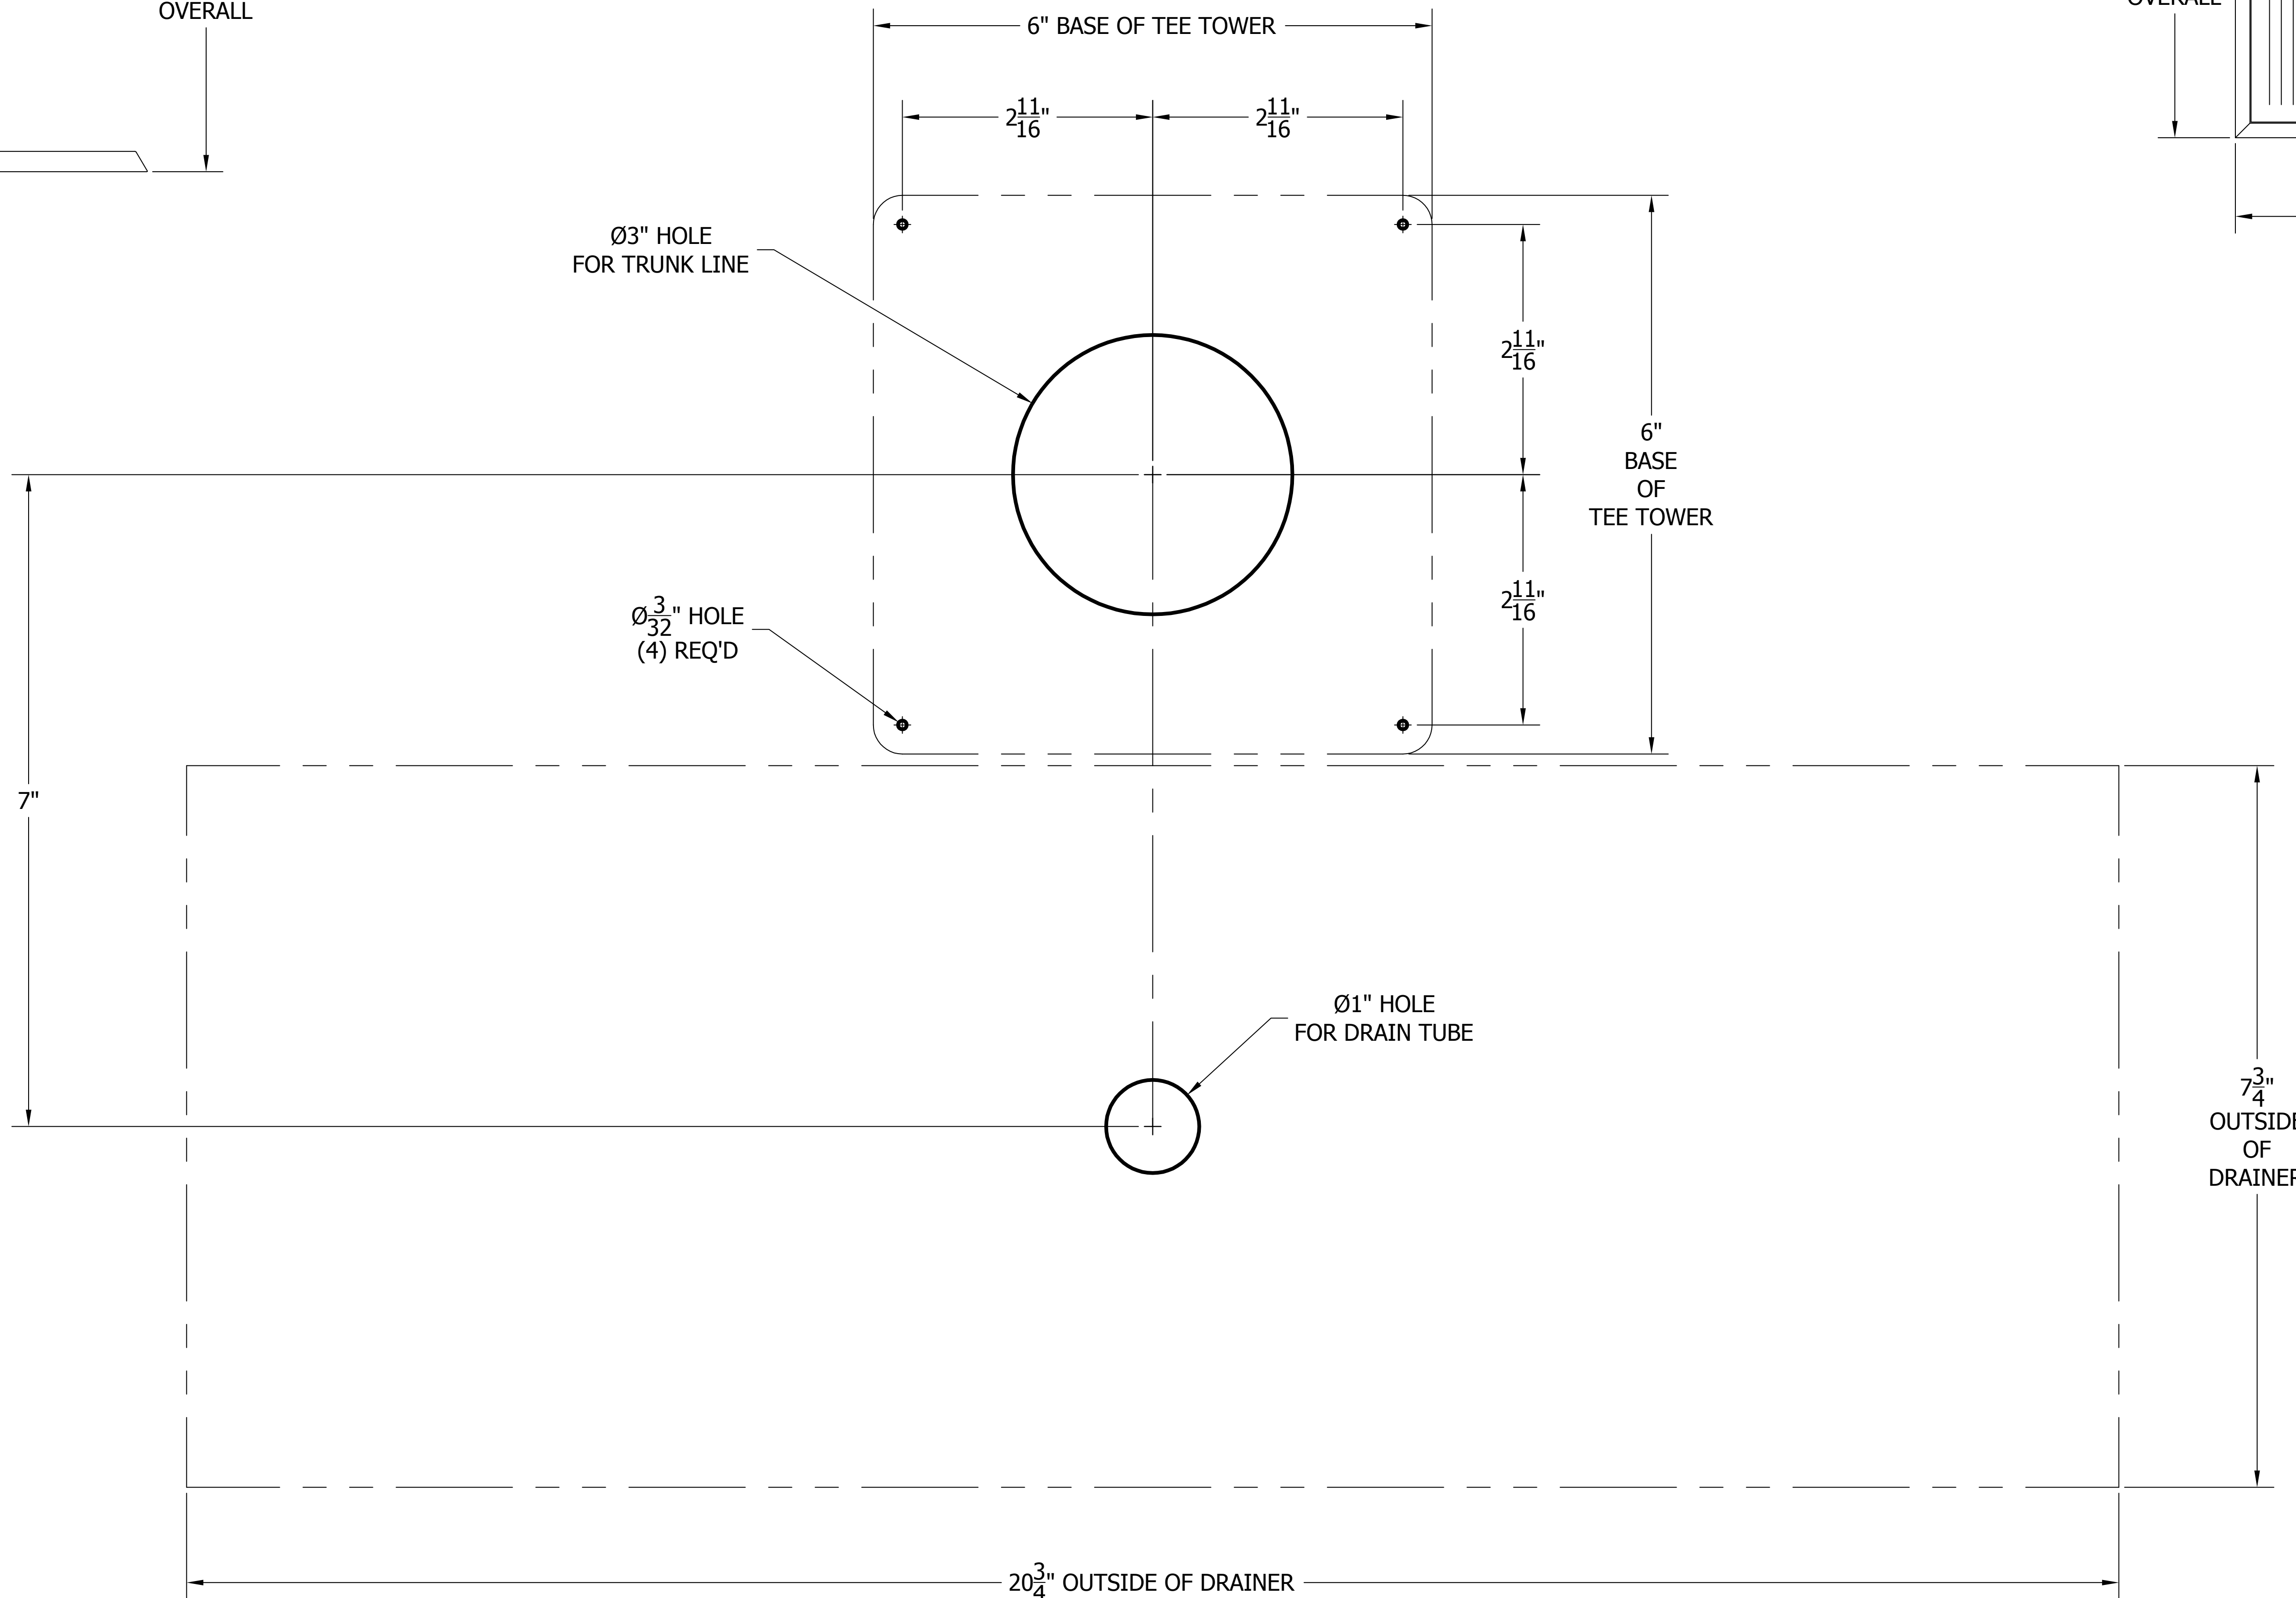

4006-2B TEE TOWER & C18645A TOP MOUNTED DRAINER WITH 408 FAUCETS OR 525SS FAUCETS MOUNTING TEMPLATE

ATTENTION INSTALLERS
VERIFY SCALE OF PRINT
BY CHECKING THESE DIMENSIONS
PRIOR TO INSTALLATION OF BEER HEAD
(EACH SIDE SHOULD MEASURE
EXACTLY 2.00 INCHES)