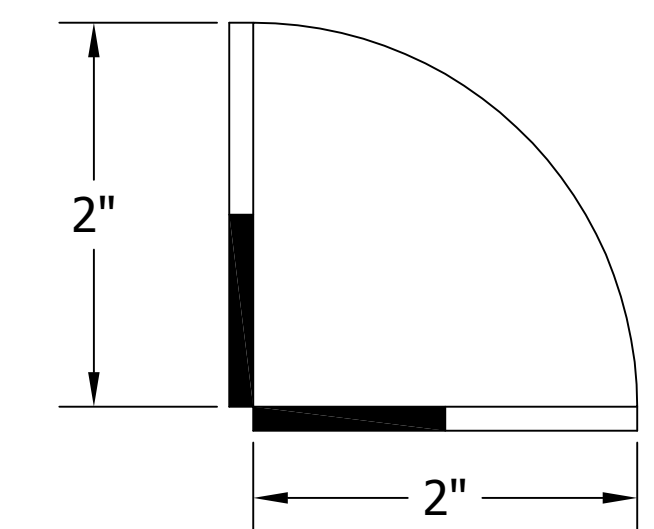

4006-2B TEE TOWER & C18645A TOP MOUNTED DRAINER WITH 408 FAUCETS OR 525SS FAUCETS MOUNTING TEMPLATE

ATTENTION INSTALLERS
VERIFY SCALE OF PRINT
BY CHECKING THESE DIMENSIONS
PRIOR TO INSTALLATION OF BEER HEAD
(EACH SIDE SHOULD MEASURE
EXACTLY 2.00 INCHES)