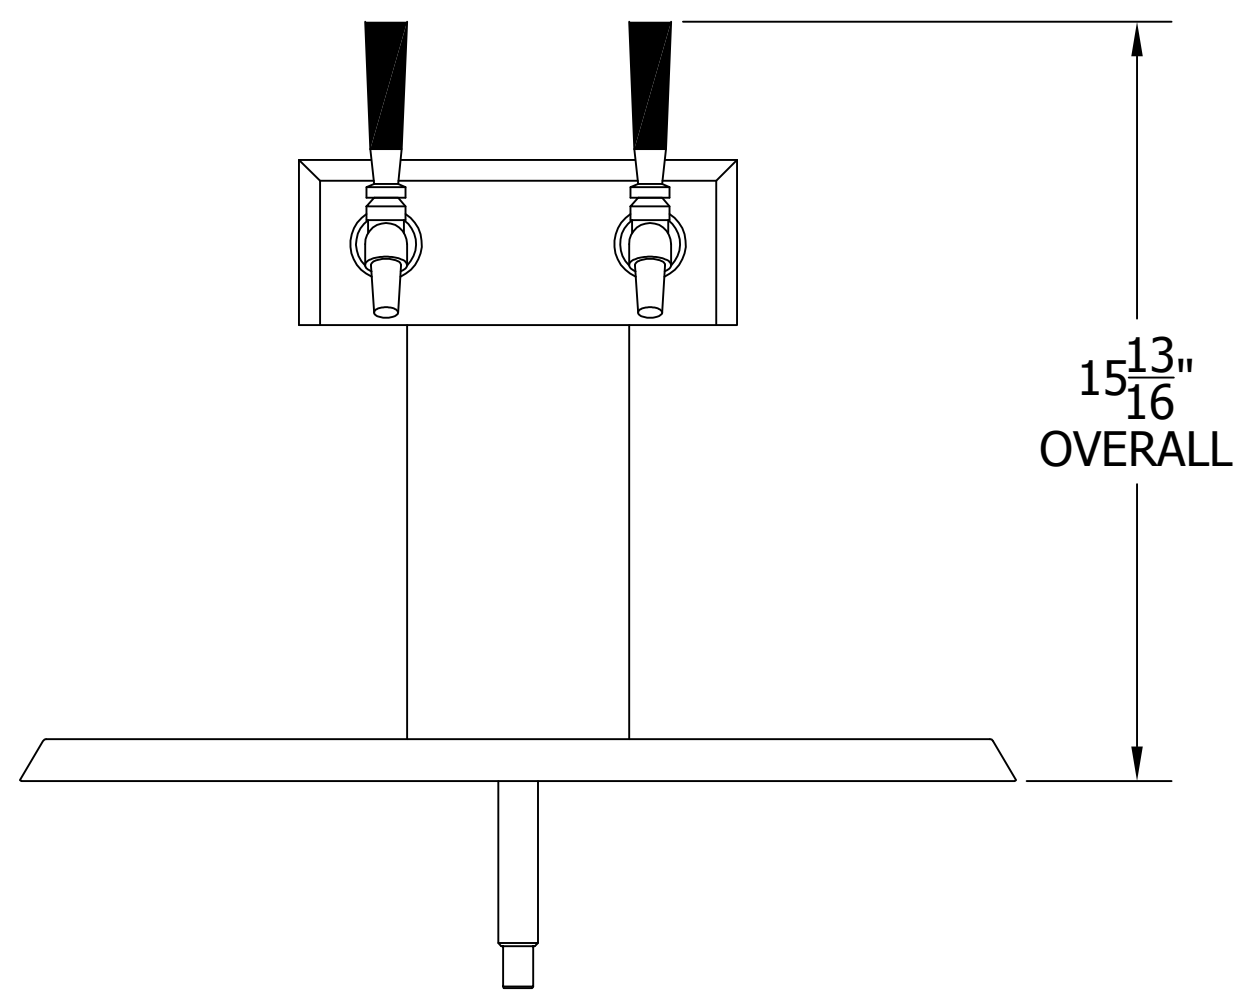

4006-2B TEE TOWER & C18645A TOP MOUNTED DRAINER WITH 408 FAUCETS OR 525SS FAUCETS MOUNTING TEMPLATE

ATTENTION INSTALLERS
VERIFY SCALE OF PRINT
BY CHECKING THESE DIMENSIONS
PRIOR TO INSTALLATION OF BEER HEAD
(EACH SIDE SHOULD MEASURE
EXACTLY 2.00 INCHES)