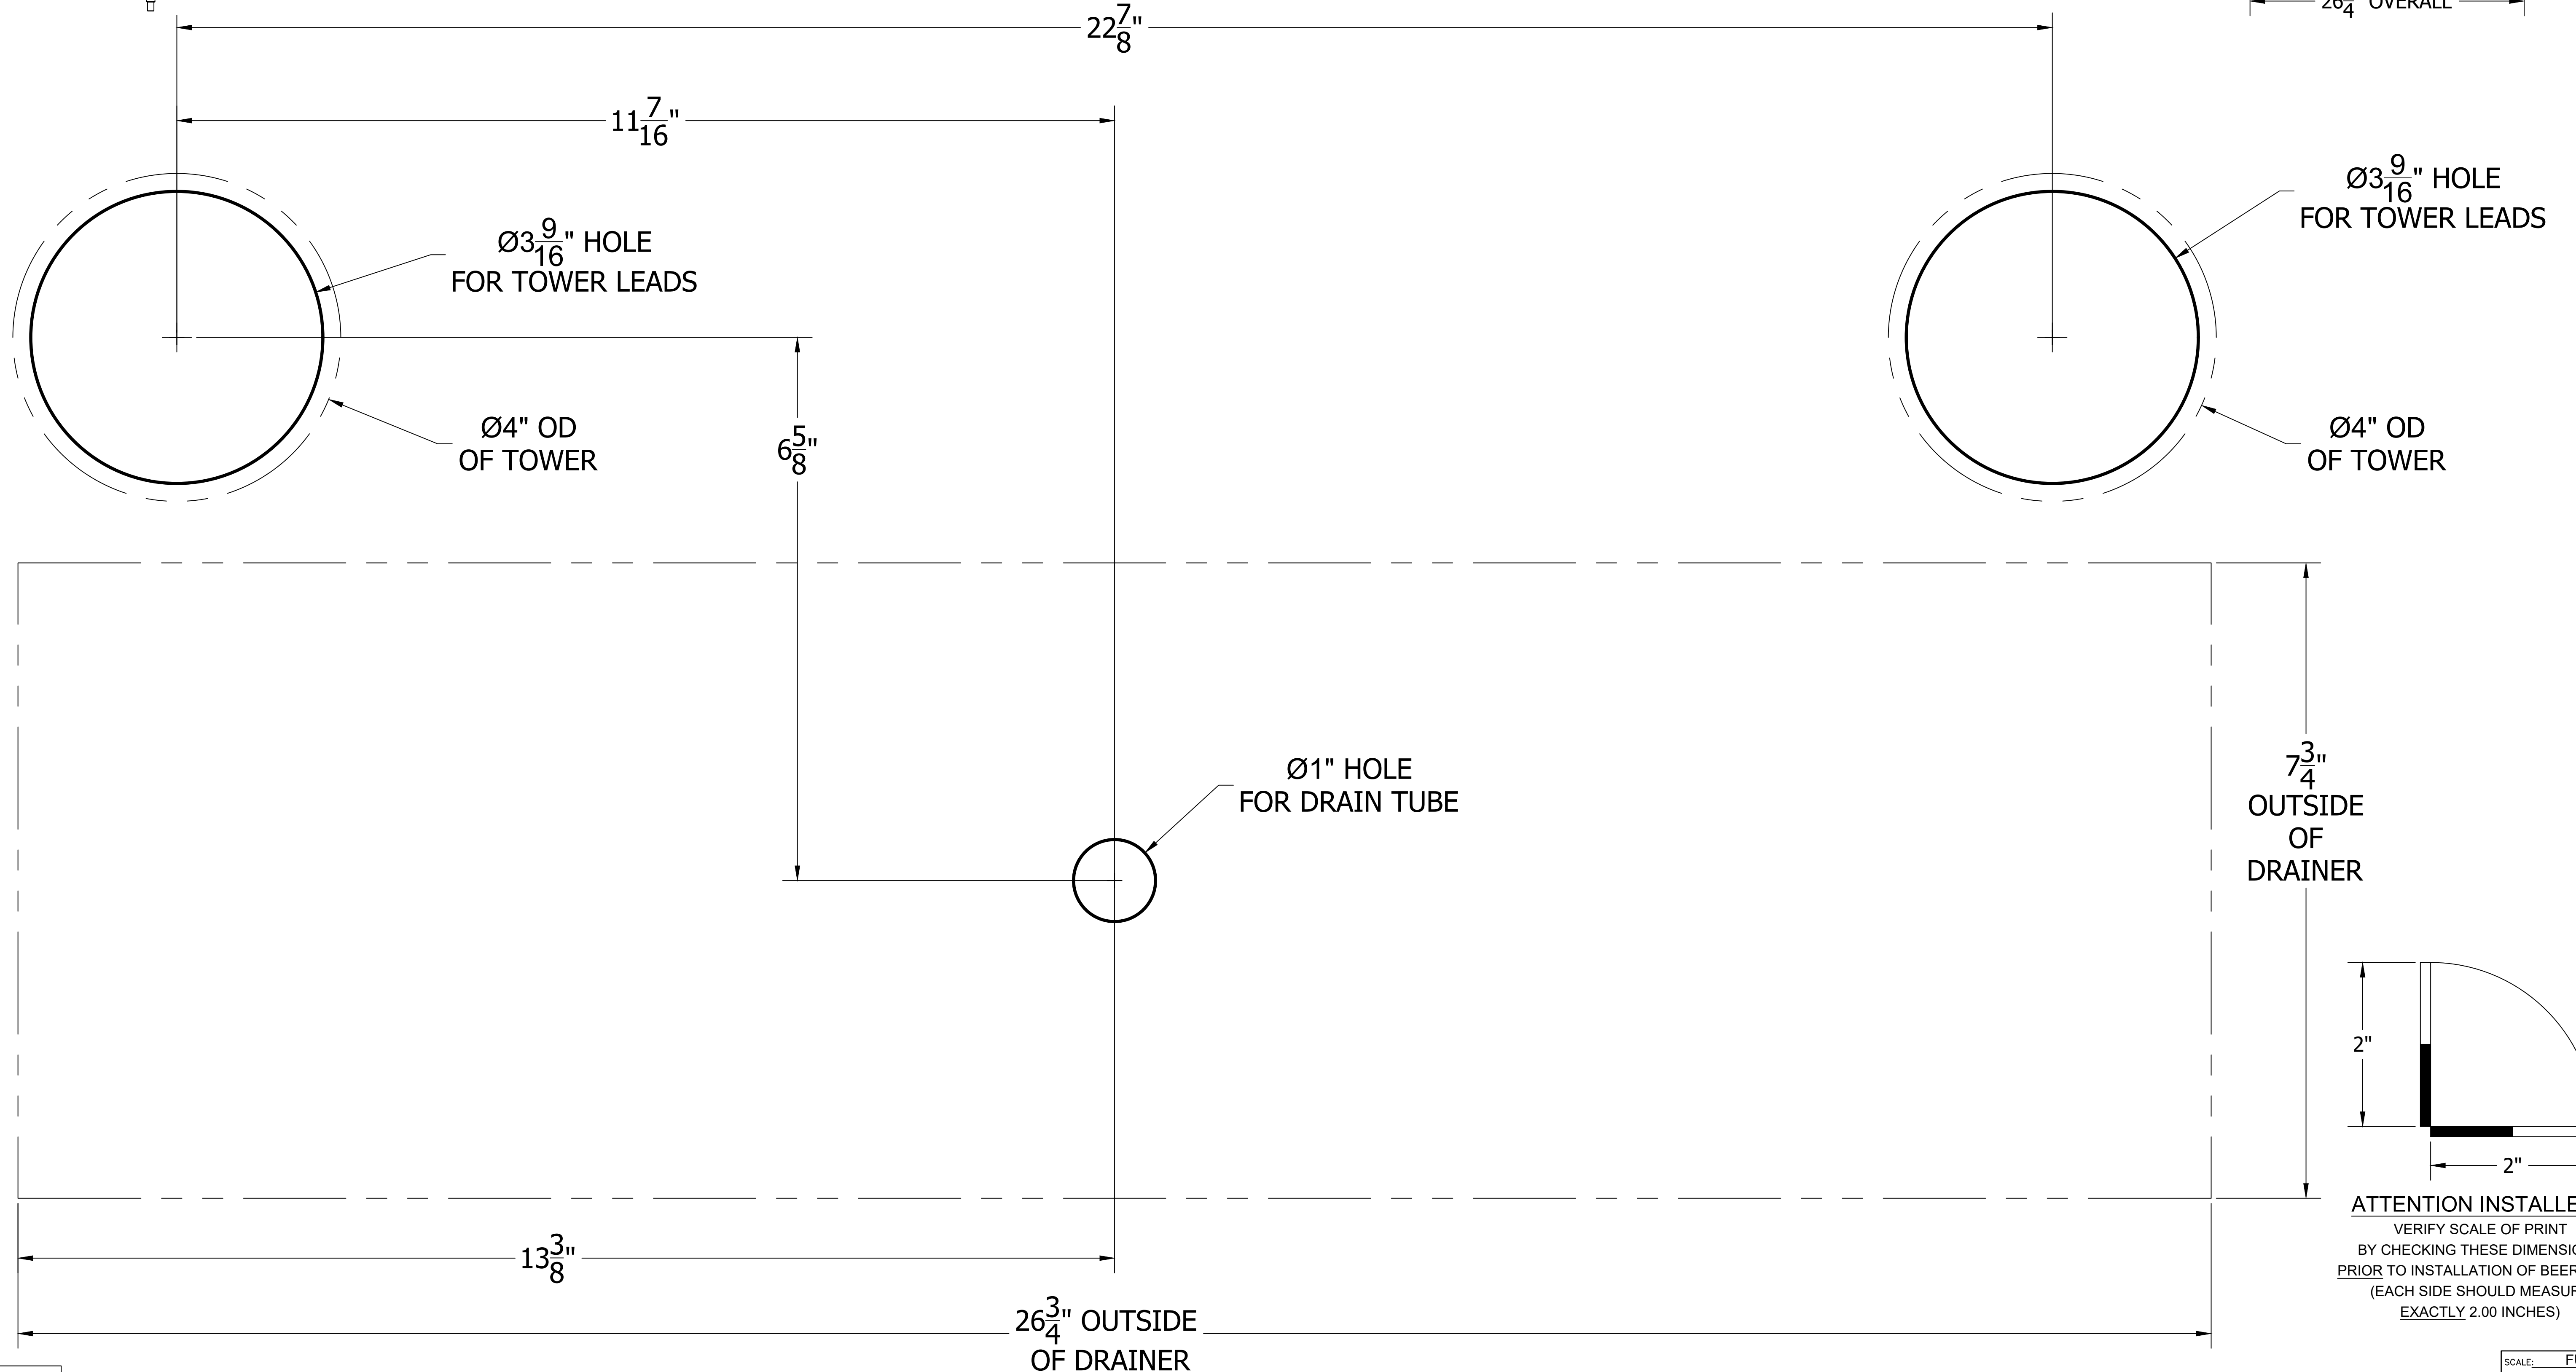

# 4072, 6-FAUCET AVENUE H-PIPE TOWER & C18650A TOP MOUNTED DRAINER WITH 630SS FAUCETS MOUNTING TEMPLATE

**ATTENTION INSTALLERS**  
VERIFY SCALE OF PRINT  
BY CHECKING THESE DIMENSIONS  
PRIOR TO INSTALLATION OF BEER HEAD  
(EACH SIDE SHOULD MEASURE  
EXACTLY 2.00 INCHES)