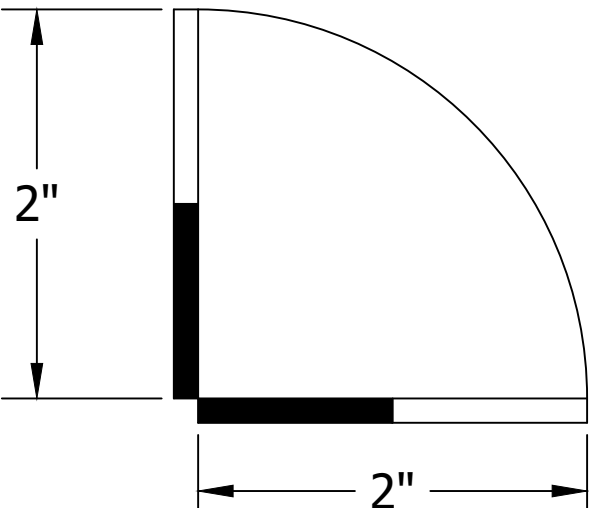

# 4072, 6-FAUCET AVENUE H-PIPE TOWER & C18650A TOP MOUNTED DRAINER WITH 630SS FAUCETS MOUNTING TEMPLATE

**ATTENTION INSTALLERS**  
VERIFY SCALE OF PRINT  
BY CHECKING THESE DIMENSIONS  
PRIOR TO INSTALLATION OF BEER HEAD  
(EACH SIDE SHOULD MEASURE  
EXACTLY 2.00 INCHES)