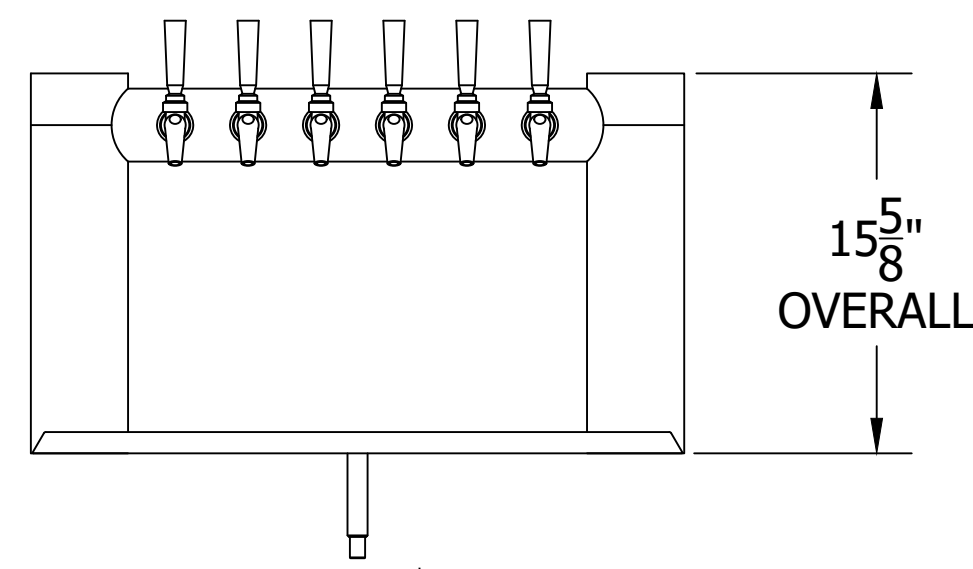

# 4072, 6-FAUCET AVENUE H-PIPE TOWER & C18650A TOP MOUNTED DRAINER WITH 630SS FAUCETS MOUNTING TEMPLATE

**ATTENTION INSTALLERS**  
VERIFY SCALE OF PRINT  
BY CHECKING THESE DIMENSIONS  
PRIOR TO INSTALLATION OF BEER HEAD  
(EACH SIDE SHOULD MEASURE  
EXACTLY 2.00 INCHES)