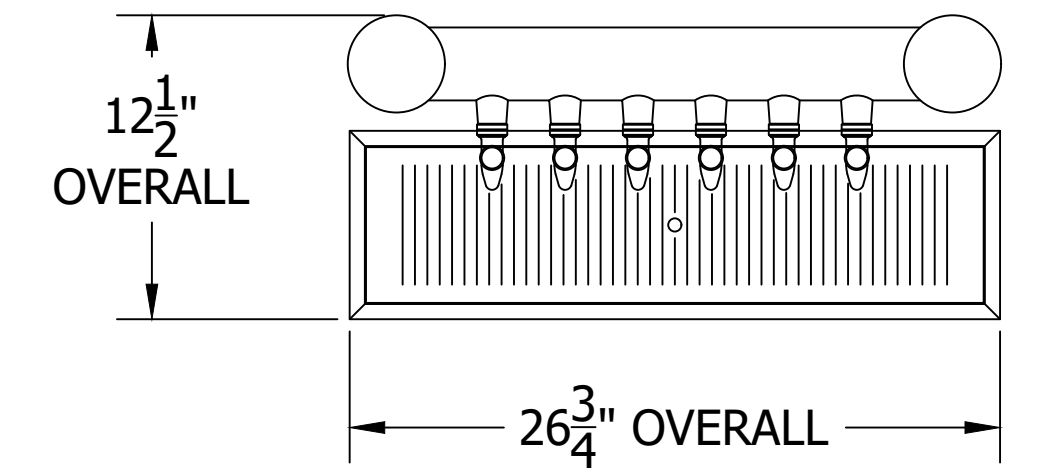

# 4072, 6-FAUCET AVENUE H-PIPE TOWER & C18650A TOP MOUNTED DRAINER WITH 630SS FAUCETS MOUNTING TEMPLATE

**ATTENTION INSTALLERS**  
VERIFY SCALE OF PRINT  
BY CHECKING THESE DIMENSIONS  
PRIOR TO INSTALLATION OF BEER HEAD  
(EACH SIDE SHOULD MEASURE  
EXACTLY 2.00 INCHES)