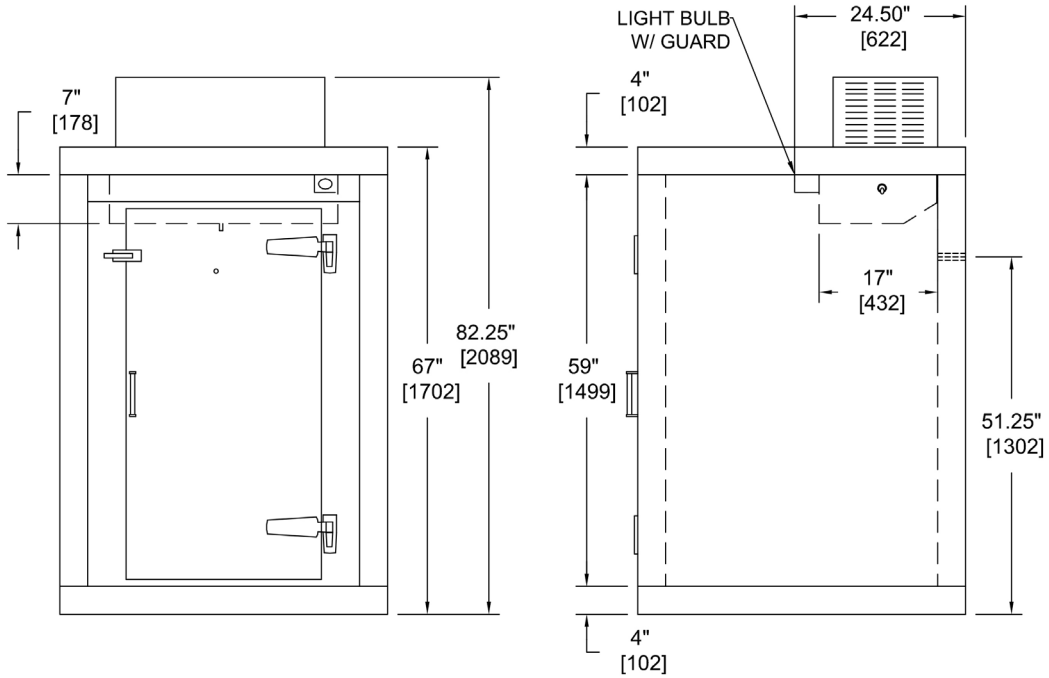

Perlick® UTILITY COOLERS

MODEL NUMBERS - US4KP, US10KP

US4KP