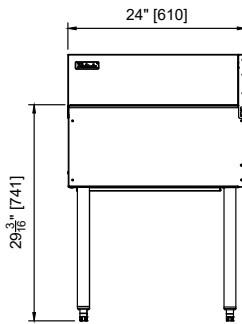

TS SERIES TOP SHELF CORNER DRAINBOARDS
Inside Corner Drainboards

MODEL NOS.		TS90LIC	TS90RIC
DIMENSIONS: EXTERIOR	Corner Angle Direction	90° Left Inside	90° Right Inside
	Width In. (mm)	24" (610)	24" (610)
	Depth In. (mm)	18-9/16" (471)	18-9/16" (471)
	Weight lbs. (kg)	50 lbs. (23)	50 lbs. (23)
MATERIALS	Construction	All stainless steel	
	Front & Back	Seamless 18 gauge stainless steel	
	Backsplash	6" or 4" high stainless steel with 1" return, fastened and sealed.	
	Drainboard	Pitched stainless steel drainboard top, All horizontal and vertical edges 1/4" radius with balled corners.	
	Legs	1-5/8" tubular, stainless steel with 1" adjustable thermoplastic foot.	
MECHANICALS	Plumbing	Drain location is left, back of drainboard (TS90LIC) or right, back of drainboard (TS90RIC), Drain connectino is 1-1/2" NPS male.	

TS SERIES TOP SHELF CORNER DRAINBOARDS
Inside Corner Drainboards

TS90LIC

*CUTOUT SHOWN FOR DRAIN REFERENCE

TS90RIC

*CUTOUT SHOWN FOR DRAIN REFERENCE