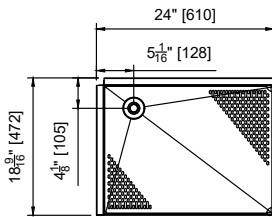

TS SERIES TOP SHELF CORNER DRAINBOARDS
Inside Corner Drainboards

MODEL NOS.		TS90LIC	TS90RIC
DIMENSIONS: EXTERIOR	Corner Angle Direction	90° Left Inside	90° Right Inside
	Width In. (mm)	24" (610)	24" (610)
	Depth In. (mm)	18-9/16" (471)	18-9/16" (471)
	Weight lbs. (kg)	50 lbs. (23)	50 lbs. (23)
MATERIALS	Construction	All stainless steel	
	Front & Back	Seamless 18 gauge stainless steel	
	Backsplash	6" or 4" high stainless steel with 1" return, fastened and sealed.	
	Drainboard	Pitched stainless steel drainboard top, All horizontal and vertical edges 1/4" radius with balled corners.	
	Legs	1-5/8" tubular, stainless steel with 1" adjustable thermoplastic foot.	
MECHANICALS	Plumbing	Drain location is left, back of drainboard (TS90LIC) or right, back of drainboard (TS90RIC), Drain connectino is 1-1/2" NPS male.	

TS SERIES TOP SHELF CORNER DRAINBOARDS
Inside Corner Drainboards

TS90LIC

*CUTOUT SHOWN FOR DRAIN REFERENCE

TS90RIC

*CUTOUT SHOWN FOR DRAIN REFERENCE