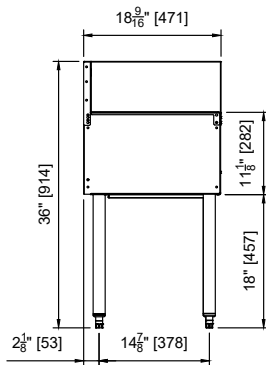

TS SERIES TOP SHELF CORNER DRAINBOARDS
Inside Corner Drainboards

MODEL NOS.		TS90LIC	TS90RIC
DIMENSIONS: EXTERIOR	Corner Angle Direction	90° Left Inside	90° Right Inside
	Width In. (mm)	24" (610)	24" (610)
	Depth In. (mm)	18-9/16" (471)	18-9/16" (471)
	Weight lbs. (kg)	50 lbs. (23)	50 lbs. (23)
MATERIALS	Construction	All stainless steel	
	Front & Back	Seamless 18 gauge stainless steel	
	Backsplash	6" or 4" high stainless steel with 1" return, fastened and sealed.	
	Drainboard	Pitched stainless steel drainboard top, All horizontal and vertical edges 1/4" radius with balled corners.	
	Legs	1-5/8" tubular, stainless steel with 1" adjustable thermoplastic foot.	
MECHANICALS	Plumbing	Drain location is left, back of drainboard (TS90LIC) or right, back of drainboard (TS90RIC), Drain connectino is 1-1/2" NPS male.	

TS SERIES TOP SHELF CORNER DRAINBOARDS
Inside Corner Drainboards

TS90LIC

*CUTOUT SHOWN FOR DRAIN REFERENCE

TS90RIC

*CUTOUT SHOWN FOR DRAIN REFERENCE