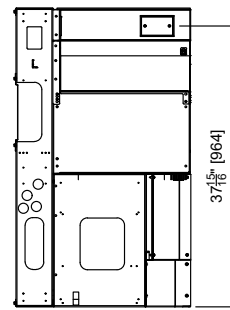

TS SERIES TOP SHELF CORNER DRAINBOARDS
Inside Corner Drainboards

MODEL NOS.		TS90LIC	TS90RIC
DIMENSIONS: EXTERIOR	Corner Angle Direction	90° Left Inside	90° Right Inside
	Width In. (mm)	24" (610)	24" (610)
	Depth In. (mm)	18-9/16" (471)	18-9/16" (471)
	Weight lbs. (kg)	50 lbs. (23)	50 lbs. (23)
MATERIALS	Construction	All stainless steel	
	Front & Back	Seamless 18 gauge stainless steel	
	Backsplash	6" or 4" high stainless steel with 1" return, fastened and sealed.	
	Drainboard	Pitched stainless steel drainboard top, All horizontal and vertical edges 1/4" radius with balled corners.	
	Legs	1-5/8" tubular, stainless steel with 1" adjustable thermoplastic foot.	
MECHANICALS	Plumbing	Drain location is left, back of drainboard (TS90LIC) or right, back of drainboard (TS90RIC), Drain connectino is 1-1/2" NPS male.	

TS SERIES TOP SHELF CORNER DRAINBOARDS
Inside Corner Drainboards

TS90LIC

*CUTOUT SHOWN FOR DRAIN REFERENCE

TS90RIC

*CUTOUT SHOWN FOR DRAIN REFERENCE