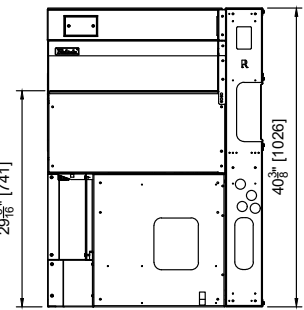

TS SERIES TOP SHELF CORNER DRAINBOARDS
Inside Corner Drainboards

MODEL NOS.		TS90LIC	TS90RIC
DIMENSIONS: EXTERIOR	Corner Angle Direction	90° Left Inside	90° Right Inside
	Width In. (mm)	24" (610)	24" (610)
	Depth In. (mm)	18-9/16" (471)	18-9/16" (471)
	Weight lbs. (kg)	50 lbs. (23)	50 lbs. (23)
MATERIALS	Construction	All stainless steel	
	Front & Back	Seamless 18 gauge stainless steel	
	Backsplash	6" or 4" high stainless steel with 1" return, fastened and sealed.	
	Drainboard	Pitched stainless steel drainboard top, All horizontal and vertical edges 1/4" radius with balled corners.	
	Legs	1-5/8" tubular, stainless steel with 1" adjustable thermoplastic foot.	
MECHANICALS	Plumbing	Drain location is left, back of drainboard (TS90LIC) or right, back of drainboard (TS90RIC), Drain connectino is 1-1/2" NPS male.	

TS SERIES TOP SHELF CORNER DRAINBOARDS
Inside Corner Drainboards

TS90LIC

*CUTOUT SHOWN FOR DRAIN REFERENCE

TS90RIC

*CUTOUT SHOWN FOR DRAIN REFERENCE