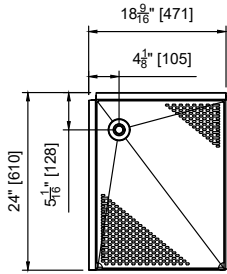

TS SERIES TOP SHELF CORNER DRAINBOARDS
Inside Corner Drainboards

TS90LIC

*CUTOUT SHOWN FOR DRAIN REFERENCE