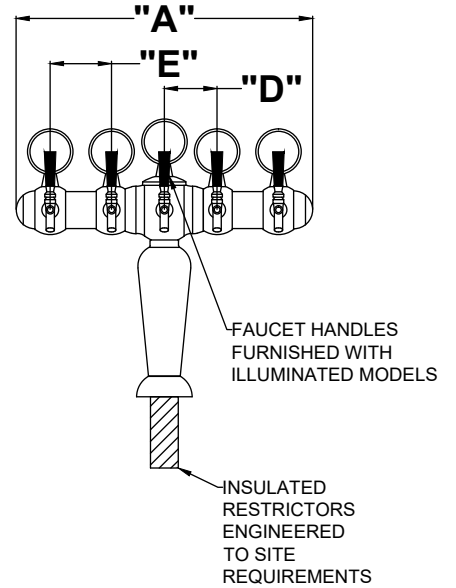

Quick Features:

- Available with 3, 5, or 7 faucets in a polished chrome finish
- Optional plug and play illuminated medallions available
- 304 stainless steel shanks ensure purity of flavor from keg to tap
- Faucets and tap handles sold separately

MODEL NOS.	Polished Chrome Illuminated	BR-3BIM	BR-5BIM	BR-7BIM
	Polished Chrome Non-Illuminated	BR-3B	BR-5B	BR-7B
NUMBER OF FAUCETS		3	5	7
OVERALL LENGTH "A" (MM)		17-13/16" (453)	22-1/4" (566)	31-1/2" (800)
OVERALL HEIGHT "B" (MM)		20-7/8" (530)		
		16.5" (419)		
FAUCET HEIGHT "C" (MM)		12-3/8" (314)		
FAUCET CENTERS "D" (MM)		6-3/8" (161)	3-15/16" (101)	
FAUCET CENTERS "E" (MM)		N/A	4-5/8" (117)	
SHIPPING WEIGHT, LBS. (KG)		19.8 (9)	24.3 (11)	30.9 (14)
OPTIONAL DRIP PANS	Top Mount - 5020 Series	5025	5028	5030
	Top Mount - C18000 Series	C18645A	C18650A	C18655
	Recessed	C32257	58979	58979

BRIGITTE TOWERS - ILLUMINATED AND NON-ILLUMINATED
Quick Chill

Three-Faucet Illuminated Brigitte Tower

Five-Faucet Illuminated Brigitte Tower

Seven-Faucet Illuminated Brigitte Tower