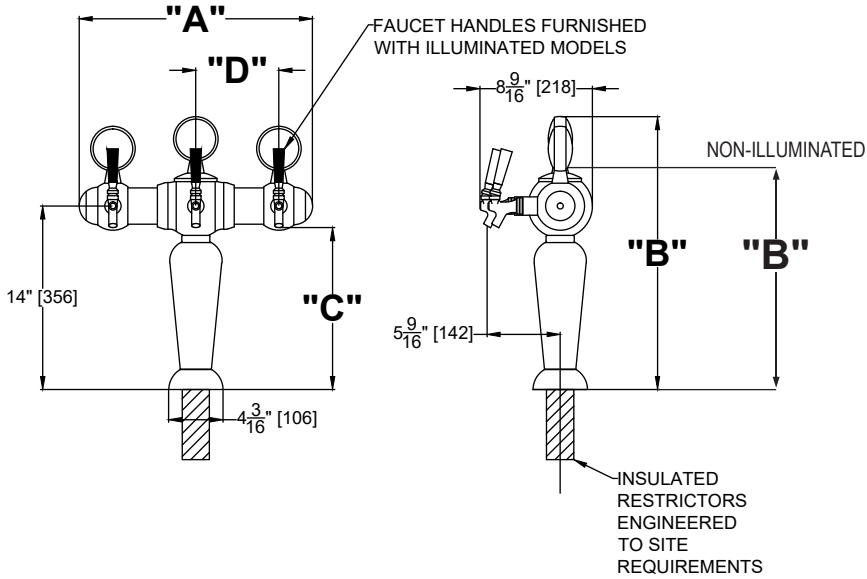

BRIGITTE TOWERS - ILLUMINATED AND NON-ILLUMINATED
Quick Chill

Three-Faucet Illuminated Brigitte Tower