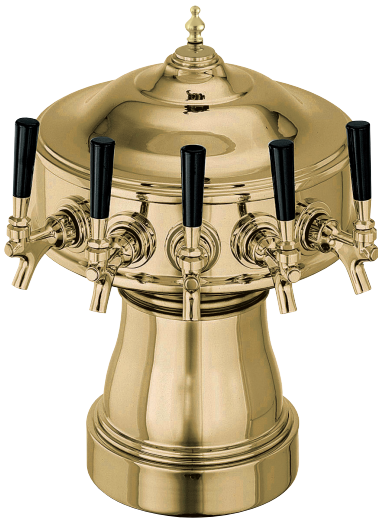

**GAMBRINUS TOWERS**  
Century System

4005-5BTF

4005-5BPC

JOB	
AREA	
ITEM NO.	
MODEL NO.	

MODELS		
Satin Chrome	Polished Chrome	Tarnish-Free Brass
4005-3B	4005-3BPC	4005-3BTF
4005-4B	4005-4BPC	4005-4BTF
4005-5B	4005-5BPC	4005-5BTF
4005-6B	4005-6BPC	4005-6BTF
4005D3B"	4005D3BPC"	4005D3BTF"
4005D4B"	4005D4BPC"	4005D4BTF"

\*Back-to-back configuration

The **Gambrinus Tower** offers a classic look that can easily become the focal point of your pub or brewery.

**Quick Features:**

- Available with 3 to 6 faucets on a single side
- Back-to-back also available in a 3/3 or 4/4 faucet configuration
- Choice of satin chrome, polished chrome, or tarnish-free brass finish
- 304 stainless steel shanks ensure purity of flavor from keg to tap
- Faucets and tap handles sold separately

MODEL NUMBERS - 4005-3B, 4005-4B, 4005-5B, 4005-6B, 4005D3B, 4005D4B, 4005-3BPC, 4005-4BPC, 4005-5BPC, 4005-6BPC, 4005D3BPC, 4005D4BPC, 4005-3BTF, 4005-4BTF, 4005-5BTF, 4005-6BTF, 4005D3BTF, 4005D4BTF

MODEL NOS.	Satin Chrome	4005-3B	4005-4B	4005-5B	4005-6B	4005D3B*	4005D4B*
	Polished Chrome	4005-3BPC	4005-4BPC	4005-5BPC	4005-6BPC	4005D3BPC*	4005D4BPC*
	Tarnish-Free Chrome	4005-3BTF	4005-4BTF	4005-5BTF	4005-6BTF	4005D3BTF*	4005D4BTF*
<b>NUMBER OF FAUCETS</b>		3	4	5	6	3/3	4/4
<b>"A" DIMENSIONS (MM)</b>		7-3/4" (197)	11" (279)	13-7/8" (352)	15-5/8" (397)	7-3/4" (197)	11" (279)