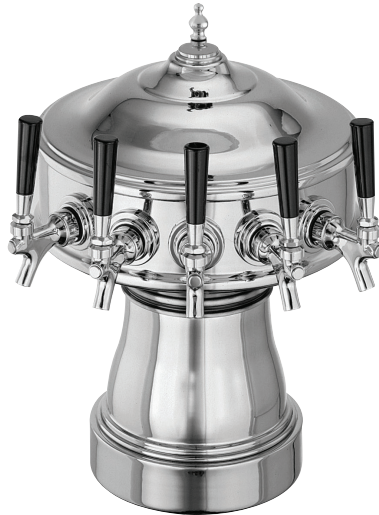

**GAMBRINUS TOWERS**  
Century System

4005-5BTF

4005-5BPC

JOB	
AREA	
ITEM NO.	
MODEL NO.	

MODELS		
Satin Chrome	Polished Chrome	Tarnish-Free Brass
4005-3B	4005-3BPC	4005-3BTF
4005-4B	4005-4BPC	4005-4BTF
4005-5B	4005-5BPC	4005-5BTF
4005-6B	4005-6BPC	4005-6BTF
4005D3B"	4005D3BPC"	4005D3BTF"
4005D4B"	4005D4BPC"	4005D4BTF"

\*Back-to-back configuration

The **Gambrinus Tower** offers a classic look that can easily become the focal point of your pub or brewery.

**Quick Features:**

- Available with 3 to 6 faucets on a single side
- Back-to-back also available in a 3/3 or 4/4 faucet configuration
- Choice of satin chrome, polished chrome, or tarnish-free brass finish
- 304 stainless steel shanks ensure purity of flavor from keg to tap
- Faucets and tap handles sold separately

MODEL NOS.	Satin Chrome	4005-3B	4005-4B	4005-5B	4005-6B	4005D3B*	4005D4B*
	Polished Chrome	4005-3BPC	4005-4BPC	4005-5BPC	4005-6BPC	4005D3BPC*	4005D4BPC*
	Tarnish-Free Chrome	4005-3BTF	4005-4BTF	4005-5BTF	4005-6BTF	4005D3BTF*	4005D4BTF*
<b>NUMBER OF FAUCETS</b>		3	4	5	6	3/3	4/4
<b>"A" DIMENSIONS (MM)</b>		7-3/4" (197)	11" (279)	13-7/8" (352)	15-5/8" (397)	7-3/4" (197)	11" (279)