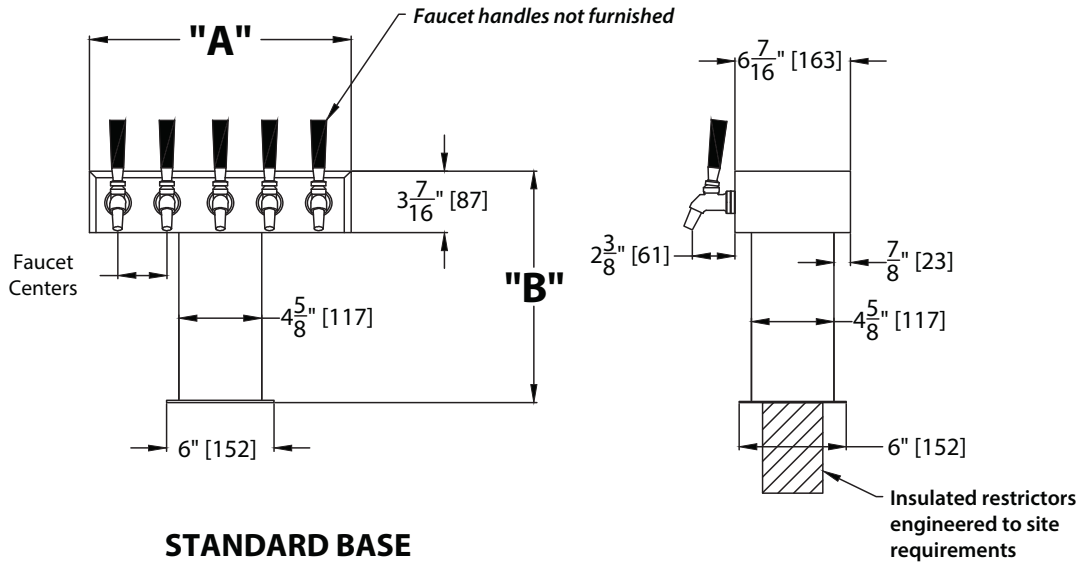

TEE TOWERS - STANDARD AND WIDE BASE, GLYCOL-COOLED
Quick Chill

MODEL NUMBERS -

TT2SS, TT3SS, TT4SS, TT5SS, TT6SS, TT7SS, TT2PC, TT3PC, TT4PC, TT5PC, TT6PC, TT7PC, TT2TF, TT3TF, TT4TF, TT5TF, TT6TF, TT7TF, TT8SS, TT9SS, TT10SS, TT12SS, TT8PC, TT9PC, TT10PC, TT12PC, TT8TF, TT9TF, TT10TF, TT12TF

**STANDARD BASE
TEE TOWERS**