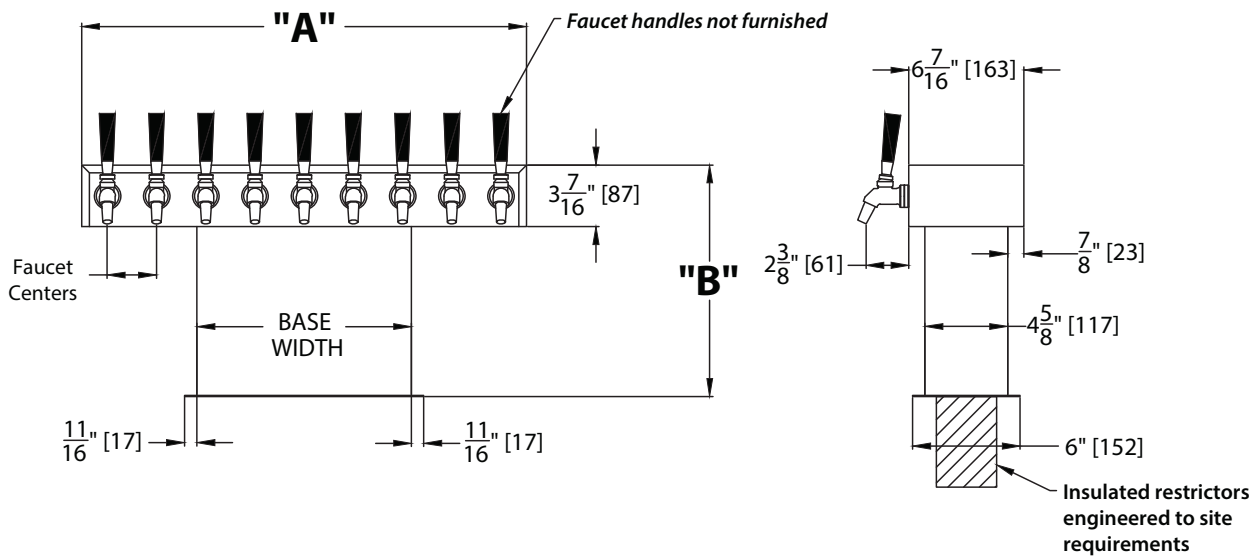

\* Add "TF" to Drip Pan model number for Tarnish-Free Brass finish.

**WIDE BASE**

NUMBER OF FAUCETS		8	9	10	12
MODEL NUMBERS	Stainless Steel	TT8SS	TT9SS	TT10SS	TT12SS
	Polished Chrome	TT8PC	TT9PC	TT10PC	TT12PC
	Tarnish-Free Brass	TT8TF	TT9TF	TT10TF	TT12TF
"A", LENGTH (MM)		22-7/8" (581)	26-7/8" (683)	29-13/16" (757)	35-3/4" (908)
"B", STANDARD HEIGHT (MM)		12-15/16" (329)	12-15/16" (329)	12-15/16" (329)	12-15/16" (329)
"C", FAUCET CENTERS (MM)		2-3/4" (70)	3" (76)	3" (76)	3" (76)
Extra high model: To add 2-5/8" to height, add a 2 suffix to model number.		15-9/16" (395)	15-9/16" (395)	15-9/16" (395)	15-9/16" (395)
Extra high model: To add 3-3/4" to height, add a 4 suffix to model number.		16-11/16" (424)	16-11/16" (424)	16-11/16" (424)	16-11/16" (424)
BASE WIDTH		7-5/8" (194)	12" (305)		
SHIPPING WEIGHT, LBS. (KG)		48 (21)	50 (22)	52 (23)	54 (24)
OPTIONAL DRIP PAN	TOP MOUNT - 5020 SERIES	5028*	n/a	n/a	5030*
	TOP MOUNT - C18000 SERIES	C18650A*	C18655*	C18655*	C18660*
	RECESSED	n/a	n/a	n/a	59879

**STANDARD BASE  
TEE TOWERS**

**WIDE BASE  
TEE TOWERS**