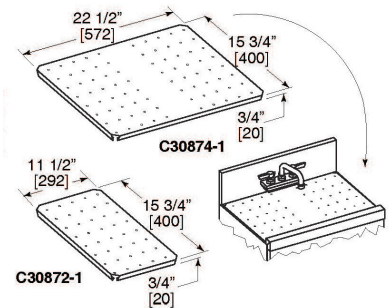

UNDERBAR ACCESSORIES
Sink Accessories

Electronic “Touch-Free” Faucet Adapter

PART NO.	UAC-EFA
APPLICATION	Converts most faucets into an automatic “Touch-Free” faucet. Simply remove the faucet aerator and install the adapter to end of spout with a simple screw-on installation.
FLOW RATE	2.2 GPM Aerator. Infrared sensor stops water flow automatically. 3-minute automatic time-out feature minimizes chance of overflow. Manual on/off override button provides constant flow to fill sink or containers.
WATER TEMP.	Manually set the faucet handles to desired temperature
POWER SUPPLY	(4) AAA Batteries (not included). Low battery indicator
SENSOR RANGE	2”- 10” (5- 25cm) based on sink type and illumination
WORKING PRESSURE	10-125 PSI

Automatic Faucet Controller

PART NO.	UAC-HWFC
APPLICATION	Converts any faucet to “Hands-Free”. Simply remove the faucet aerator and install controller to end of spout (supplied with universal adapters).
FLOW RATE & WATER TEMP.	Manually set the faucet handles to desired water flow and temperature
MATERIALS	Brass and stainless steel with an anti-microbial coated lever
OPERATION	Automatic self-closing “Hands-Free” full on position

Perforated Cover - Stainless Steel

PART NO.	APPLICATION
C30872-1	Converts complete bowl opening on TS12HS to a Drainboard
C30874-1	Converts complete bowl opening on TS22C to a Drainboard

Drain Assemblies - PVC

PART NO.	APPLICATION
202PVC	Sinks with two stainless steel bowls (ex. TS22C)
26482PVC	Sinks with three stainless steel bowls (ex. TS33C)
26483PVC	Sinks with four stainless steel bowls (ex. TS44C)