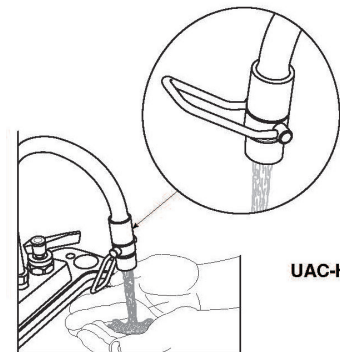

**Wet Waste Box - Perforated**

<b>PART NO.</b>	<b>7055-48</b>
<b>APPLICATION</b>	Perforated pan allows liquid to drain from wet waste into any sink with full size stainless steel bowl. Not applicable on 12" and 14" blenders.
<b>MATERIALS</b>	1/2 size stainless steel pan (7 quart) with 1/8" diameter holes in bottom and 1/4" diameter holes on two sides.

**UNDERBAR ACCESSORIES**  
*Sink Accessories*

**Electronic “Touch-Free” Faucet Adapter**

PART NO.	UAC-EFA
APPLICATION	Converts most faucets into an automatic “Touch-Free” faucet. Simply remove the faucet aerator and install the adapter to end of spout with a simple screw-on installation.
FLOW RATE	2.2 GPM Aerator. Infrared sensor stops water flow automatically. 3-minute automatic time-out feature minimizes chance of overflow. Manual on/off override button provides constant flow to fill sink or containers.
WATER TEMP.	Manually set the faucet handles to desired temperature
POWER SUPPLY	(4) AAA Batteries (not included). Low battery indicator
SENSOR RANGE	2”- 10” (5- 25cm) based on sink type and illumination
WORKING PRESSURE	10-125 PSI

UAC-EFA

**Automatic Faucet Controller**

PART NO.	UAC-HWFC
APPLICATION	Converts any faucet to “Hands-Free”. Simply remove the faucet aerator and install controller to end of spout (supplied with universal adapters).
FLOW RATE & WATER TEMP.	Manually set the faucet handles to desired water flow and temperature
MATERIALS	Brass and stainless steel with an anti-microbial coated lever
OPERATION	Automatic self-closing “Hands-Free” full on position