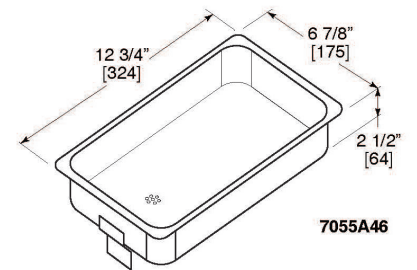

**UNDERBAR ACCESSORIES**  
*Sink Accessories*

**Wet Waste Box - Perforated**

<b>PART NO.</b>	<b>7055-52</b>
<b>APPLICATION</b>	Perforated pan allows liquid to drain from wet waste into 12" and 14" stainless steel Blender Station Bowls. Not applicable on full size stainless steel sinks.
<b>MATERIALS</b>	1/4 size clear polycarbonate pan (2.7 quart) with 1/8" diameter holes in bottom.

**Wet Waste Box - With Drain Tube**

<b>PART NO.</b>	<b>7055A46</b>
<b>APPLICATION</b>	<b>TS Series:</b> Drains into standpipe on three and four tank sinks. <b>NOTE:</b> Use on sinks bowls without faucet (faucet body interferes with Wet Waste Box). <b>TSD Series:</b> Drains into standpipe on one, two, three and four tank sinks.
<b>MATERIALS</b>	1/3 size stainless steel pan (2.25 quart) with integral strainer and 3/4" diameter x 2-3/8" long drain tube.

**Wet Waste Box - Perforated**

<b>PART NO.</b>	<b>7055-48</b>
<b>APPLICATION</b>	Perforated pan allows liquid to drain from wet waste into any sink with full size stainless steel bowl. Not applicable on 12" and 14" blenders.
<b>MATERIALS</b>	1/2 size stainless steel pan (7 quart) with 1/8" diameter holes in bottom and 1/4" diameter holes on two sides.