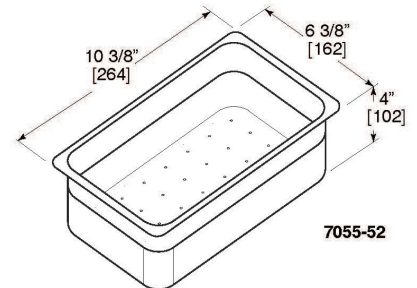

**UNDERBAR ACCESSORIES**  
*Sink Accessories*

**Wet Waste Box - Perforated**

<b>PART NO.</b>	<b>7055-52</b>
<b>APPLICATION</b>	Perforated pan allows liquid to drain from wet waste into 12" and 14" stainless steel Blender Station Bowls. Not applicable on full size stainless steel sinks.
<b>MATERIALS</b>	1/4 size clear polycarbonate pan (2.7 quart) with 1/8" diameter holes in bottom.

**Wet Waste Box - With Drain Tube**

<b>PART NO.</b>	<b>7055A46</b>
<b>APPLICATION</b>	<b>TS Series:</b> Drains into standpipe on three and four tank sinks. <b>NOTE:</b> Use on sinks bowls without faucet (faucet body interferes with Wet Waste Box). <b>TSD Series:</b> Drains into standpipe on one, two, three and four tank sinks.
<b>MATERIALS</b>	1/3 size stainless steel pan (2.25 quart) with integral strainer and 3/4" diameter x 2-3/8" long drain tube.

**Wet Waste Box - Perforated**

<b>PART NO.</b>	<b>7055-48</b>
<b>APPLICATION</b>	Perforated pan allows liquid to drain from wet waste into any sink with full size stainless steel bowl. Not applicable on 12" and 14" blenders.
<b>MATERIALS</b>	1/2 size stainless steel pan (7 quart) with 1/8" diameter holes in bottom and 1/4" diameter holes on two sides.