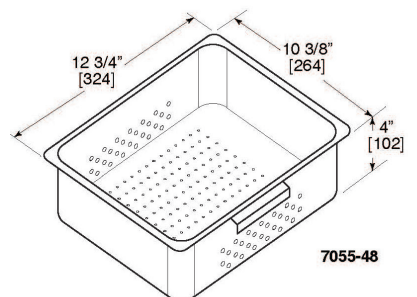

**UNDERBAR ACCESSORIES**  
*Sink Accessories*

**Wet Waste Box - Perforated**

<b>PART NO.</b>	<b>7055-52</b>
<b>APPLICATION</b>	Perforated pan allows liquid to drain from wet waste into 12" and 14" stainless steel Blender Station Bowls. Not applicable on full size stainless steel sinks.
<b>MATERIALS</b>	1/4 size clear polycarbonate pan (2.7 quart) with 1/8" diameter holes in bottom.

**Wet Waste Box - With Drain Tube**

<b>PART NO.</b>	<b>7055A46</b>
<b>APPLICATION</b>	<b>TS Series:</b> Drains into standpipe on three and four tank sinks. <b>NOTE:</b> Use on sinks bowls without faucet (faucet body interferes with Wet Waste Box). <b>TSD Series:</b> Drains into standpipe on one, two, three and four tank sinks.
<b>MATERIALS</b>	1/3 size stainless steel pan (2.25 quart) with integral strainer and 3/4" diameter x 2-3/8" long drain tube.

**Wet Waste Box - Perforated**

<b>PART NO.</b>	<b>7055-48</b>
<b>APPLICATION</b>	Perforated pan allows liquid to drain from wet waste into any sink with full size stainless steel bowl. Not applicable on 12" and 14" blenders.
<b>MATERIALS</b>	1/2 size stainless steel pan (7 quart) with 1/8" diameter holes in bottom and 1/4" diameter holes on two sides.