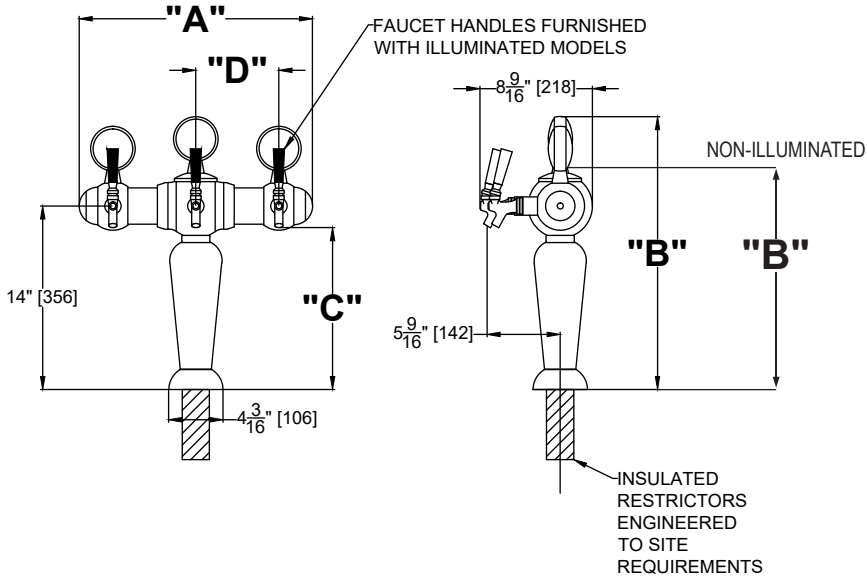

BRIGITTE TOWERS - ILLUMINATED AND NON-ILLUMINATED
Century System

Three-Faucet Illuminated Brigitte Tower