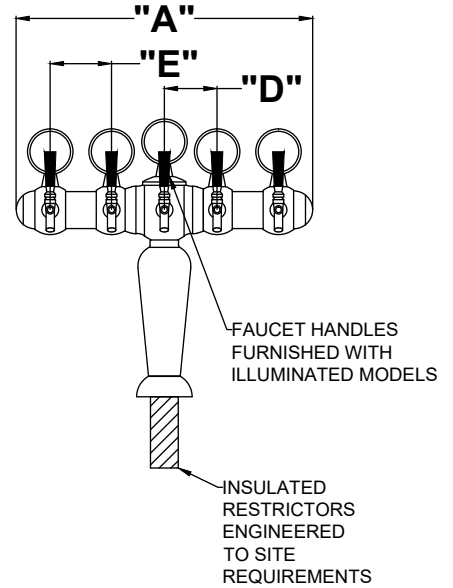

BRIGITTE TOWERS - ILLUMINATED AND NON-ILLUMINATED
Century System

Five-Faucet Illuminated Brigitte Tower