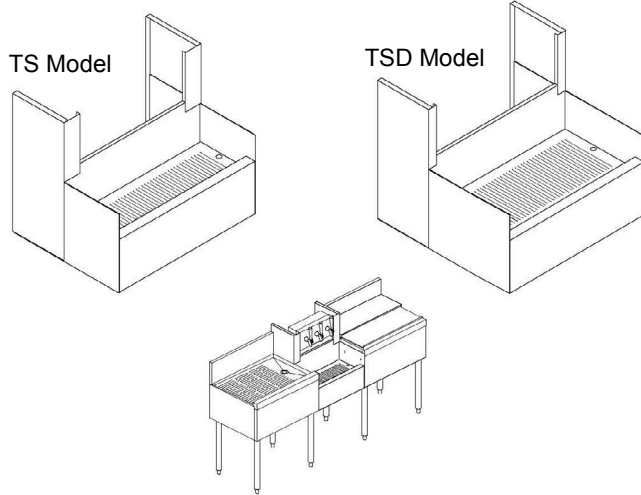

**UNDERBAR BEER DRAINERS
TS & TSD SERIES**

JOB	
AREA	
ITEM NO.	
MODEL NO.	

MODEL NOS.	7055A(D)8	7055A(D)9
LENGTH IN. (mm)	18" (455)	24" (610)
SHIP WT. lbs. (kg)	30 (14)	40" (18)
GENERAL PARTS	Stainless steel	
LEGS (Optional)	Stainless steel	
PLUMBING	Drain-connection- 1-1/2" NPS Male.	

UNDERBAR BEER DRAINERS
TS & TSD SERIES

TSD END VIEW

TS END VIEW