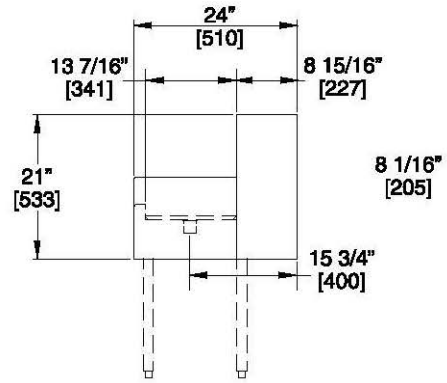

**UNDERBAR BEER DRAINERS
TS & TSD SERIES**

JOB	
AREA	
ITEM NO.	
MODEL NO.	

MODEL NOS.	7055A(D)8	7055A(D)9
LENGTH IN. (mm)	18" (455)	24" (610)
SHIP WT. lbs. (kg)	30 (14)	40" (18)
GENERAL PARTS	Stainless steel	
LEGS (Optional)	Stainless steel	
PLUMBING	Drain-connection- 1-1/2" NPS Male.	

UNDERBAR BEER DRAINERS
TS & TSD SERIES

TSD END VIEW

TS END VIEW