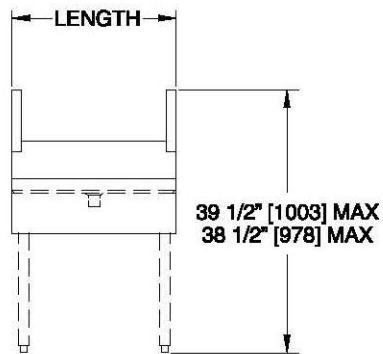

**UNDERBAR BEER DRAINERS
TS & TSD SERIES**

JOB	
AREA	
ITEM NO.	
MODEL NO.	

MODEL NOS.	7055A(D)8	7055A(D)9
LENGTH IN. (mm)	18" (455)	24" (610)
SHIP WT. lbs. (kg)	30 (14)	40" (18)
GENERAL PARTS	Stainless steel	
LEGS (Optional)	Stainless steel	
PLUMBING	Drain-connection- 1-1/2" NPS Male.	

UNDERBAR BEER DRAINERS
TS & TSD SERIES

TSD END VIEW

TS END VIEW