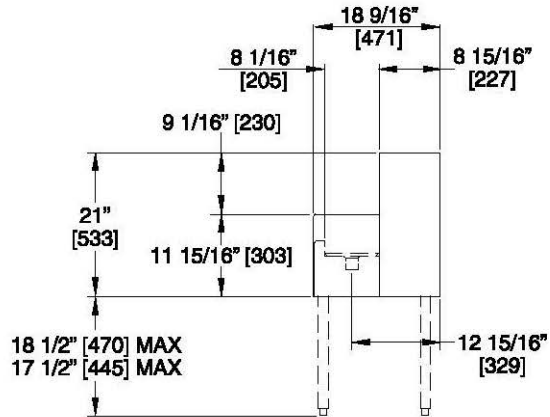

**UNDERBAR BEER DRAINERS
TS & TSD SERIES**

JOB	
AREA	
ITEM NO.	
MODEL NO.	

MODEL NOS.	7055A(D)8	7055A(D)9
LENGTH IN. (mm)	18" (455)	24" (610)
SHIP WT. lbs. (kg)	30 (14)	40" (18)
GENERAL PARTS	Stainless steel	
LEGS (Optional)	Stainless steel	
PLUMBING	Drain-connection- 1-1/2" NPS Male.	

UNDERBAR BEER DRAINERS
TS & TSD SERIES

TSD END VIEW

TS END VIEW