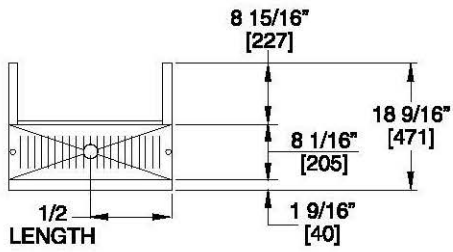

**UNDERBAR BEER DRAINERS
TS & TSD SERIES**

JOB	
AREA	
ITEM NO.	
MODEL NO.	

MODEL NOS.	7055A(D)8	7055A(D)9
LENGTH IN. (mm)	18" (455)	24" (610)
SHIP WT. lbs. (kg)	30 (14)	40" (18)
GENERAL PARTS	Stainless steel	
LEGS (Optional)	Stainless steel	
PLUMBING	Drain-connection- 1-1/2" NPS Male.	

UNDERBAR BEER DRAINERS
TS & TSD SERIES

TSD END VIEW

TS END VIEW