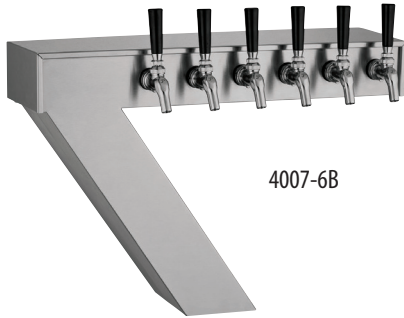

SEVEN TOWERS STANDARD & ILLUMINATED

4007R-6B

4007-6B

4007P-6BTFIM

JOB	
AREA	
ITEM NO.	
MODEL NO.	

STANDARD BASE		
4007-4B	4007-5B	4007-6B
4007-4BPC	4007-5BPC	4007-6BPC
4007-4BTF	4007-5BTF	4007-6BTF
4007R-4B	4007R-5B	4007R-6B
4007R-4BPC	4007R-5BPC	4007R-6BPC
4007R-4BTF	4007R-5BTF	4007R-6BTF

- All-metal stainless steel, polished chrome and tarnish-free brass body available with four, five or six faucets.
- Plug-and-play illuminated medallions come as shown with white badges. Brand I.D. badges are available from the beer wholesalers.
- Faucet and faucet handles not included.