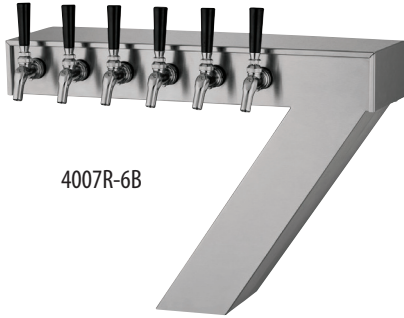

SEVEN TOWERS STANDARD & ILLUMINATED

4007R-6B

4007-6B

4007P-6BTFIM

JOB	
AREA	
ITEM NO.	
MODEL NO.	

STANDARD BASE		
4007-4B	4007-5B	4007-6B
4007-4BPC	4007-5BPC	4007-6BPC
4007-4BTF	4007-5BTF	4007-6BTF
4007R-4B	4007R-5B	4007R-6B
4007R-4BPC	4007R-5BPC	4007R-6BPC
4007R-4BTF	4007R-5BTF	4007R-6BTF

- All-metal stainless steel, polished chrome and tarnish-free brass body available with four, five or six faucets.
- Plug-and-play illuminated medallions come as shown with white badges. Brand I.D. badges are available from the beer wholesalers.
- Faucet and faucet handles not included.