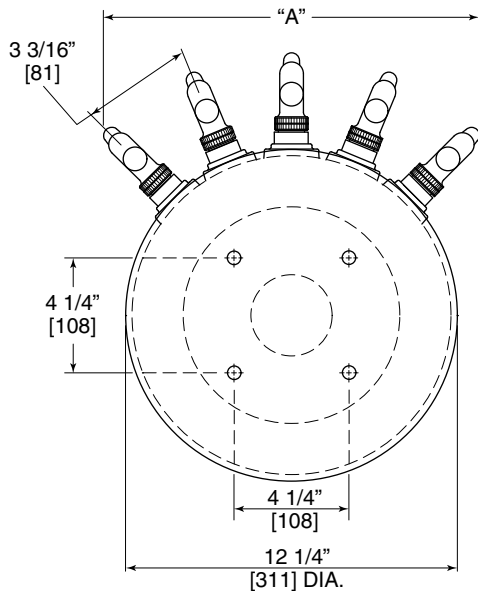

Sizes and Specifications Gambrinus Towers

Job _____
 Area _____
 Item No. _____
 Model No. _____

MODEL NOS.	Satin Chrome	4005-3B	4005-4B	4005-5B	4005-6B	4005D3B	4005D4B
	Polished Chrome	4005-3BPC	4005-4BPC	4005-5BPC	4005-6BPC	4005D3BPC	4005D4BPC
	Tarnish-Free Brass	4005-3BTF	4005-4BTF	4005-5BTF	4005-6BTF	4005D3BTF	4005D4BTF
NUMBER OF FAUCETS		3	4	5	6	3/3	4/4
"A" DIMENSIONS (mm)		7 ³ / ₄ " (197)	11" (279)	13 ⁷ / ₈ " (352)	15 ⁵ / ₈ " (397)	7 ³ / ₄ " (197)	11" (279)
OPTIONS AND ACCESSORIES		• Matching drainers		• Faucet locks			