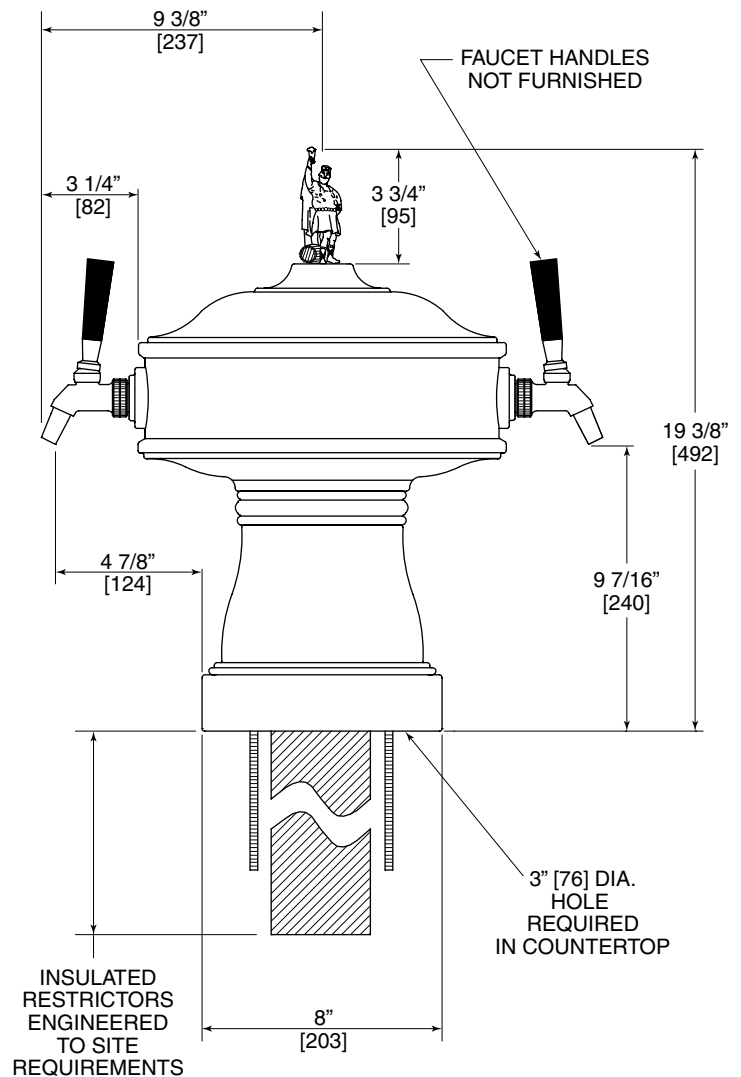

Sizes and Specifications Gambrinus Towers

Job _____
 Area _____
 Item No. _____
 Model No. _____

MODEL NOS.	Satin Chrome	4005-3B	4005-4B	4005-5B	4005-6B	4005D3B	4005D4B
	Polished Chrome	4005-3BPC	4005-4BPC	4005-5BPC	4005-6BPC	4005D3BPC	4005D4BPC
	Tarnish-Free Brass	4005-3BTF	4005-4BTF	4005-5BTF	4005-6BTF	4005D3BTF	4005D4BTF
NUMBER OF FAUCETS		3	4	5	6	3/3	4/4
"A" DIMENSIONS (mm)		7 ³ / ₄ " (197)	11" (279)	13 ⁷ / ₈ " (352)	15 ⁵ / ₈ " (397)	7 ³ / ₄ " (197)	11" (279)
OPTIONS AND ACCESSORIES		• Matching drainers		• Faucet locks			