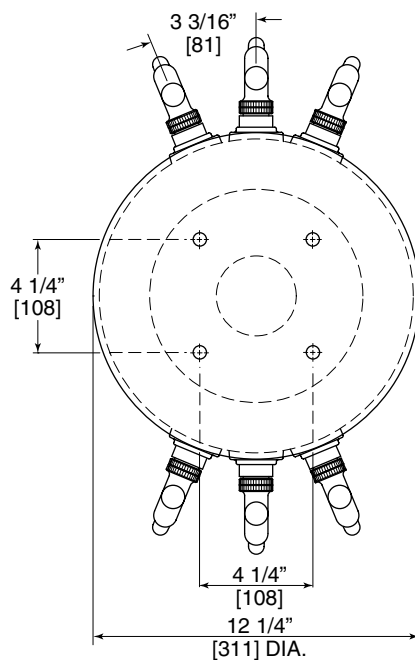

Sizes and Specifications Gambrinus Towers

Job _____
 Area _____
 Item No. _____
 Model No. _____

MODEL NOS.	Satin Chrome	4005-3B	4005-4B	4005-5B	4005-6B	4005D3B	4005D4B
	Polished Chrome	4005-3BPC	4005-4BPC	4005-5BPC	4005-6BPC	4005D3BPC	4005D4BPC
	Tarnish-Free Brass	4005-3BTF	4005-4BTF	4005-5BTF	4005-6BTF	4005D3BTF	4005D4BTF
NUMBER OF FAUCETS		3	4	5	6	3/3	4/4
"A" DIMENSIONS (mm)		7 ³ / ₄ " (197)	11" (279)	13 ⁷ / ₈ " (352)	15 ⁵ / ₈ " (397)	7 ³ / ₄ " (197)	11" (279)
OPTIONS AND ACCESSORIES		• Matching drainers		• Faucet locks			