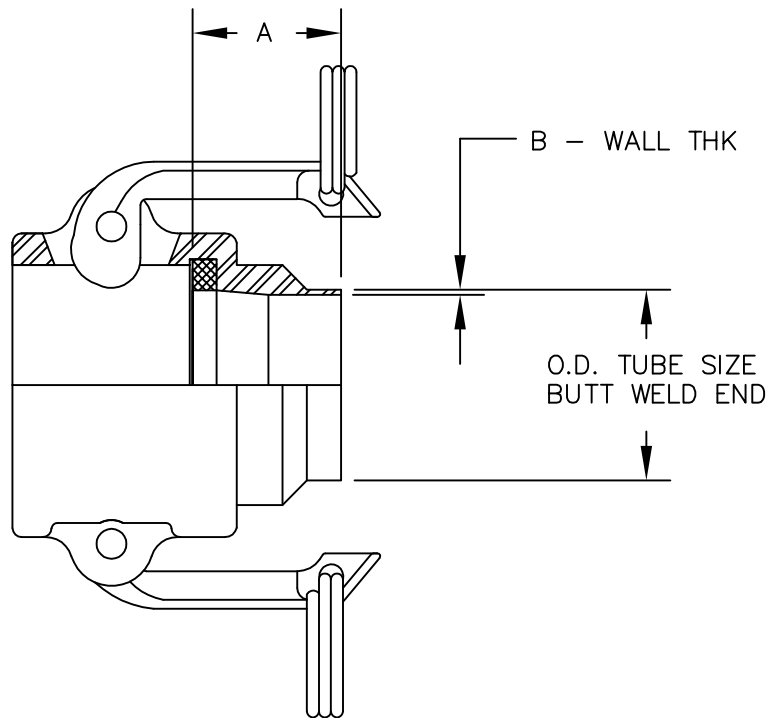

COUPLER – FEMALE CAM-LOCK WITH
O.D. TUBE SIZE BUTT WELD

MATERIAL: 304SS
GASKET: BLACK EPDM

SIZE	ASSEMBLY PART NO.	"A"	"B"
1"	F30073SS530		.065" (16 GA)
1-1/2"	F30074SS530	1-5/16"	.065" (16 GA)
2"	F30075SS530	1-1/2"	.065" (16 GA)
2-1/2"	F30076SS530	1-9/16"	.065" (16 GA)
3"	F30077SS530	1-11/16"	.065" (16 GA)
4"	F30078SS530	2-1/16"	.083" (14 GA)