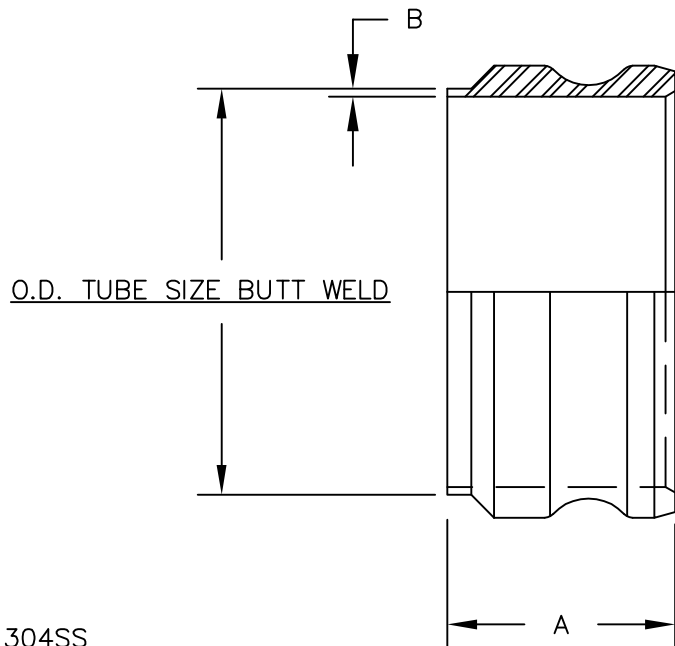

SANITARY MALE CAM-LOCK ADAPTER  
WITH O.D. TUBE SIZE BUTT WELD END

MATERIAL: 304SS

SIZE	PART NO.	"A"	"B"
1"	F30070-1SS532	1-11/16"	.065" (16 GA.)
1-1/2"	F30071-1SS532	1-7/8"	.065" (16 GA.)
2"	F22124-1SS532	2-3/8"	.065" (16 GA.)
2-1/2"	F17901-1SS532	2-1/2"	.065" (16 GA.)
3"	F17899-1SS532	2-5/8"	.065" (16 GA.)
4"	F22449-1SS532	2-3/4"	.083" (14 GA.)