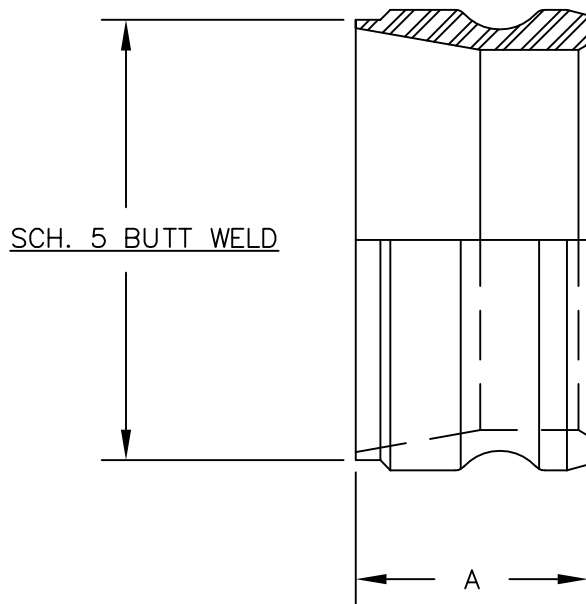

SANITARY MALE CAM-LOCK ADAPTER  
WITH SCH. 5 BUTT WELD END

MATERIAL: 304SS

SIZE	PART NO.	"A"
1/2"	F30482-1SS540	1-1/4"
3/4"	F30327-1SS532	1-3/8"
1"	F24994-1SS532	1-1/2"
1-1/4"	F30888-1SS532	1-7/8"
1-1/2"	F24995-1SS532	1-7/8"
2"	F22450-1SS532	2-1/4"
2-1/2"	F22451-1SS532	2-3/8"
3"	F22452-1SS532	2-3/8"
4"	F20327-1SS532	2-3/8"
6"	F25922-1SS532	2-3/4"