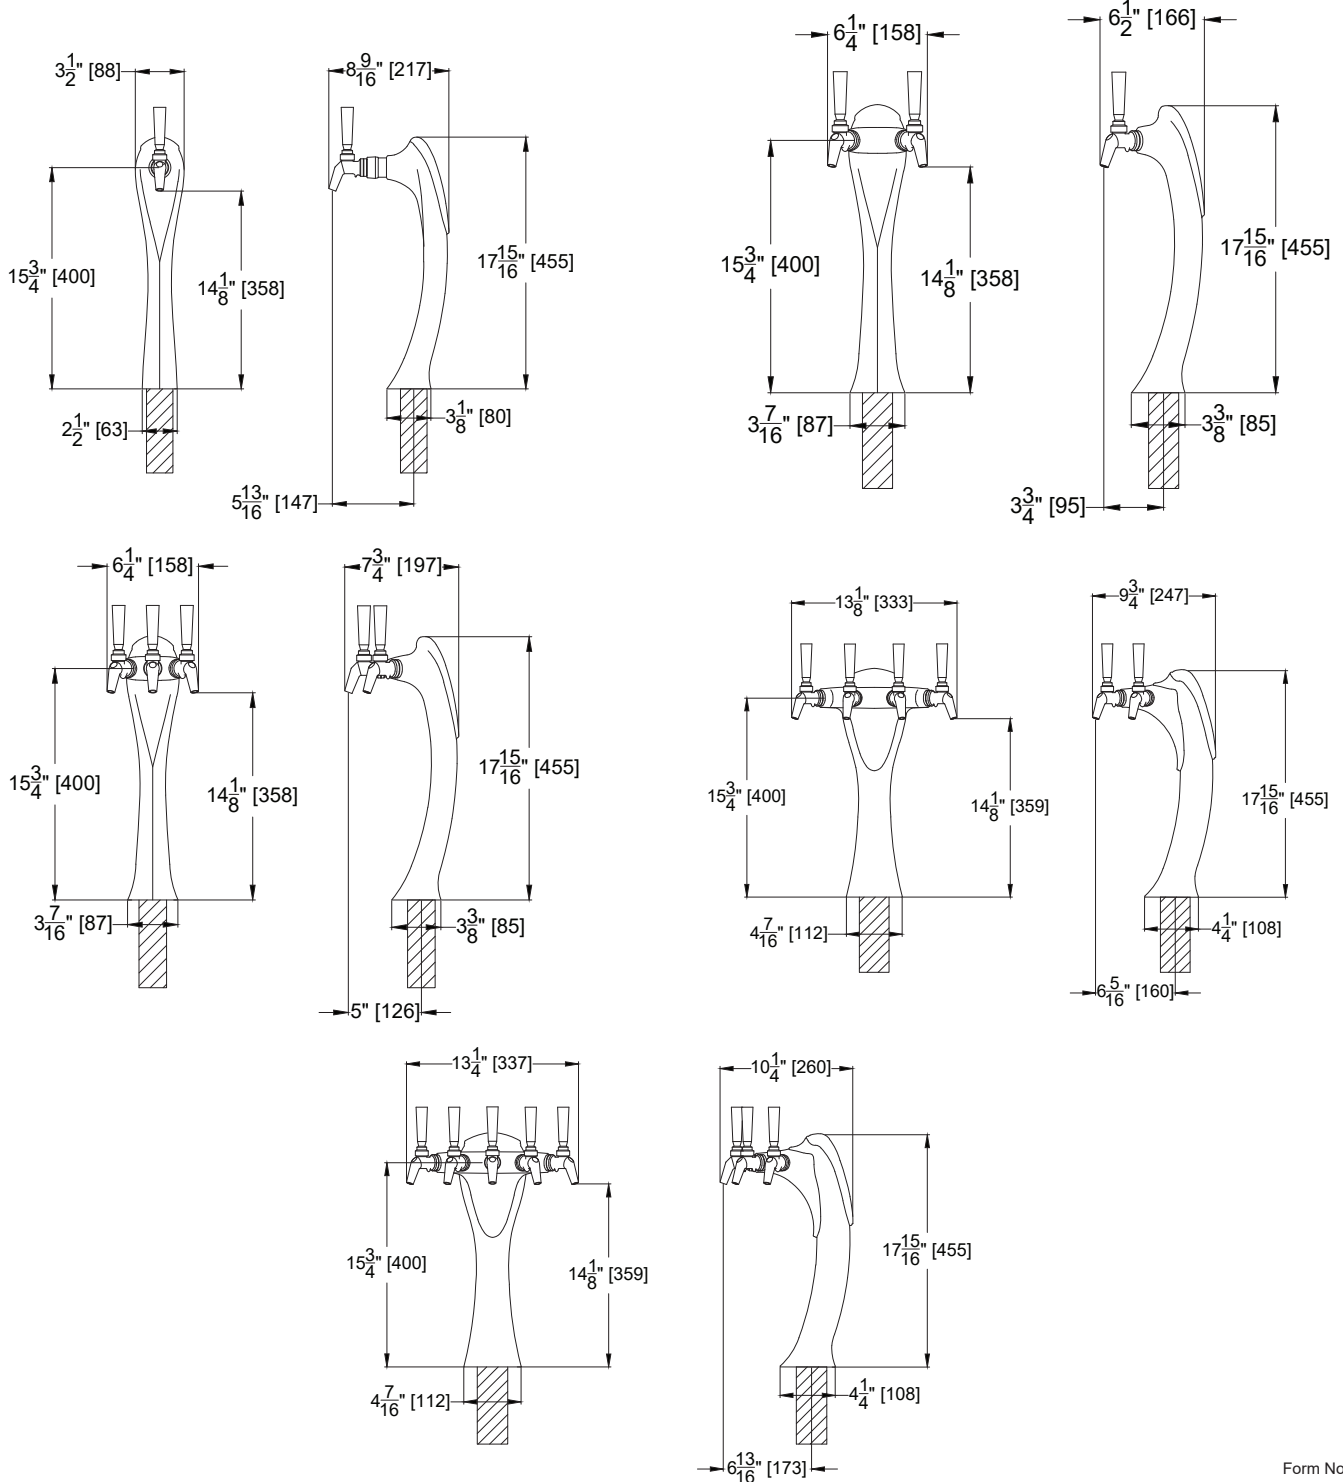

**LOTUS TOWERS**

4092-5B, LS-5B Shown

JOB
AREA
ITEM NO.
MODEL NO.

Models
4092-1B
4092-2B
4092-3B
4092-4B
4092-5B

**Features**

- All metal, polished chrome.
- Available with 1, 2, 3, 4 and 5 faucets.
- Insulated restrictors engineered to site requirements.
- Faucets and faucet handles not included.
- Glycol cooled.

**LOTUS TOWERS**

**POLISHED CHROME**

MODEL NOS.	4092-1B	4092-2B	4092-3B	4092-4B	4092-5B
NUMBER OF FAUCETS	1	2	3	4	5
OVERALL HEIGHT	17-15/16" (455)	17-15/16" (455)	17-15/16" (455)	17-15/16" (455)	17-15/16" (455)
FAUCET HEIGHT	14-1/8" (358)	14-1/8" (358)	14-1/8" (358)	14-1/8" (358)	14-1/8" (358)