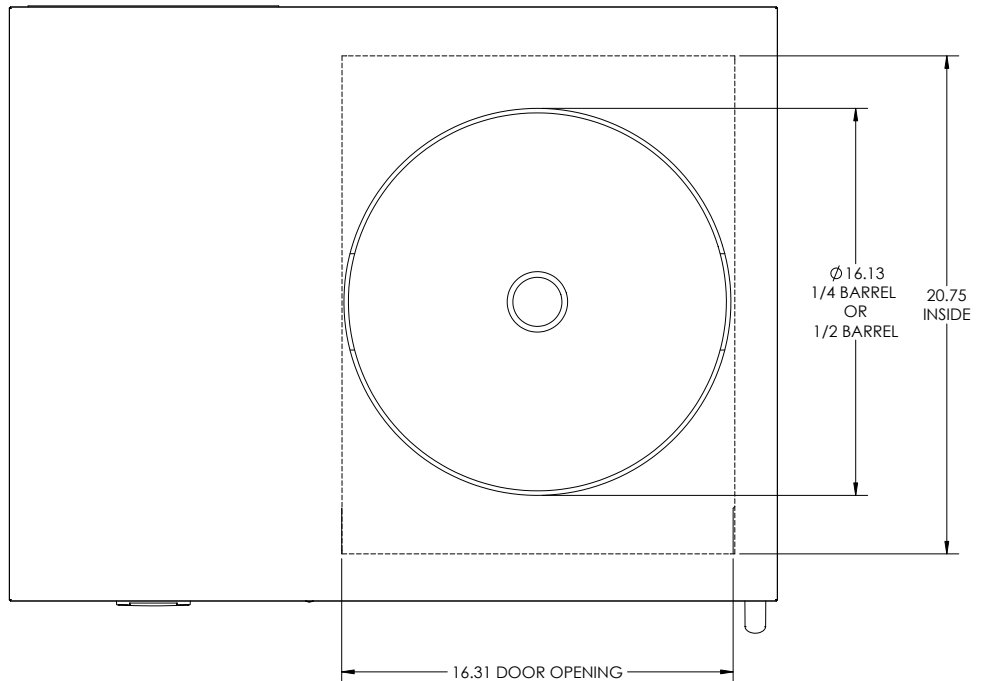

KEG CAPACITY OF NARROW SINGLE-DOOR CABINETS

32IN DIRECT DRAW COMMERCIAL CABINET, KEG LAYOUT

KEG CAPACITY OF NARROW SINGLE-DOOR CABINETS

32IN DIRECT DRAW COMMERCIAL CABINET, KEG LAYOUT

KEG CAPACITY OF NARROW SINGLE-DOOR CABINETS

32IN DIRECT DRAW COMMERCIAL CABINET, KEG LAYOUT