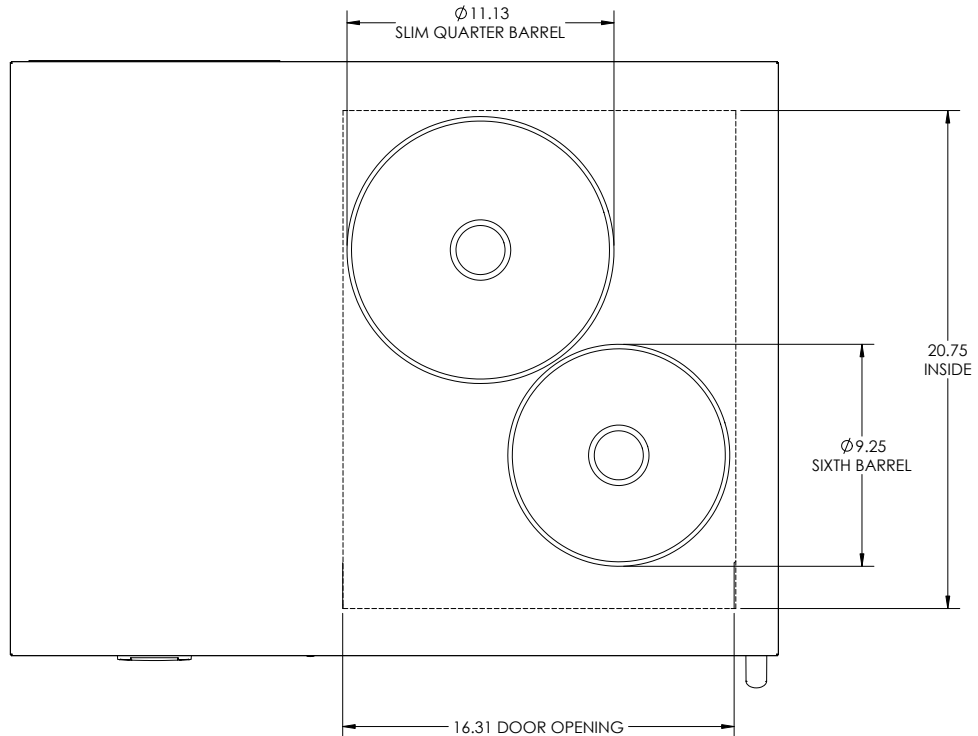

KEG CAPACITY OF NARROW SINGLE-DOOR CABINETS

32IN DIRECT DRAW COMMERCIAL CABINET, KEG LAYOUT

KEG CAPACITY OF NARROW SINGLE-DOOR CABINETS

32IN DIRECT DRAW COMMERCIAL CABINET, KEG LAYOUT

KEG CAPACITY OF NARROW SINGLE-DOOR CABINETS

32IN DIRECT DRAW COMMERCIAL CABINET, KEG LAYOUT