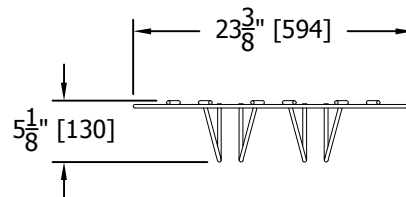

BACK BAR MULTIPURPOSE STORAGE CABINET CUT SHEET DIMENSIONS

PERLICK CORPORATION
MILWAUKEE, WI 53223

PROPERTY OF THE PERLICK CORP.
NOT TO BE COPIED OR USED DETRIMENTAL TO OUR INTERESTS.

PRINTED
3/18/2013

SCALE: 1:16
DR. JMP DATE: 3/18/2013