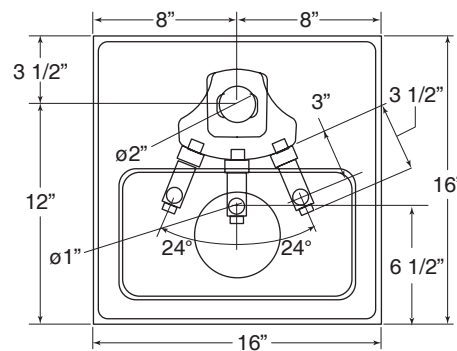

The Provocative New Panther Tri Faucet Dispensing Head

Perlick®

The New Panther Tri Faucet...

Specifications: Panther Tri Faucet Tower

MODEL NOS.	4043-3B	4043GD-3B	4044-3B
TYPE	Standard	Standard	Iced*
FINISH	Chrome	Gold	Chrome
ACCESSORIES	DRIP PANS: 43839SS Stainless Steel (16" x 16") 43839G Gold (16" x 16") 43840SS Stainless Steel (16" x 24") 43840G Gold (16" x 24")		

NOTE* To build a layer of ice on the exterior of the tower, an additional power pak is required. Locate as close to the tower as possible.

Front View

Side View

Top View