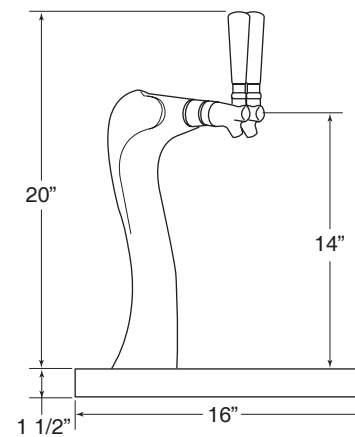

The Provocative New Panther Tri Faucet Dispensing Head

Perlick®

The New Panther Tri Faucet...

Specifications: Panther Tri Faucet Tower

MODEL NOS.	4043-3B	4043GD-3B	4044-3B
TYPE	Standard	Standard	Iced*
FINISH	Chrome	Gold	Chrome
ACCESSORIES	DRIP PANS: 43839SS Stainless Steel (16" x 16") 43839G Gold (16" x 16") 43840SS Stainless Steel (16" x 24") 43840G Gold (16" x 24")		

NOTE* To build a layer of ice on the exterior of the tower, an additional power pak is required. Locate as close to the tower as possible.

Front View

Side View

Top View