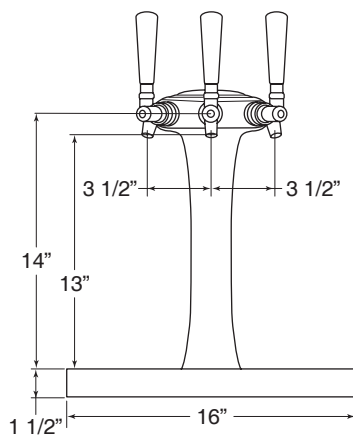

The Provocative New Panther Tri Faucet Dispensing Head

Perlick®

The New Panther Tri Faucet...

Specifications: Panther Tri Faucet Tower

MODEL NOS.	4043-3B	4043GD-3B	4044-3B
TYPE	Standard	Standard	Iced*
FINISH	Chrome	Gold	Chrome
ACCESSORIES	DRIP PANS: 43839SS Stainless Steel (16" x 16") 43839G Gold (16" x 16") 43840SS Stainless Steel (16" x 24") 43840G Gold (16" x 24")		

NOTE* To build a layer of ice on the exterior of the tower, an additional power pak is required. Locate as close to the tower as possible.

Front View

Side View

Top View