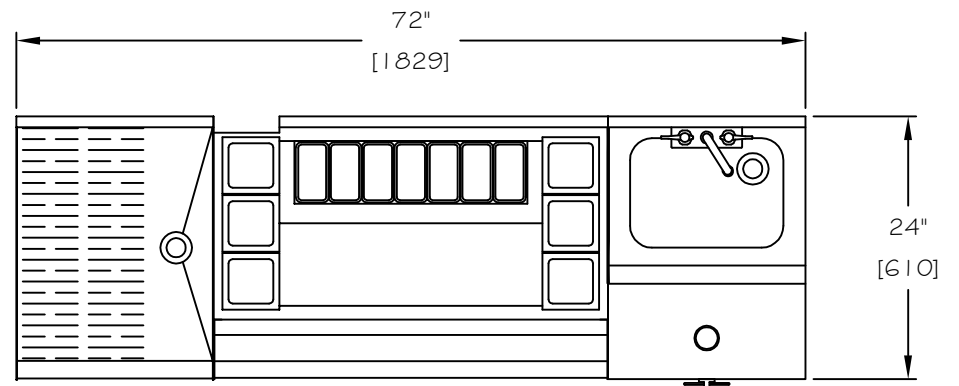

UCS72A

- 12" Drop Down Drainboard
- 30" Ice Chest
- 18" Blender W/Sink
- 12" Liquor Display

UCS72B

- 12" Drop Down Drainboard
- 36" Ice Chest
- 12" Blender W/Sink
- 12" Liquor Display

UCS72C

- 36" Ice Chest
- 18" Blender W/Sink
- 18" Liquor Display