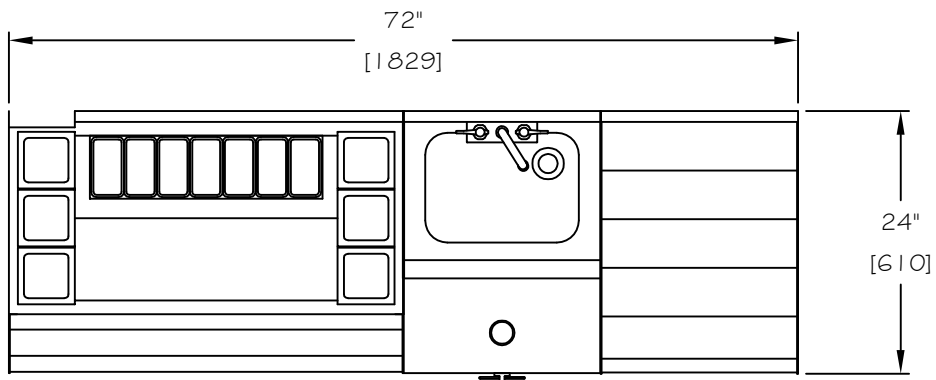

UCS72A

- 12" Drop Down Drainboard
- 30" Ice Chest
- 18" Blender W/Sink
- 12" Liquor Display

UCS72B

- 12" Drop Down Drainboard
- 36" Ice Chest
- 12" Blender W/Sink
- 12" Liquor Display

UCS72C

- 36" Ice Chest
- 18" Blender W/Sink
- 18" Liquor Display