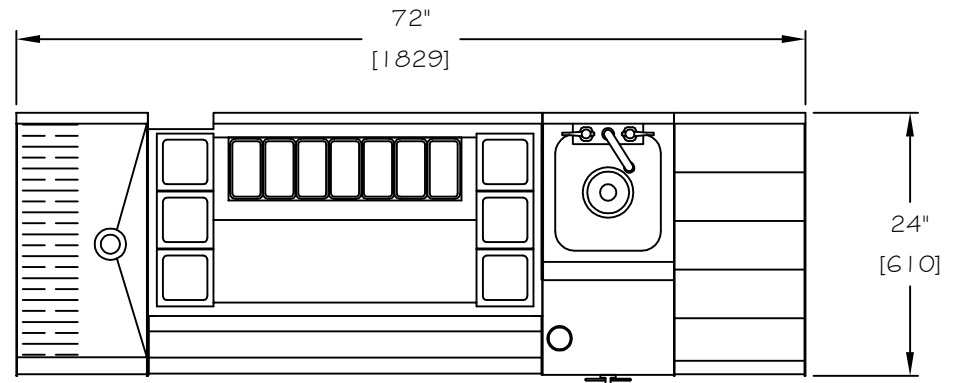

UCS72A

- 12" Drop Down Drainboard
- 30" Ice Chest
- 18" Blender W/Sink
- 12" Liquor Display

UCS72B

- 12" Drop Down Drainboard
- 36" Ice Chest
- 12" Blender W/Sink
- 12" Liquor Display

UCS72C

- 36" Ice Chest
- 18" Blender W/Sink
- 18" Liquor Display