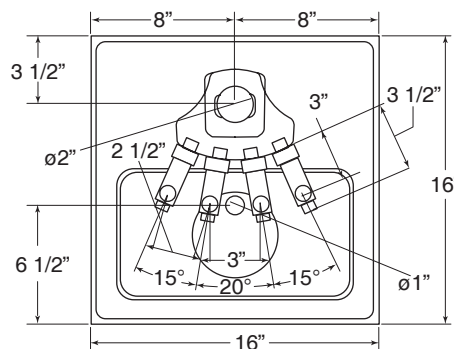

The New Panther Quad Faucet Dispensing Head

Perlick
CORPORATION

The New Panther Quad Faucet...

Specifications: Panther Quad Faucet Tower

MODEL NOS.	4043-4B	4043GD-4B	4044-4B
TYPE	Standard	Standard	Iced*
FINISH	Chrome	Gold	Chrome
ACCESSORIES	DRIP PANS: 43839SS Stainless Steel (16" x 16") 43839G Gold (16" x 16") 43840SS Stainless Steel (16" x 24") 43840G Gold (16" x 24")		

NOTE* To build a layer of ice on the exterior of the tower, an additional power pak is required. Locate as close to the tower as possible.

Front View

Side View

Top View