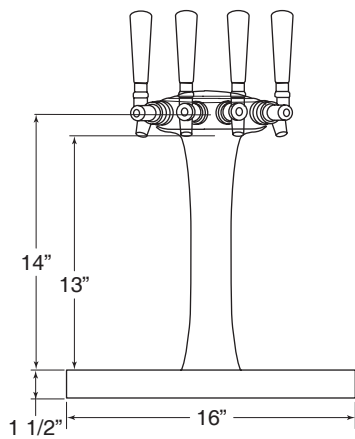

The New Panther Quad Faucet Dispensing Head

Perlick
CORPORATION

The New Panther Quad Faucet...

Specifications: Panther Quad Faucet Tower

MODEL NOS.	4043-4B	4043GD-4B	4044-4B
TYPE	Standard	Standard	Iced*
FINISH	Chrome	Gold	Chrome
ACCESSORIES	DRIP PANS: 43839SS Stainless Steel (16" x 16") 43839G Gold (16" x 16") 43840SS Stainless Steel (16" x 24") 43840G Gold (16" x 24")		

NOTE* To build a layer of ice on the exterior of the tower, an additional power pak is required. Locate as close to the tower as possible.

Front View

Side View

Top View