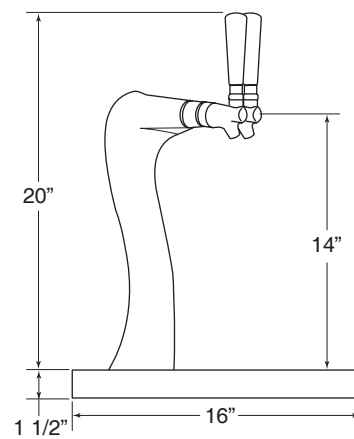

The New Panther Quad Faucet Dispensing Head

Perlick
CORPORATION

The New Panther Quad Faucet...

Specifications: Panther Quad Faucet Tower

MODEL NOS.	4043-4B	4043GD-4B	4044-4B
TYPE	Standard	Standard	Iced*
FINISH	Chrome	Gold	Chrome
ACCESSORIES	DRIP PANS: 43839SS Stainless Steel (16" x 16") 43839G Gold (16" x 16") 43840SS Stainless Steel (16" x 24") 43840G Gold (16" x 24")		

NOTE* To build a layer of ice on the exterior of the tower, an additional power pak is required. Locate as close to the tower as possible.

Front View

Side View

Top View