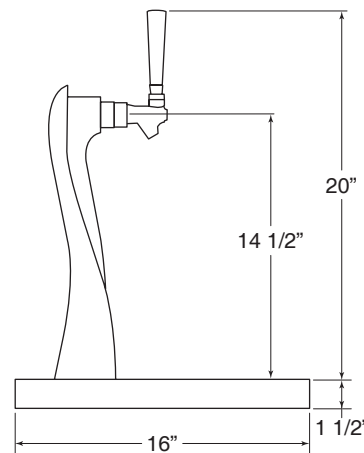

The New Lucky Dual Faucet...

Specifications: Lucky Dual Faucet Tower

MODEL NOS.	4041-2B	4041GD-2B	4042-2B
TYPE	Standard	Standard	Iced*
FINISH	Chrome	Gold	Chrome
ACCESSORIES	DRIP PANS: 43839SS Stainless Steel (16" x 16") 43839G Gold (16" x 16") 43840SS Stainless Steel (16" x 24") 43840G Gold (16" x 24")		

NOTE* To build a layer of ice on the exterior of the tower, an additional power pak is required. Locate as close to the tower as possible.

Side View

8300 W. Good Hope Road • Milwaukee, WI 53223 • Phone: 414-353-7060 • Toll-Free: 800-558-5592
Fax: 414-353-7069 • E-Mail: Perlick@Perlick.com • www.Perlick.com