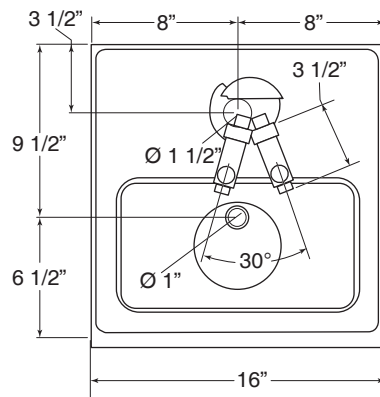

## Specifications: Lucky Dual Faucet Tower

MODEL NOS.	4041-2B	4041GD-2B	4042-2B
TYPE	Standard	Standard	Iced*
FINISH	Chrome	Gold	Chrome
ACCESSORIES	<b>DRIP PANS:</b> 43839SS Stainless Steel (16" x 16")    43839G Gold (16" x 16") 43840SS Stainless Steel (16" x 24")    43840G Gold (16" x 24")		

NOTE\* To build a layer of ice on the exterior of the tower, an additional power pak is required. Locate as close to the tower as possible.

Front View

Side View

Top View

8300 W. Good Hope Road • Milwaukee, WI 53223 • Phone: 414-353-7060 • Toll-Free: 800-558-5592  
 Fax: 414-353-7069 • E-Mail: Perlick@Perlick.com • www.Perlick.com