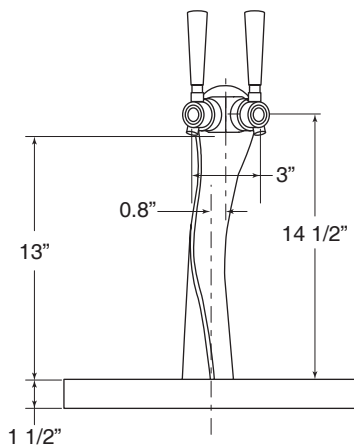

The New Lucky Dual Faucet...

Specifications: Lucky Dual Faucet Tower

MODEL NOS.	4041-2B	4041GD-2B	4042-2B
TYPE	Standard	Standard	Iced*
FINISH	Chrome	Gold	Chrome
ACCESSORIES	DRIP PANS: 43839SS Stainless Steel (16" x 16") 43839G Gold (16" x 16") 43840SS Stainless Steel (16" x 24") 43840G Gold (16" x 24")		

NOTE* To build a layer of ice on the exterior of the tower, an additional power pak is required. Locate as close to the tower as possible.

Front View